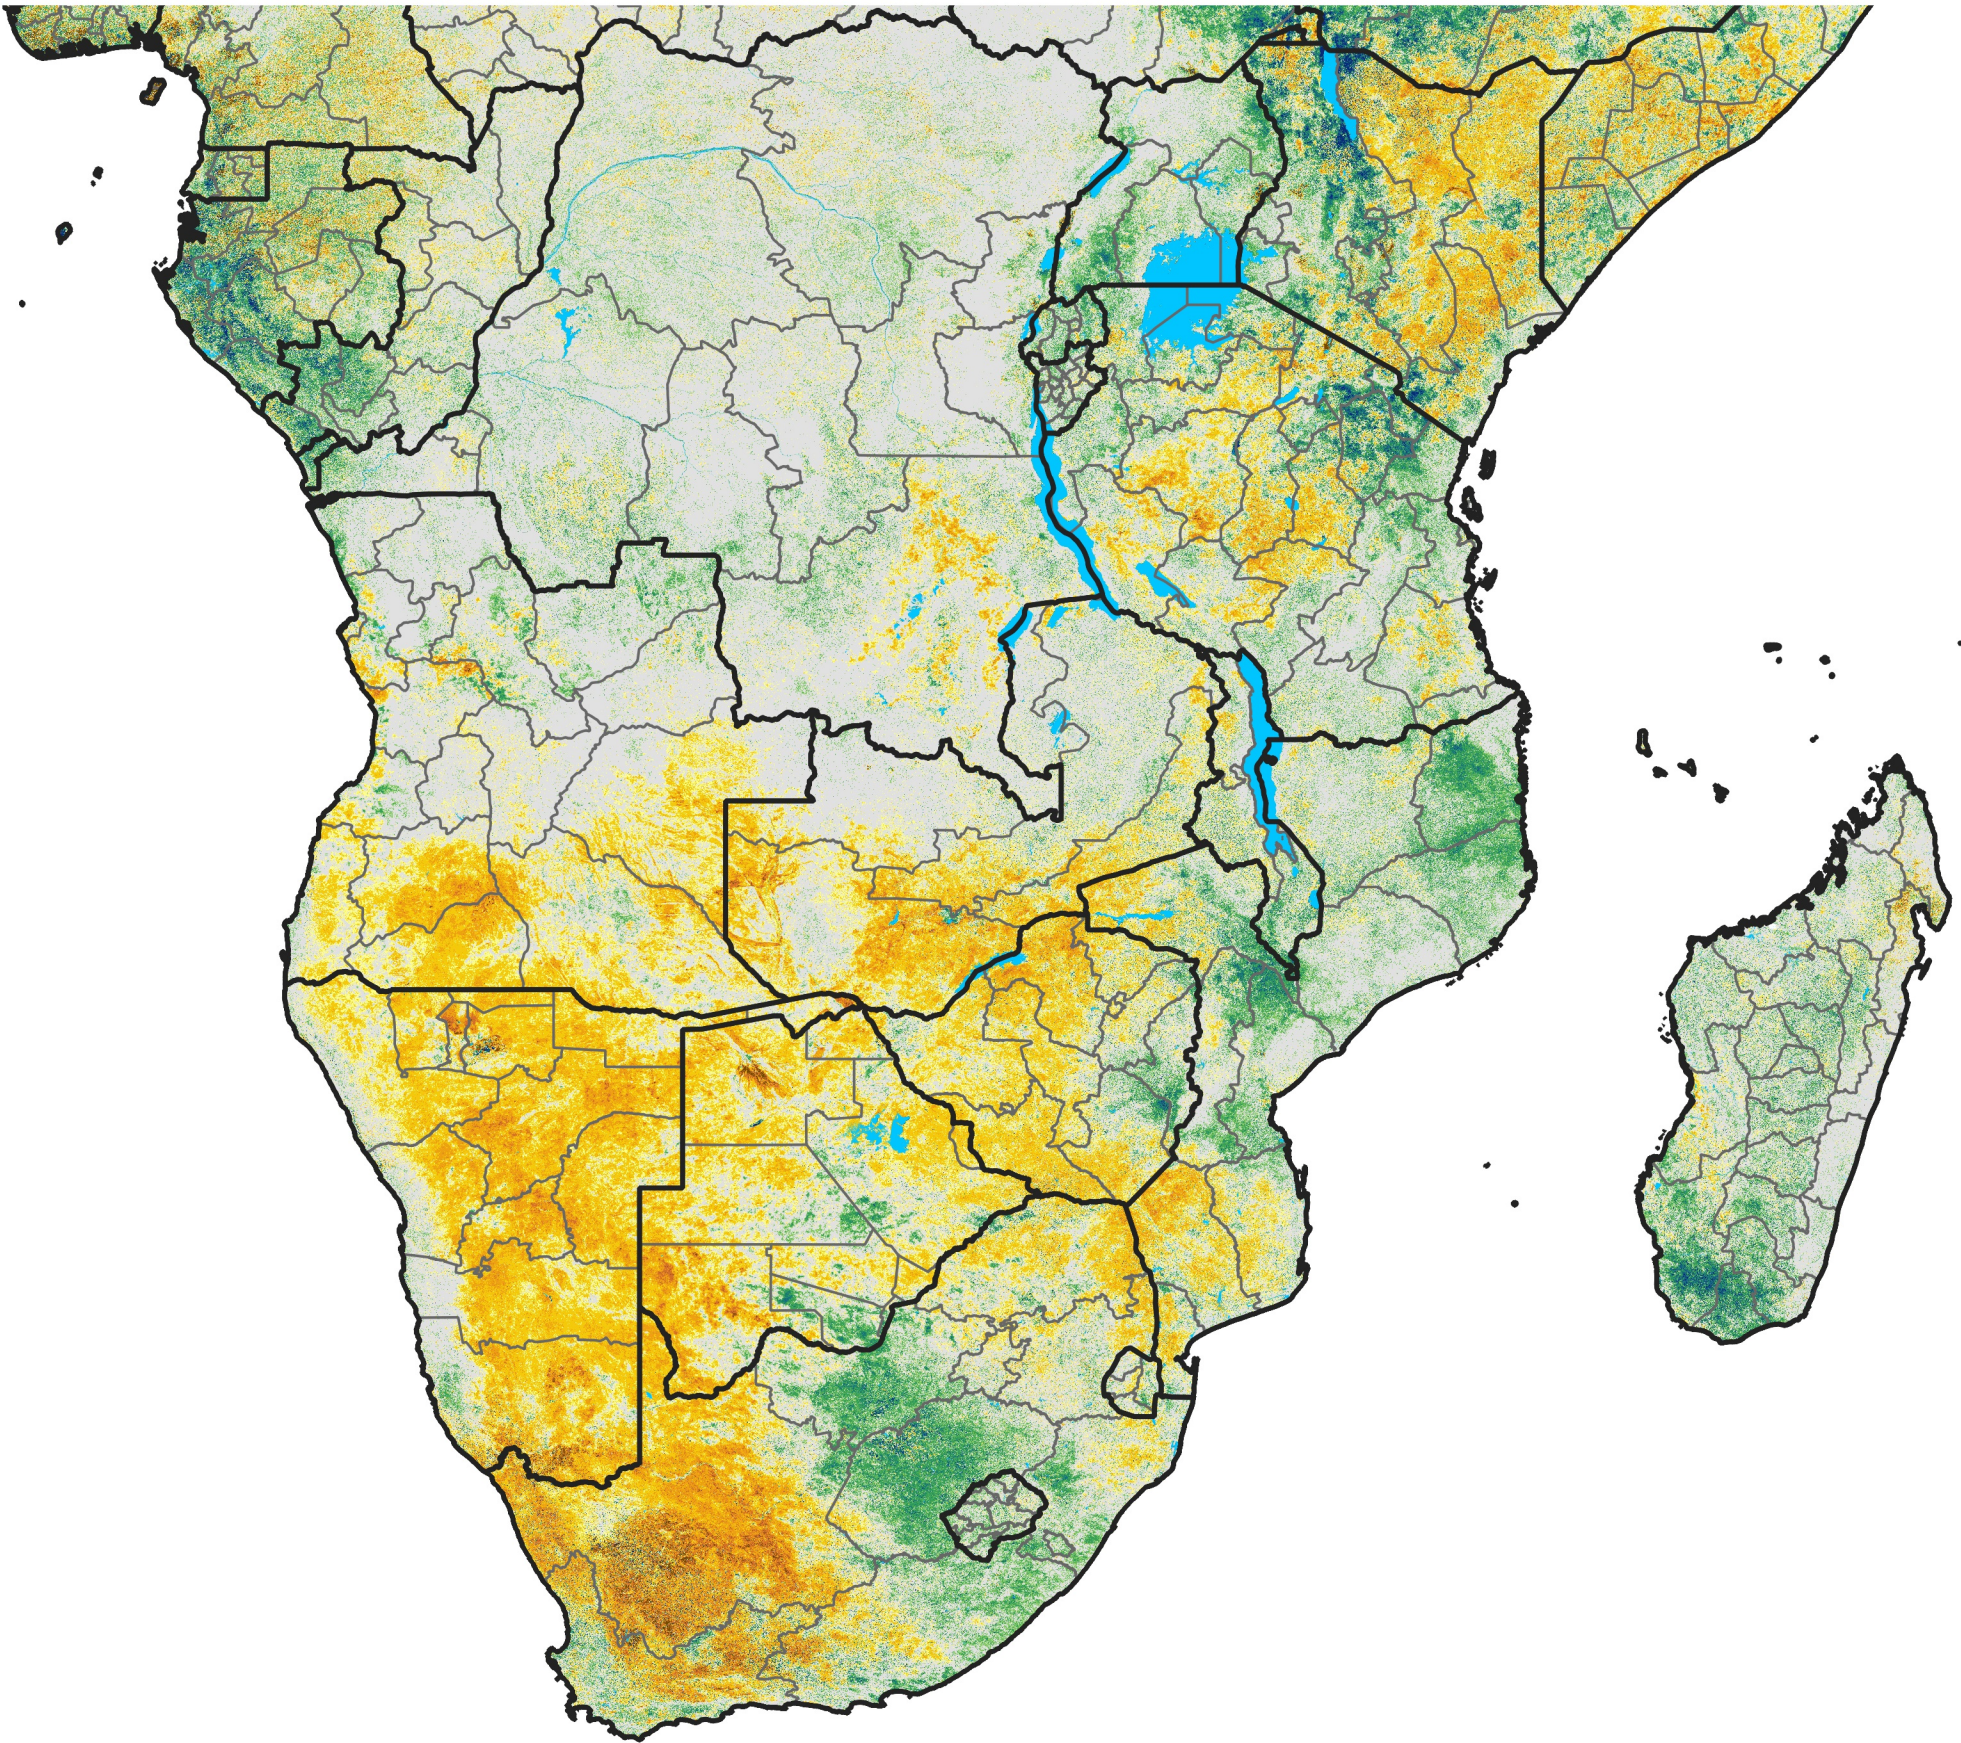

Southern Africa

Percent of Mean NDVI

2019 / Mean (2012 - 2021)
Period 37 / Jun 26 - Jul 05, 2019

Percent of Normal