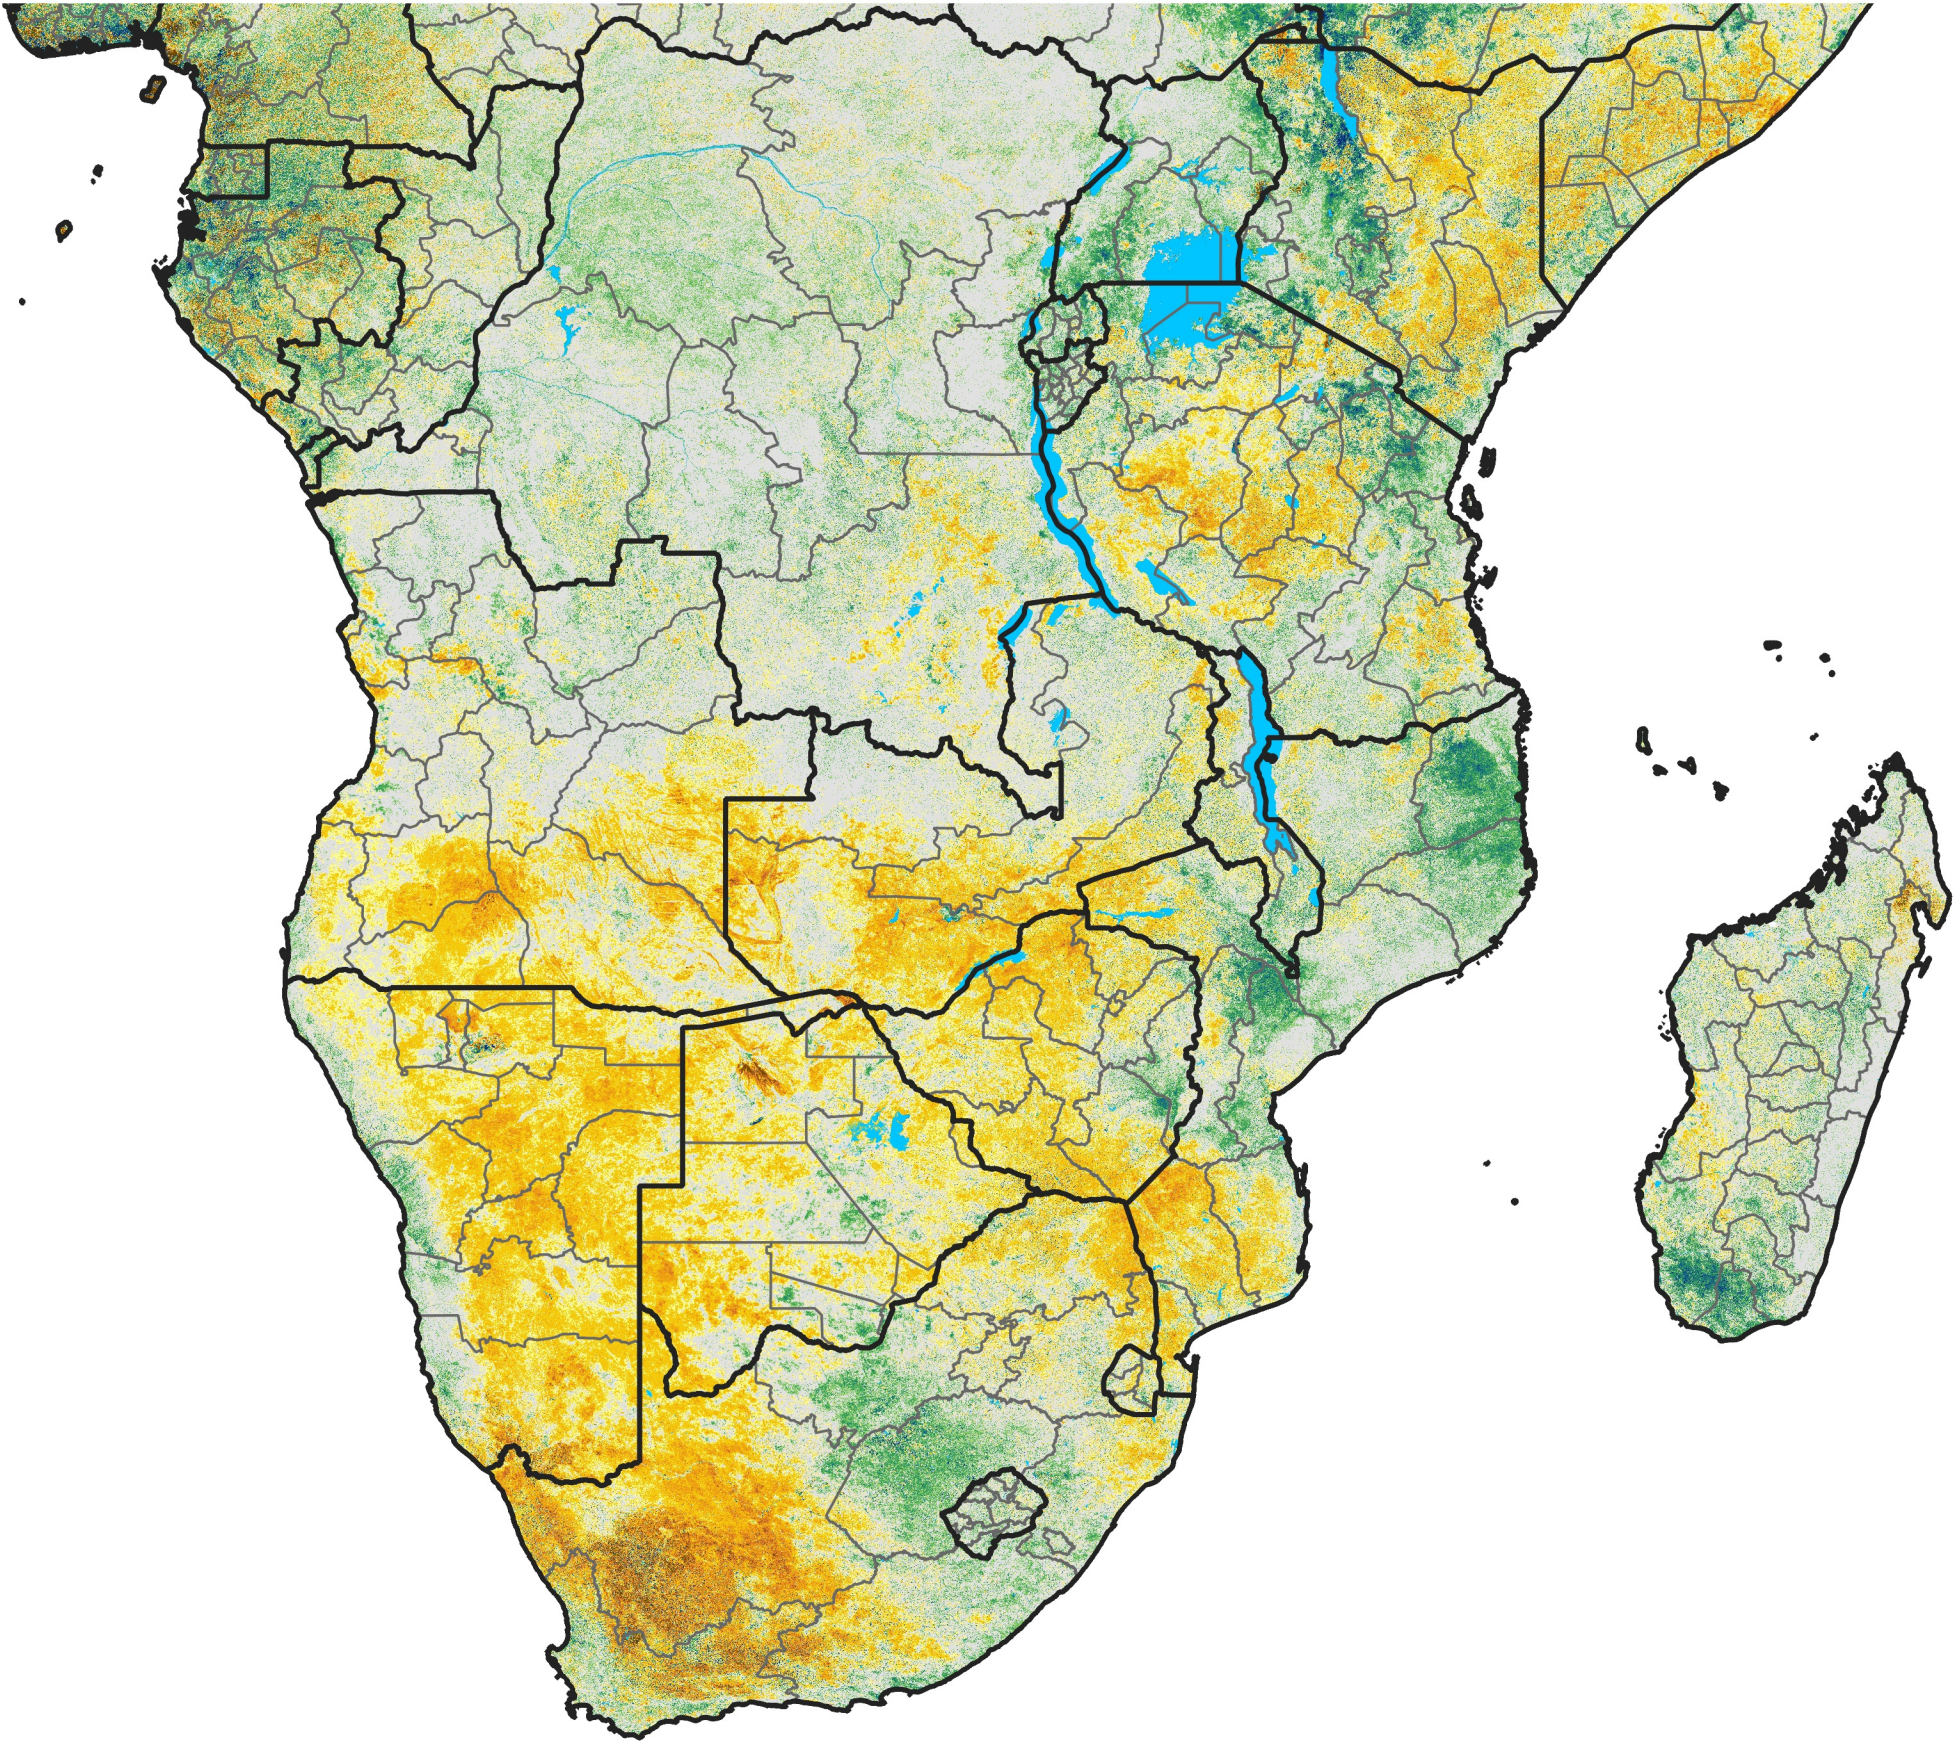

Southern Africa

Percent of Mean NDVI

2019 / Mean (2012 - 2021)
Period 41 / Jul 16 - 25, 2019

Percent of Normal