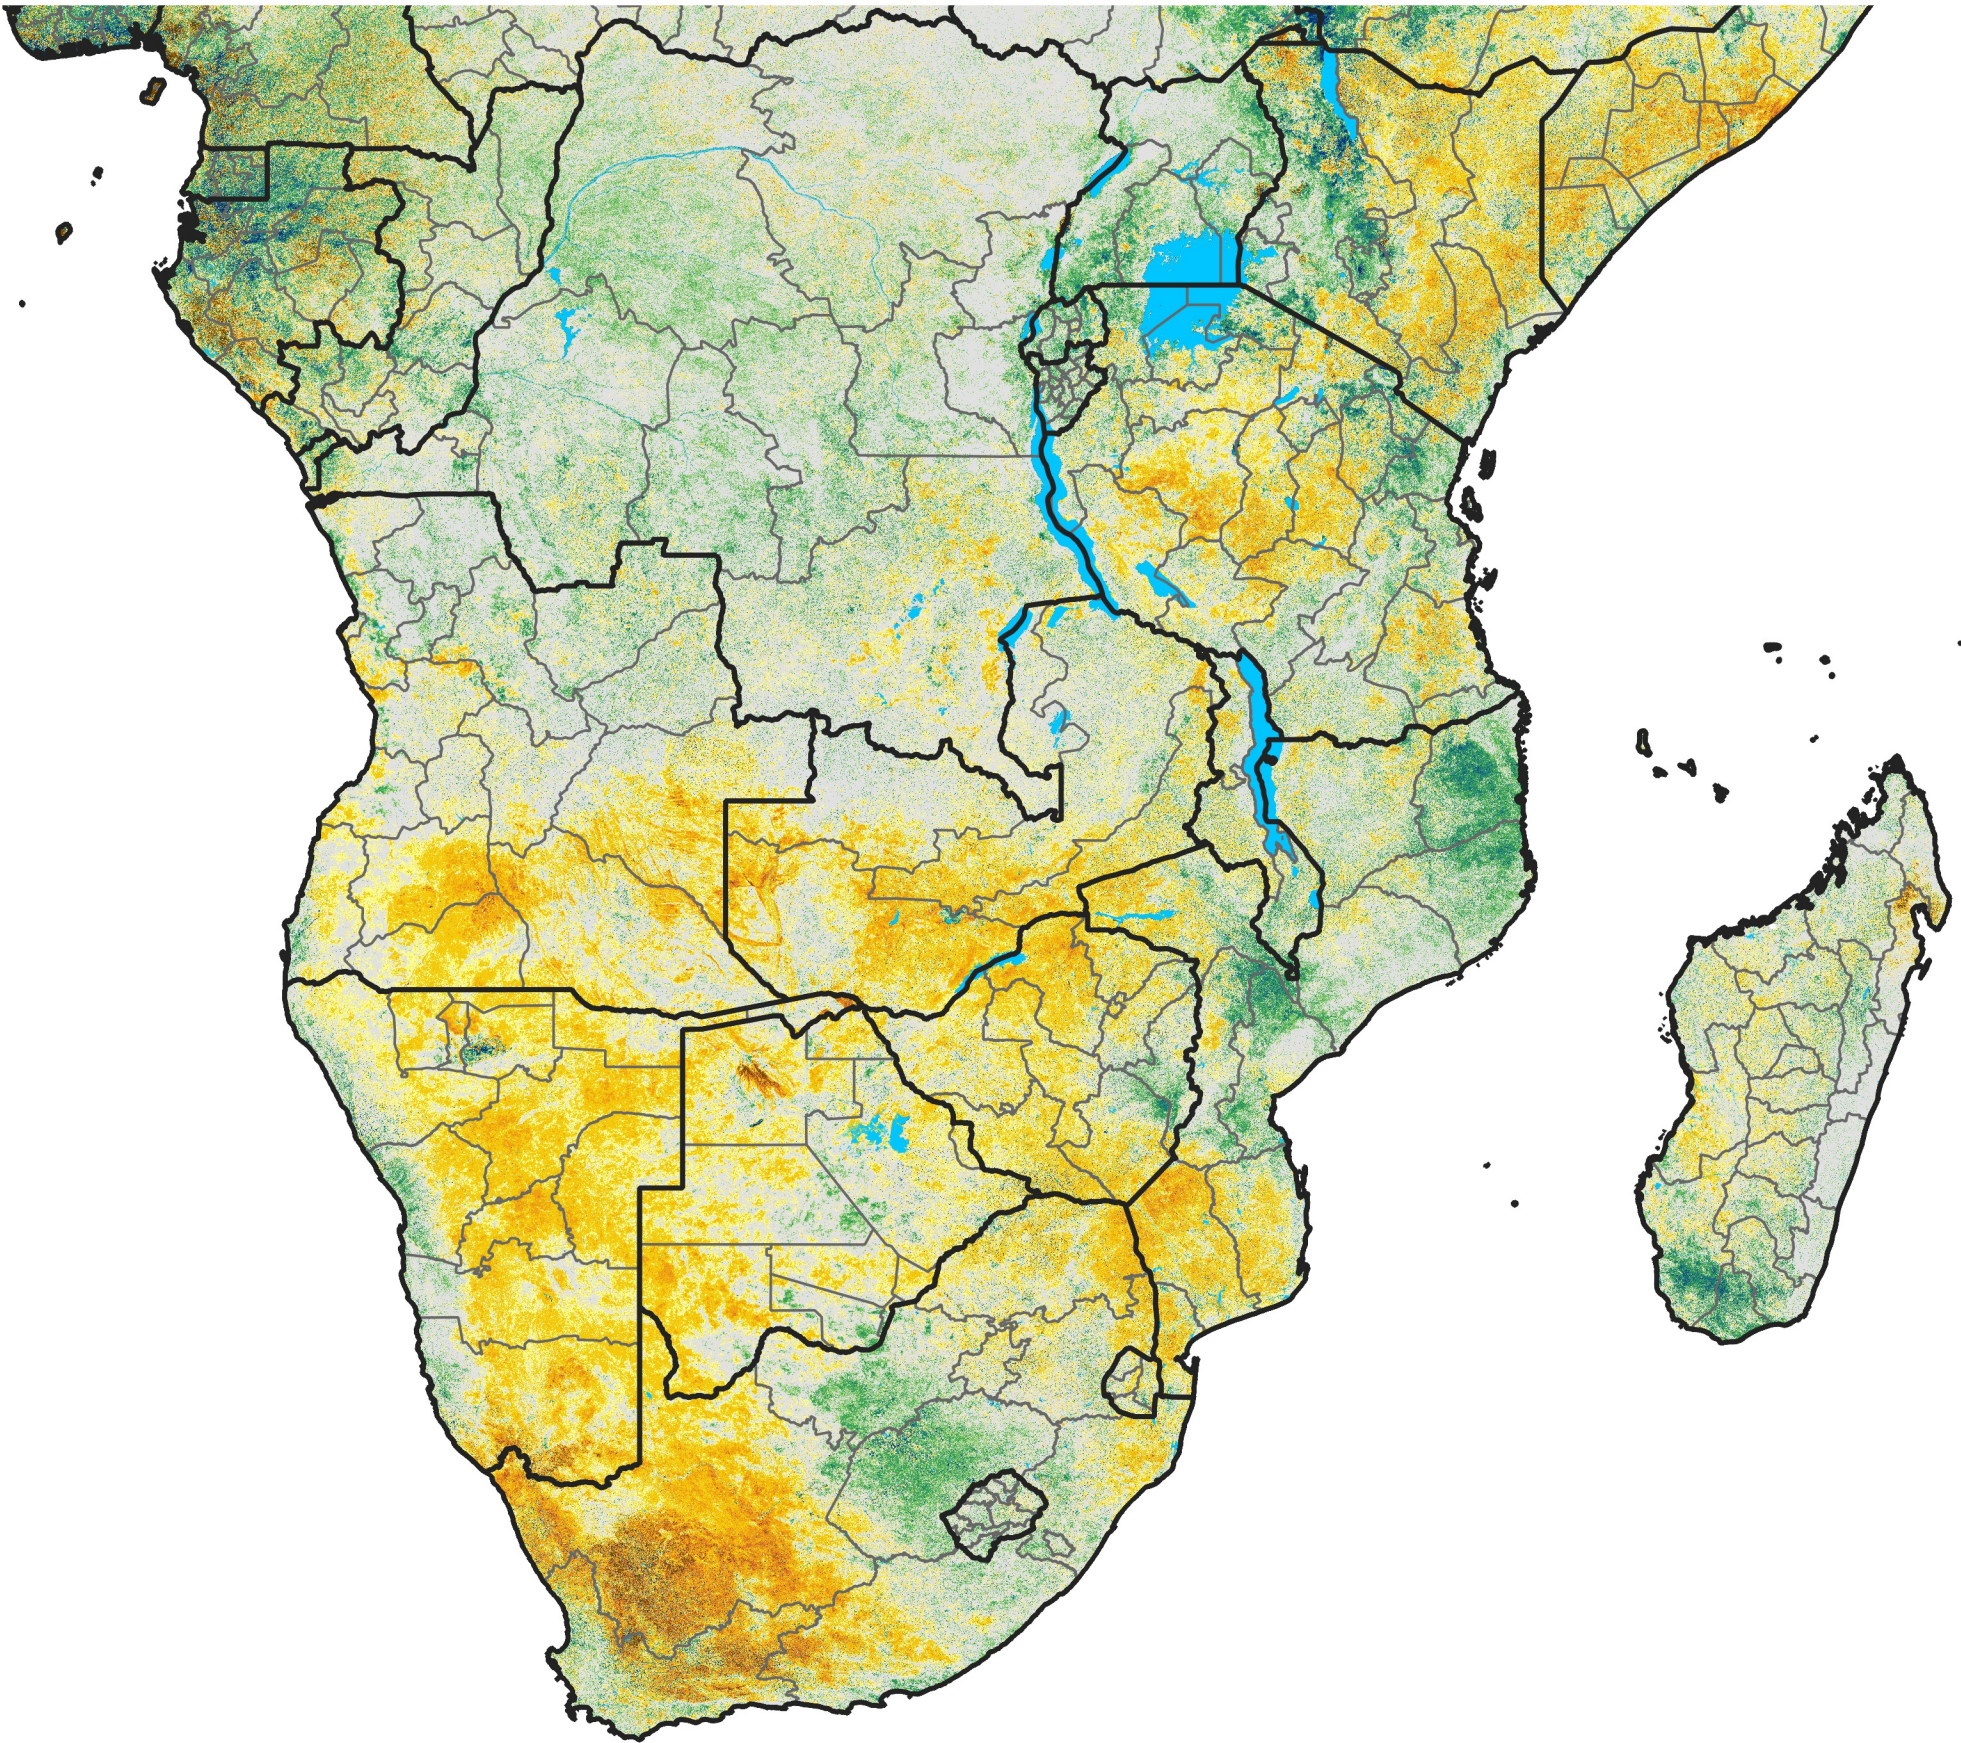

Southern Africa

Percent of Mean NDVI

2019 / Mean (2012 - 2021)
Period 43 / Jul 26 - Aug 05, 2019

Percent of Normal