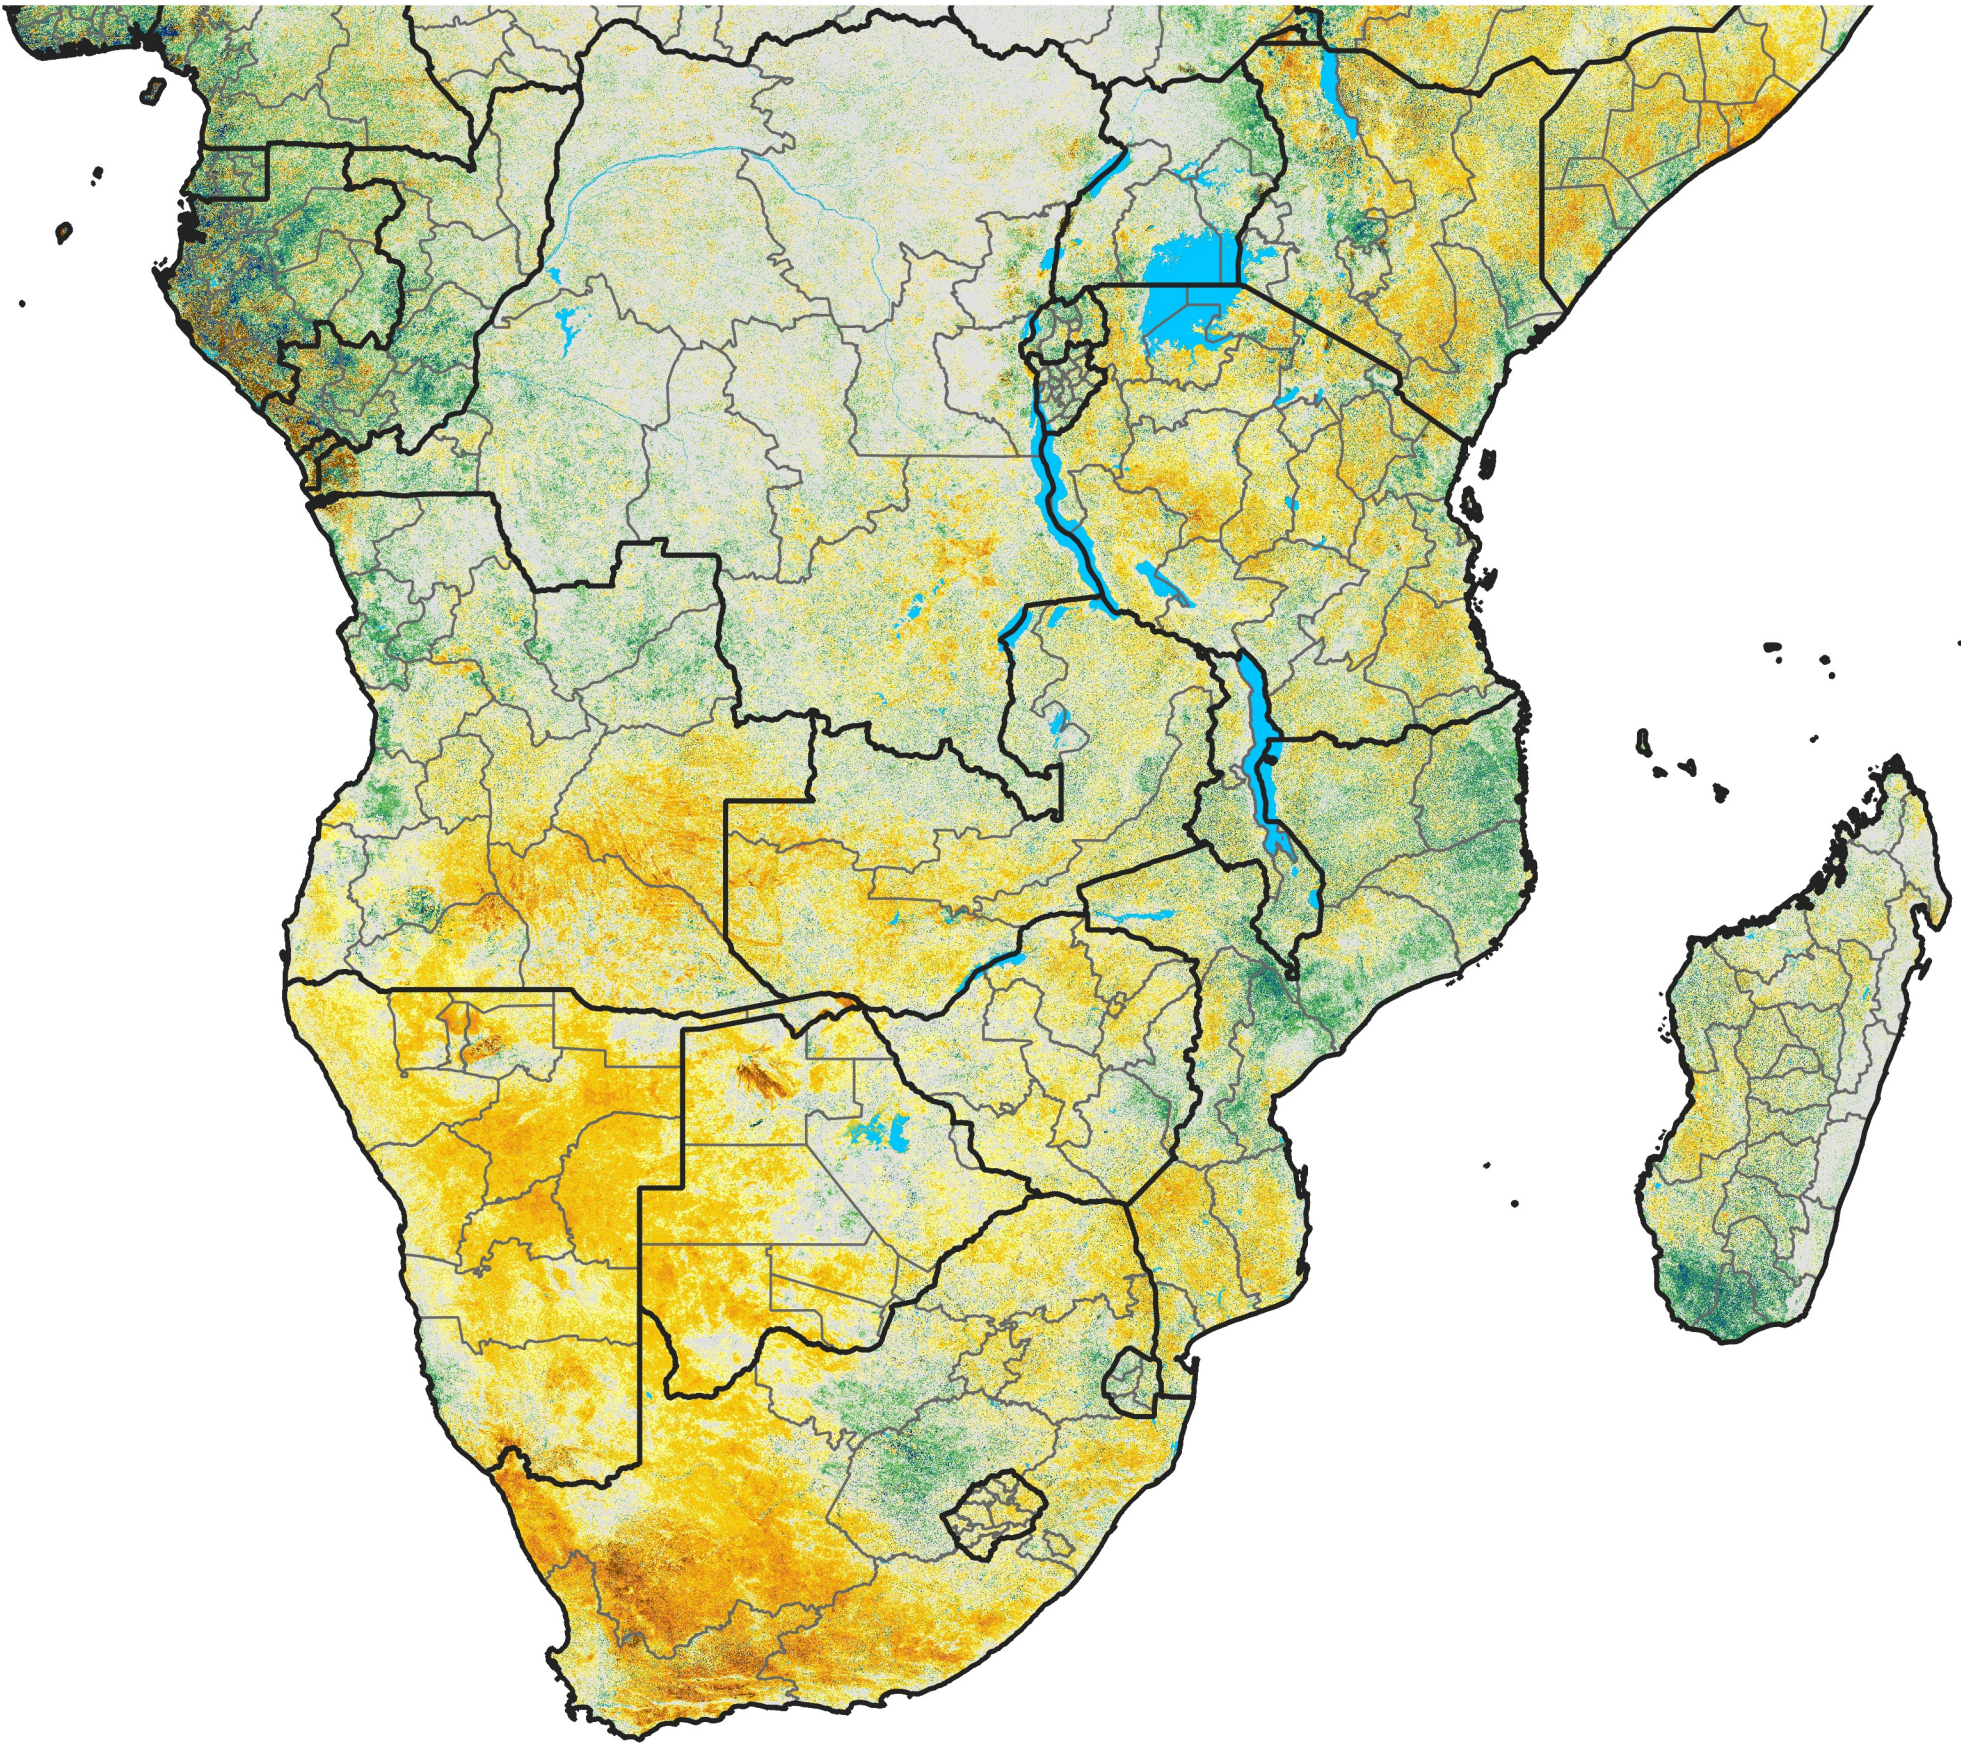

Southern Africa

Percent of Mean NDVI

2019 / Mean (2012 - 2021)
Period 51 / Sep 06 - 15, 2019

Percent of Normal