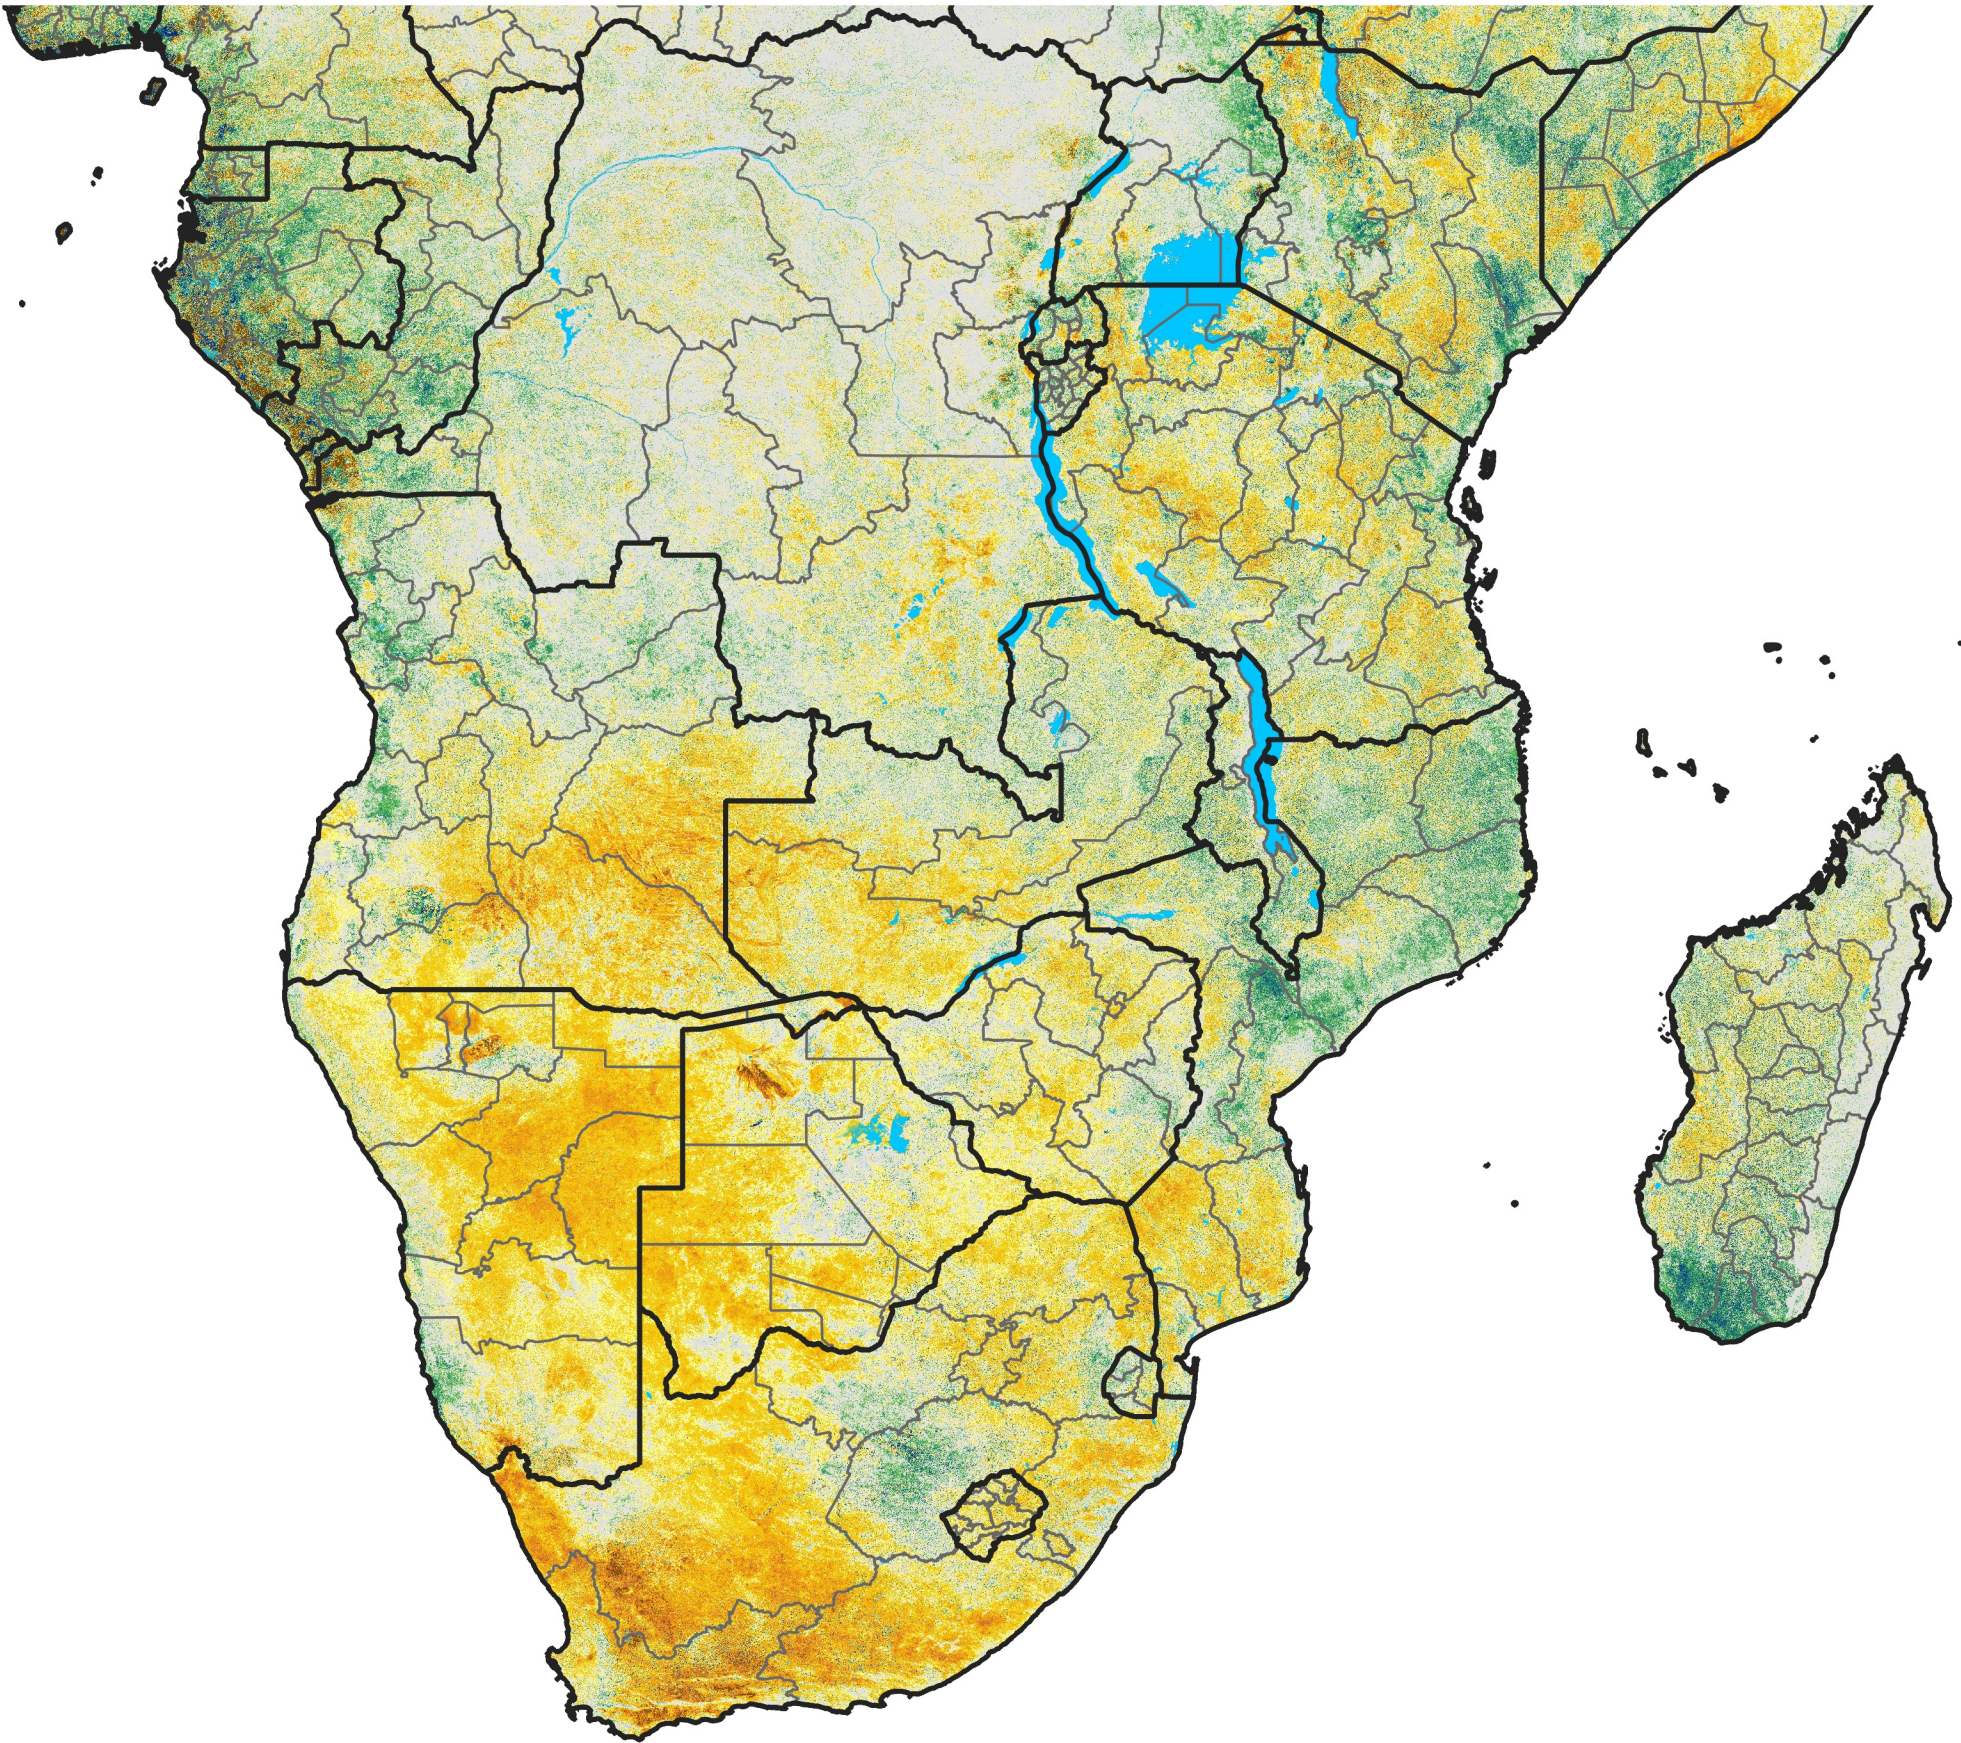

Southern Africa

Percent of Mean NDVI

2019 / Mean (2012 - 2021)
Period 53 / Sep 16 - 25, 2019

Percent of Normal