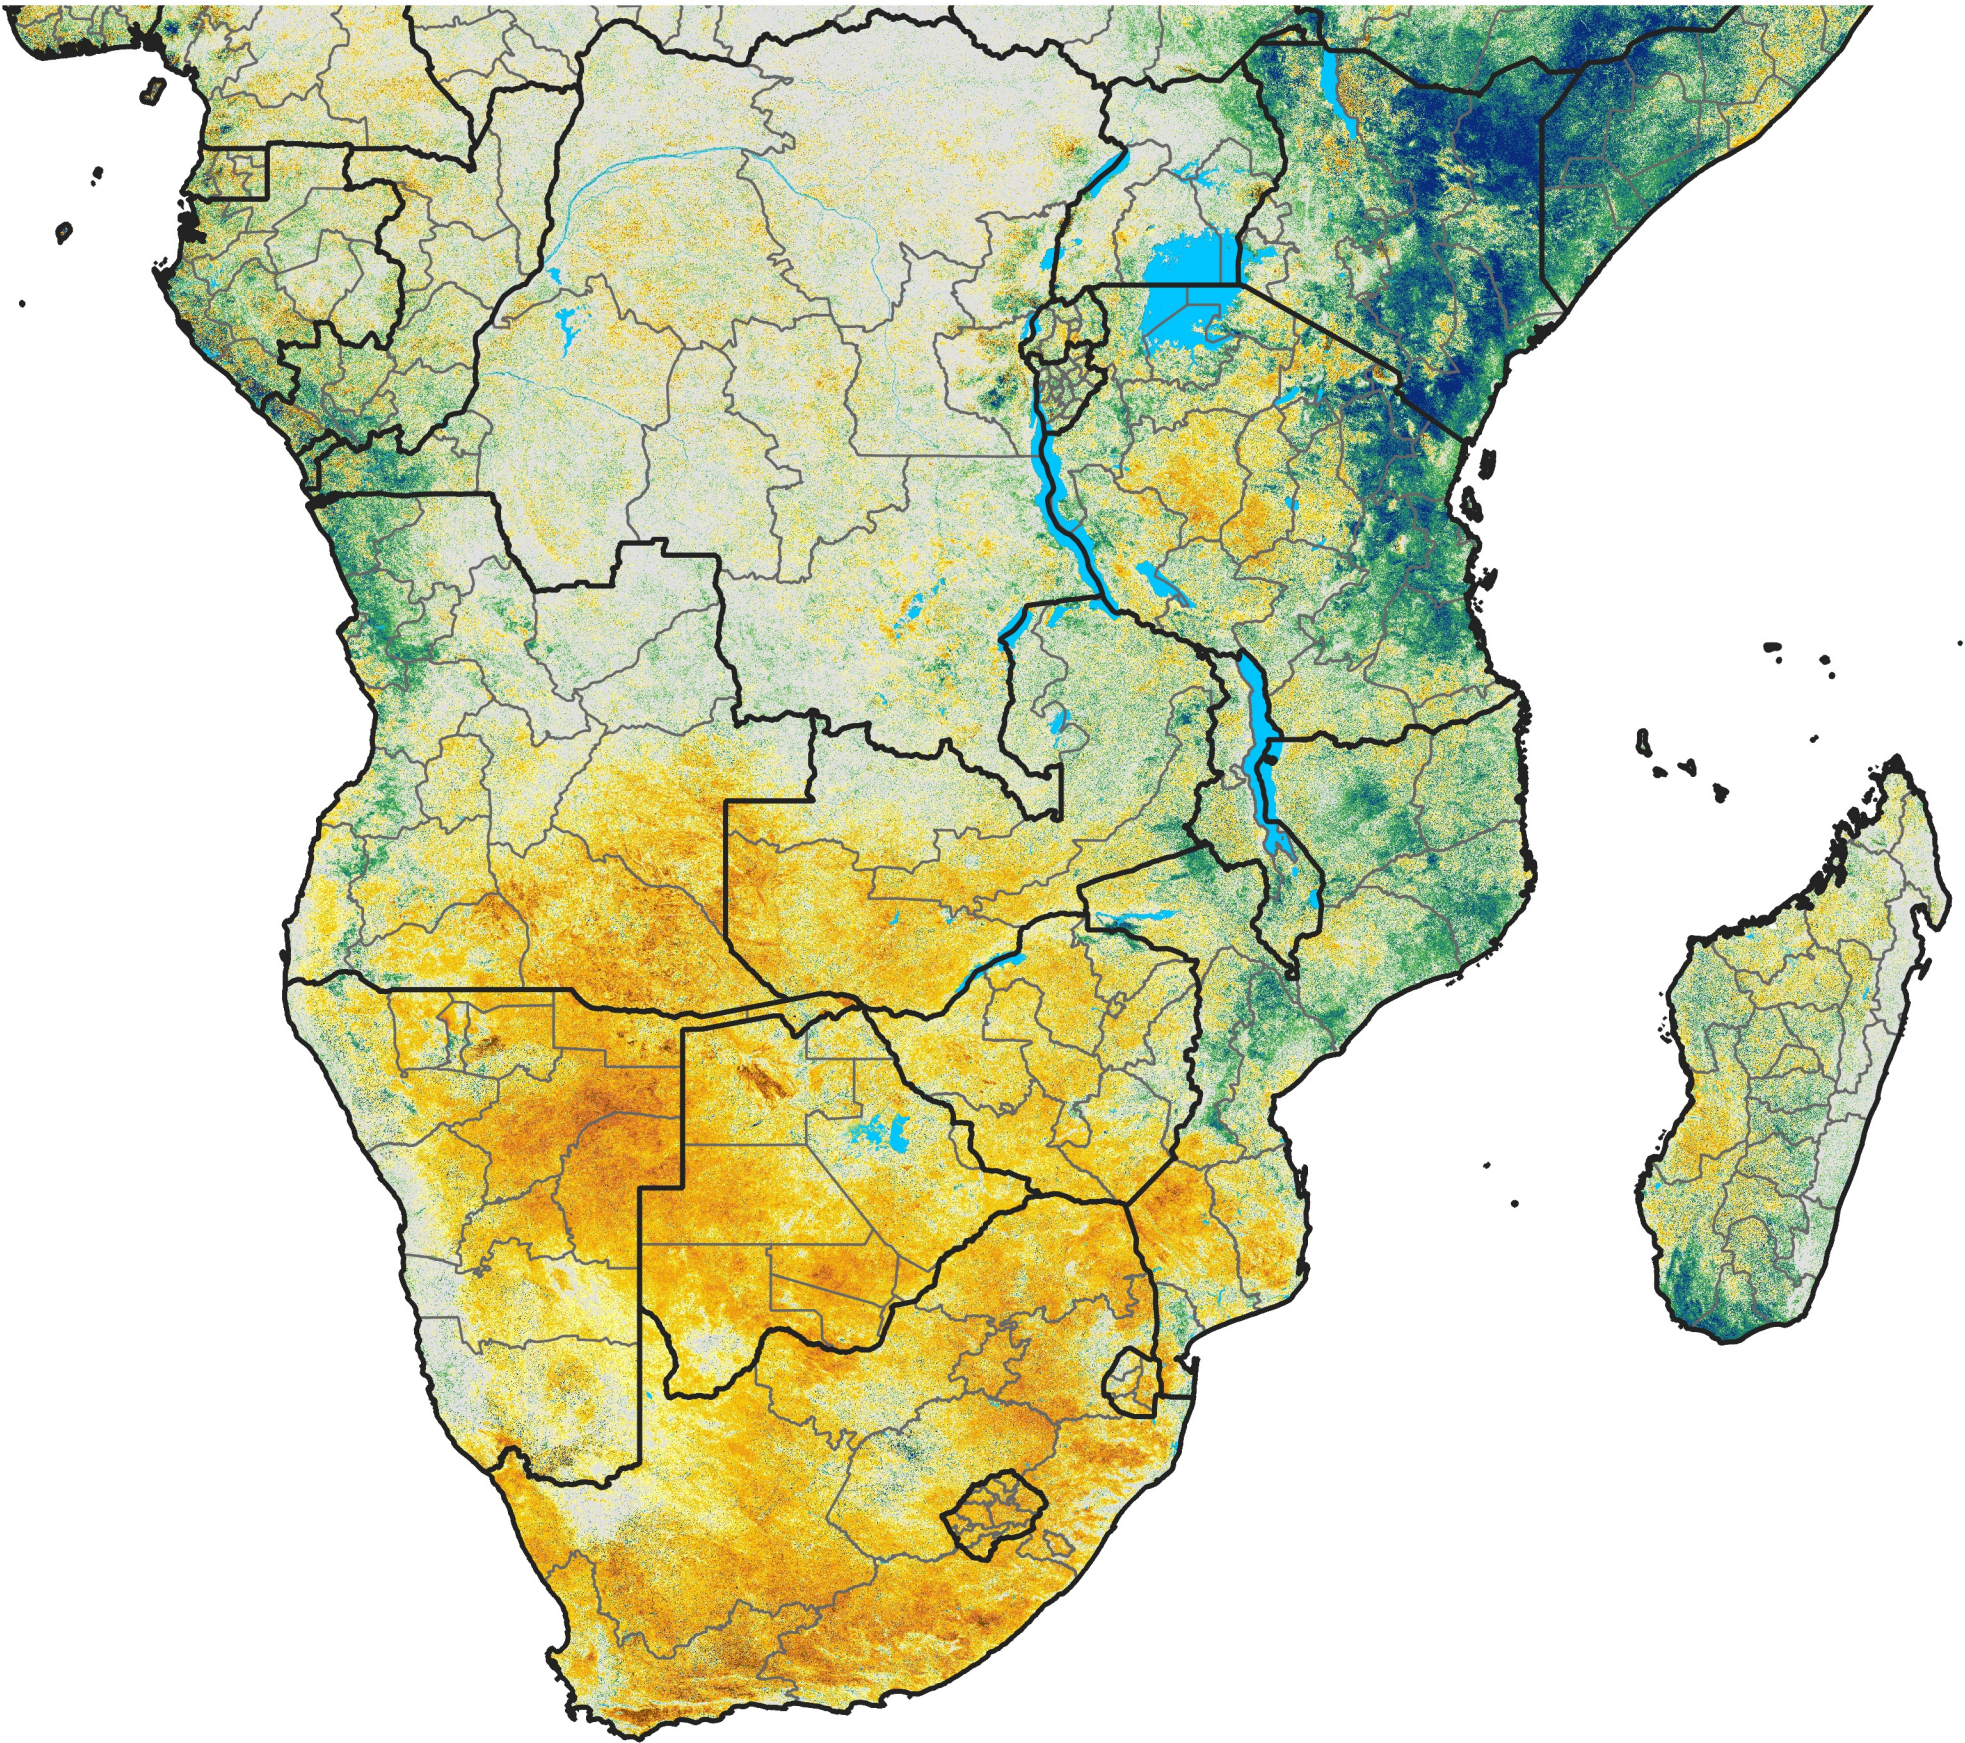

Southern Africa

Percent of Mean NDVI

2019 / Mean (2012 - 2021)
Period 59 / Oct 16 - 25, 2019

Percent of Normal