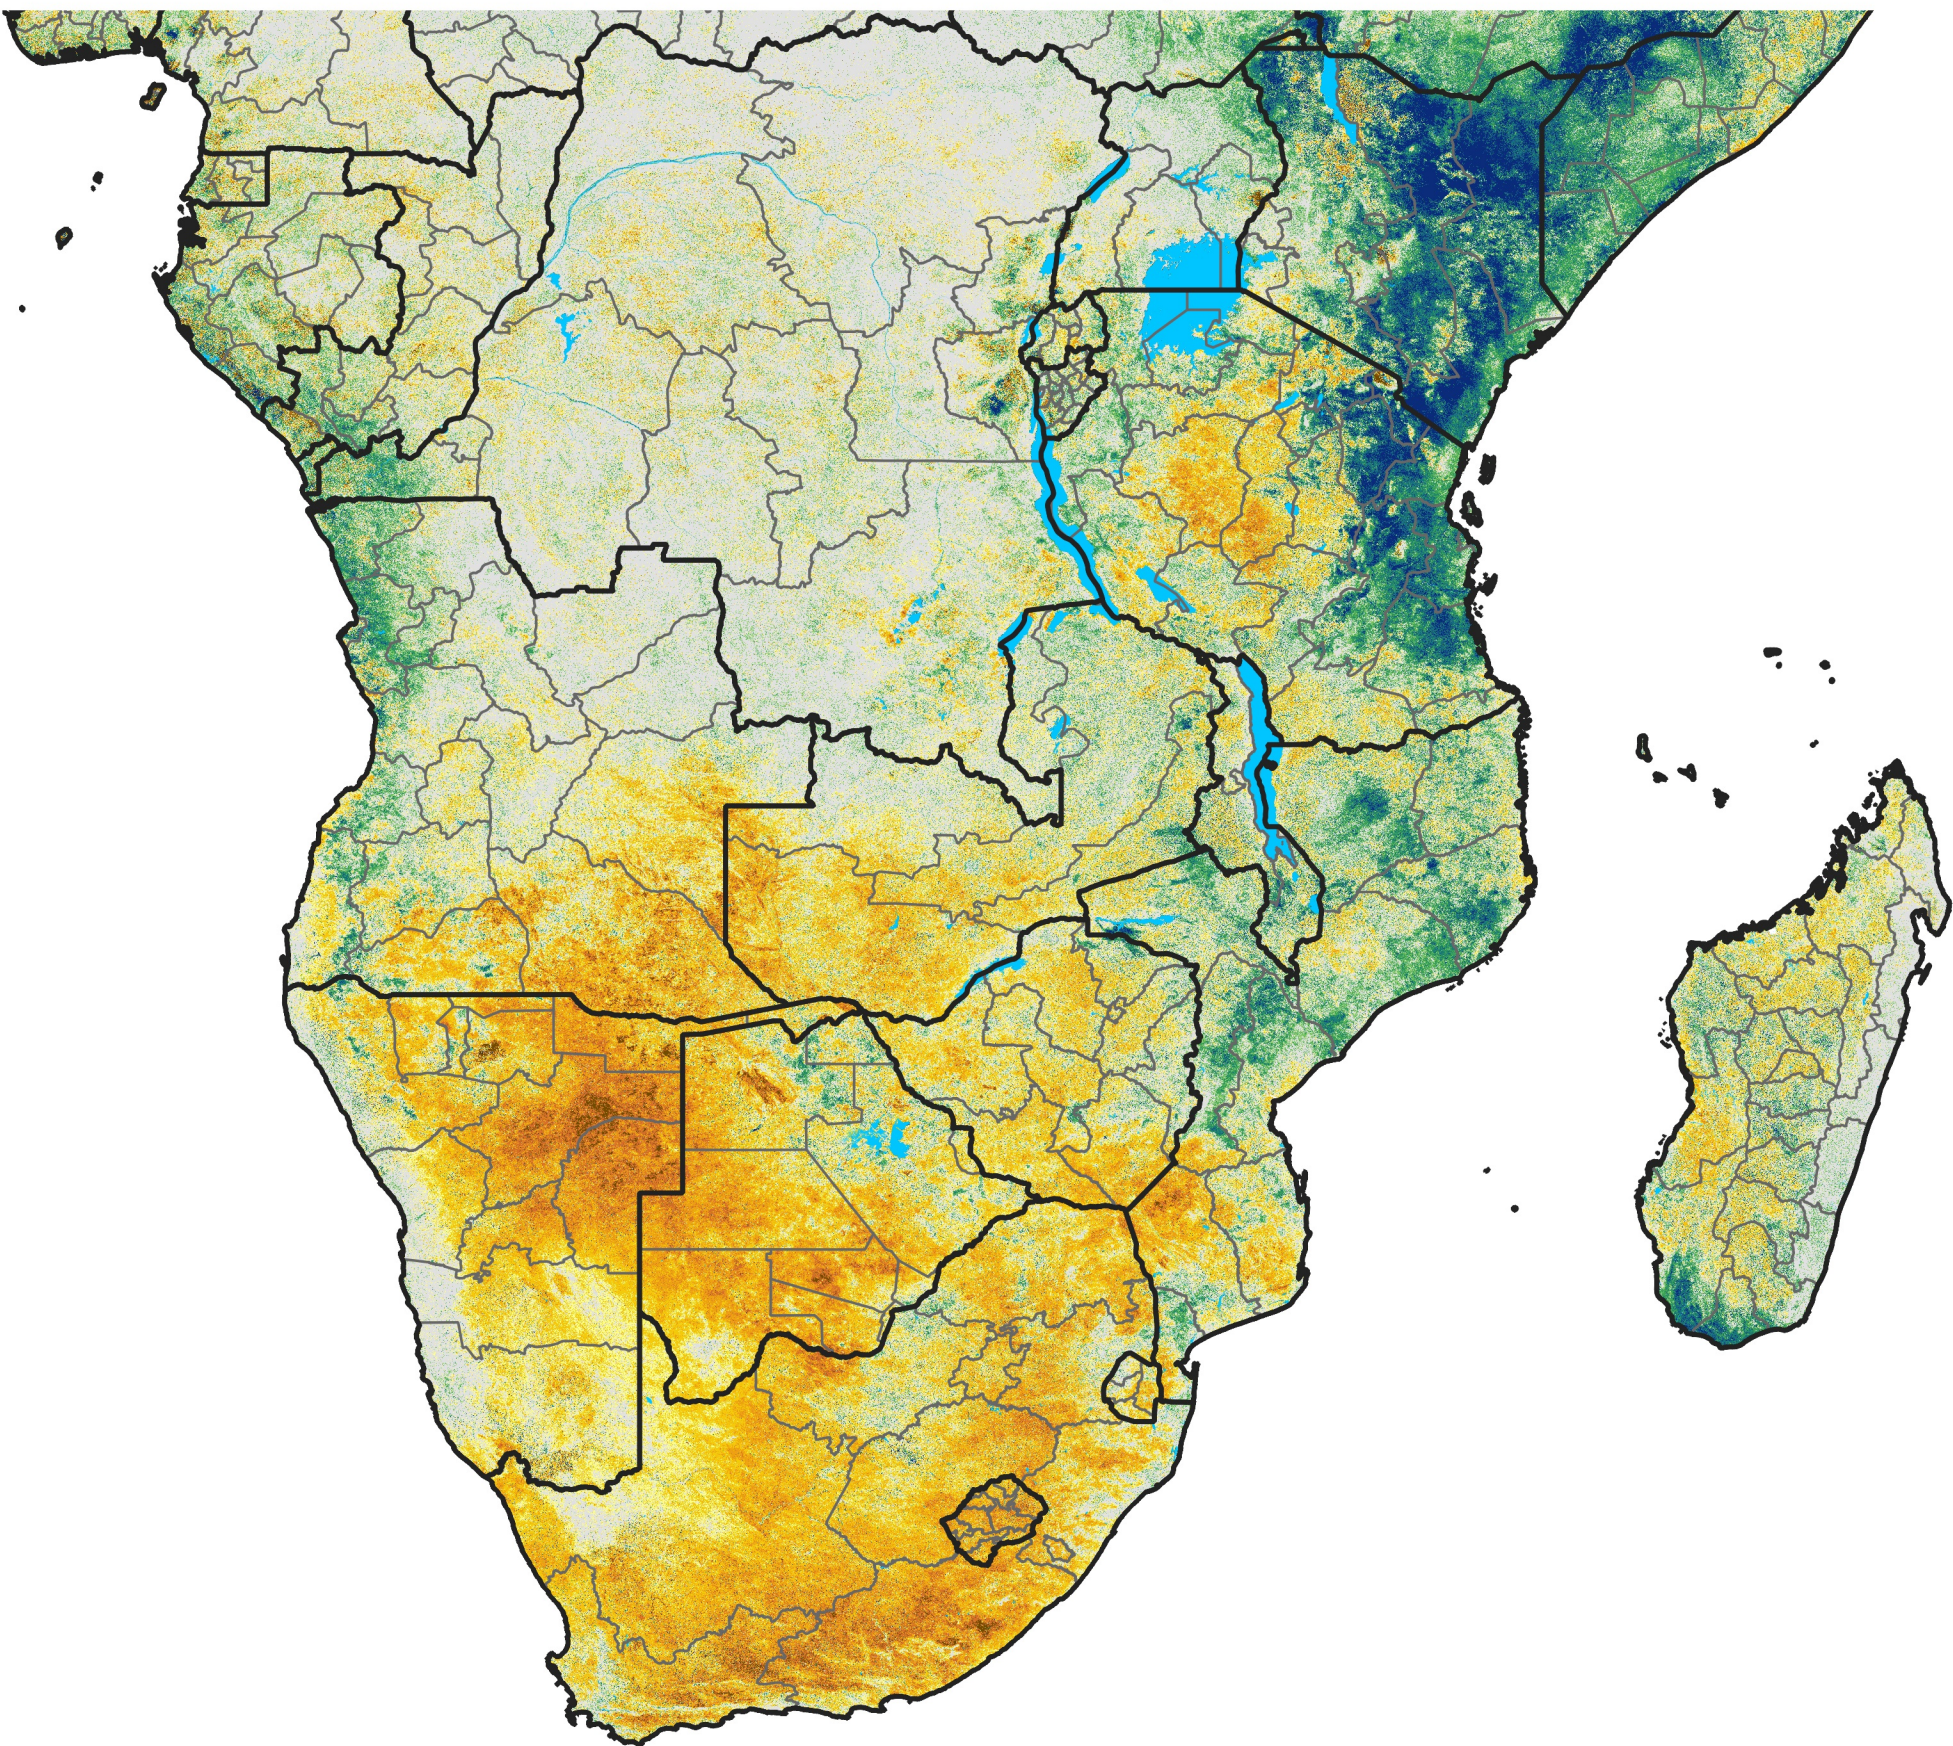

Southern Africa

Percent of Mean NDVI

2019 / Mean (2012 - 2021)
Period 62 / Nov 01 - 10, 2019

Percent of Normal