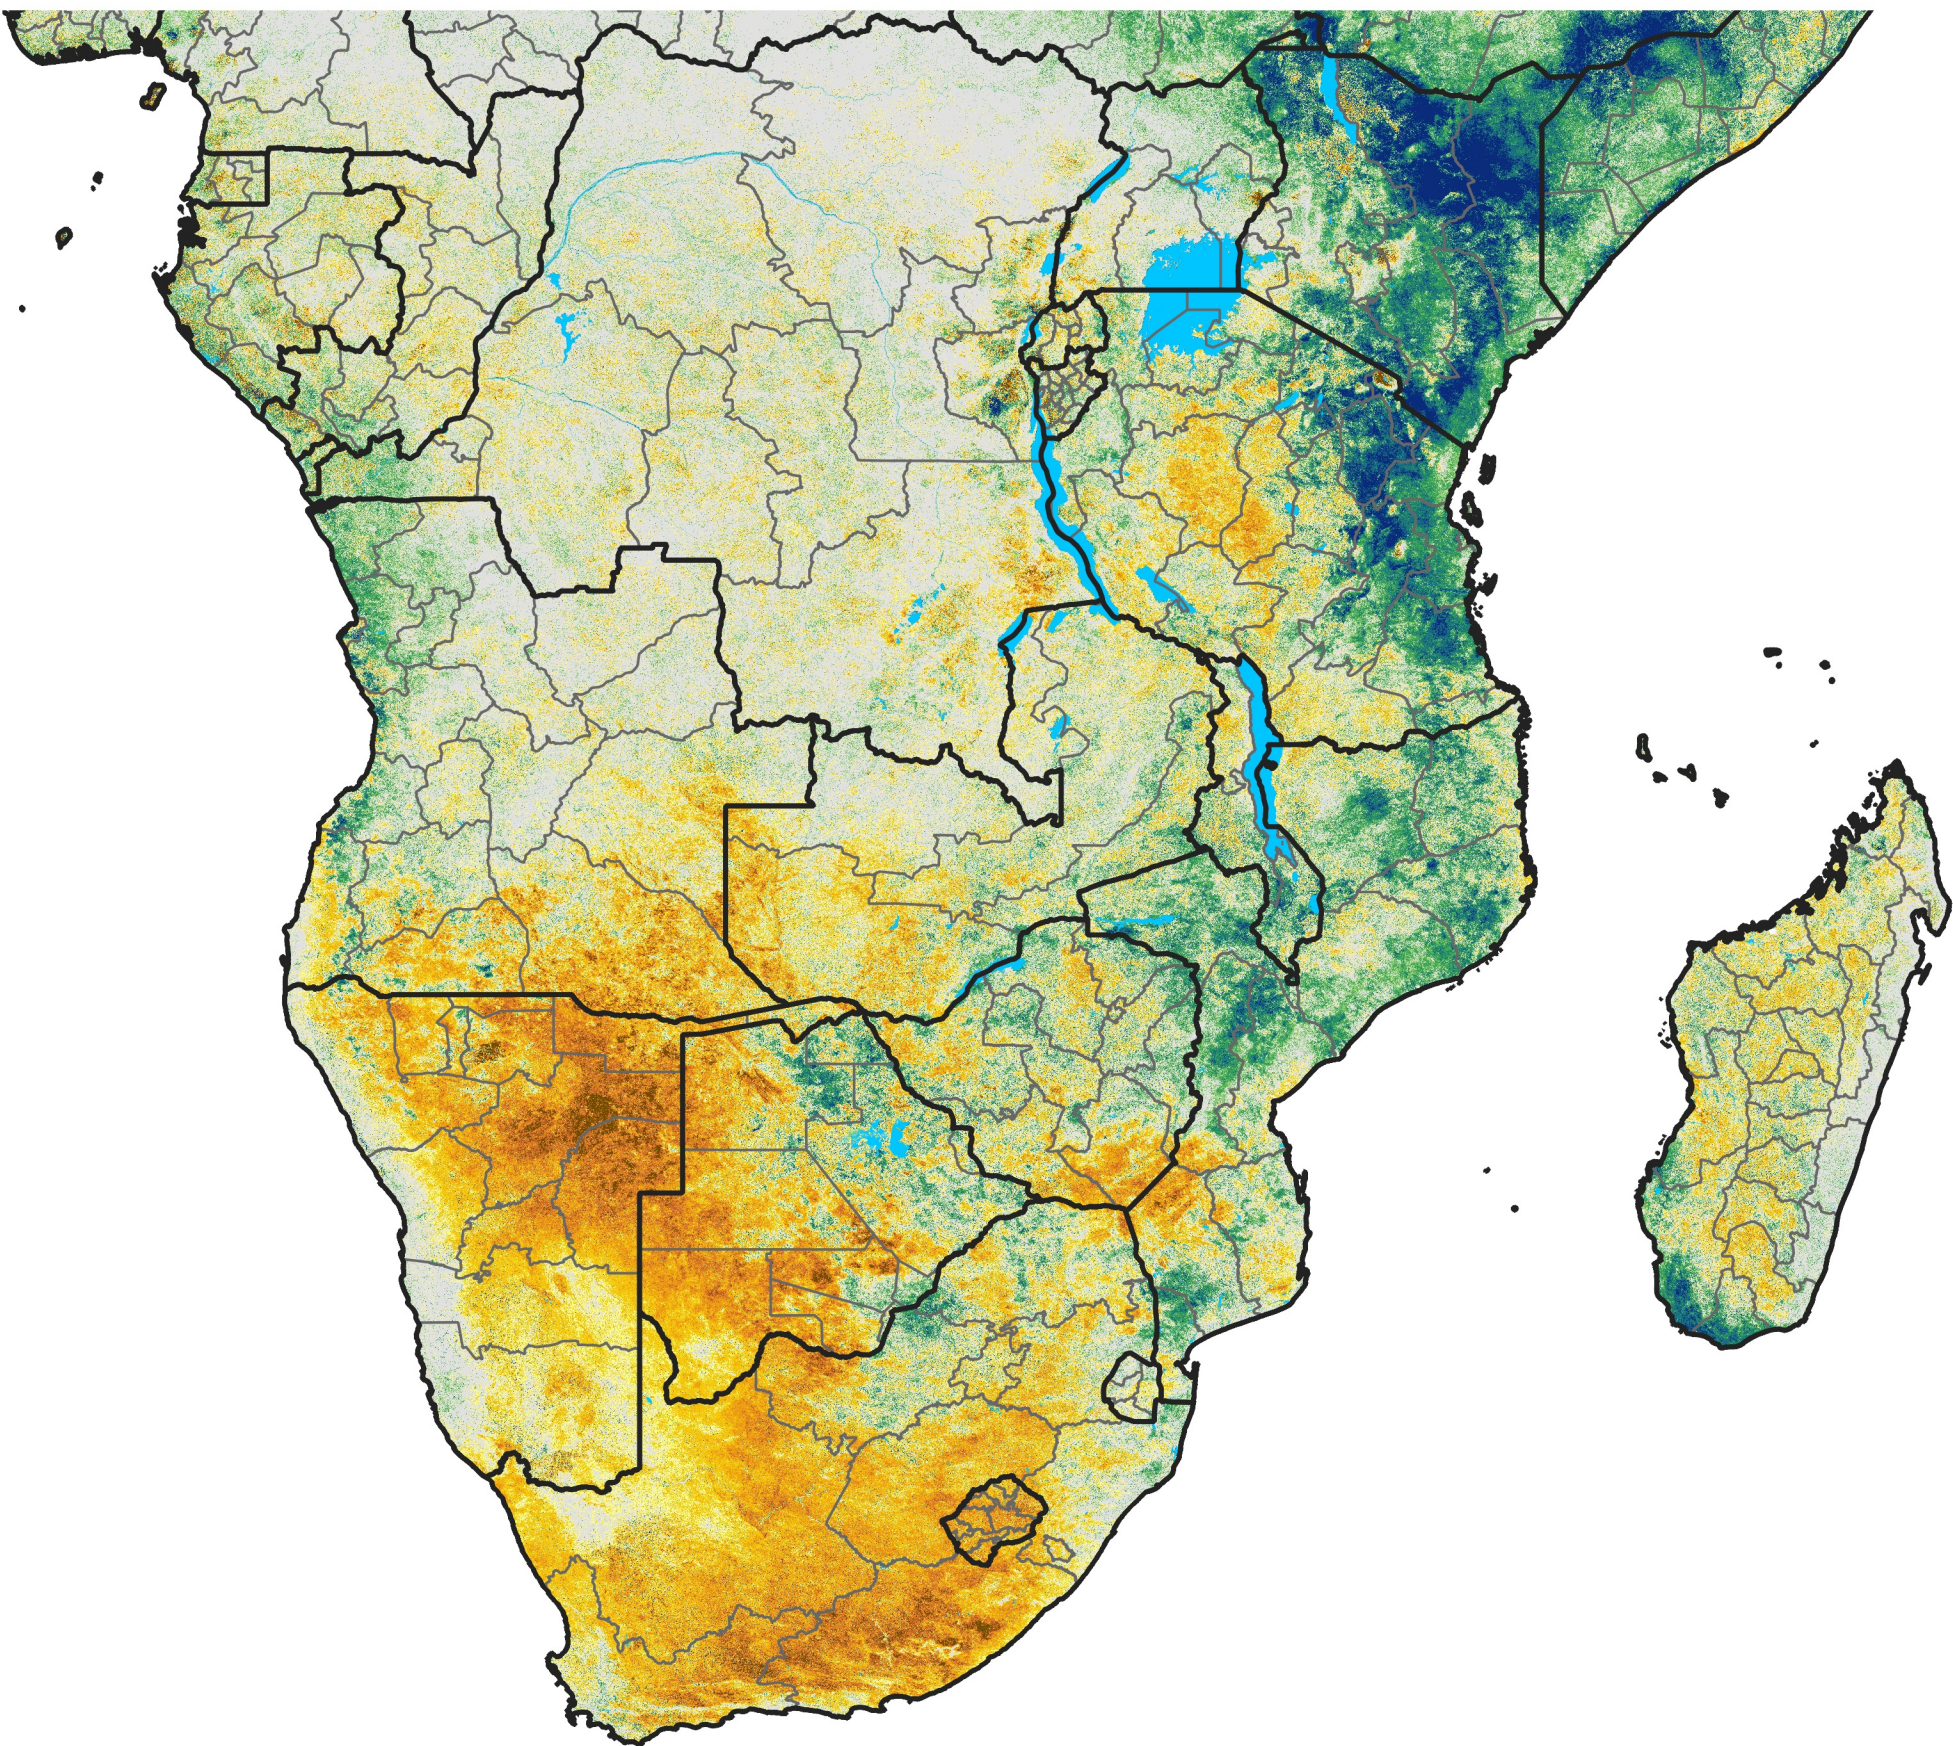

Southern Africa

Percent of Mean NDVI

2019 / Mean (2012 - 2021)
Period 65 / Nov 16 - 25, 2019

Percent of Normal