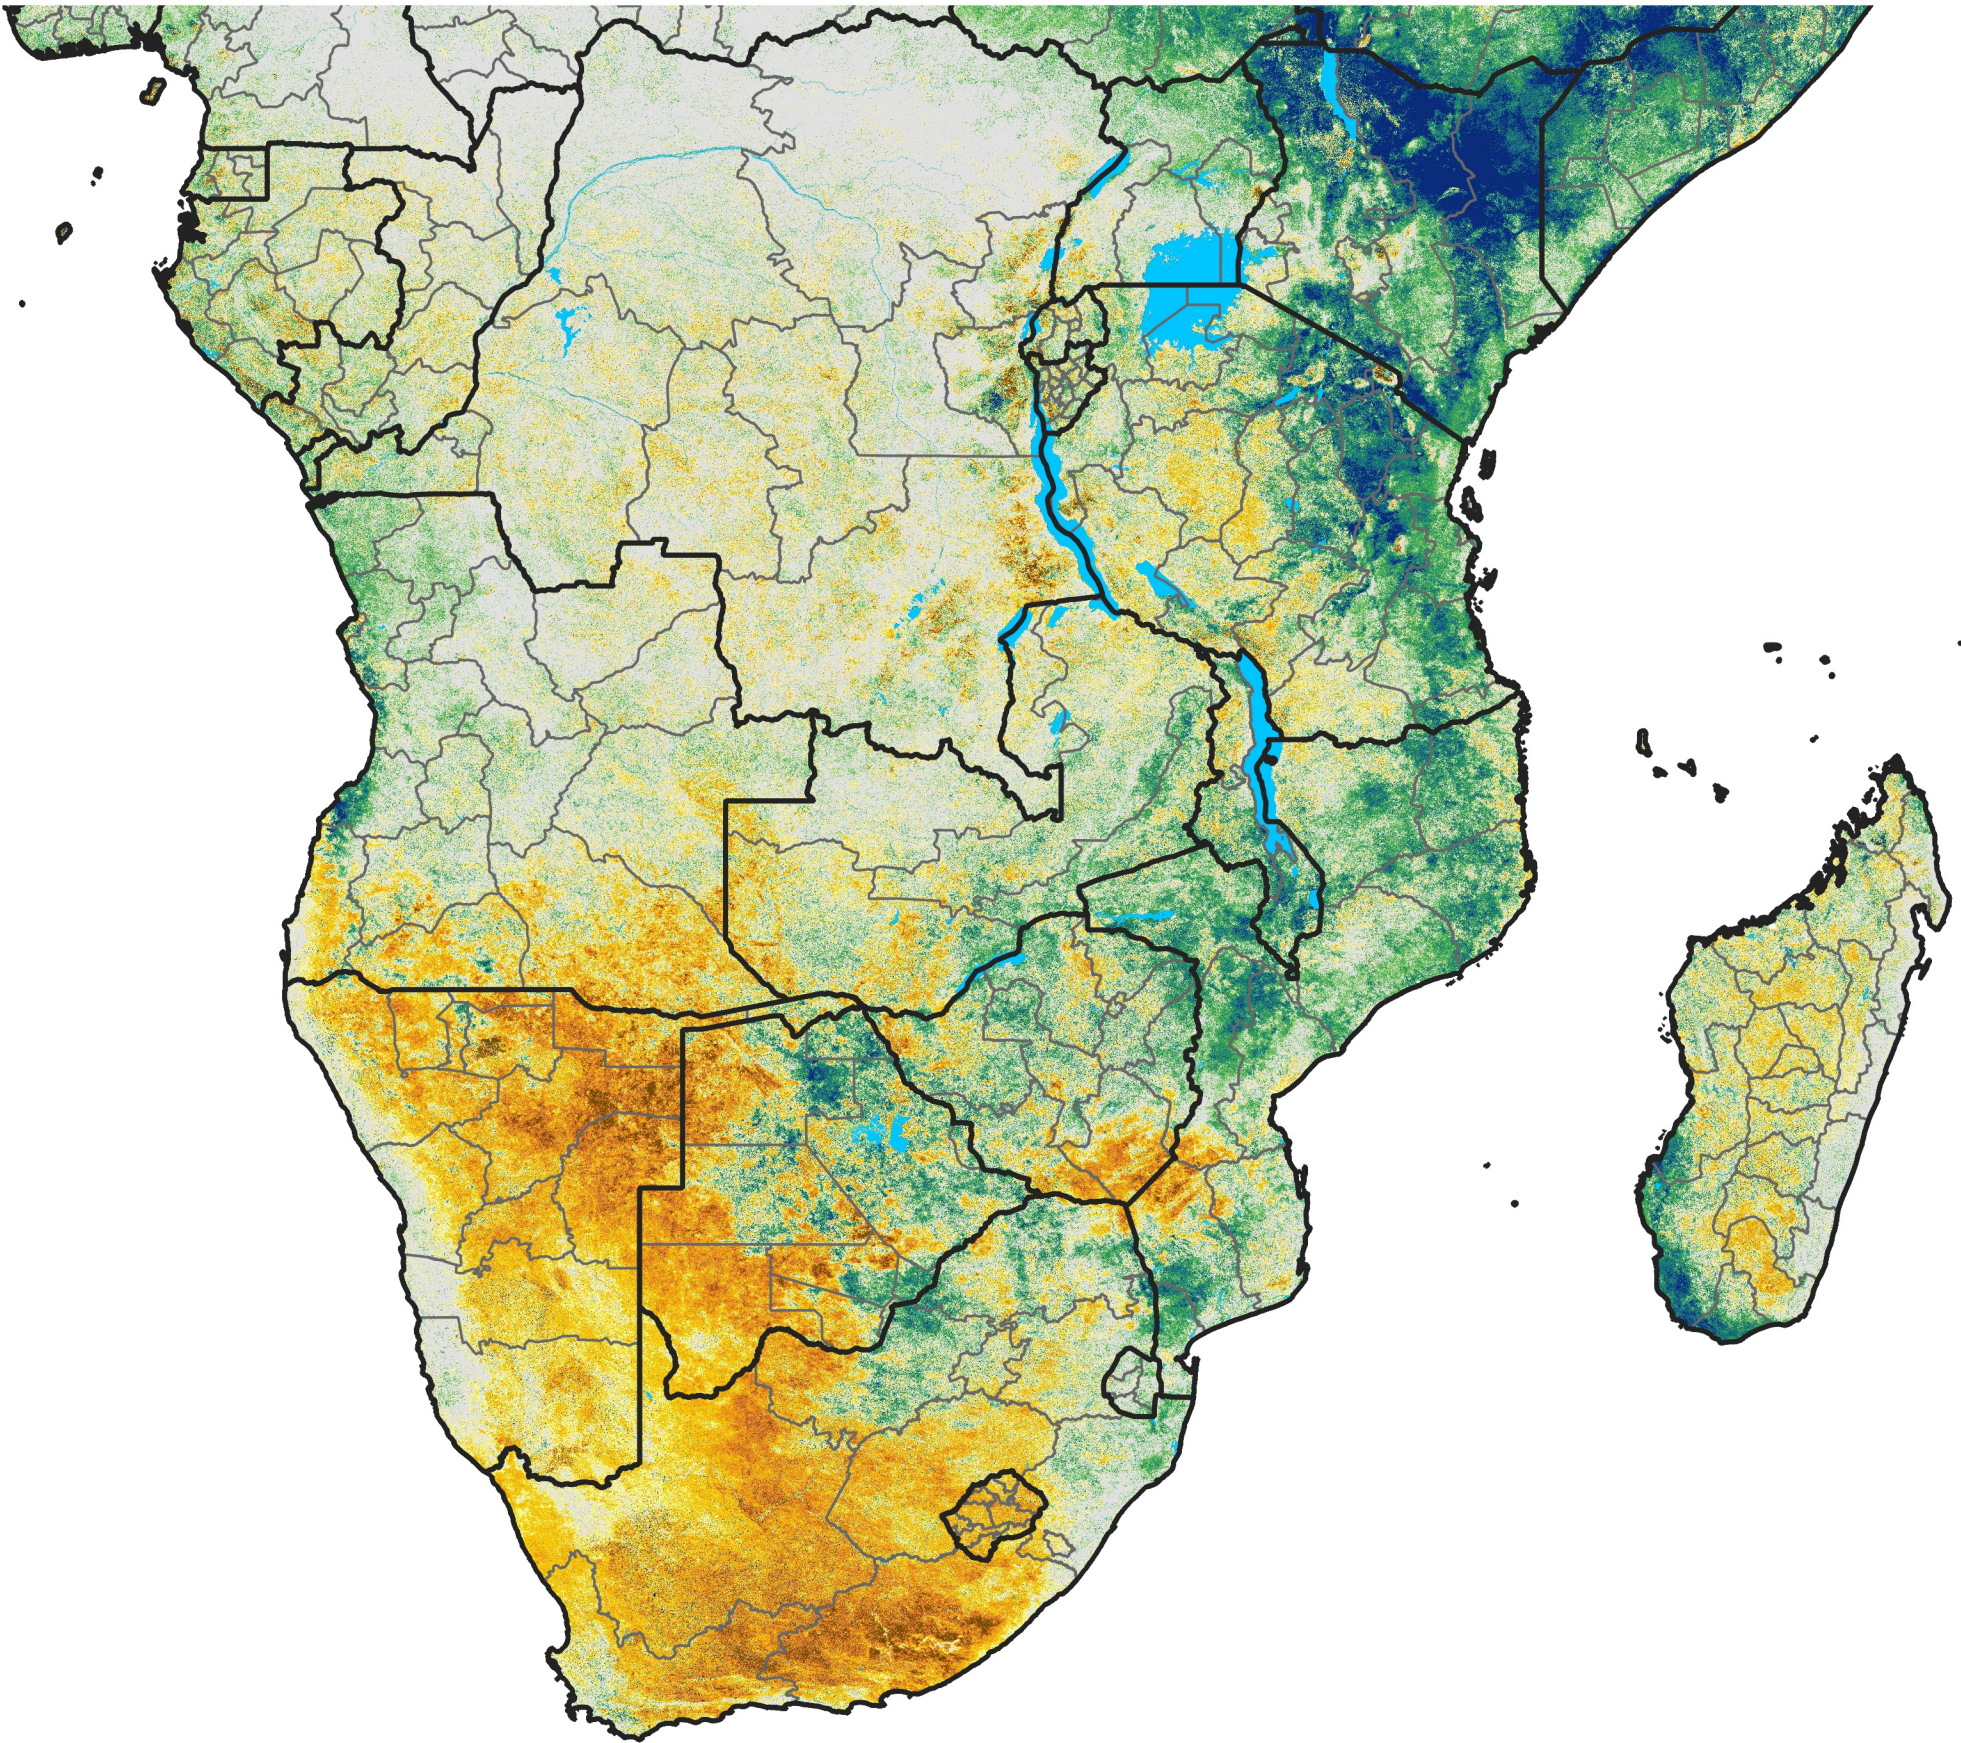

Southern Africa

Percent of Mean NDVI

2019 / Mean (2012 - 2021)
Period 68 / Dec 01 - 10, 2019

Percent of Normal