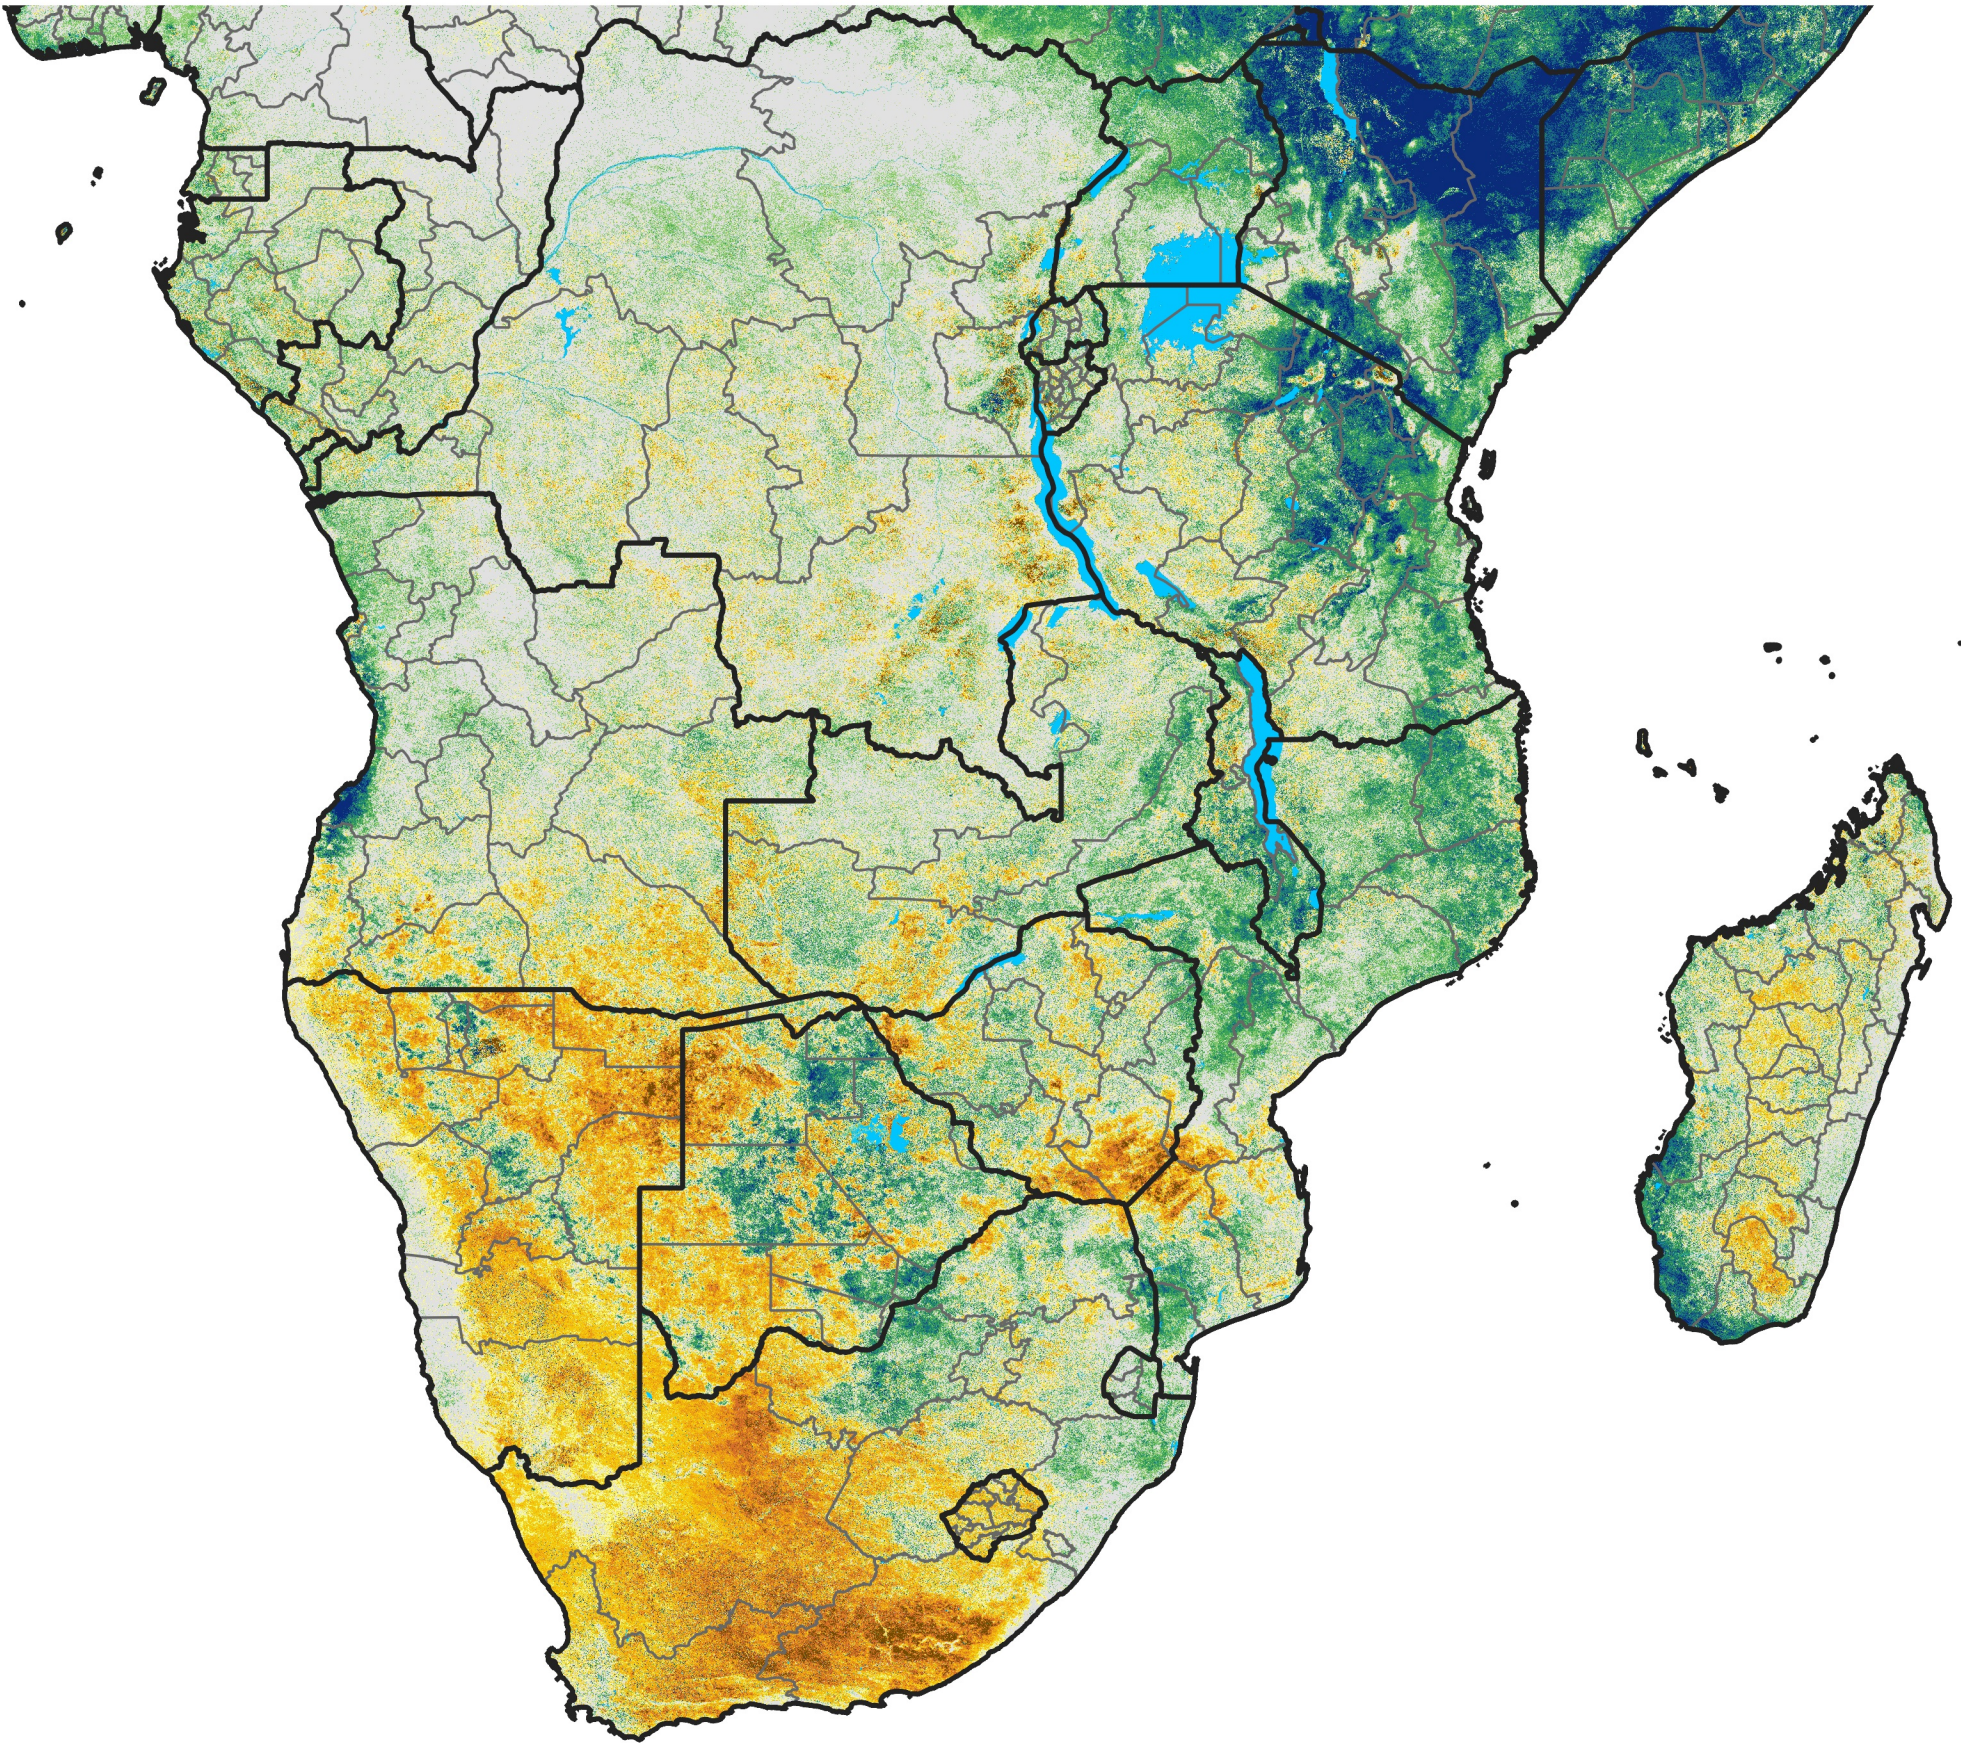

Southern Africa

Percent of Mean NDVI

2019 / Mean (2012 - 2021)
Period 71 / Dec 16 - 25, 2019

Percent of Normal