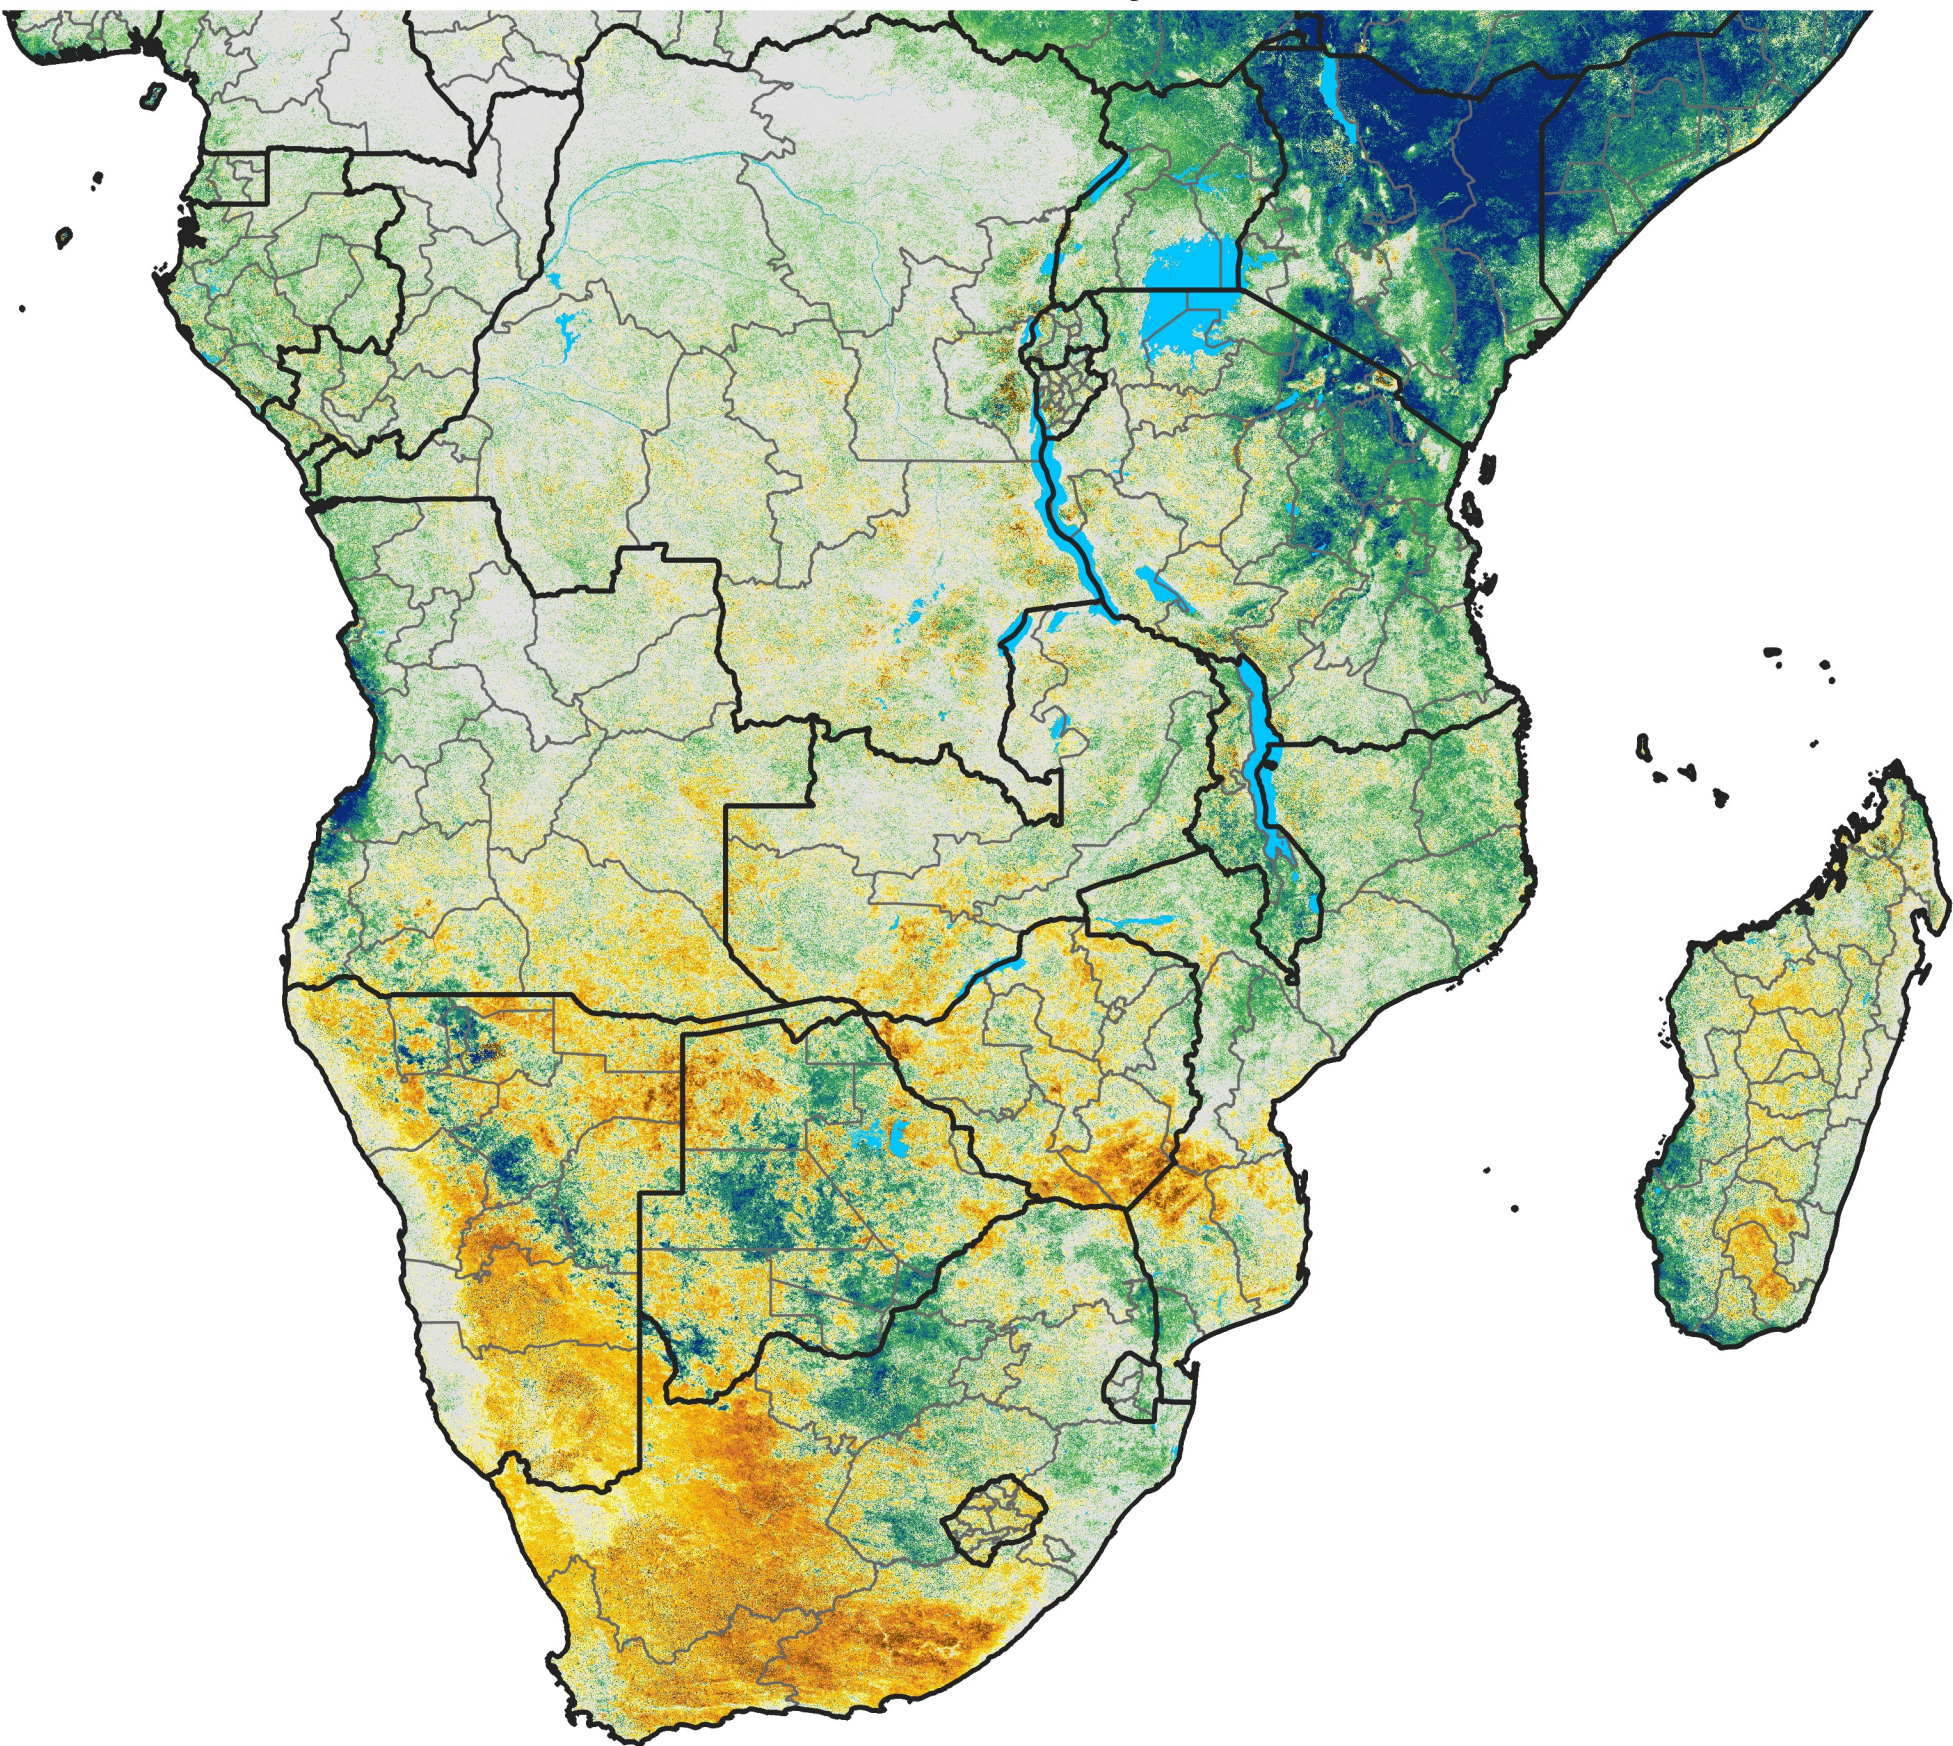

Southern Africa

Percent of Mean NDVI

2020 / Mean (2012 - 2021)

Period 01 / Dec 26, 2019 - Jan 05, 2020

Percent of Normal