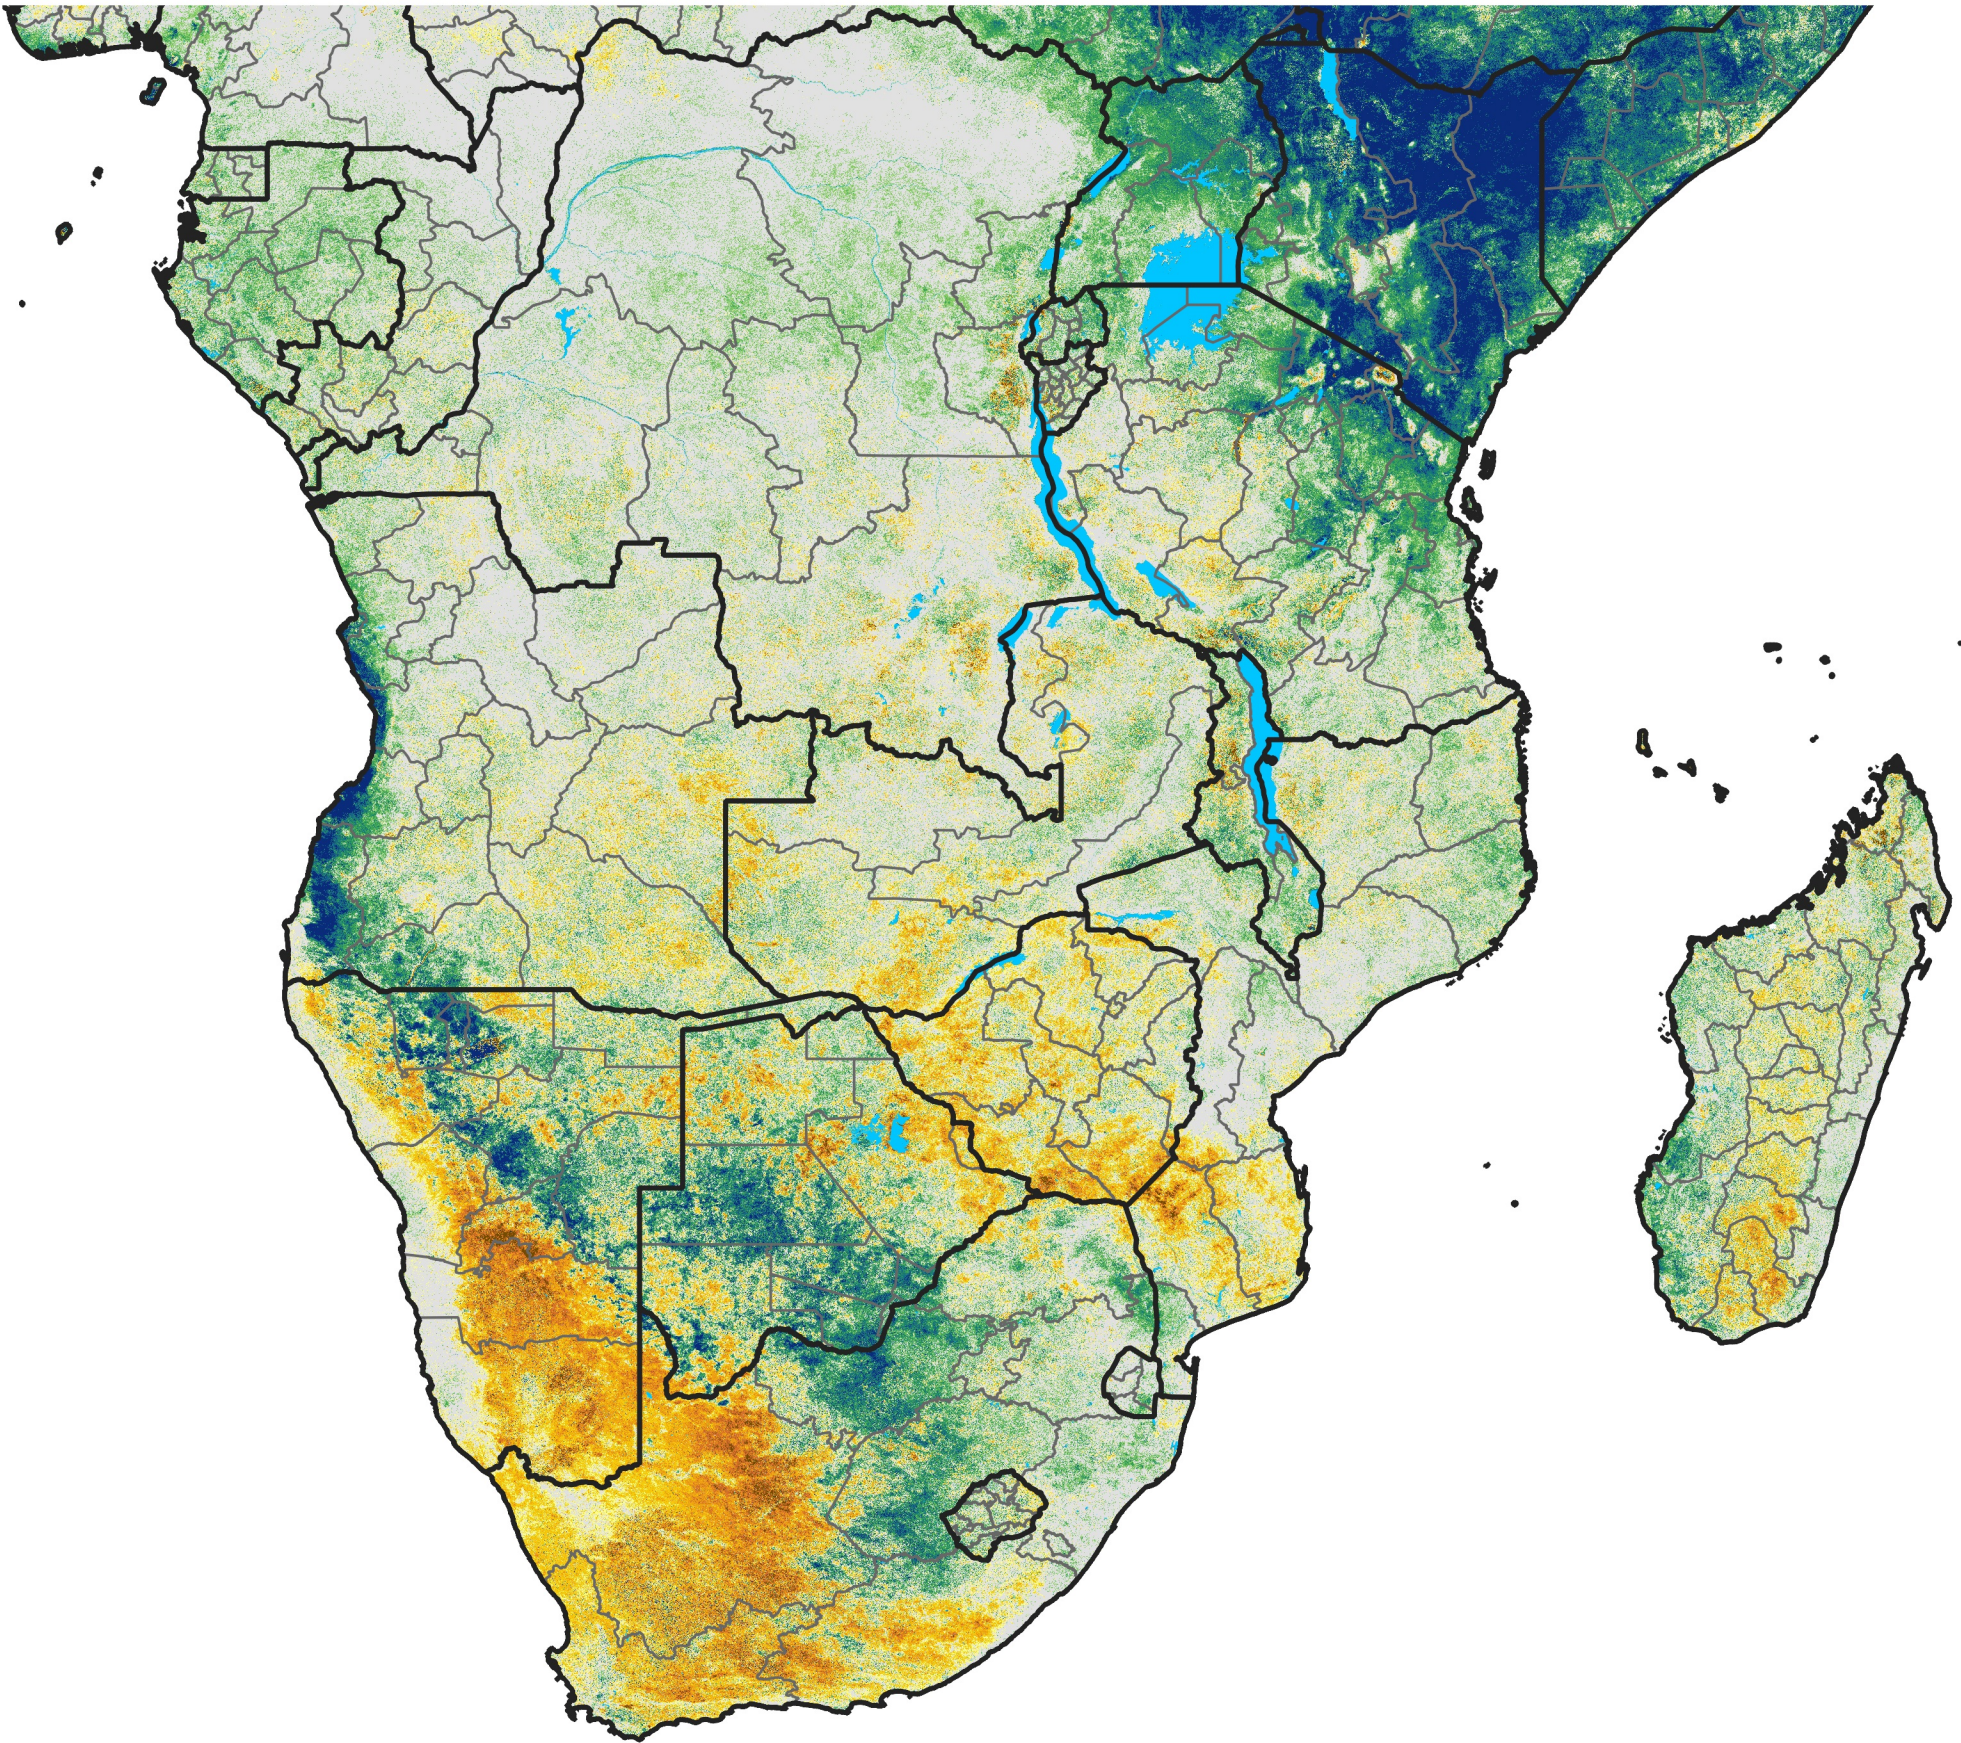

Southern Africa

Percent of Mean NDVI

2020 / Mean (2012 - 2021)
Period 05 / Jan 16 - 25, 2020

Percent of Normal