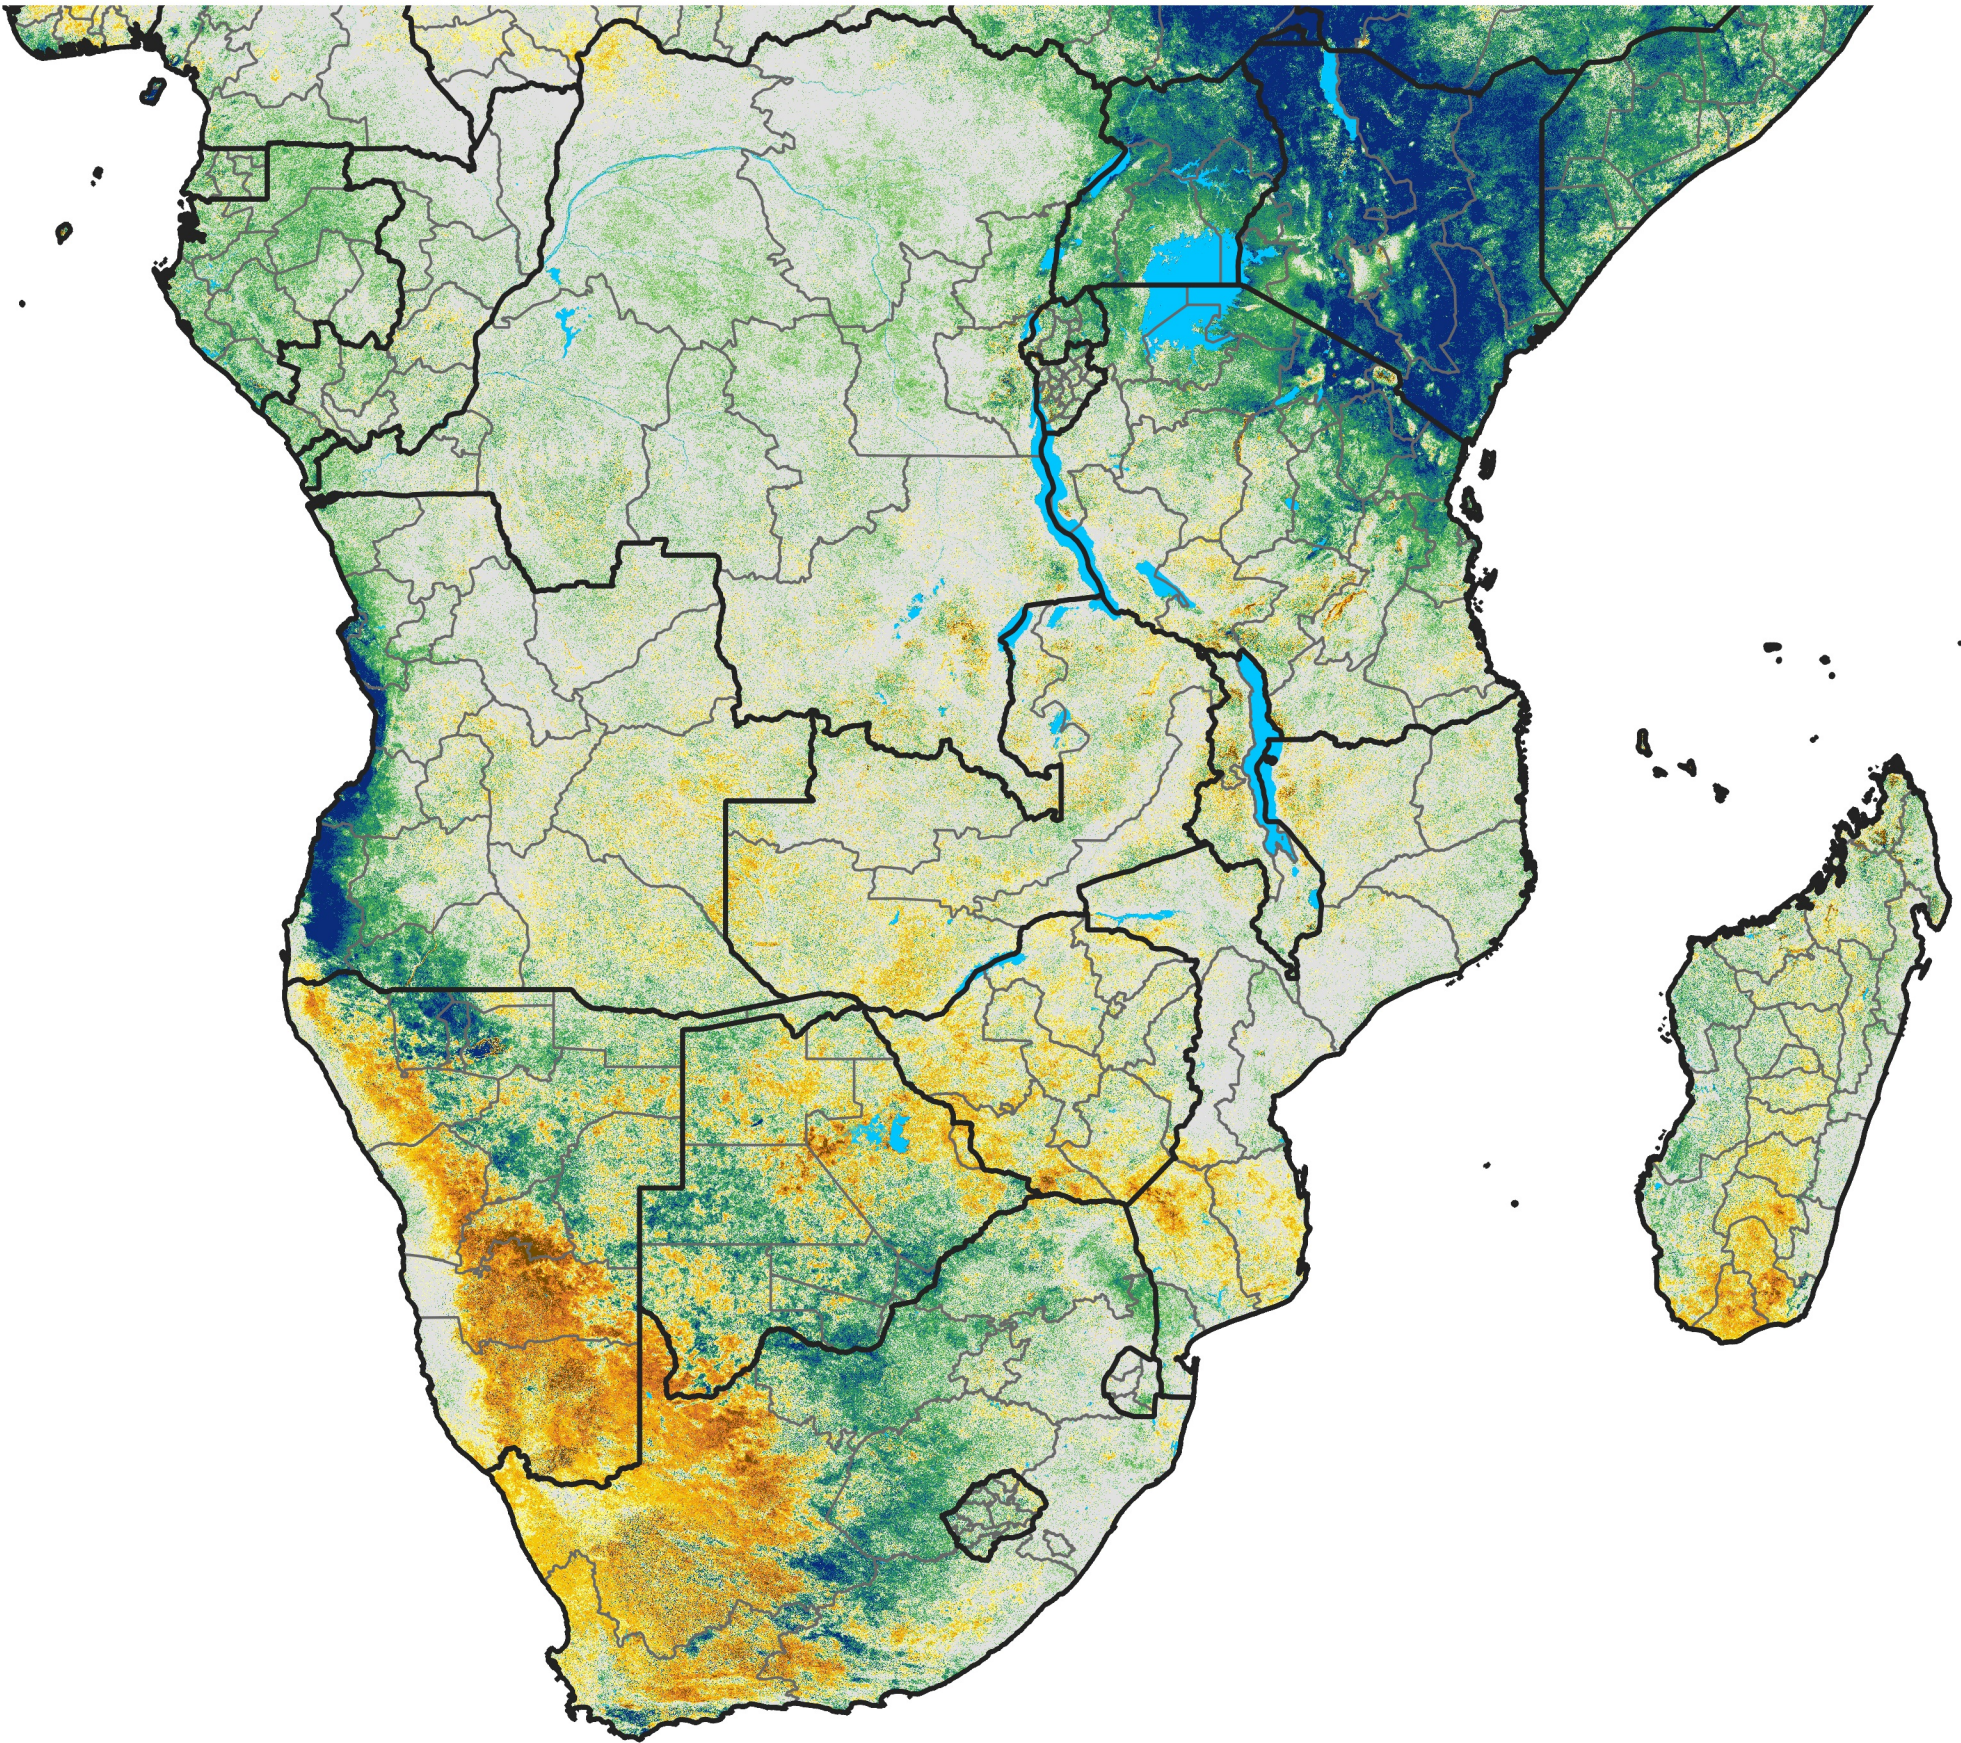

Southern Africa

Percent of Mean NDVI

2020 / Mean (2012 - 2021)
Period 09 / Feb 06 - 15, 2020

Percent of Normal