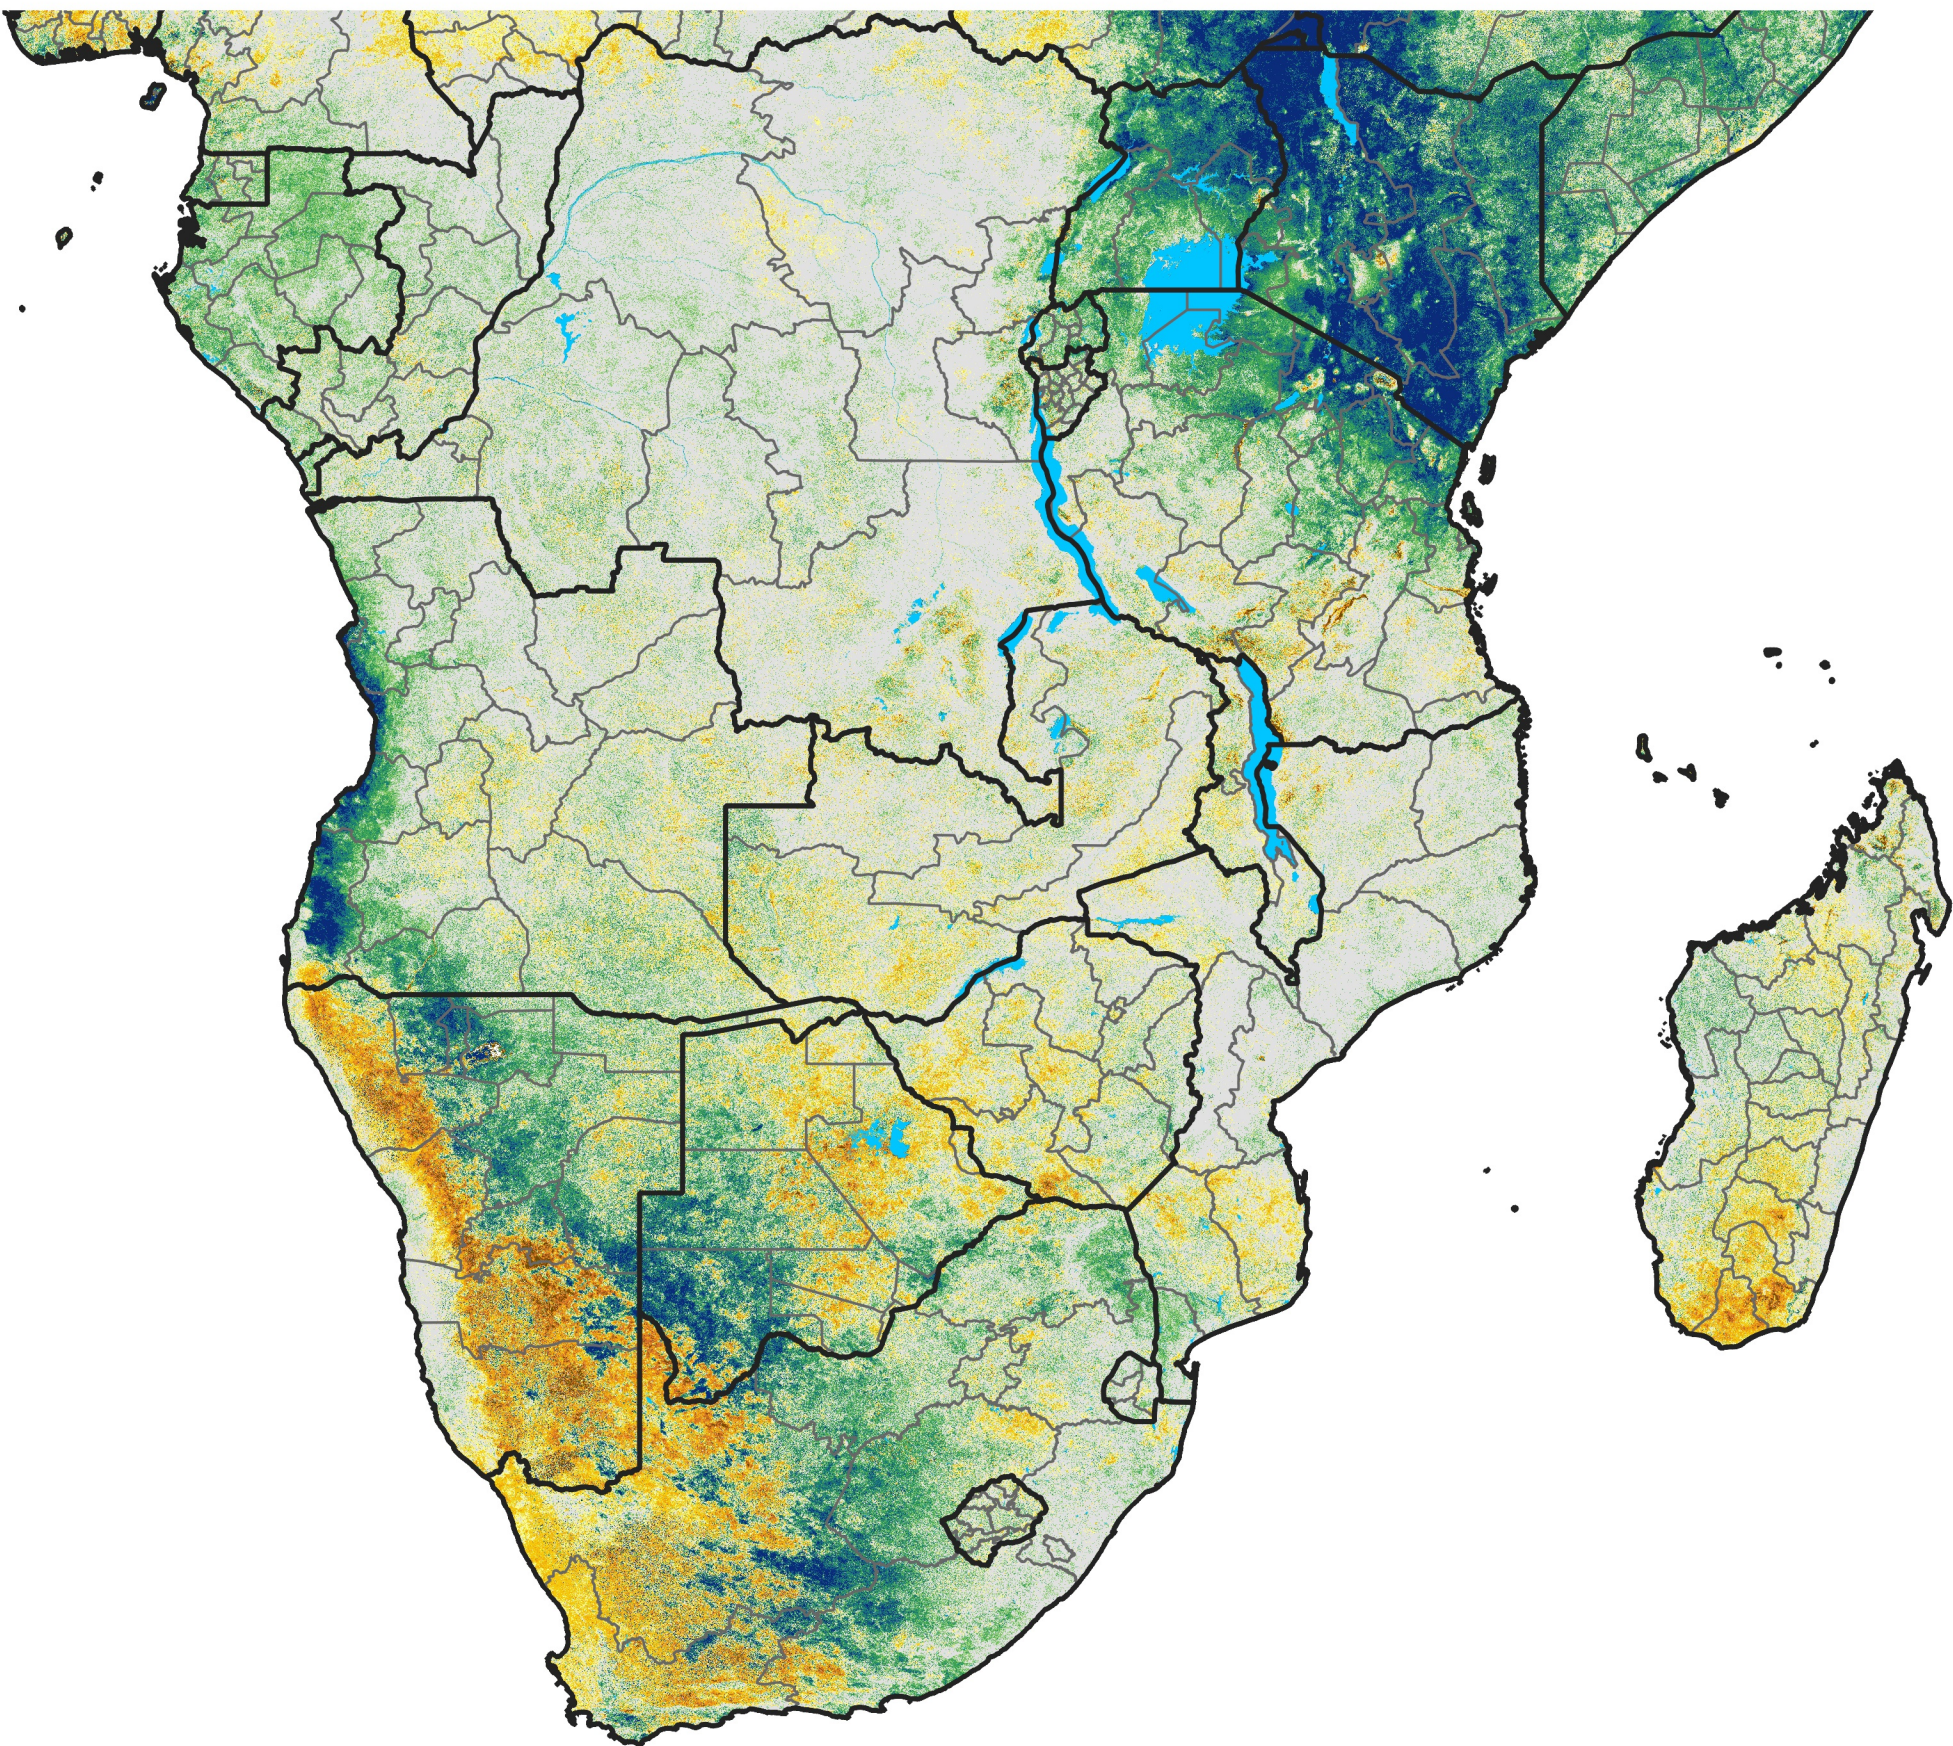

Southern Africa

Percent of Mean NDVI

2020 / Mean (2012 - 2021)
Period 14 / Mar 01 - 10, 2020

Percent of Normal