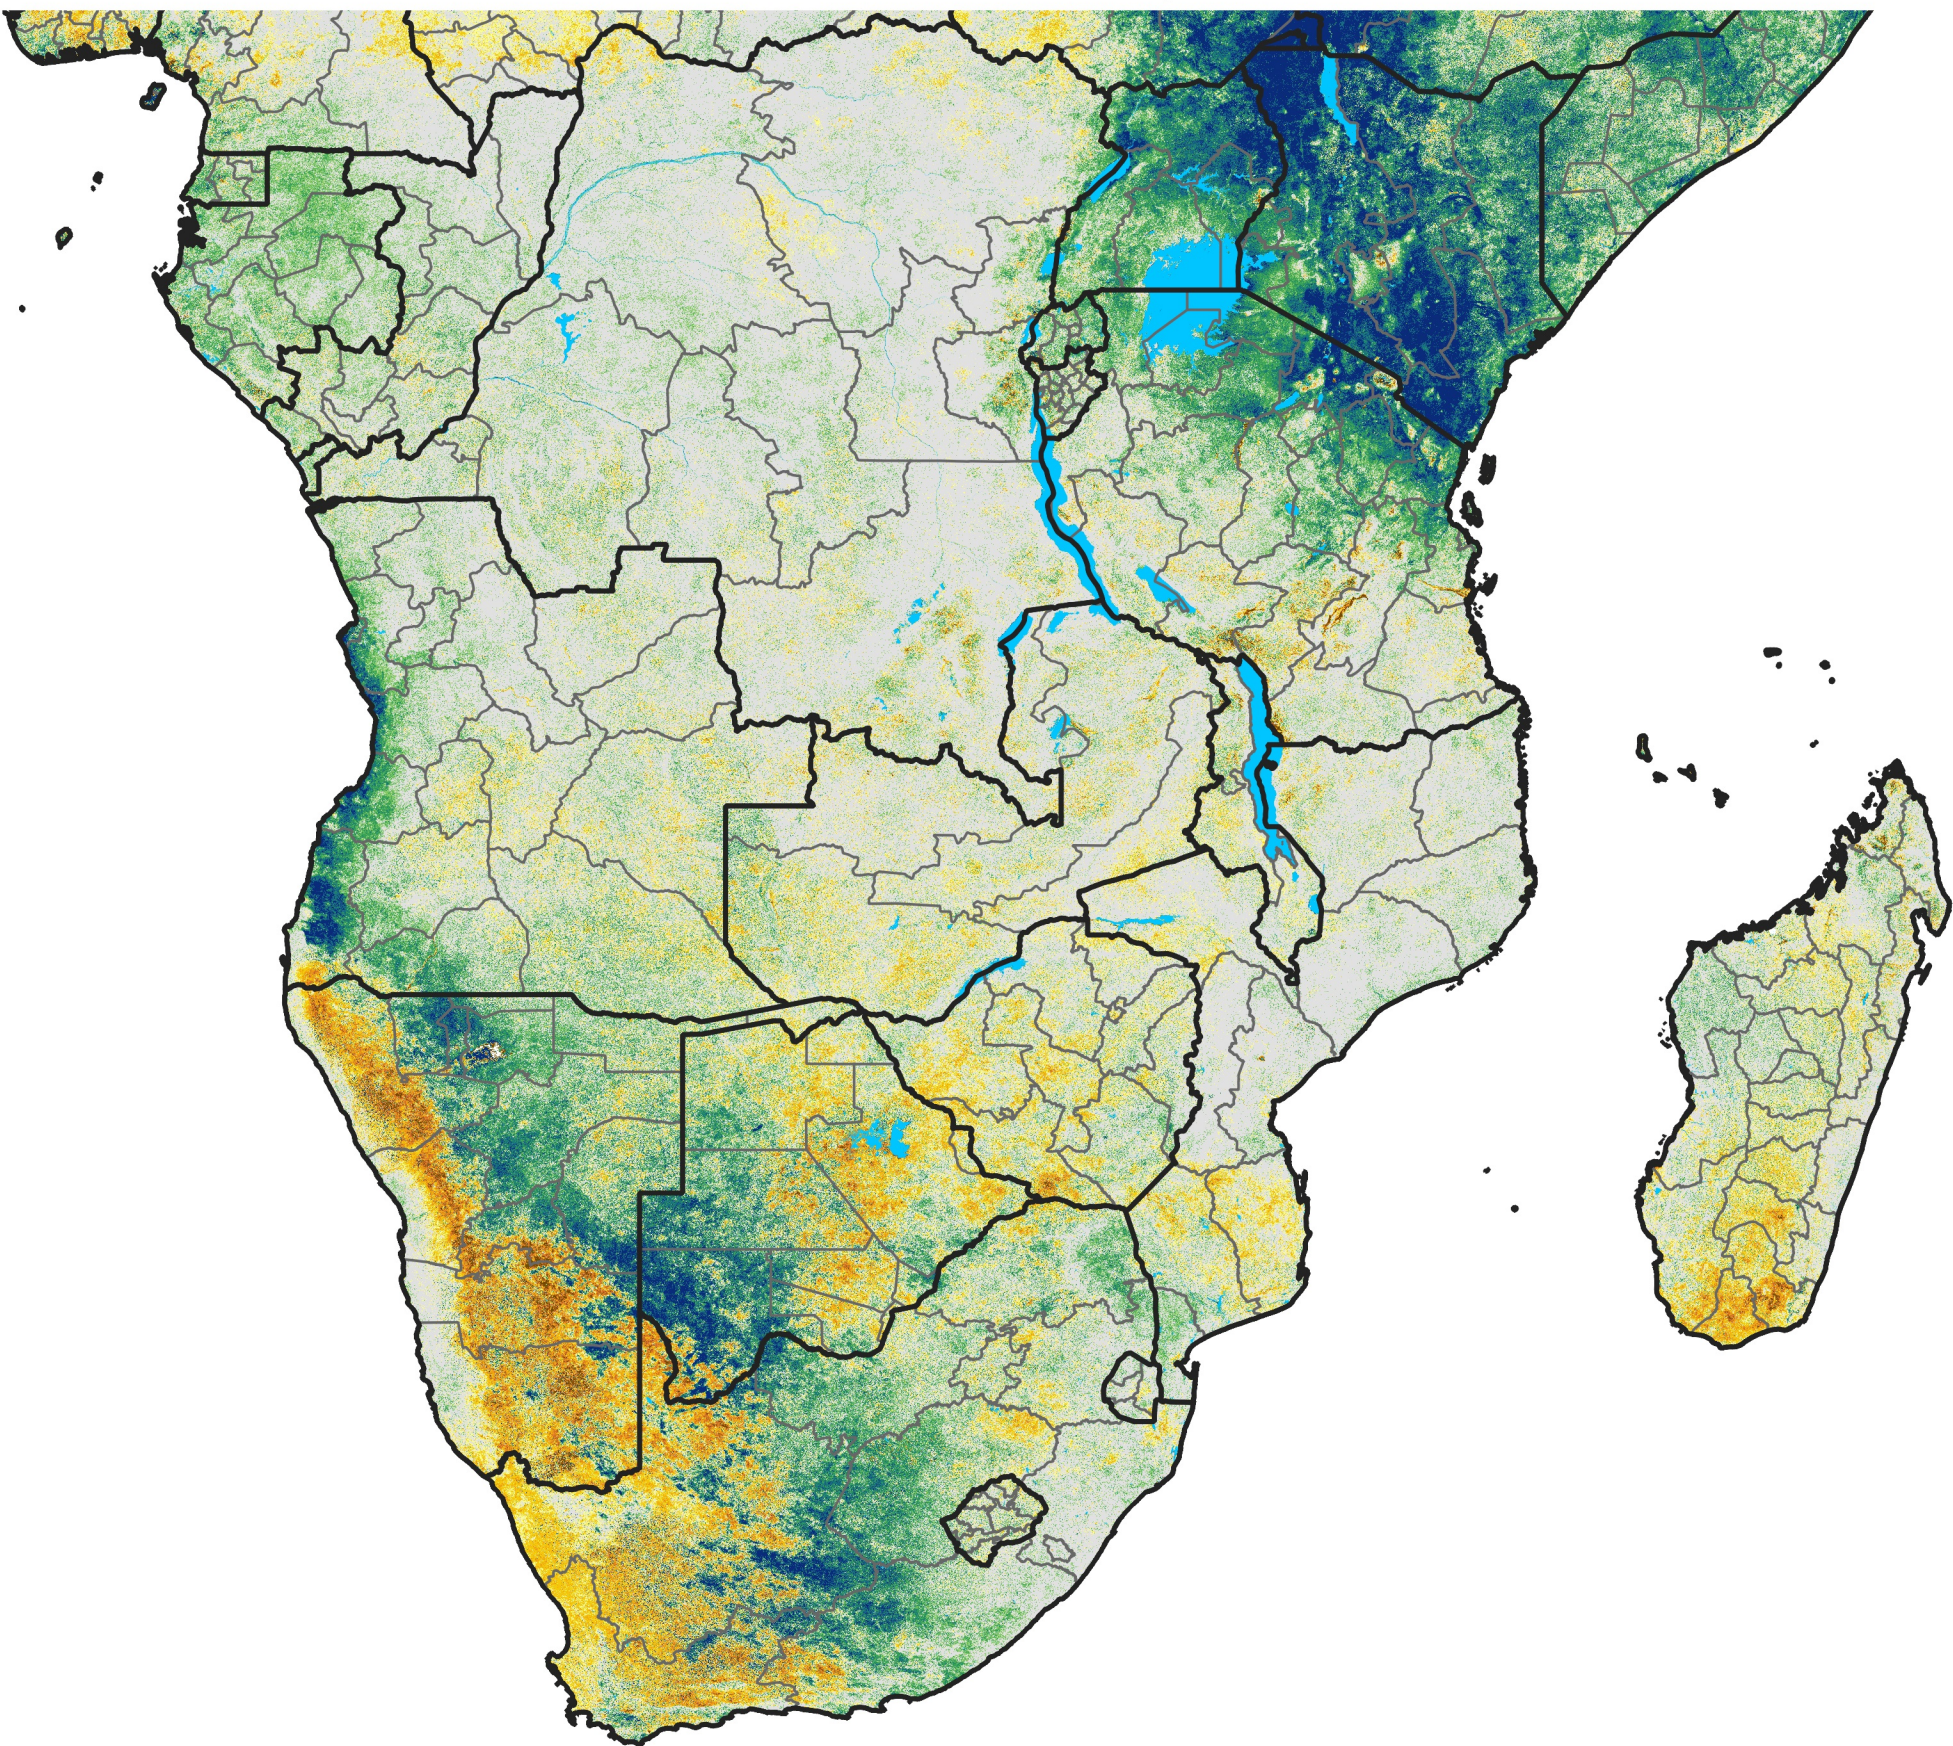

Southern Africa
Percent of Mean NDVI
2020 / Mean (2012 - 2021)
Period 15 / Mar 06 - 15, 2020

Percent of Normal