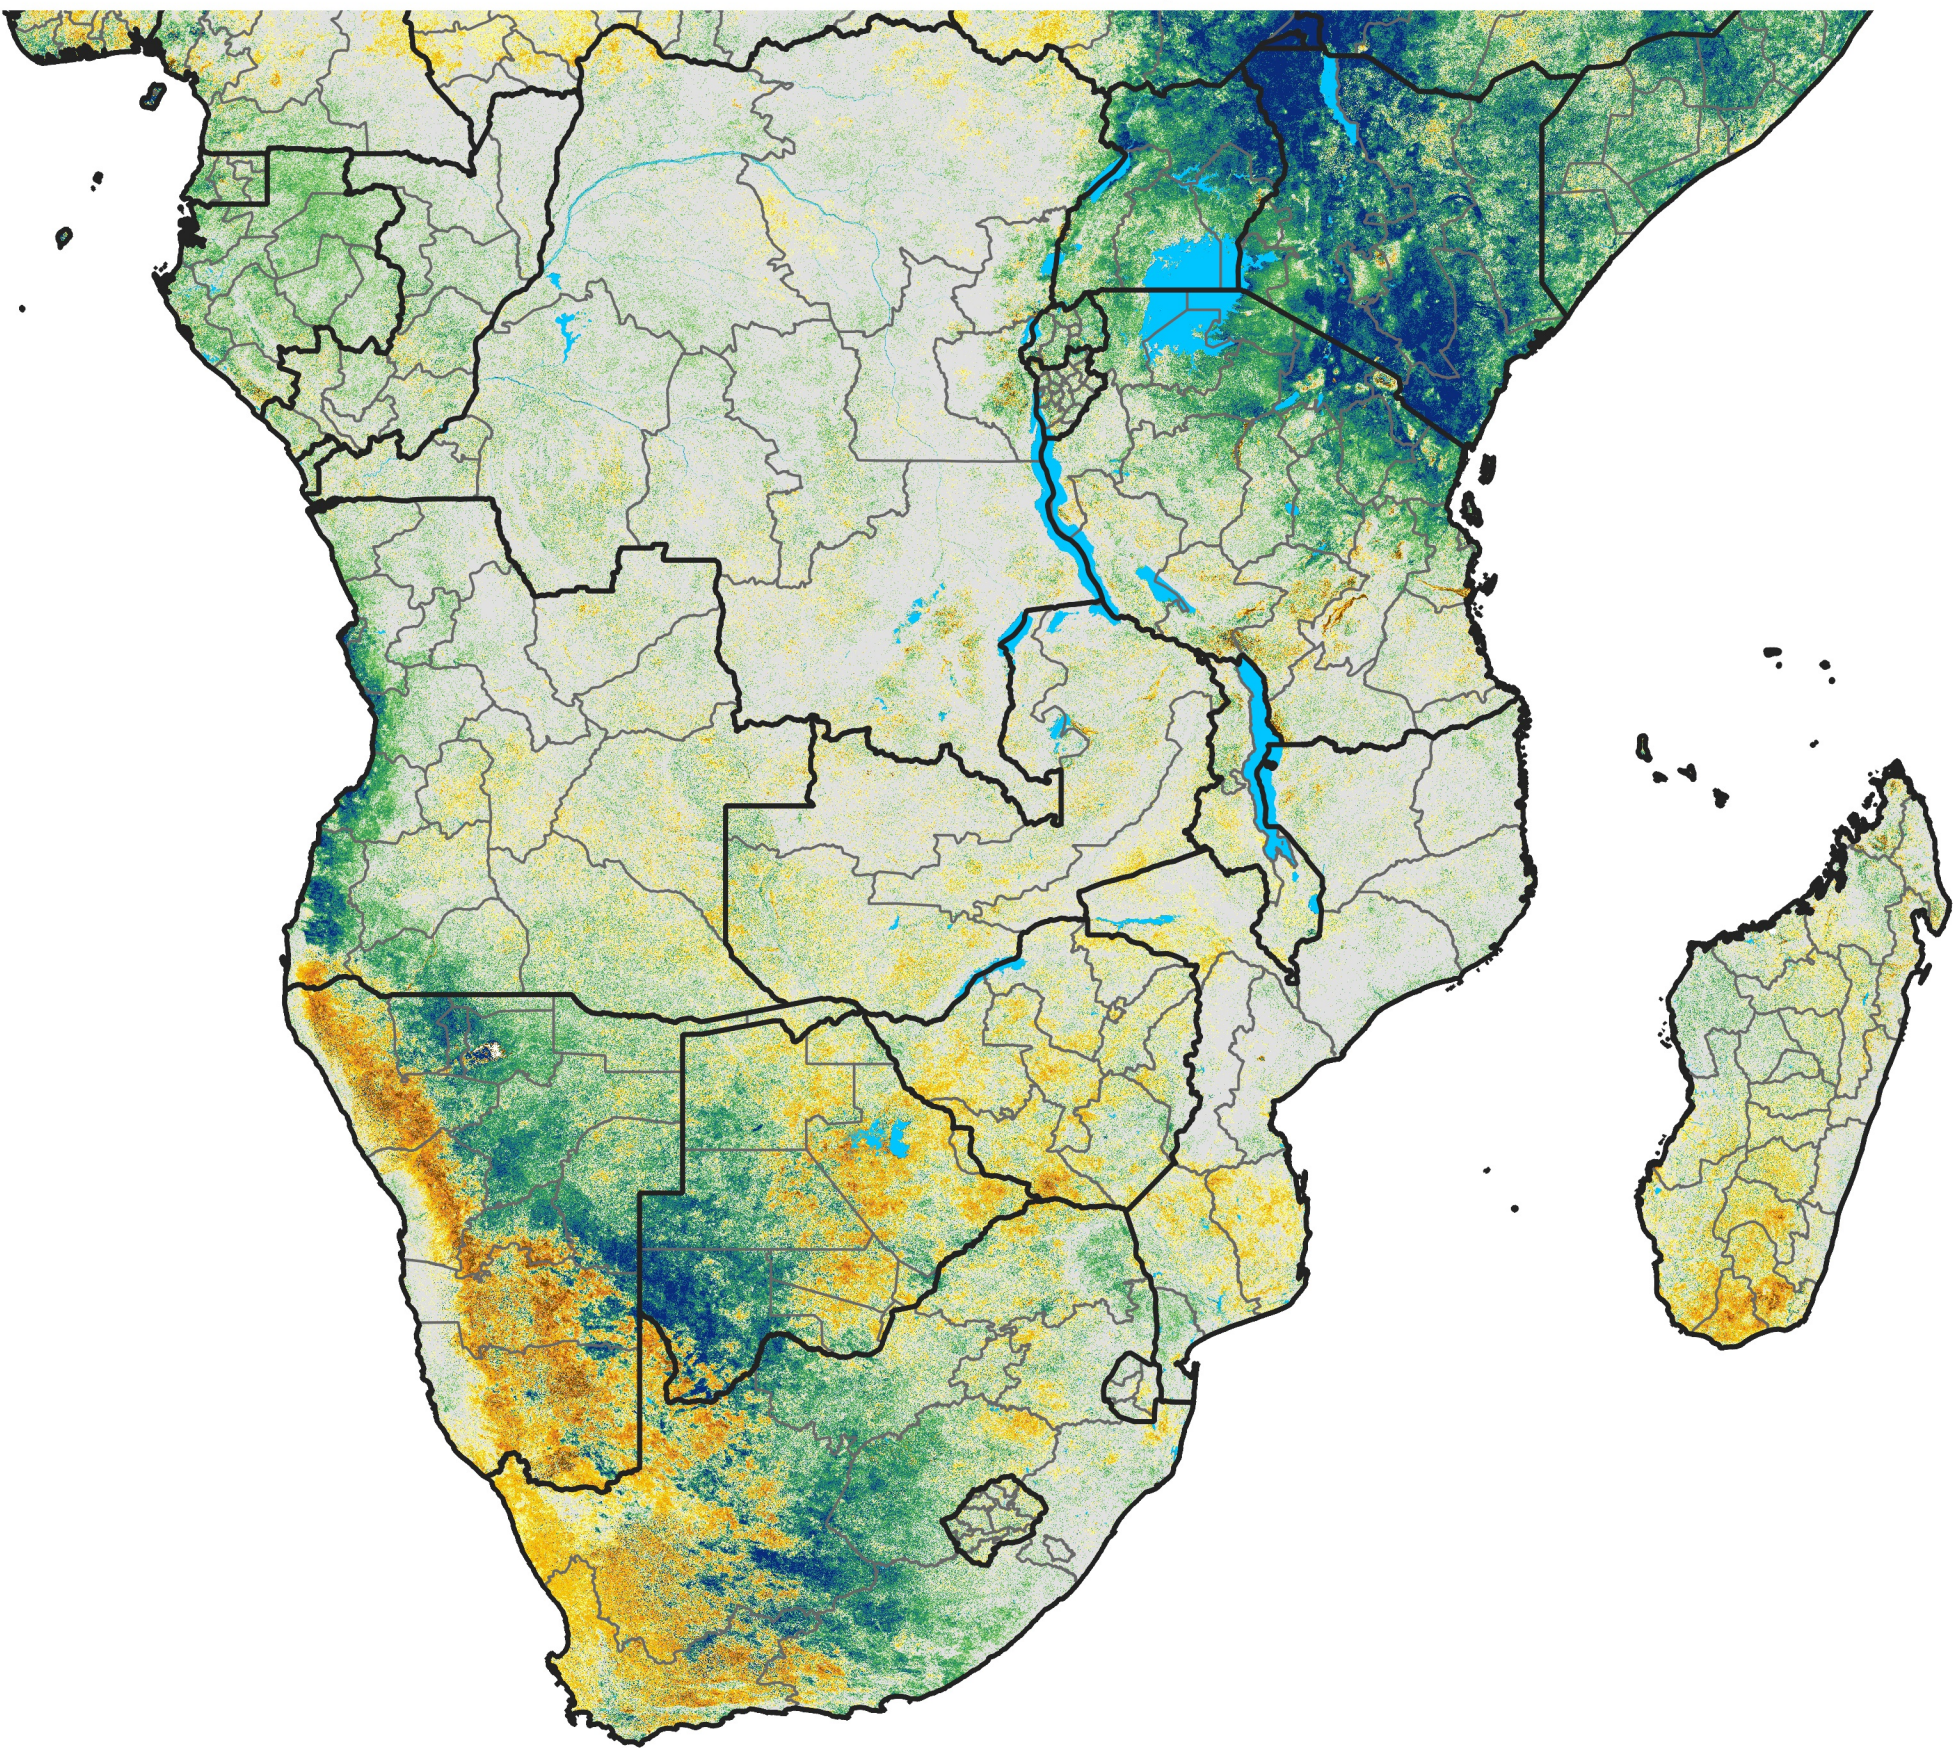

Southern Africa
Percent of Mean NDVI
2020 / Mean (2012 - 2021)
Period 16 / Mar 11 - 20, 2020

Percent of Normal