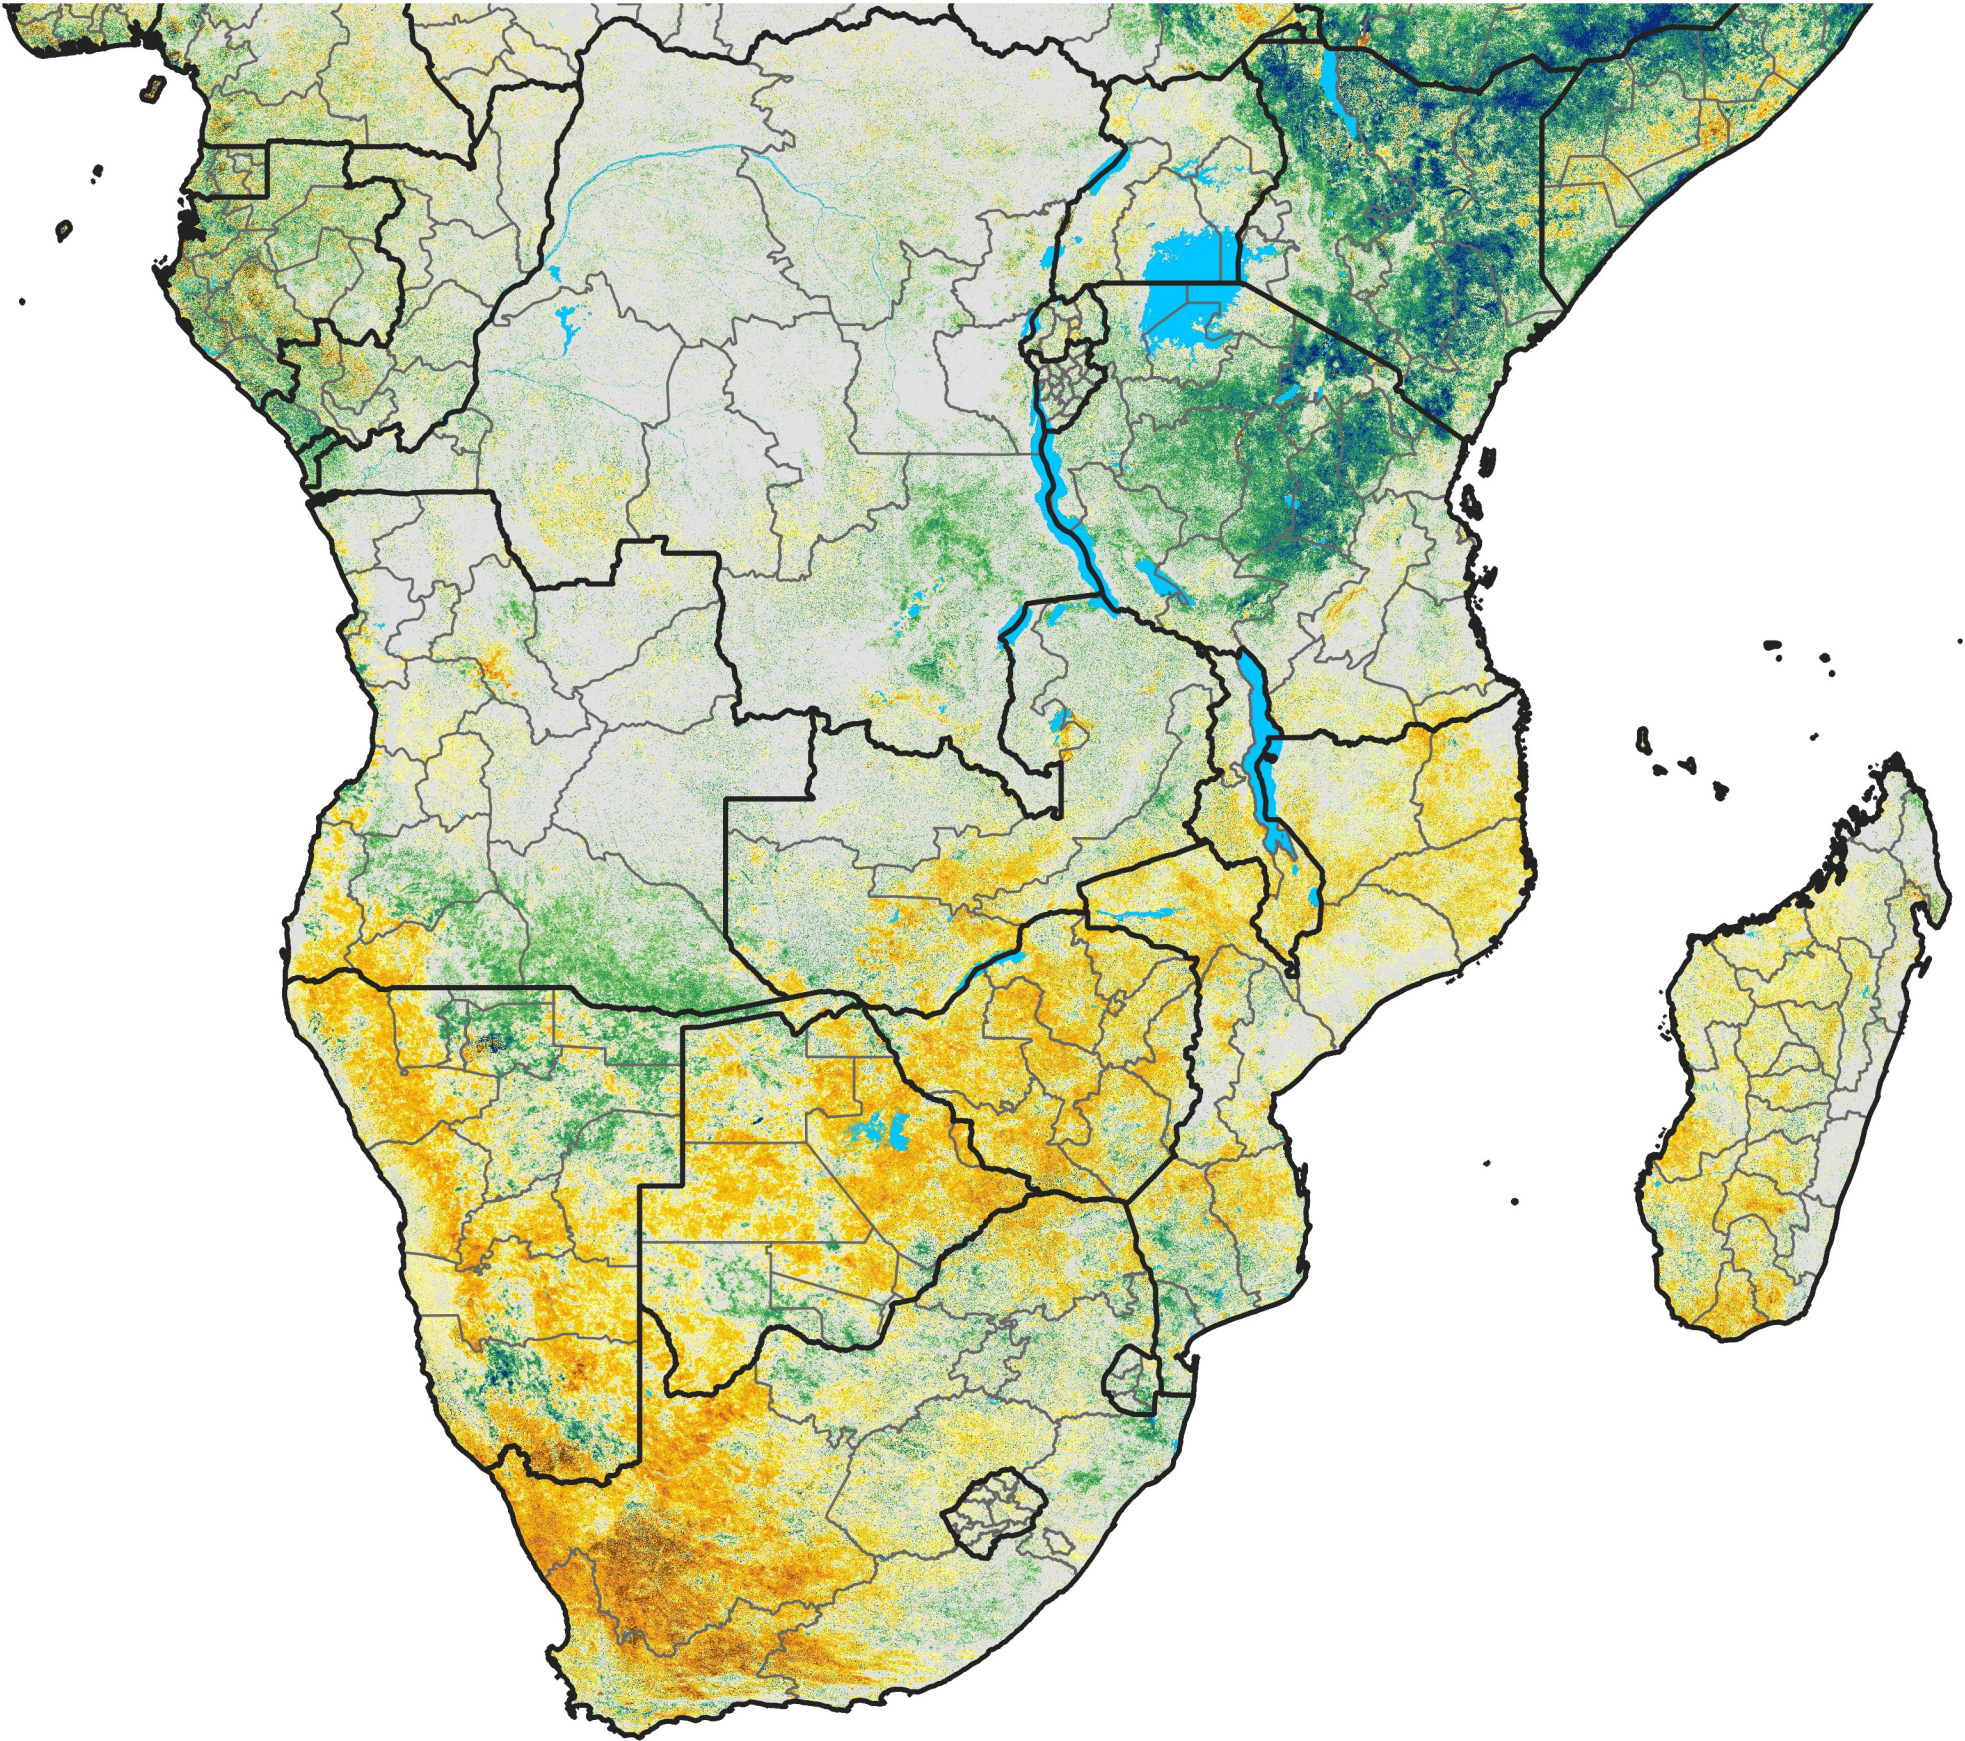

Southern Africa

Percent of Mean NDVI

2020 / Mean (2012 - 2021)
Period 33 / Jun 06 - 15, 2020

Percent of Normal