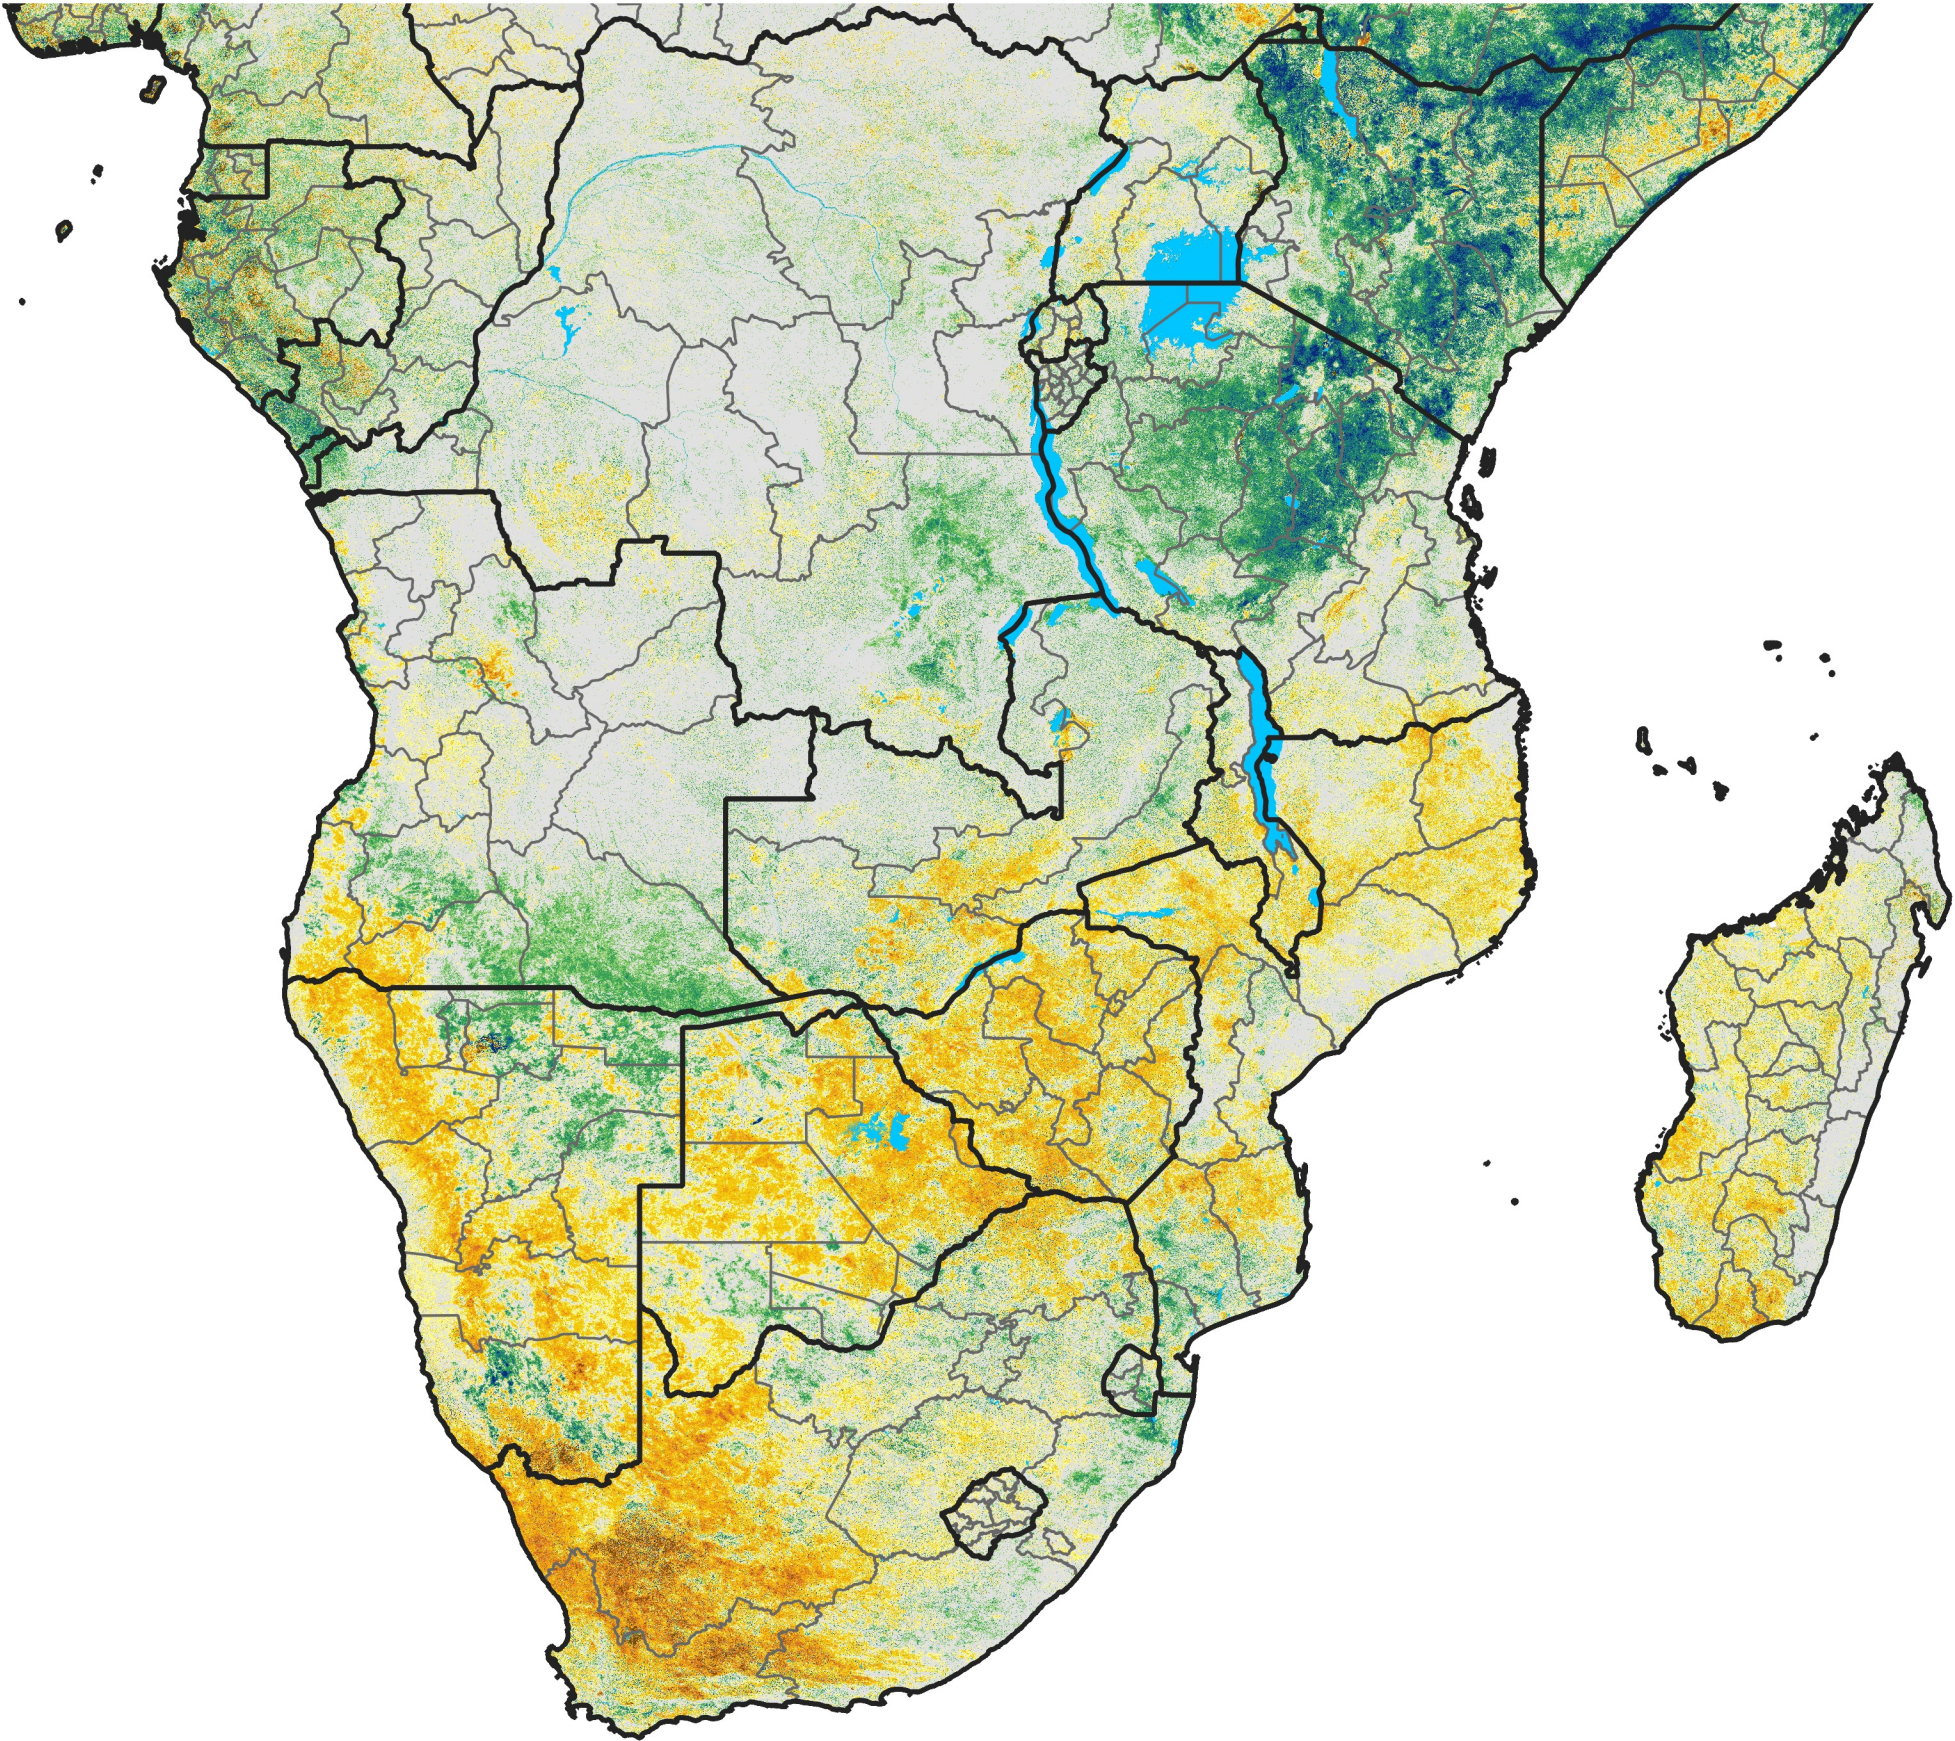

Southern Africa

Percent of Mean NDVI

2020 / Mean (2012 - 2021)
Period 34 / Jun 11 - 20, 2020

Percent of Normal