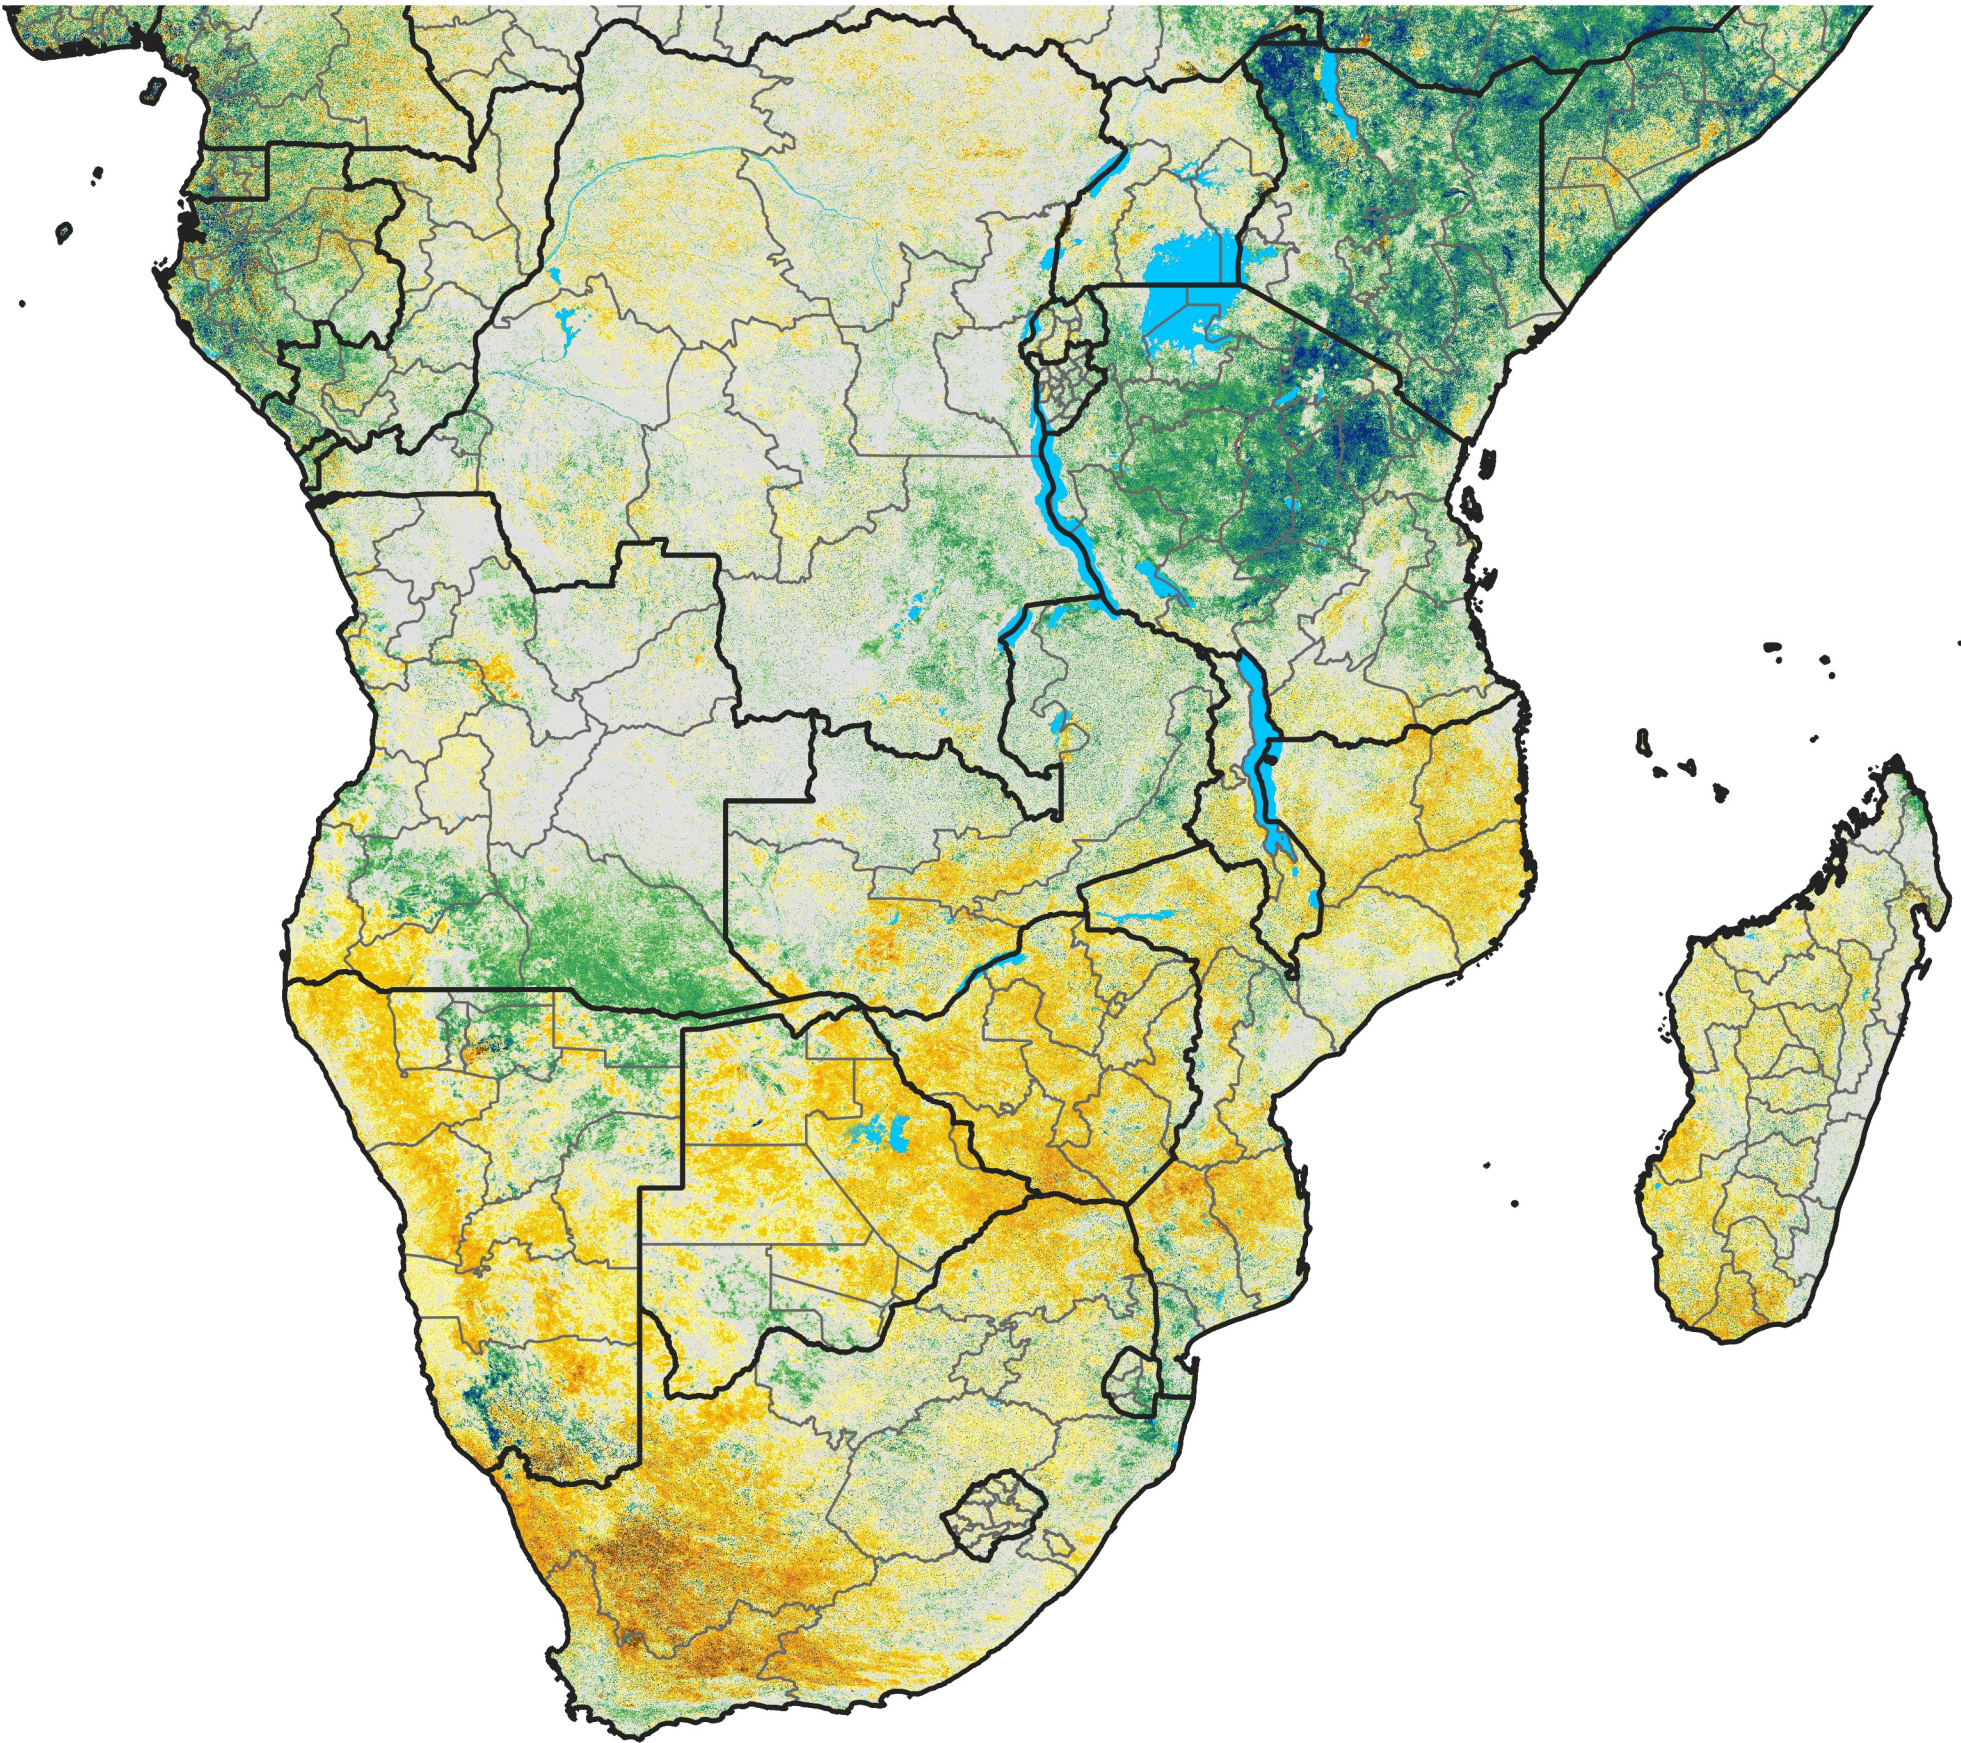

# Southern Africa

## Percent of Mean NDVI

2020 / Mean (2012 - 2021)

Period 40 / Jul 11 - 20, 2020