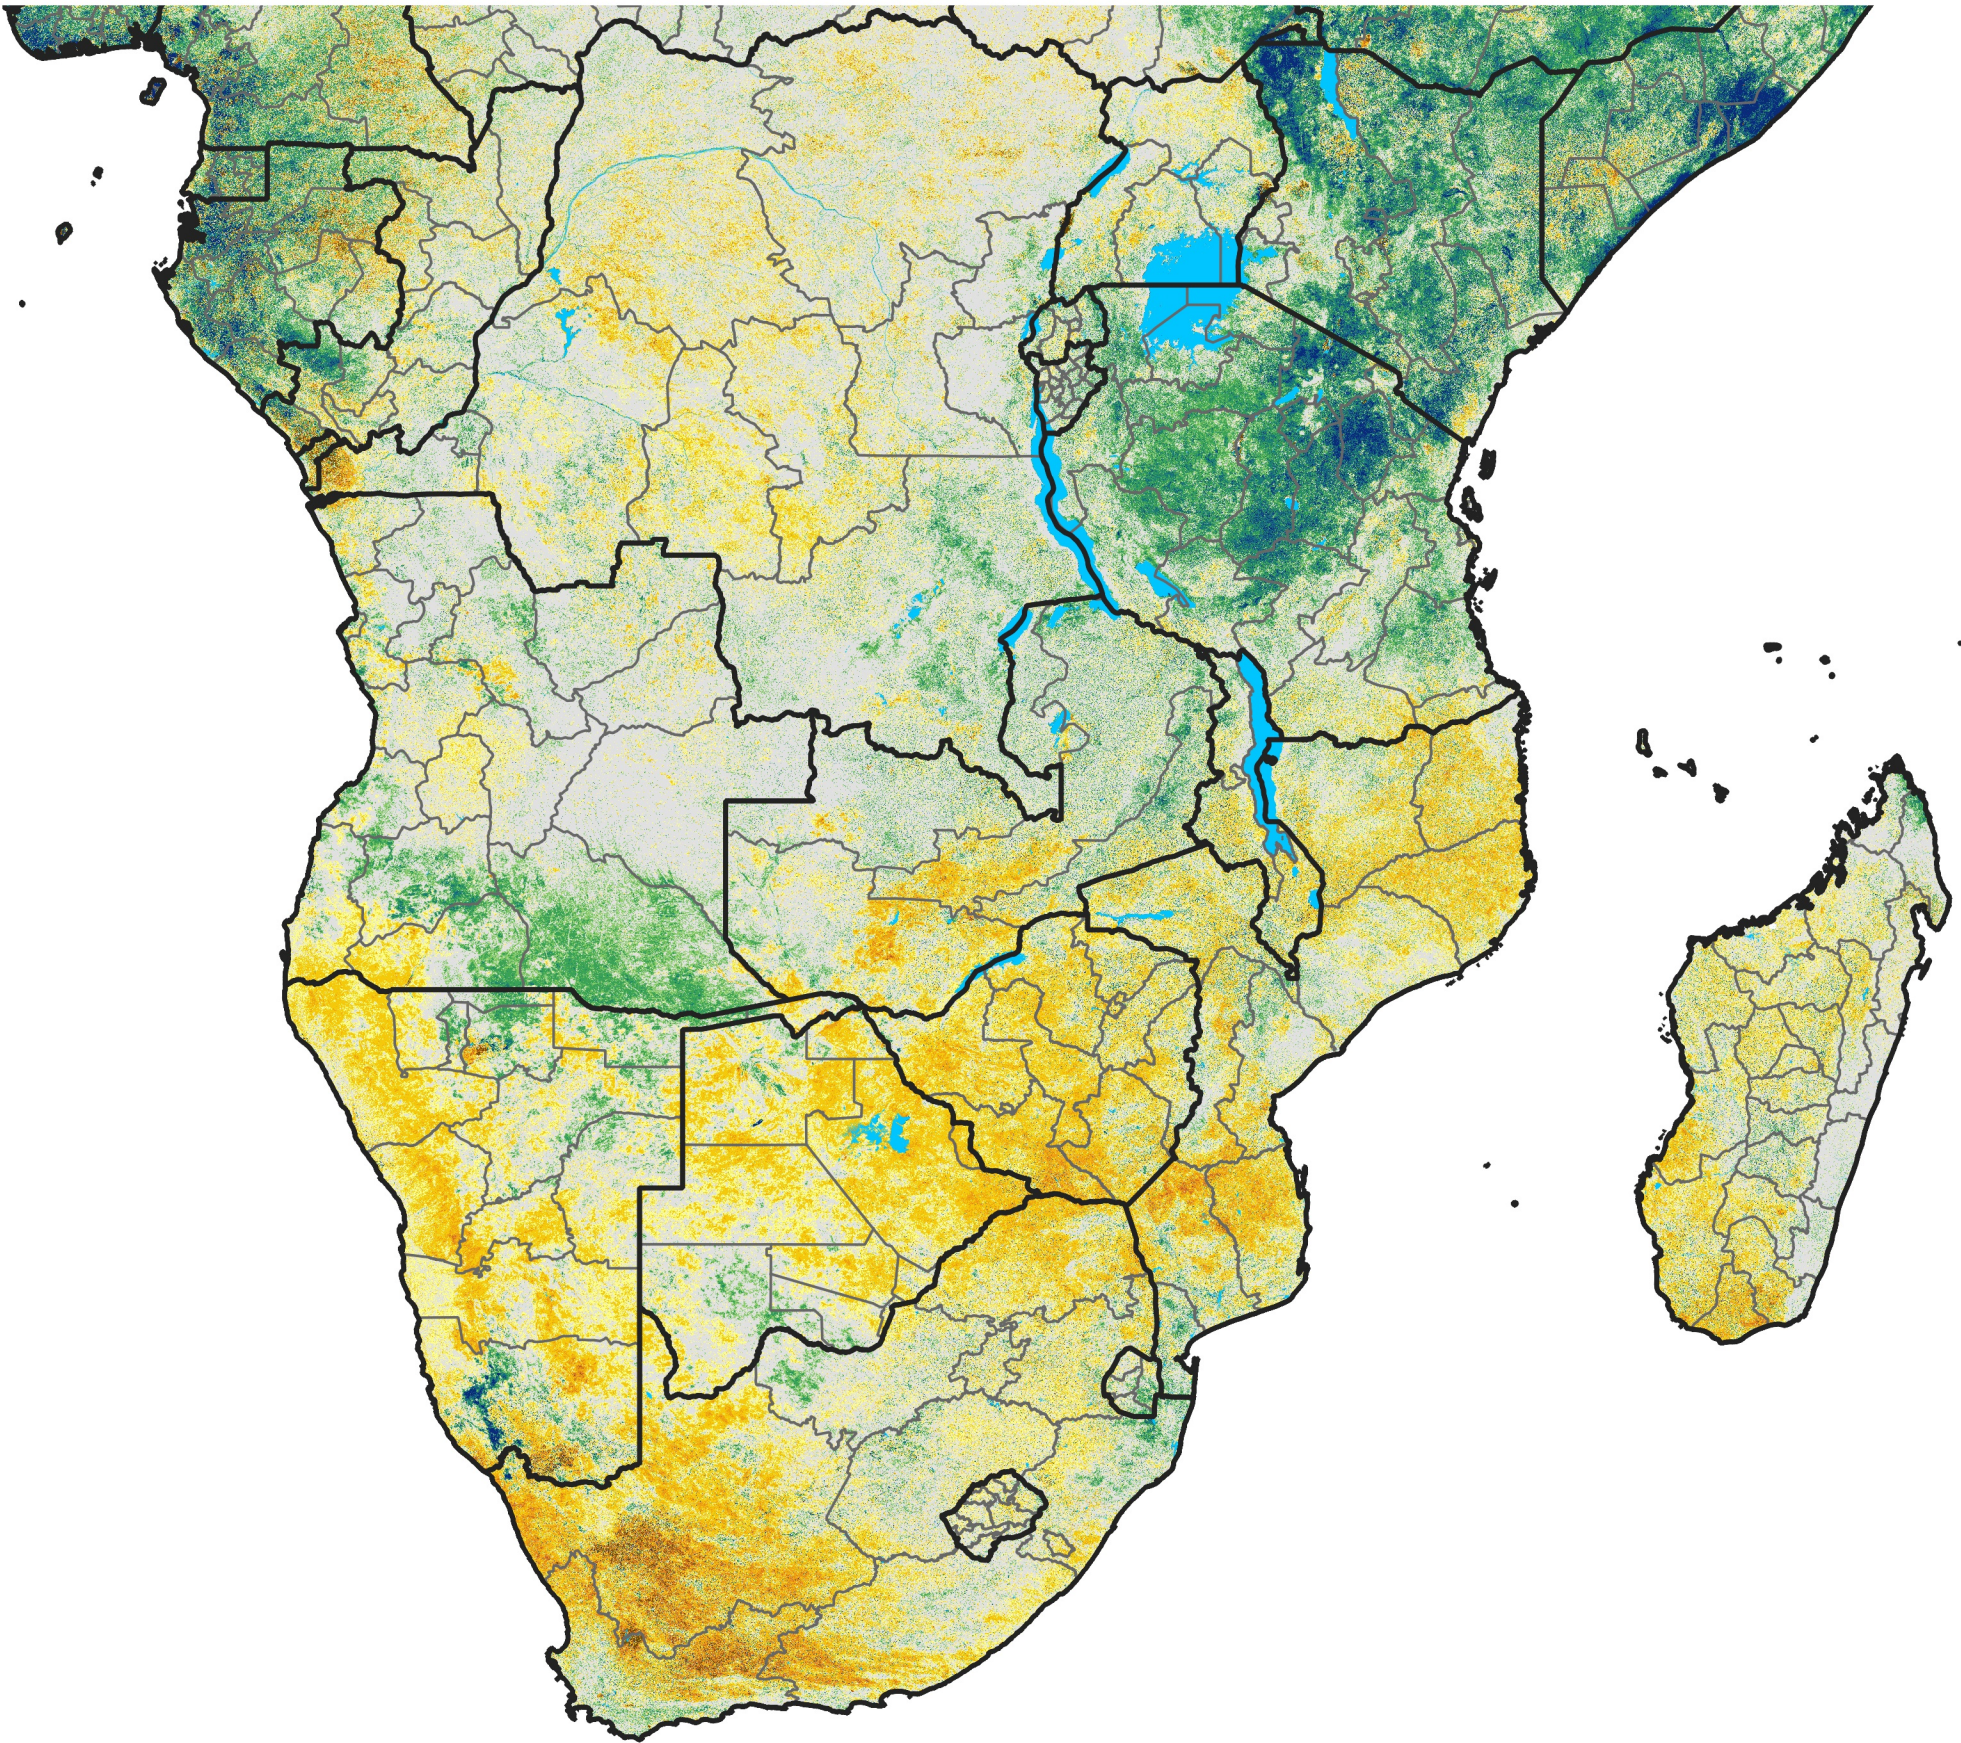

# Southern Africa

## Percent of Mean NDVI

2020 / Mean (2012 - 2021)

Period 43 / Jul 26 - Aug 05, 2020