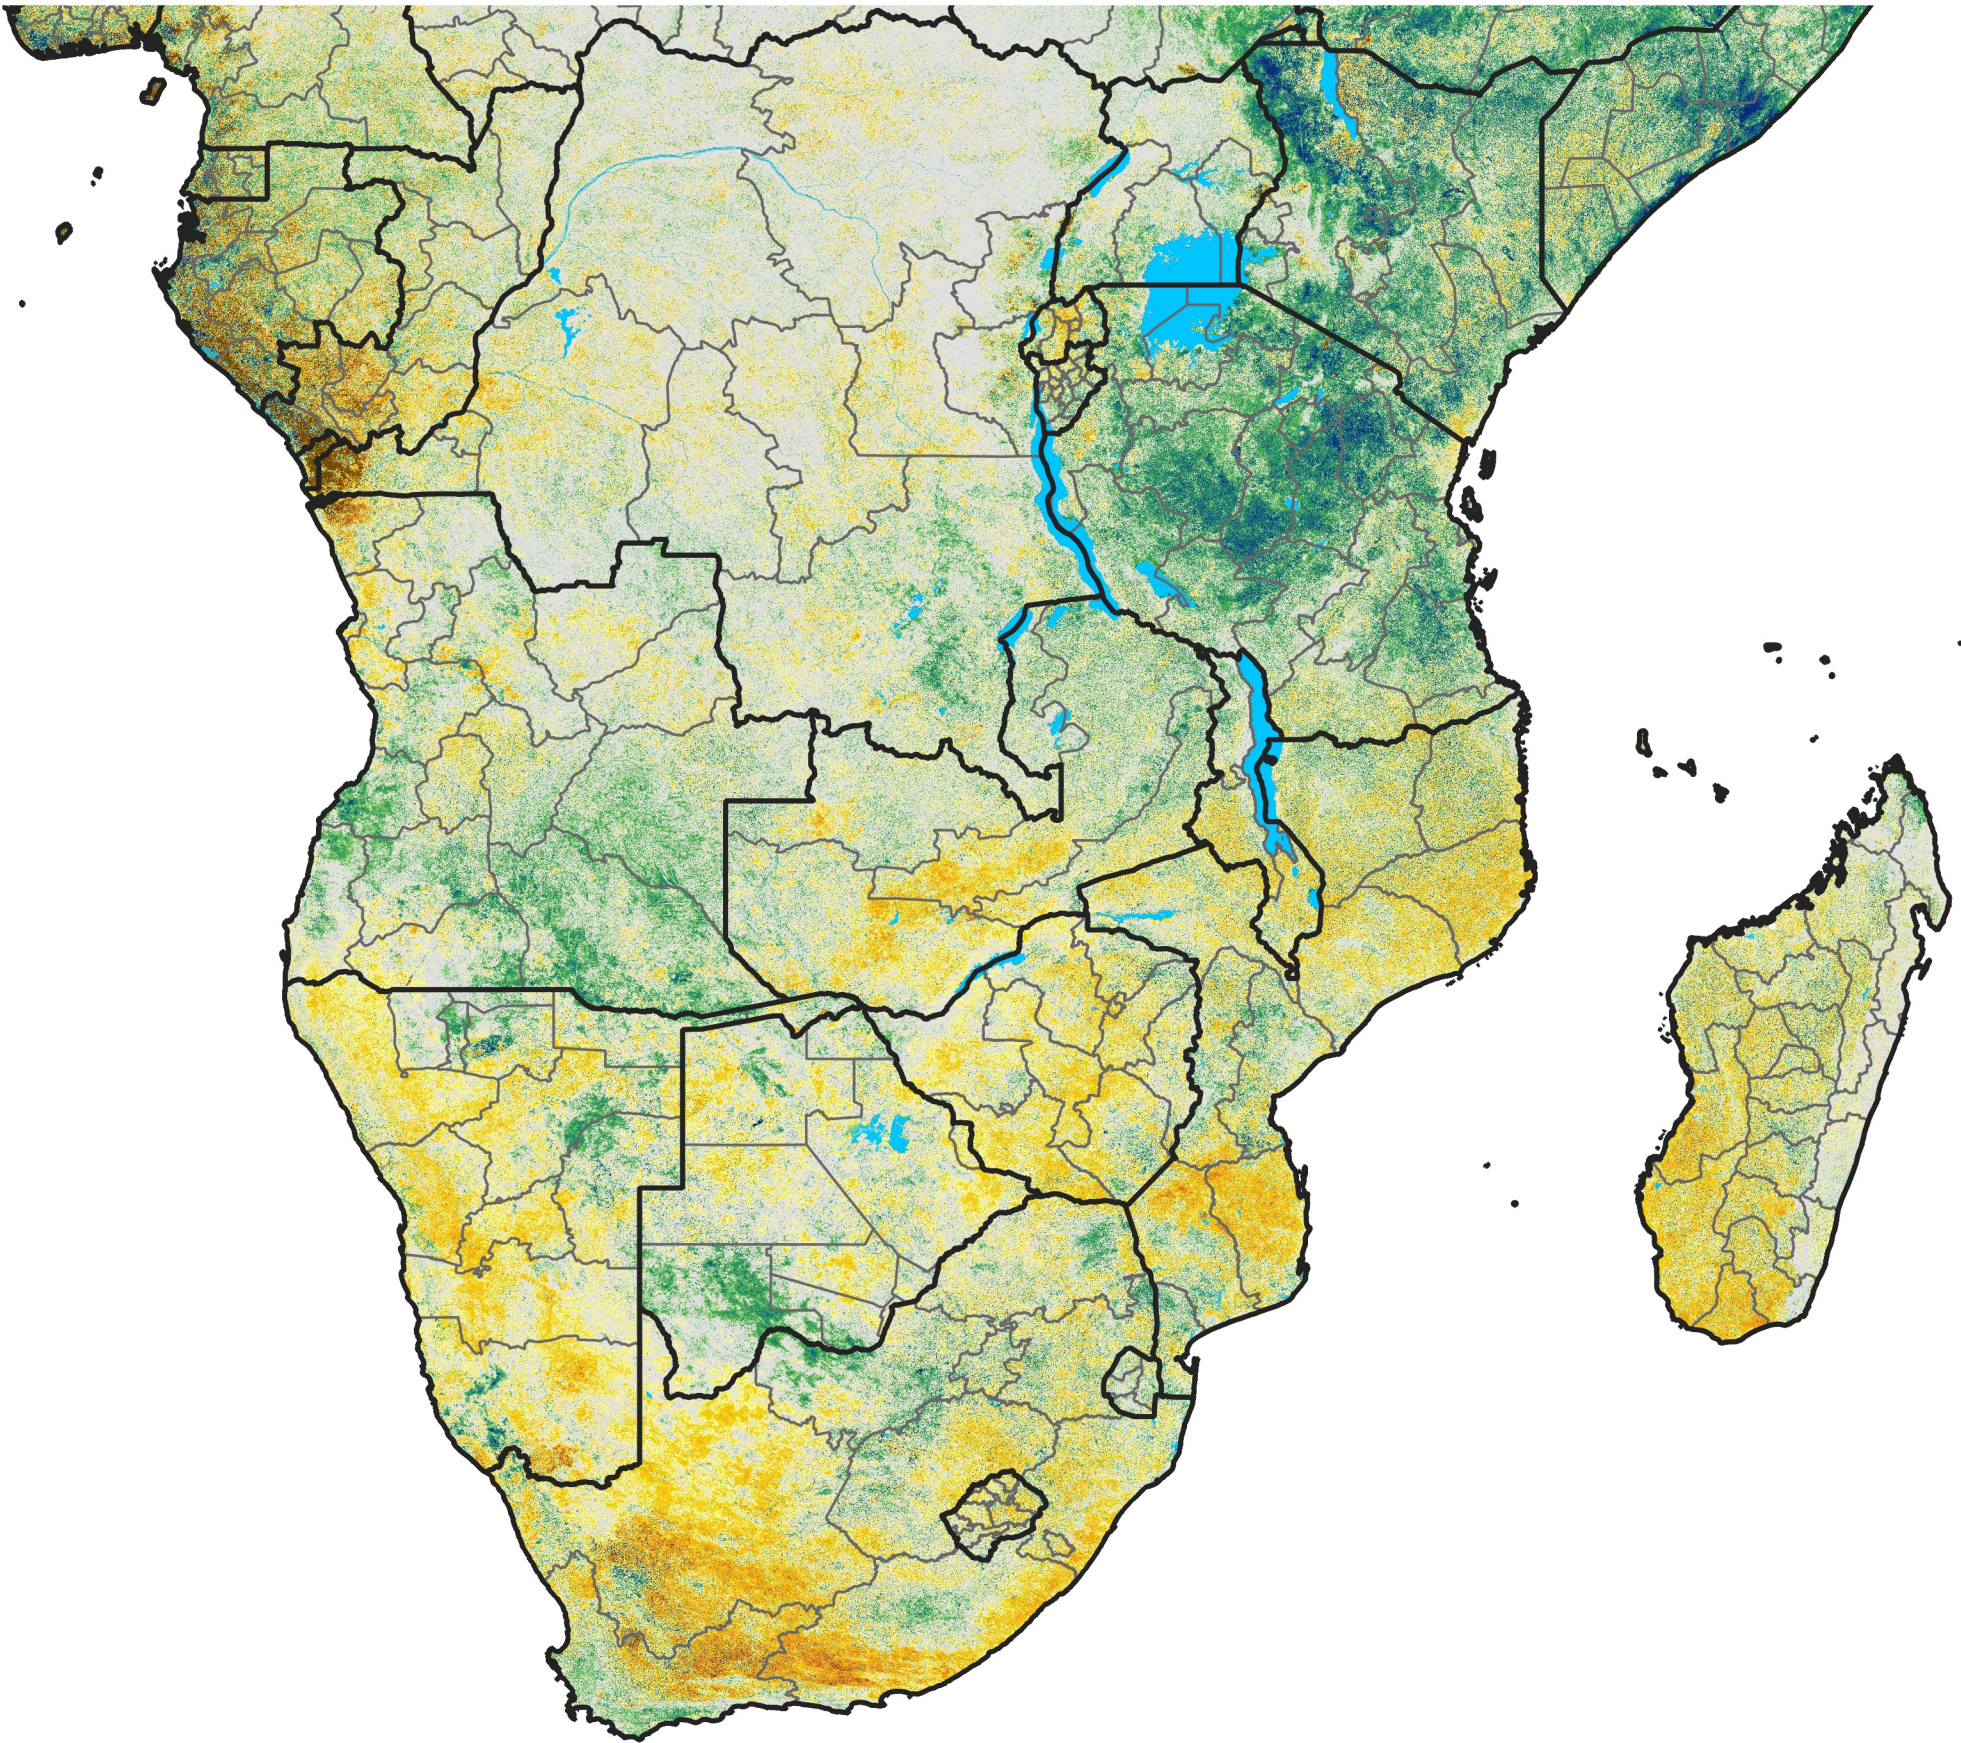

Southern Africa

Percent of Mean NDVI

2020 / Mean (2012 - 2021)
Period 53 / Sep 16 - 25, 2020

Percent of Normal