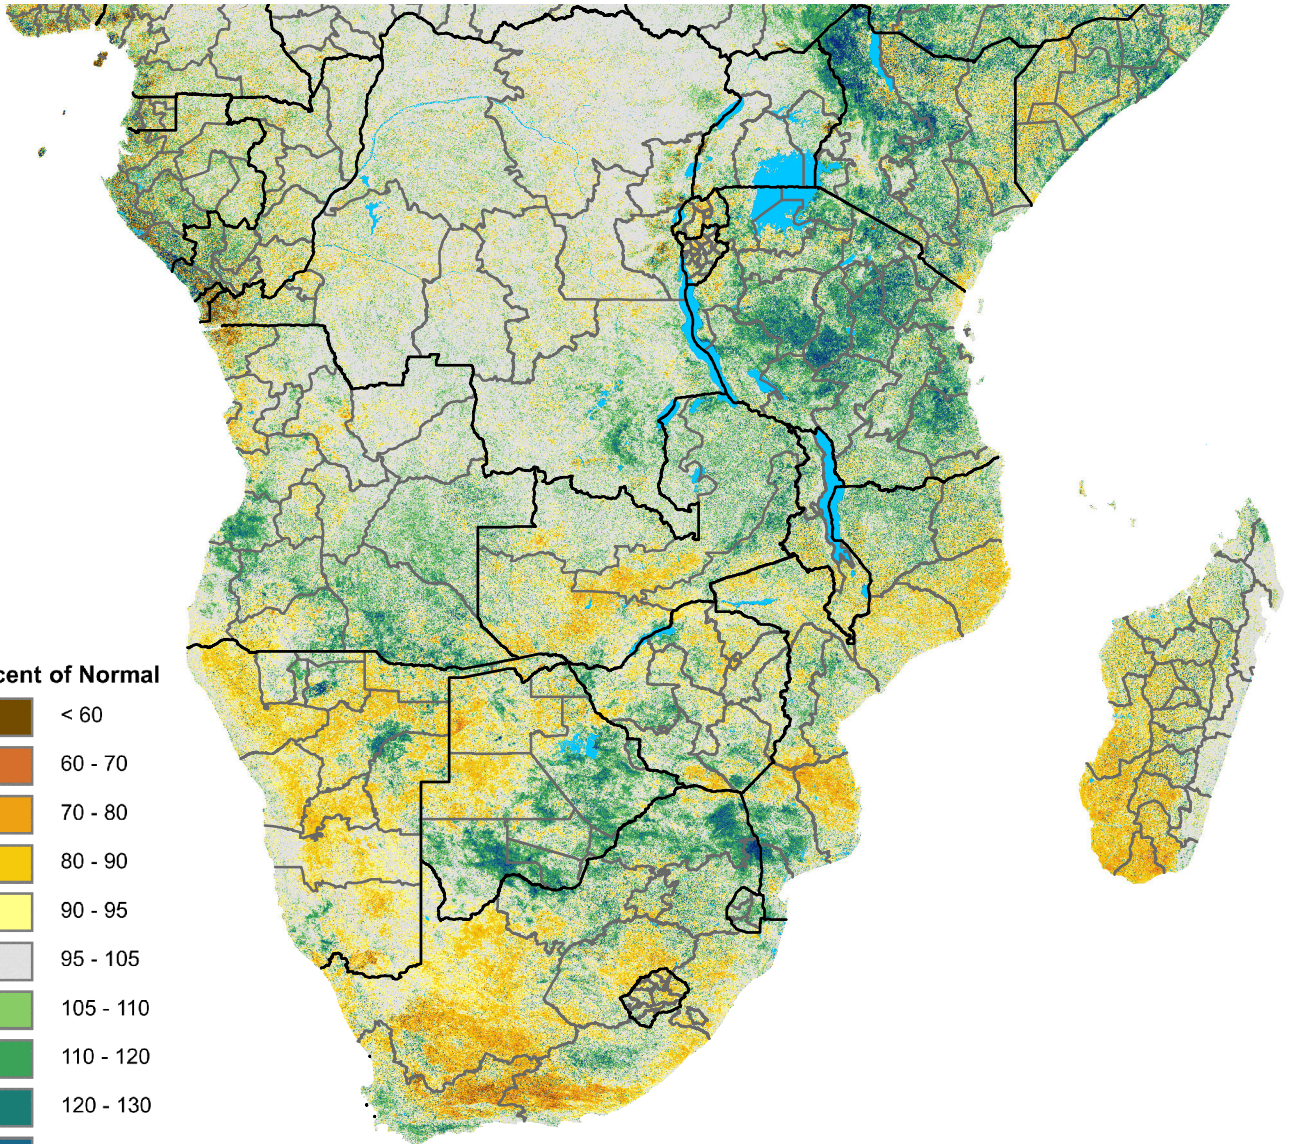

Southern Africa Percent of Mean NDVI

Period 57 / Oct 06 - 15, 2020

Percent of Normal