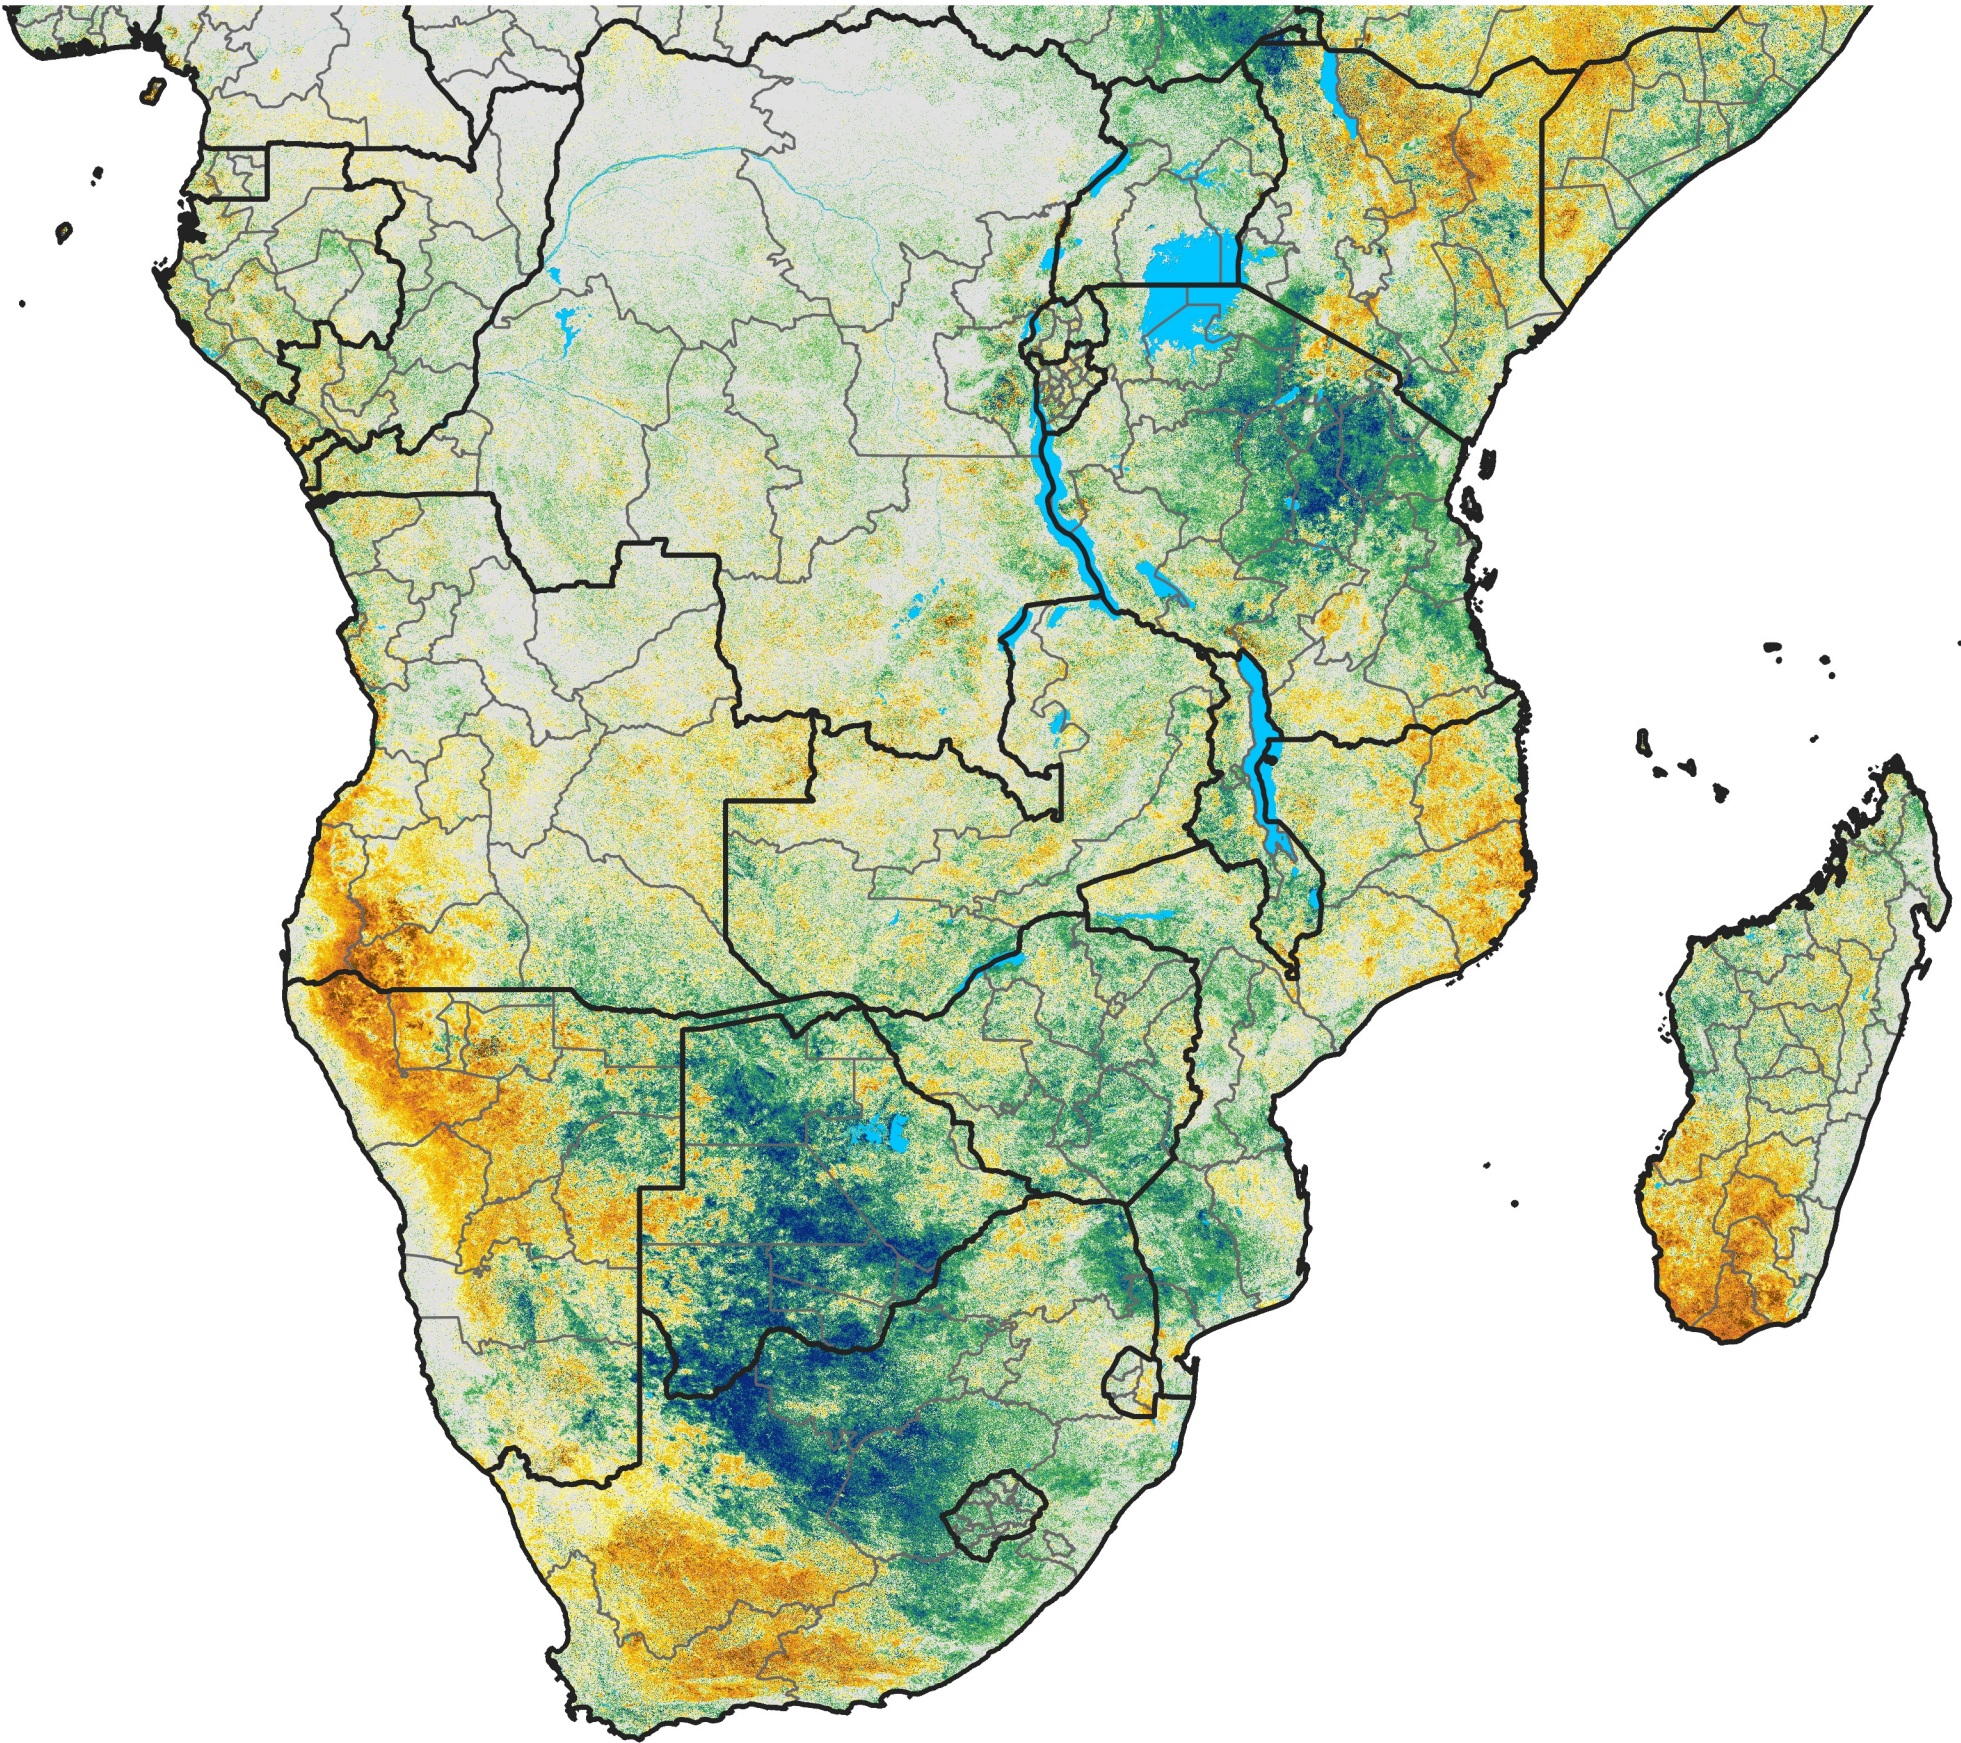

Southern Africa

Percent of Mean NDVI

2020 / Mean (2012 - 2021)
Period 71 / Dec 16 - 25, 2020

Percent of Normal