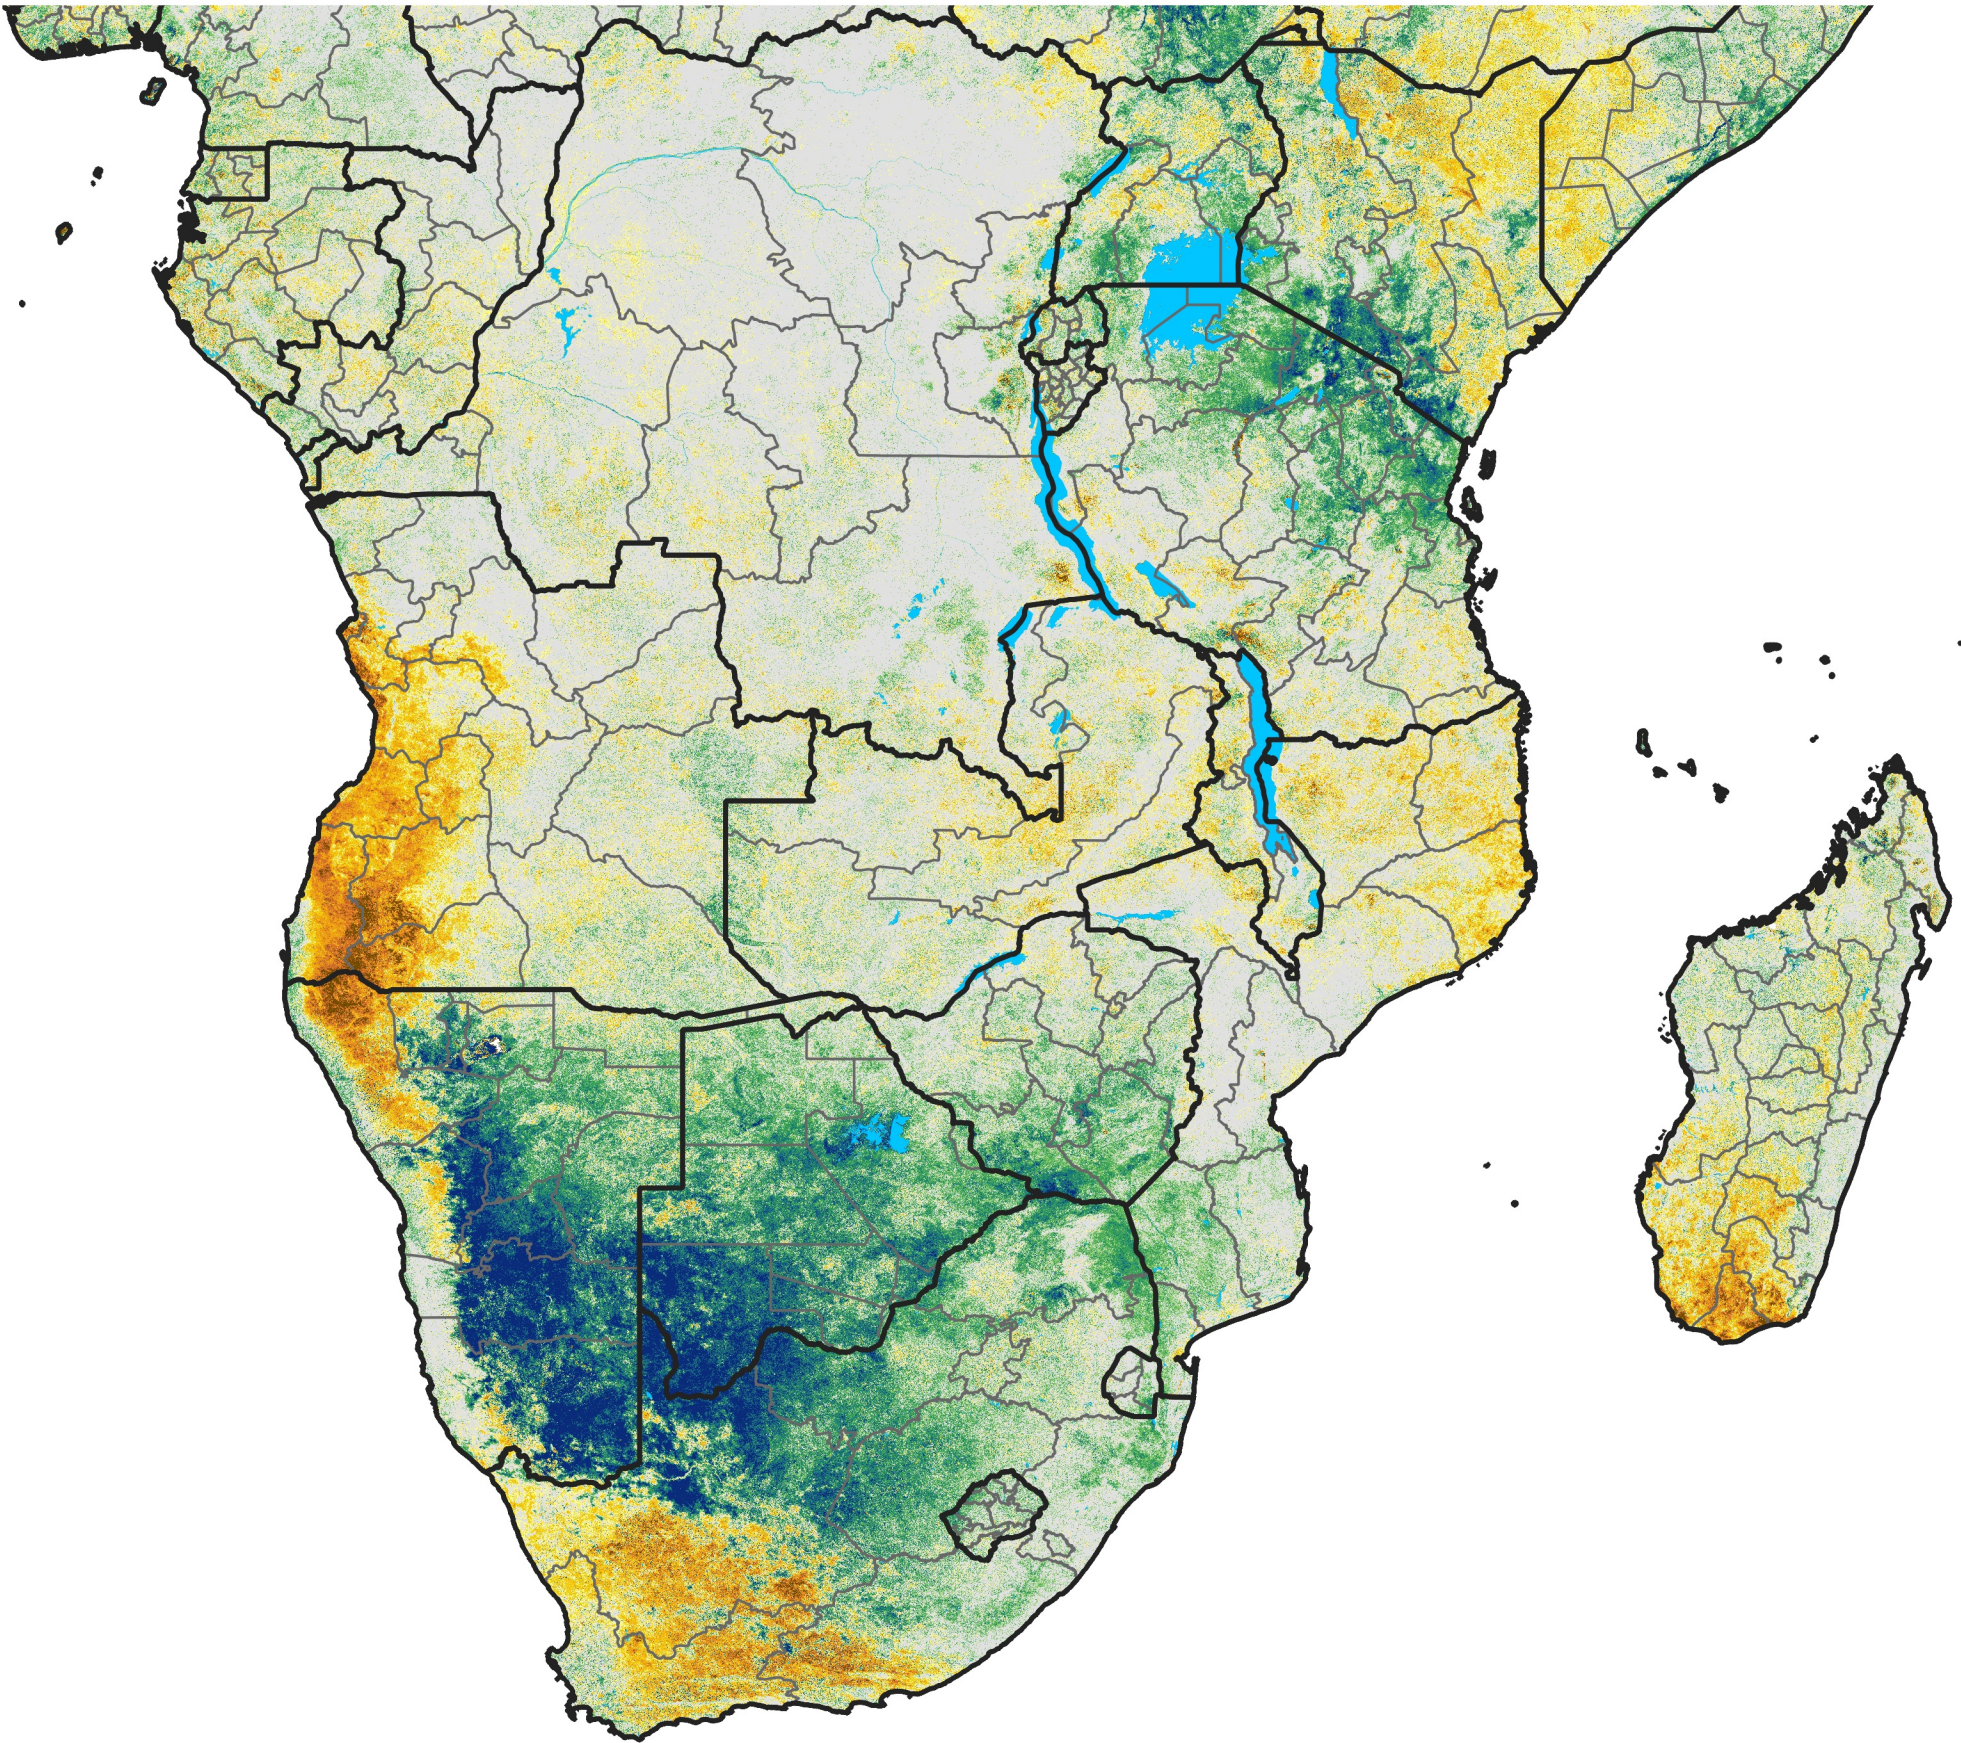

Southern Africa

Percent of Mean NDVI

2021 / Mean (2012 - 2021)
Period 11 / Feb 16 - 25, 2021

Percent of Normal