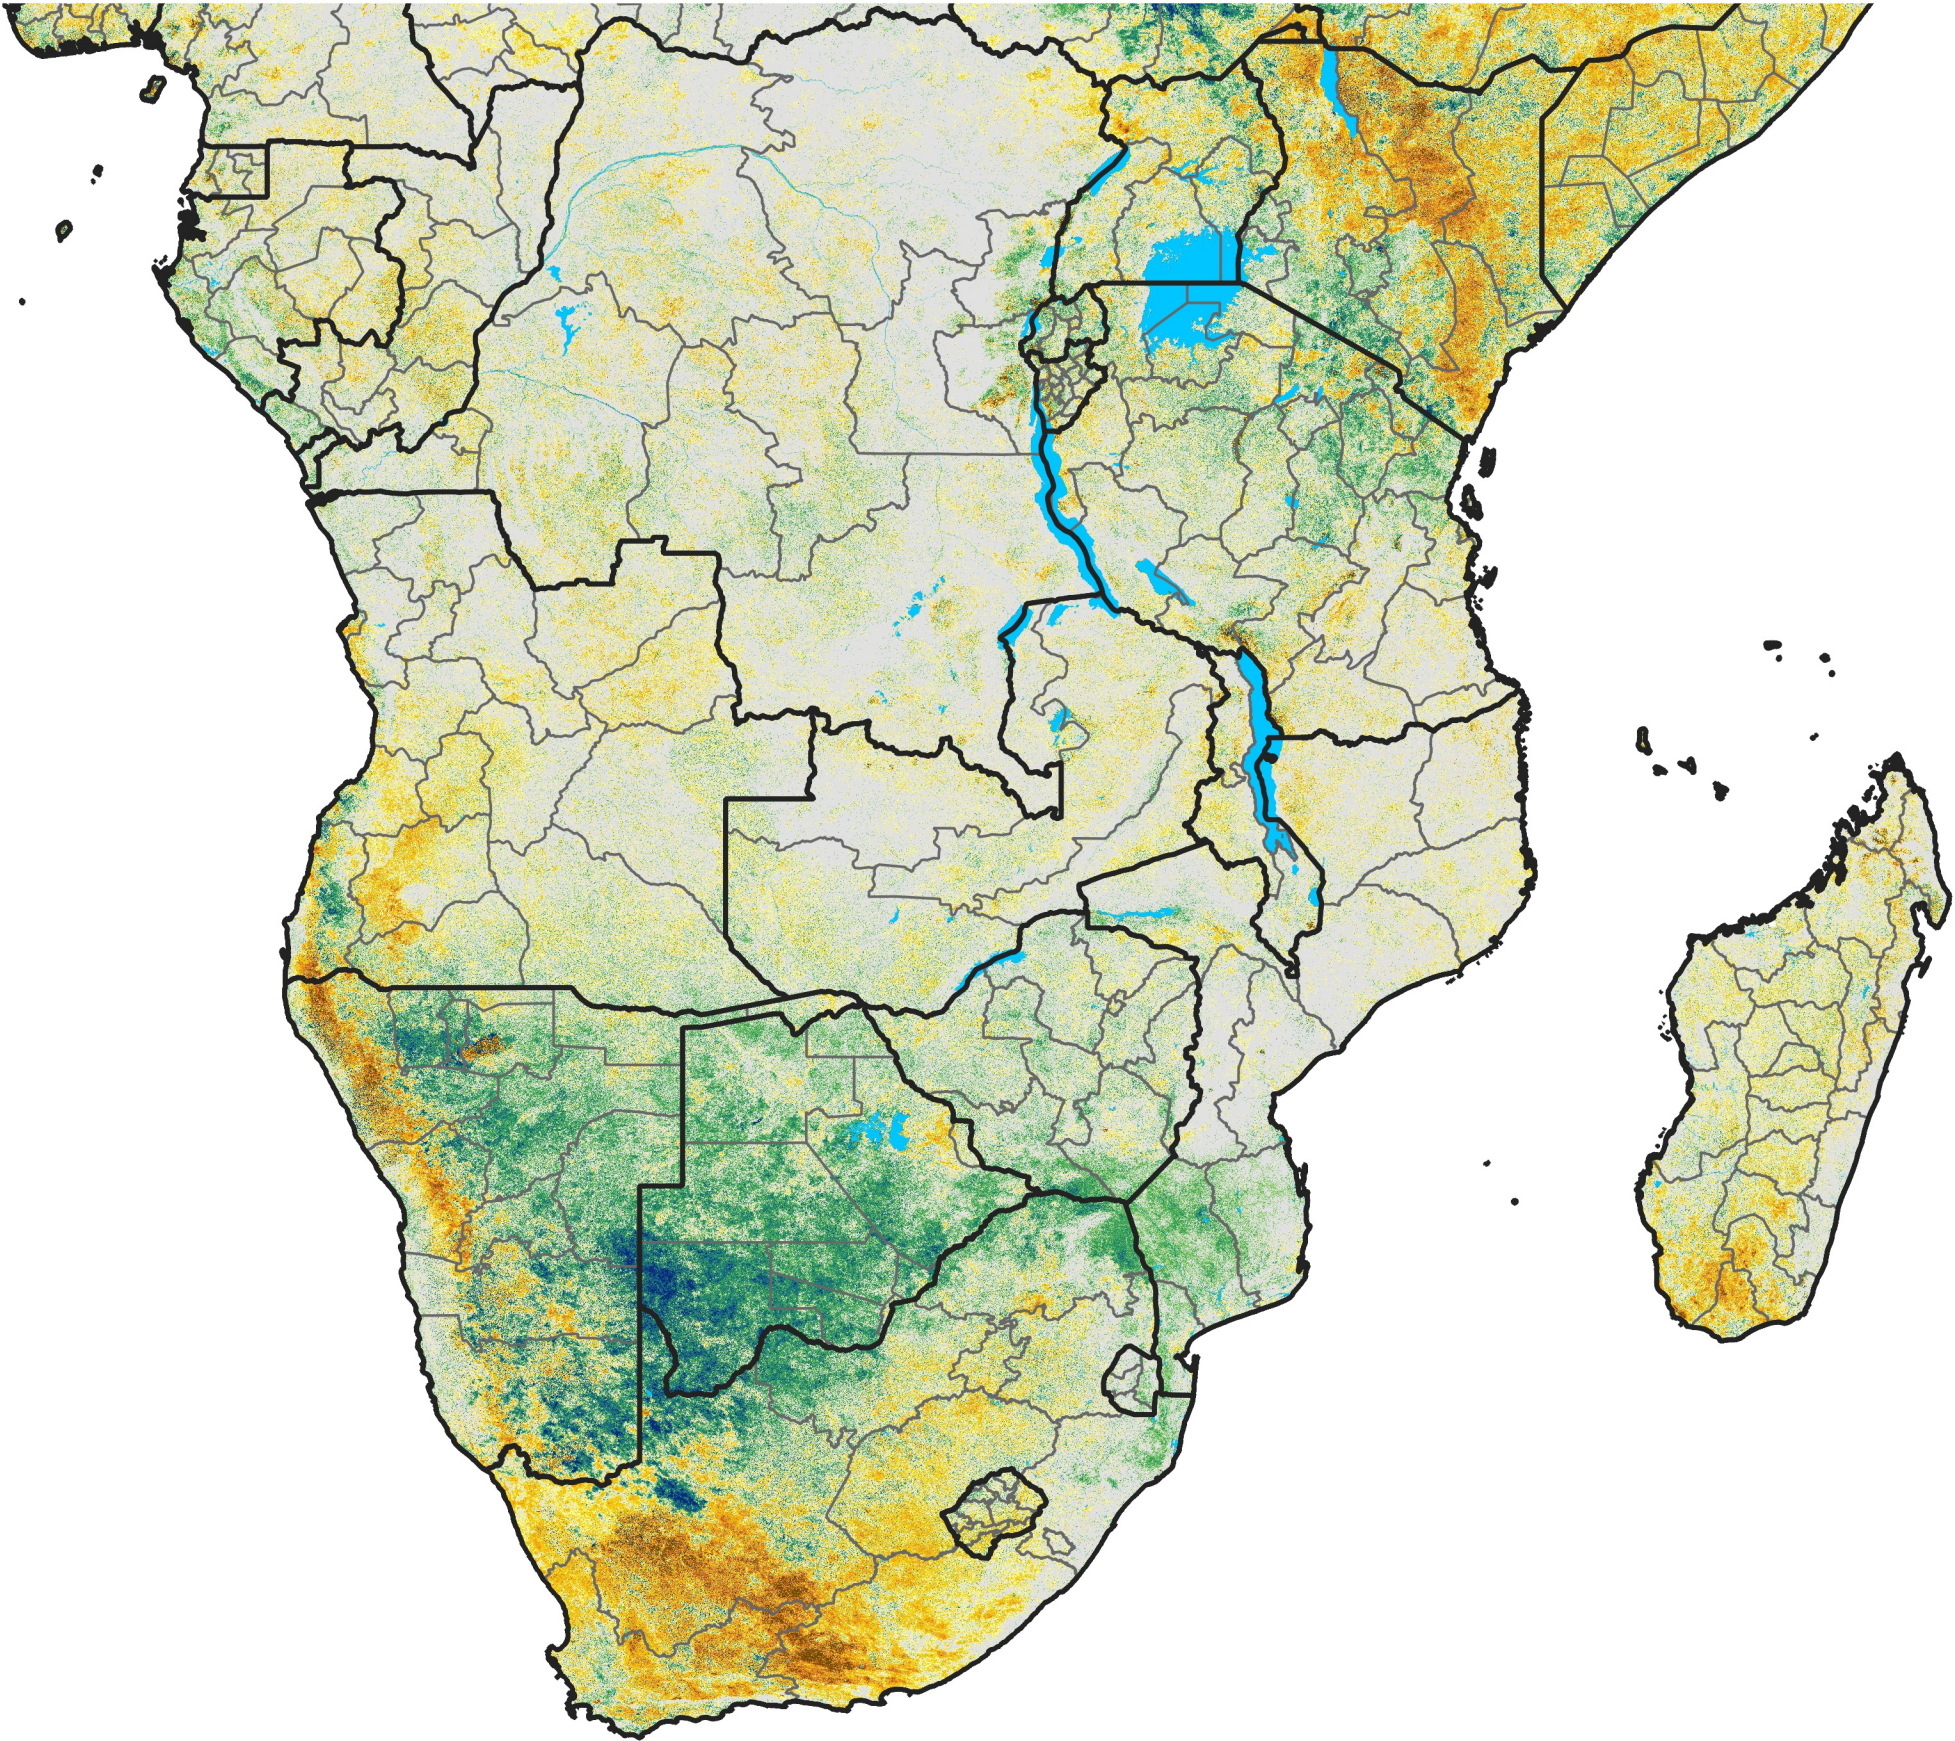

Southern Africa

Percent of Mean NDVI

2021 / Mean (2012 - 2021)
Period 21 / Apr 06 - 15, 2021

Percent of Normal