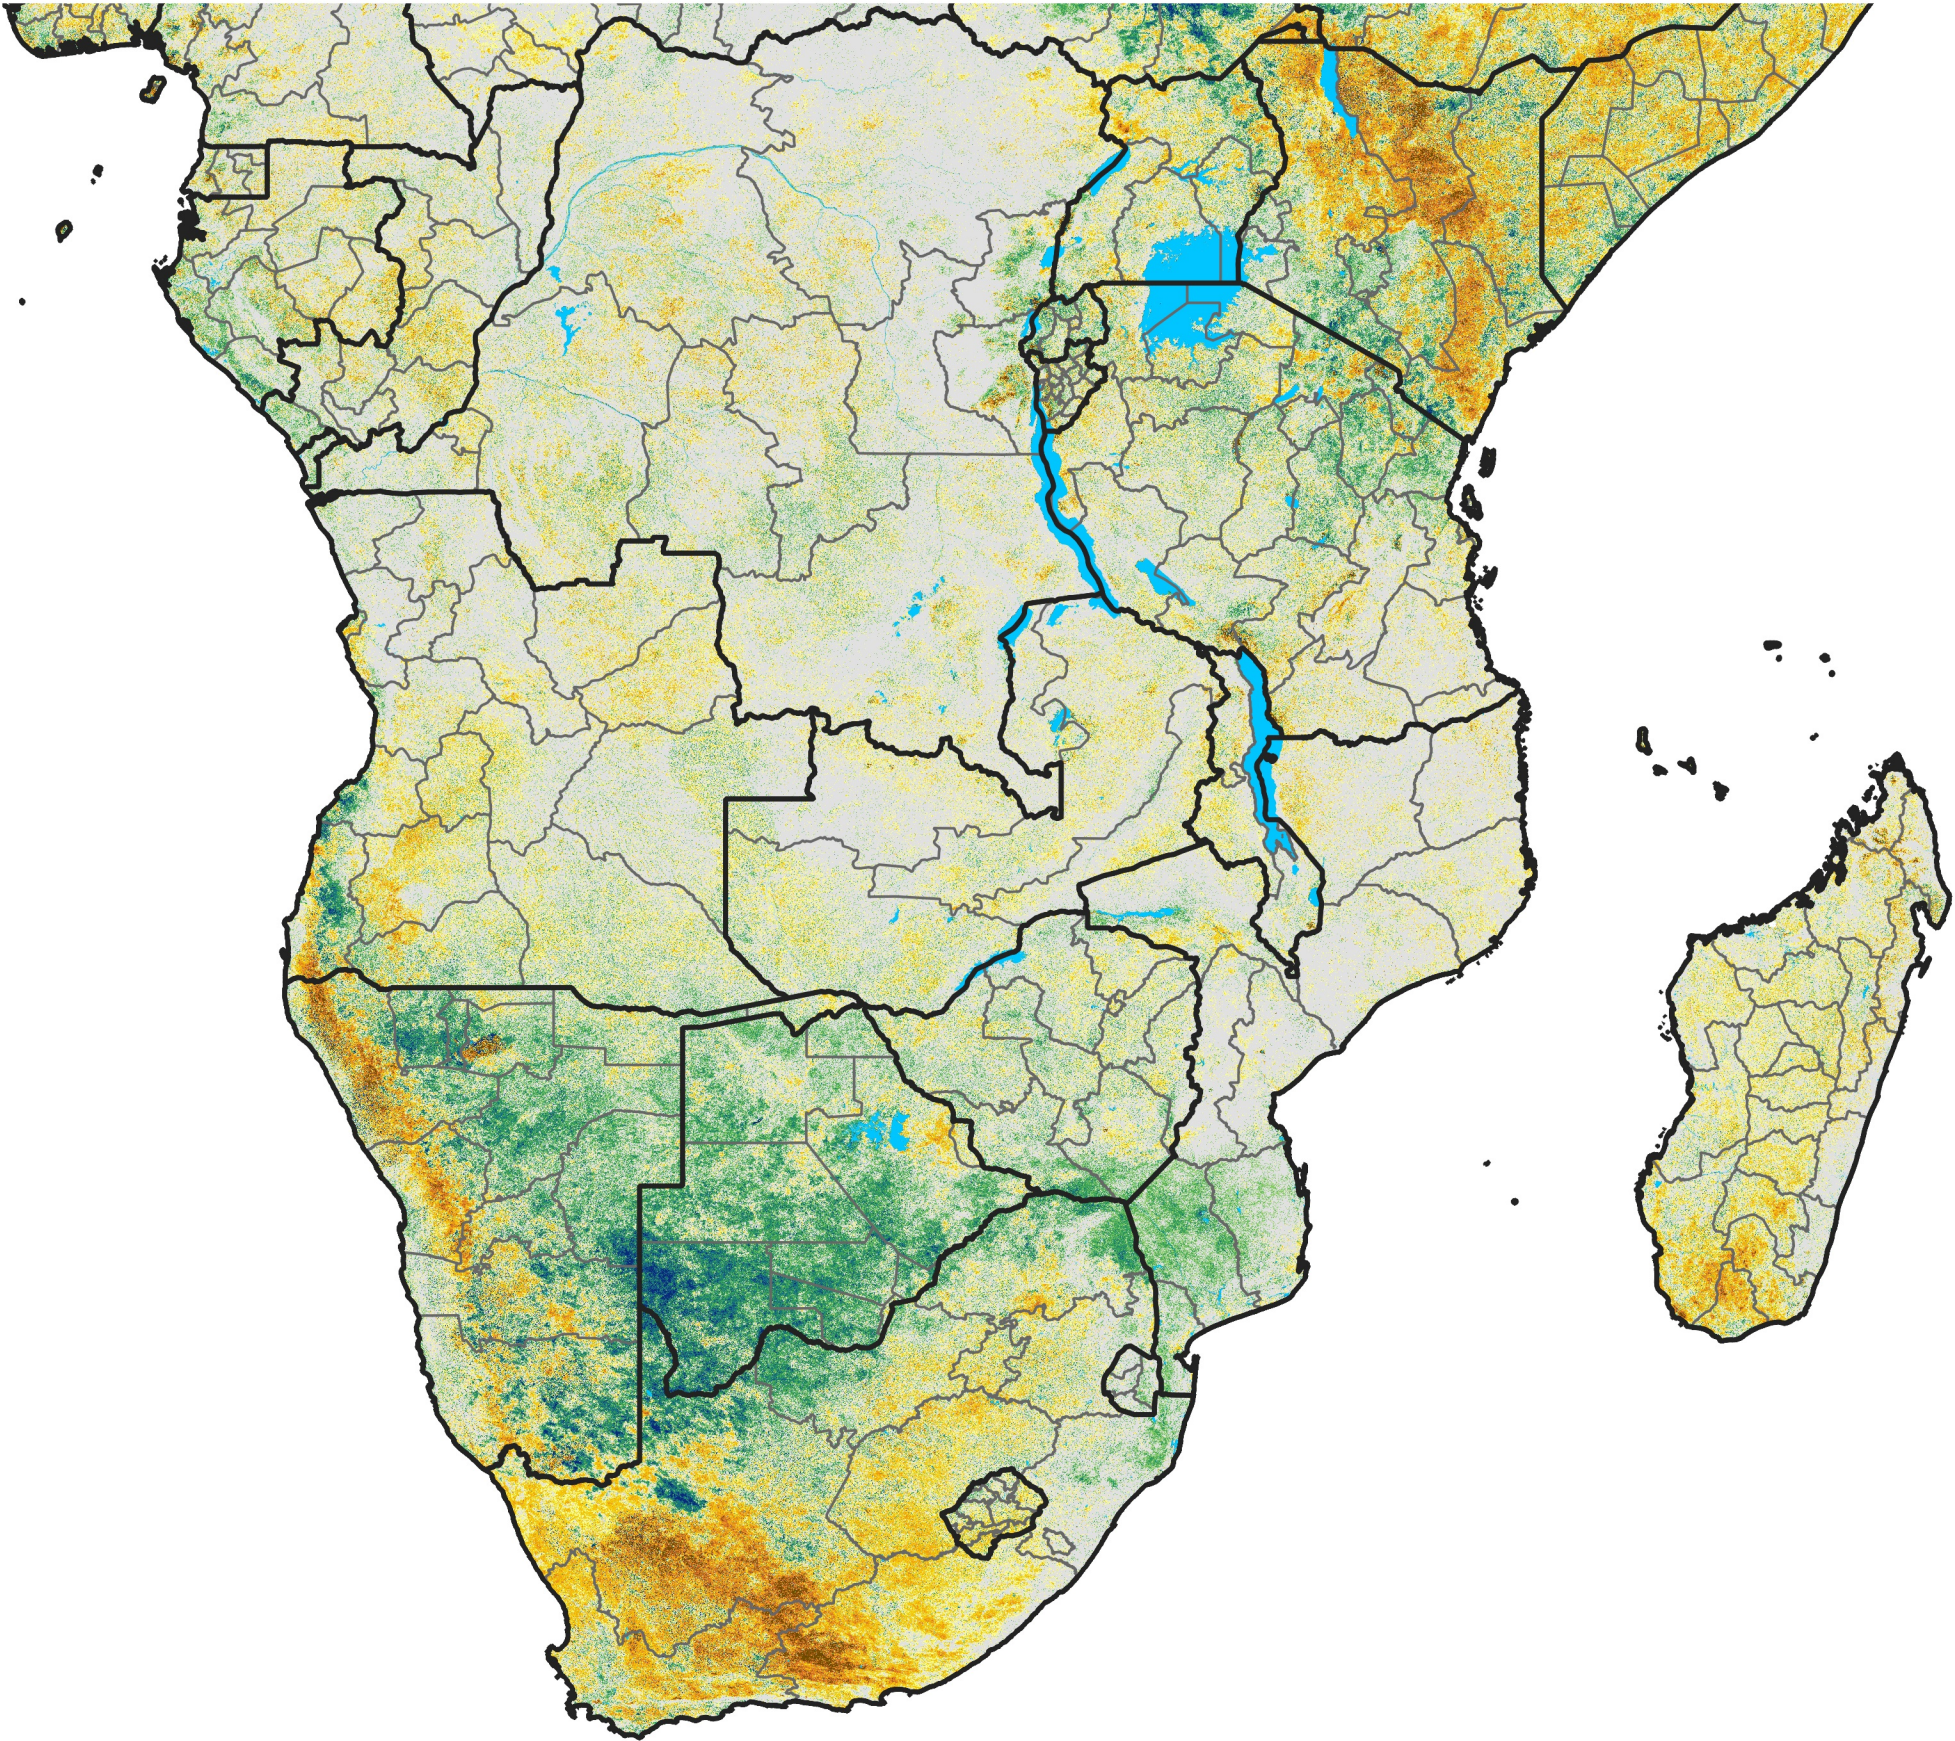

Southern Africa

Percent of Mean NDVI

2021 / Mean (2012 - 2021)
Period 22 / Apr 11 - 20, 2021

Percent of Normal