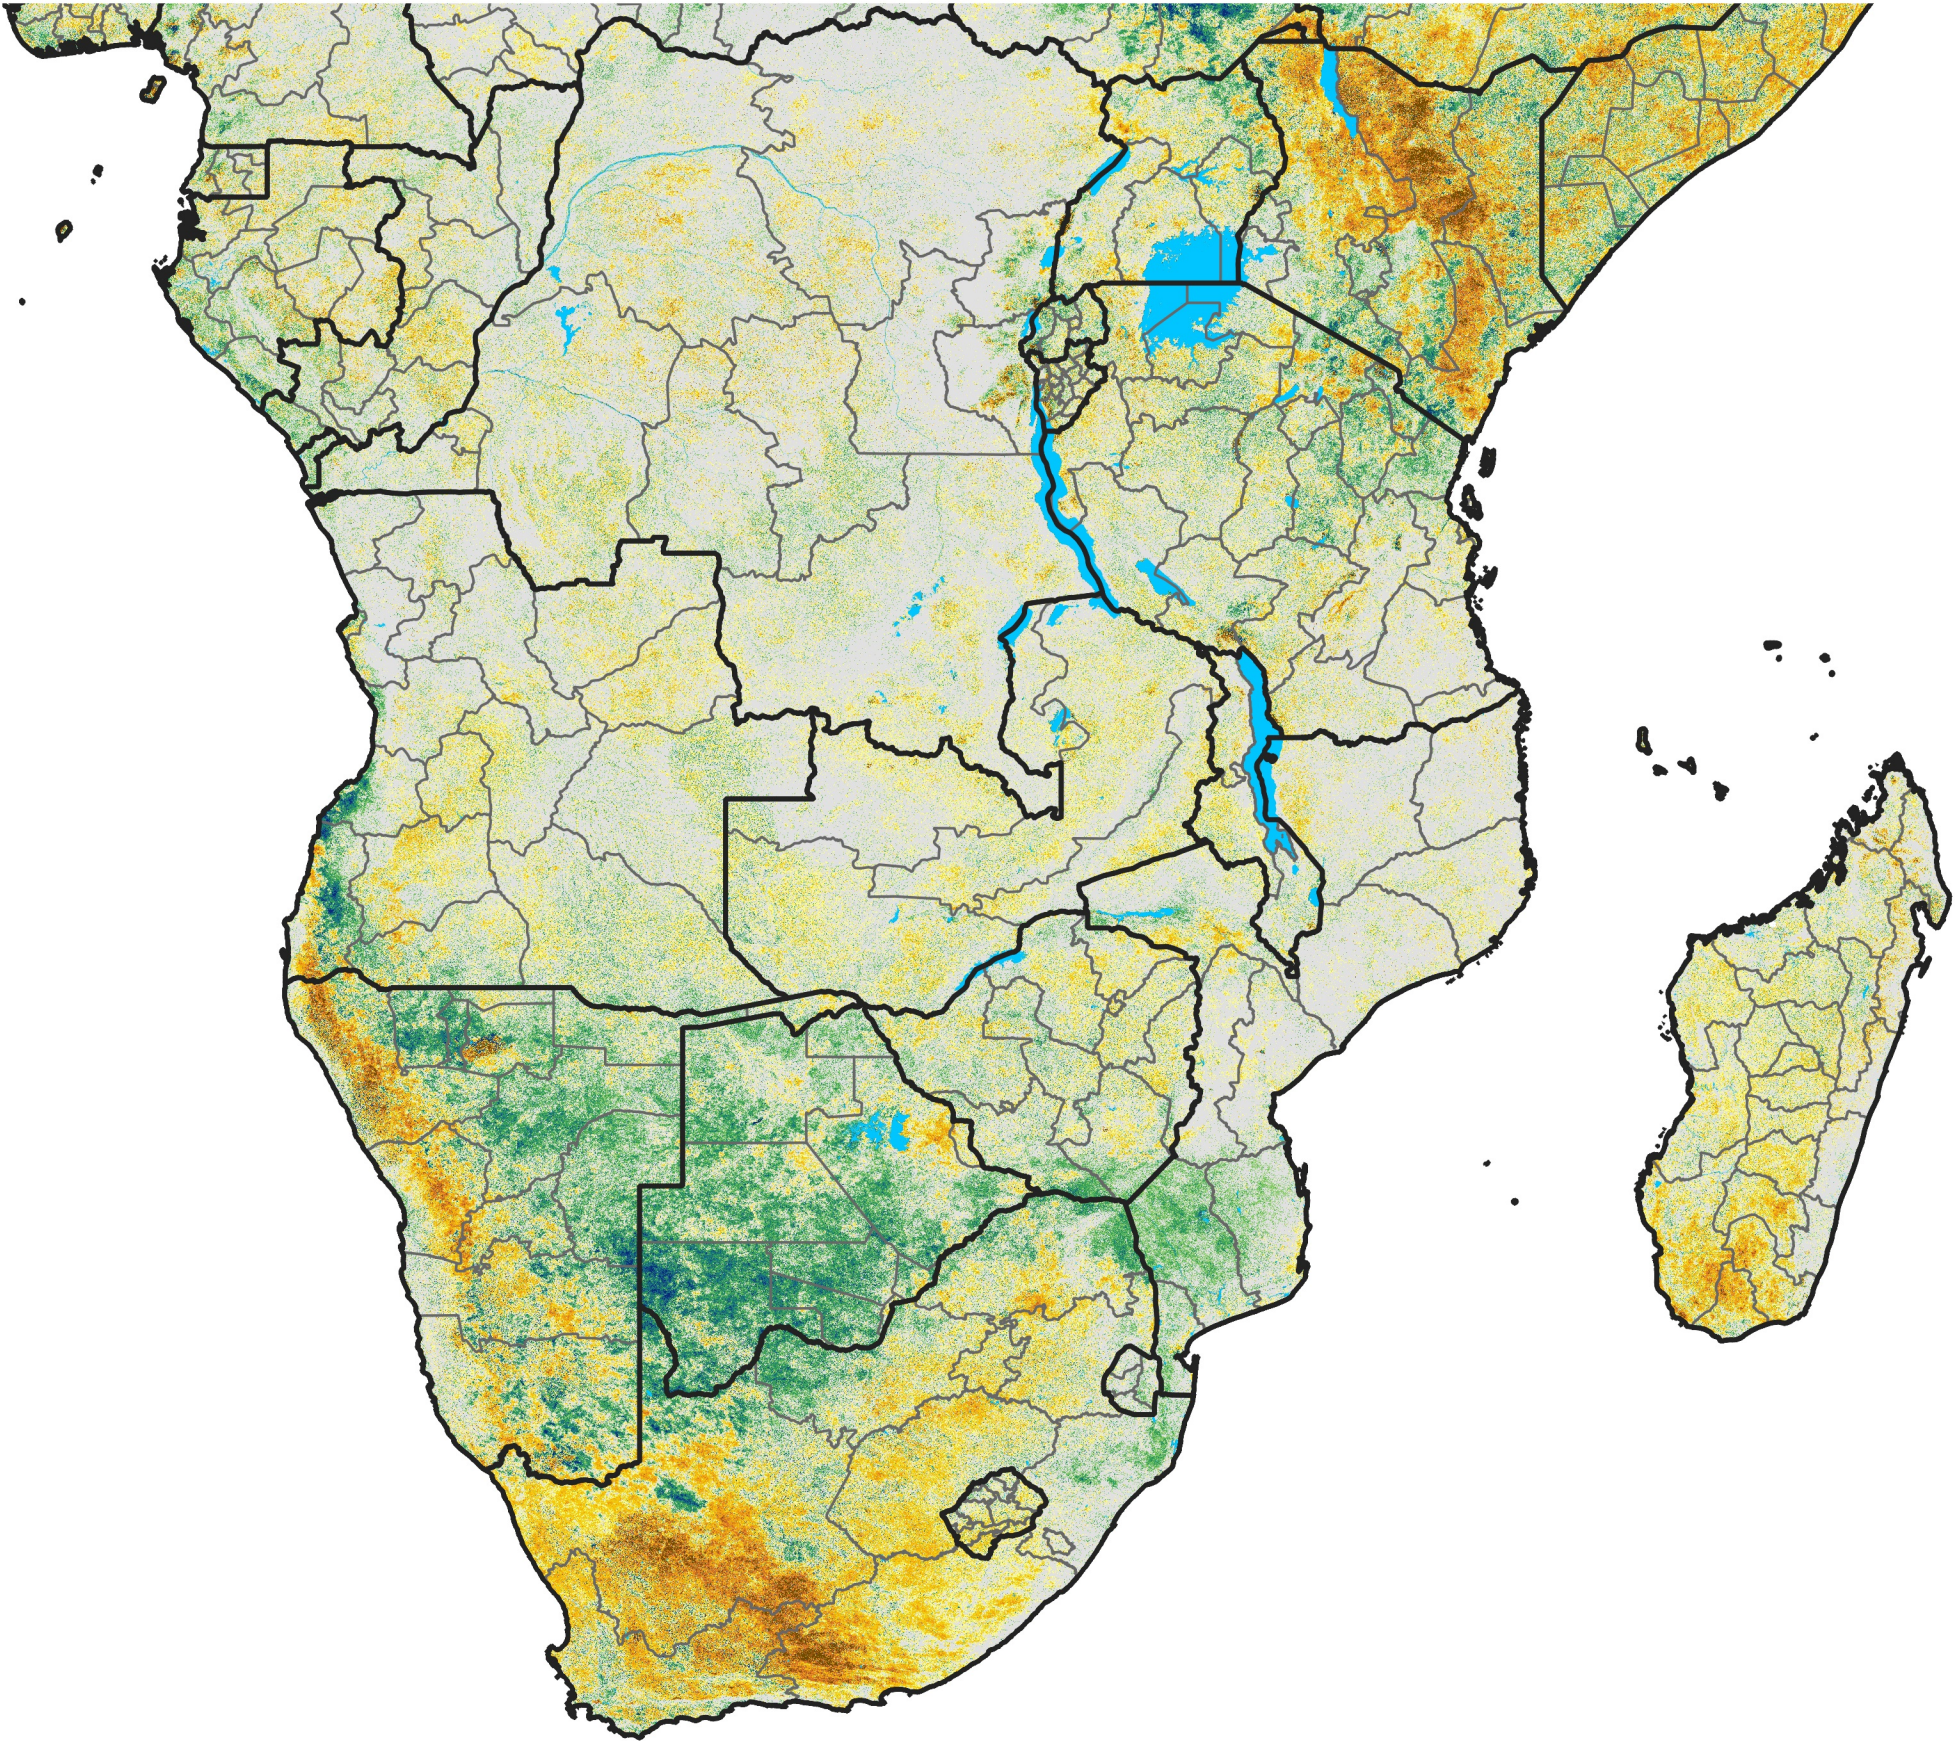

Southern Africa

Percent of Mean NDVI

2021 / Mean (2012 - 2021)
Period 24 / Apr 21 - 30, 2021

Percent of Normal