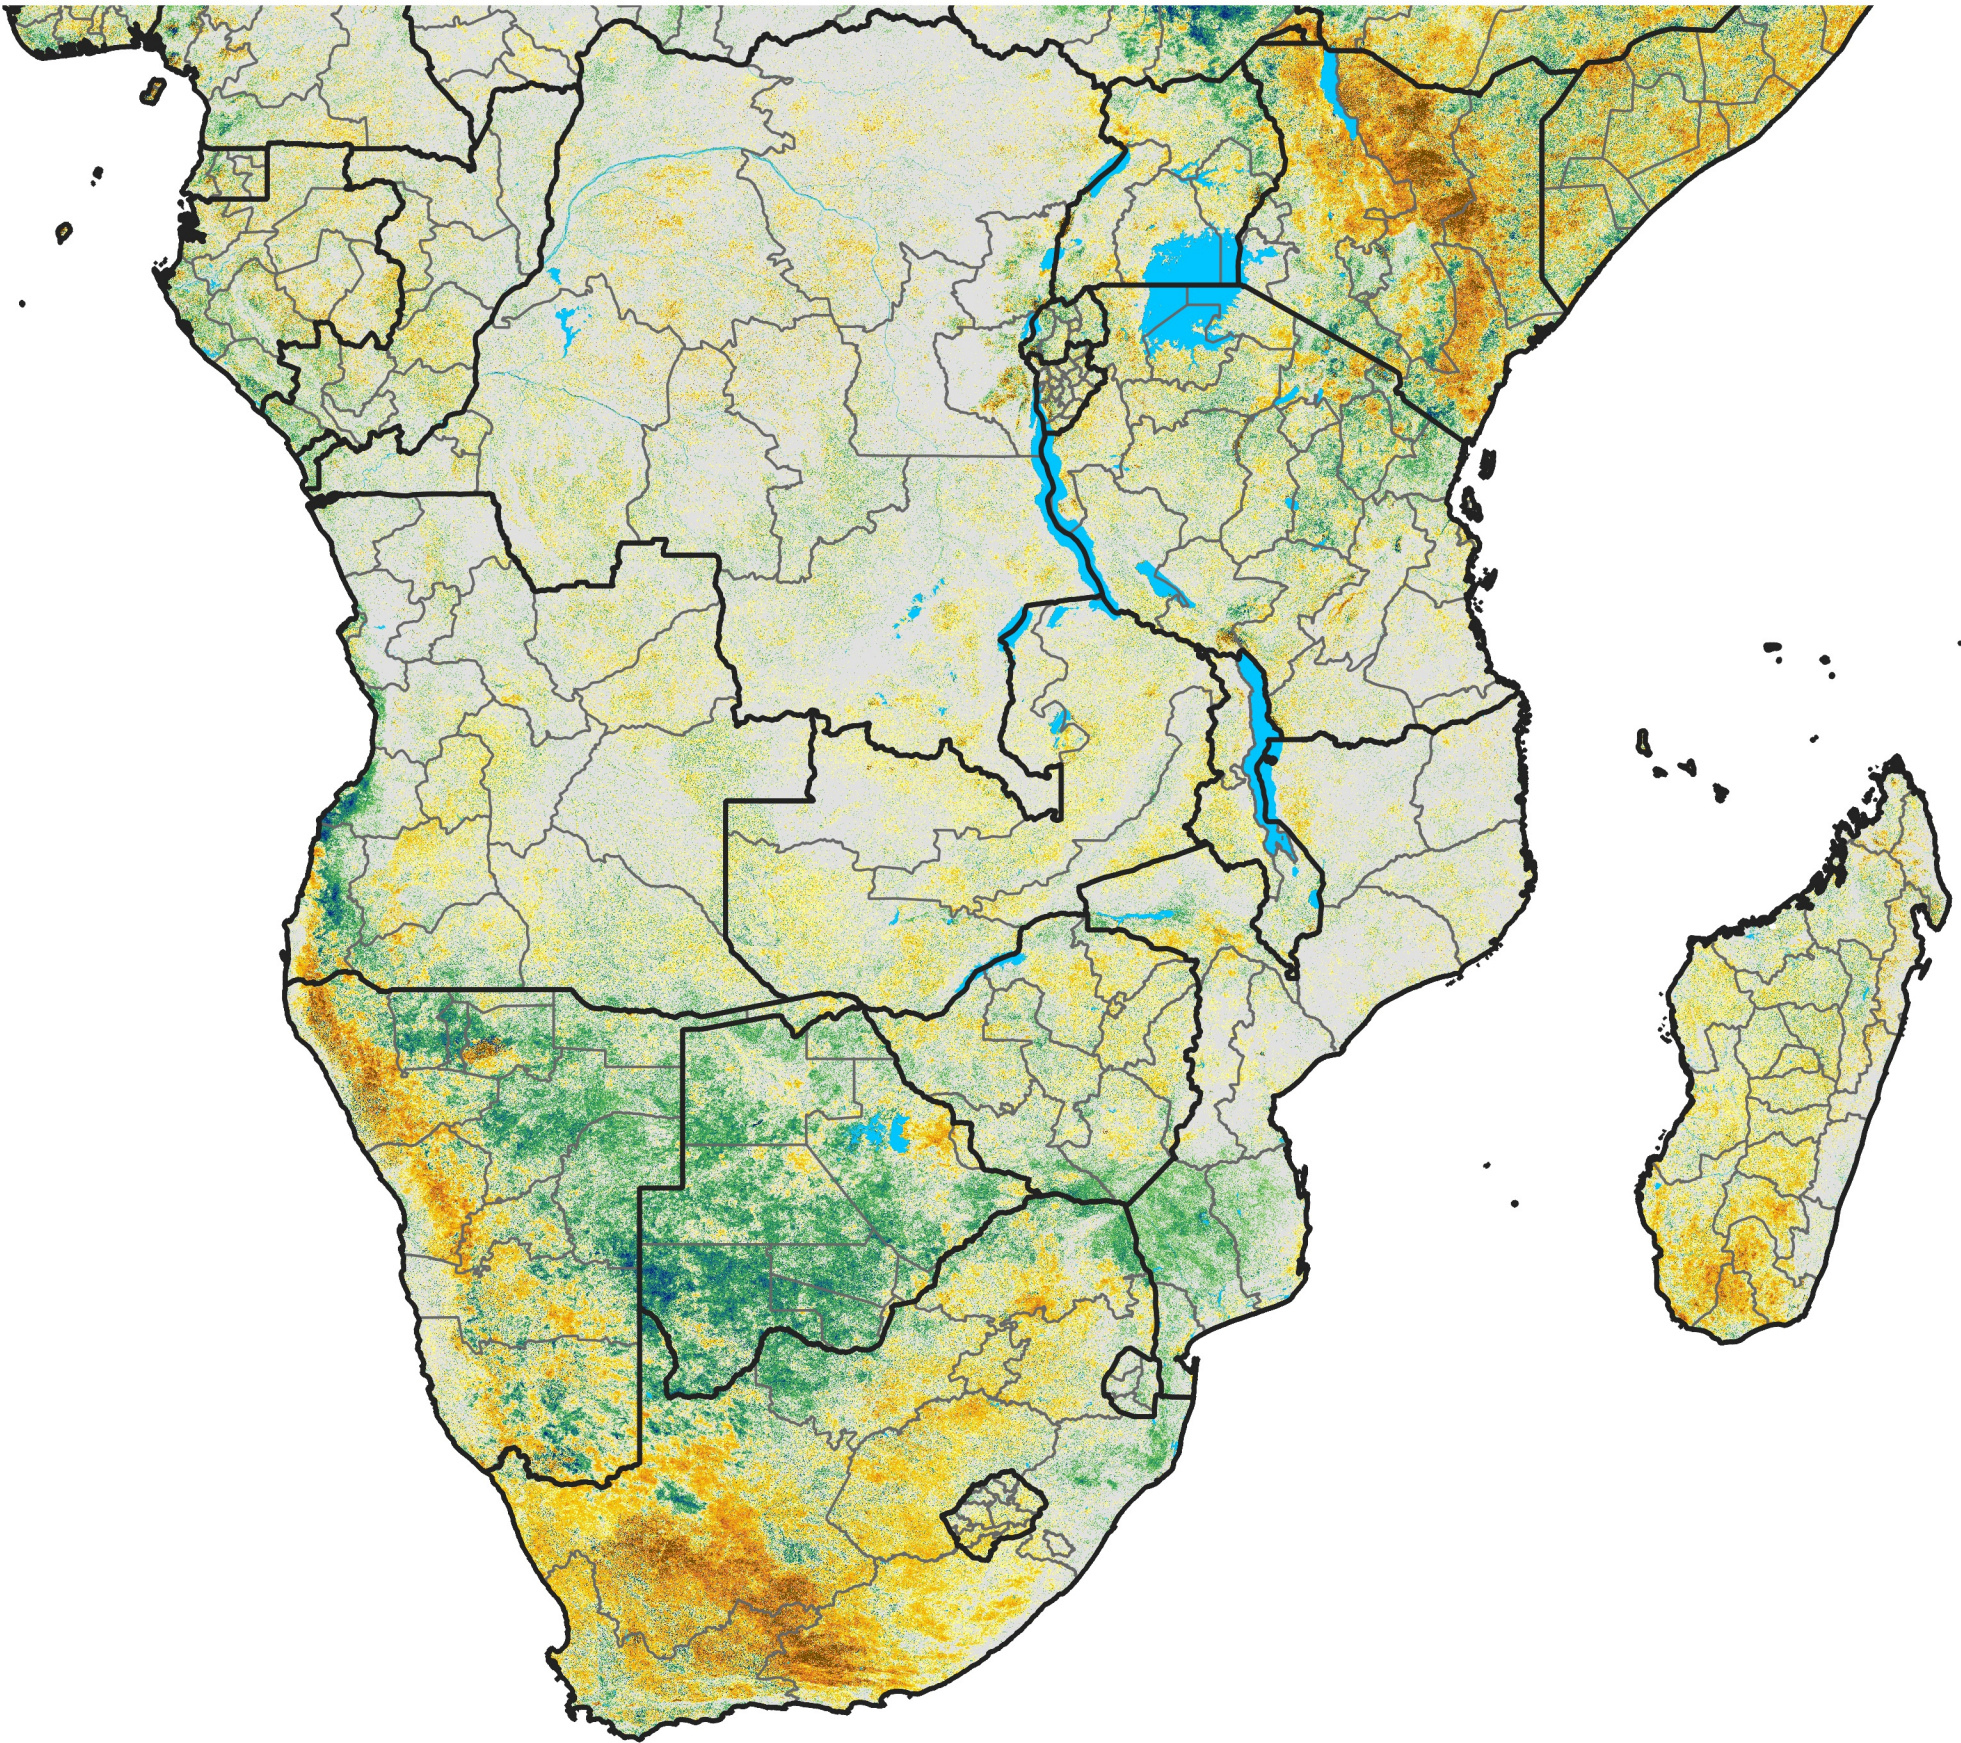

Southern Africa

Percent of Mean NDVI

2021 / Mean (2012 - 2021)

Period 25 / Apr 26 - May 05, 2021

Percent of Normal