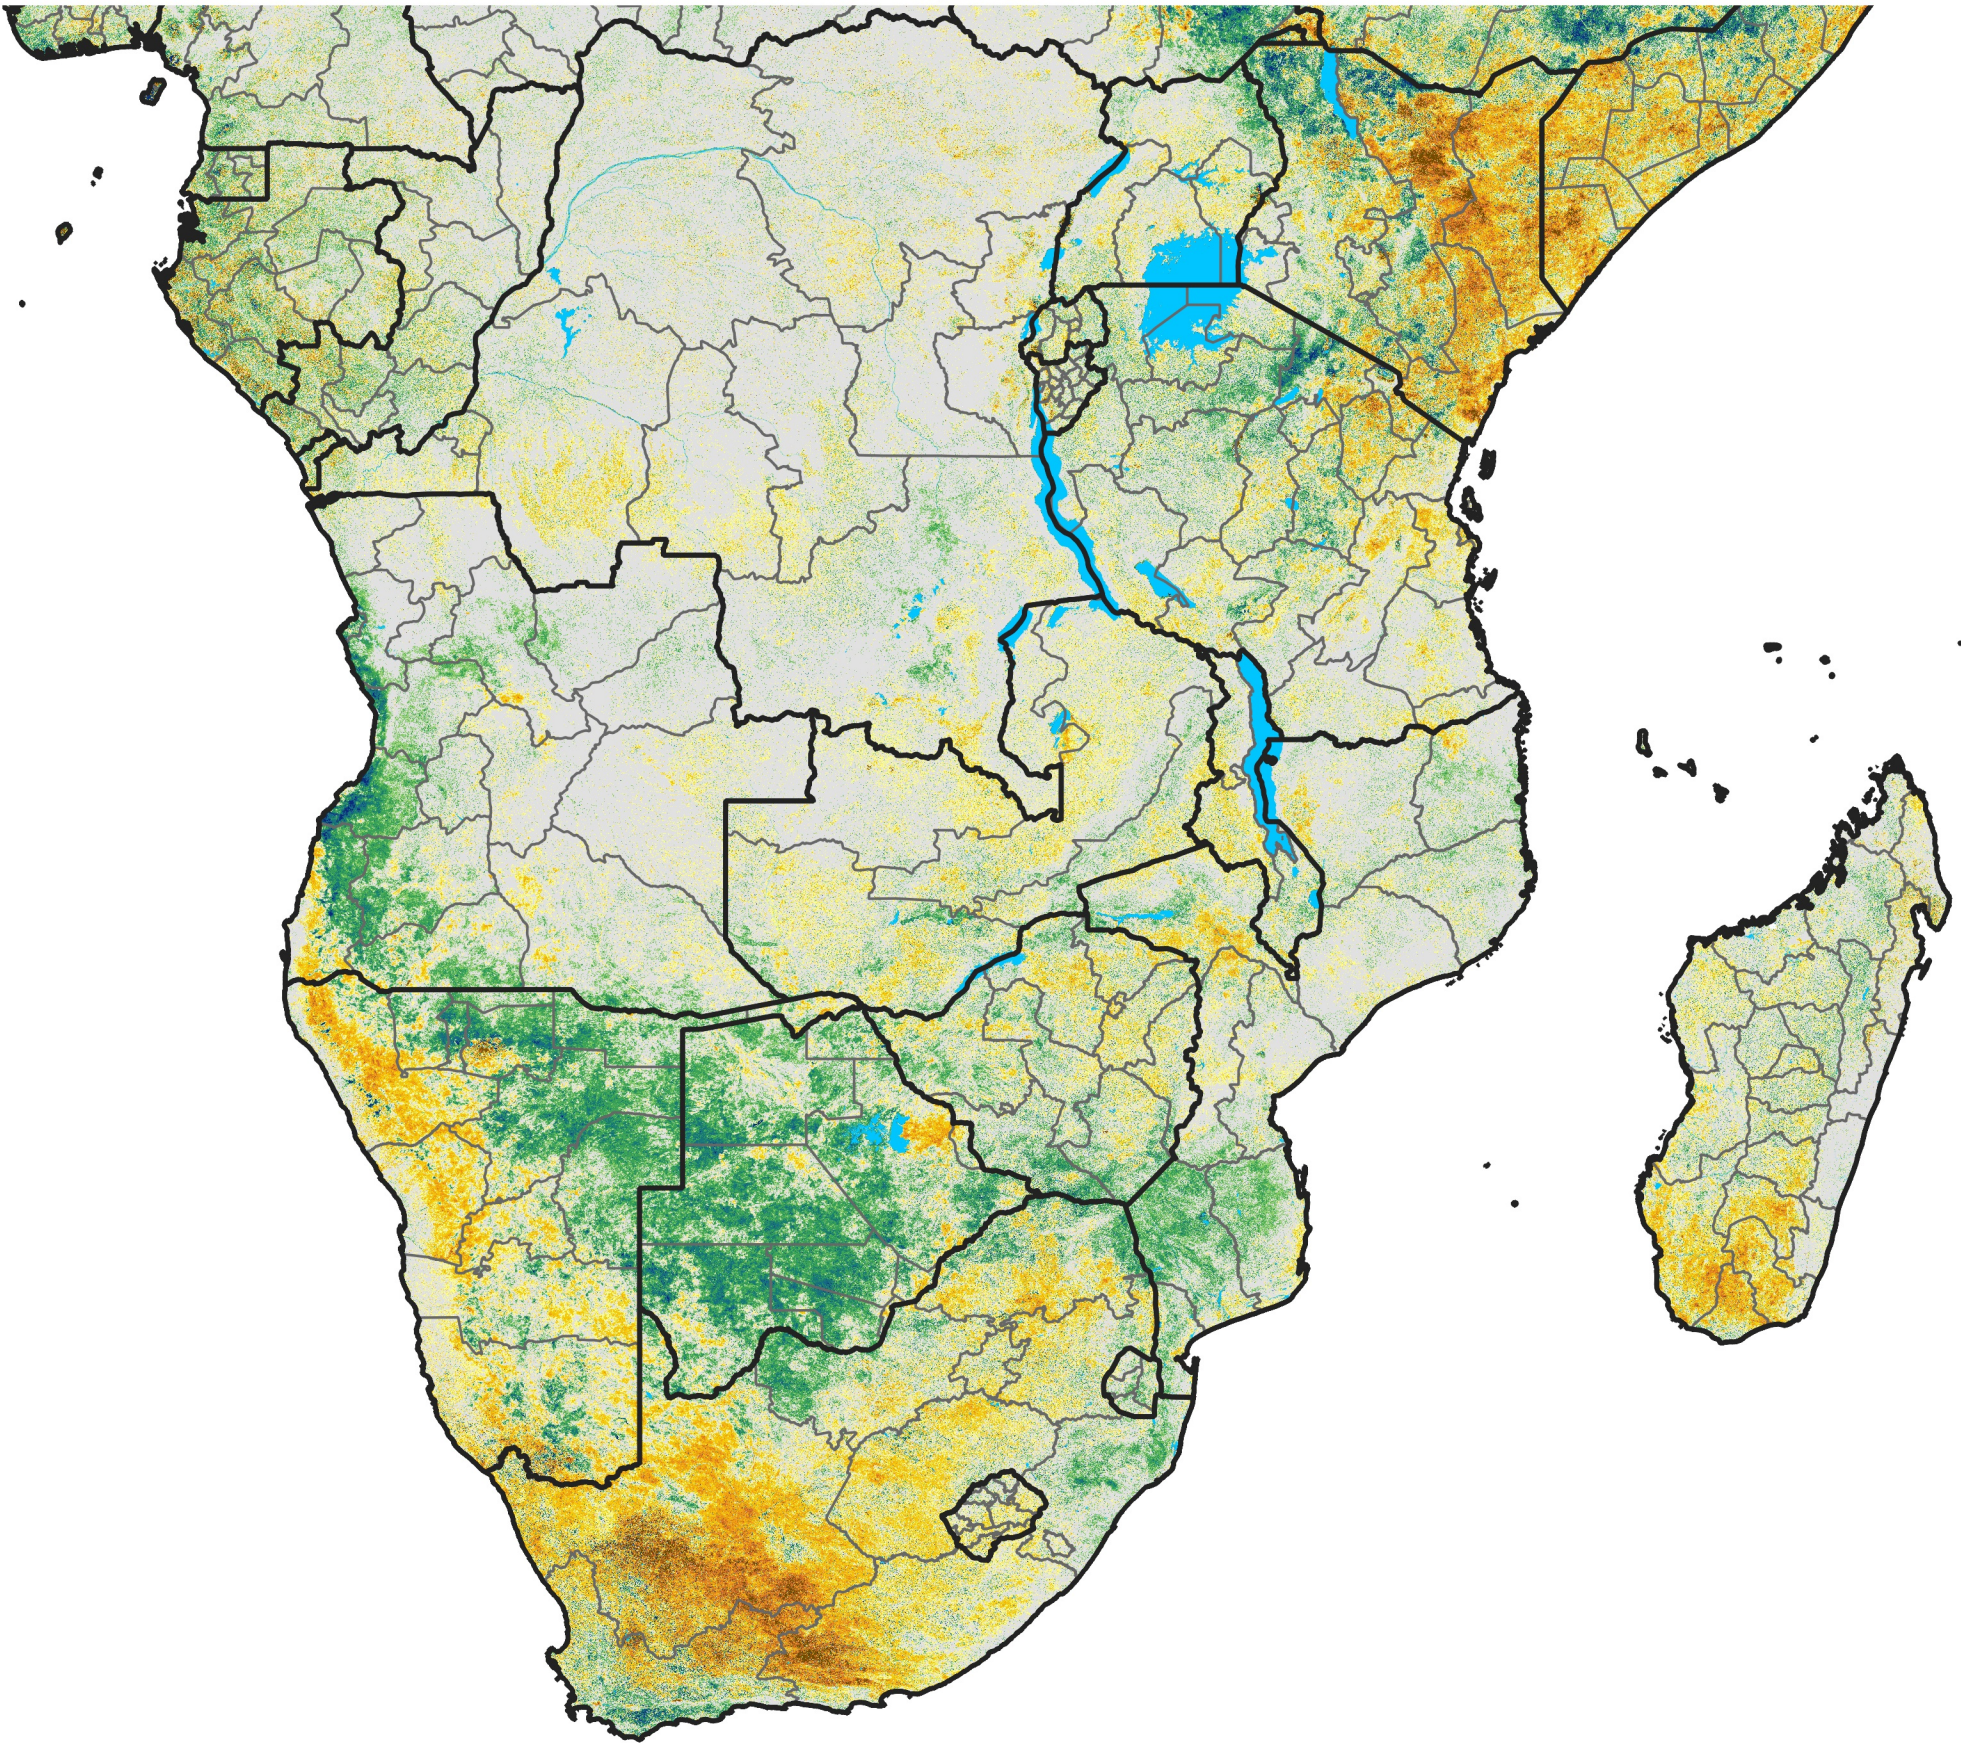

Southern Africa

Percent of Mean NDVI

2021 / Mean (2012 - 2021)

Period 31 / May 26 - Jun 05, 2021

Percent of Normal