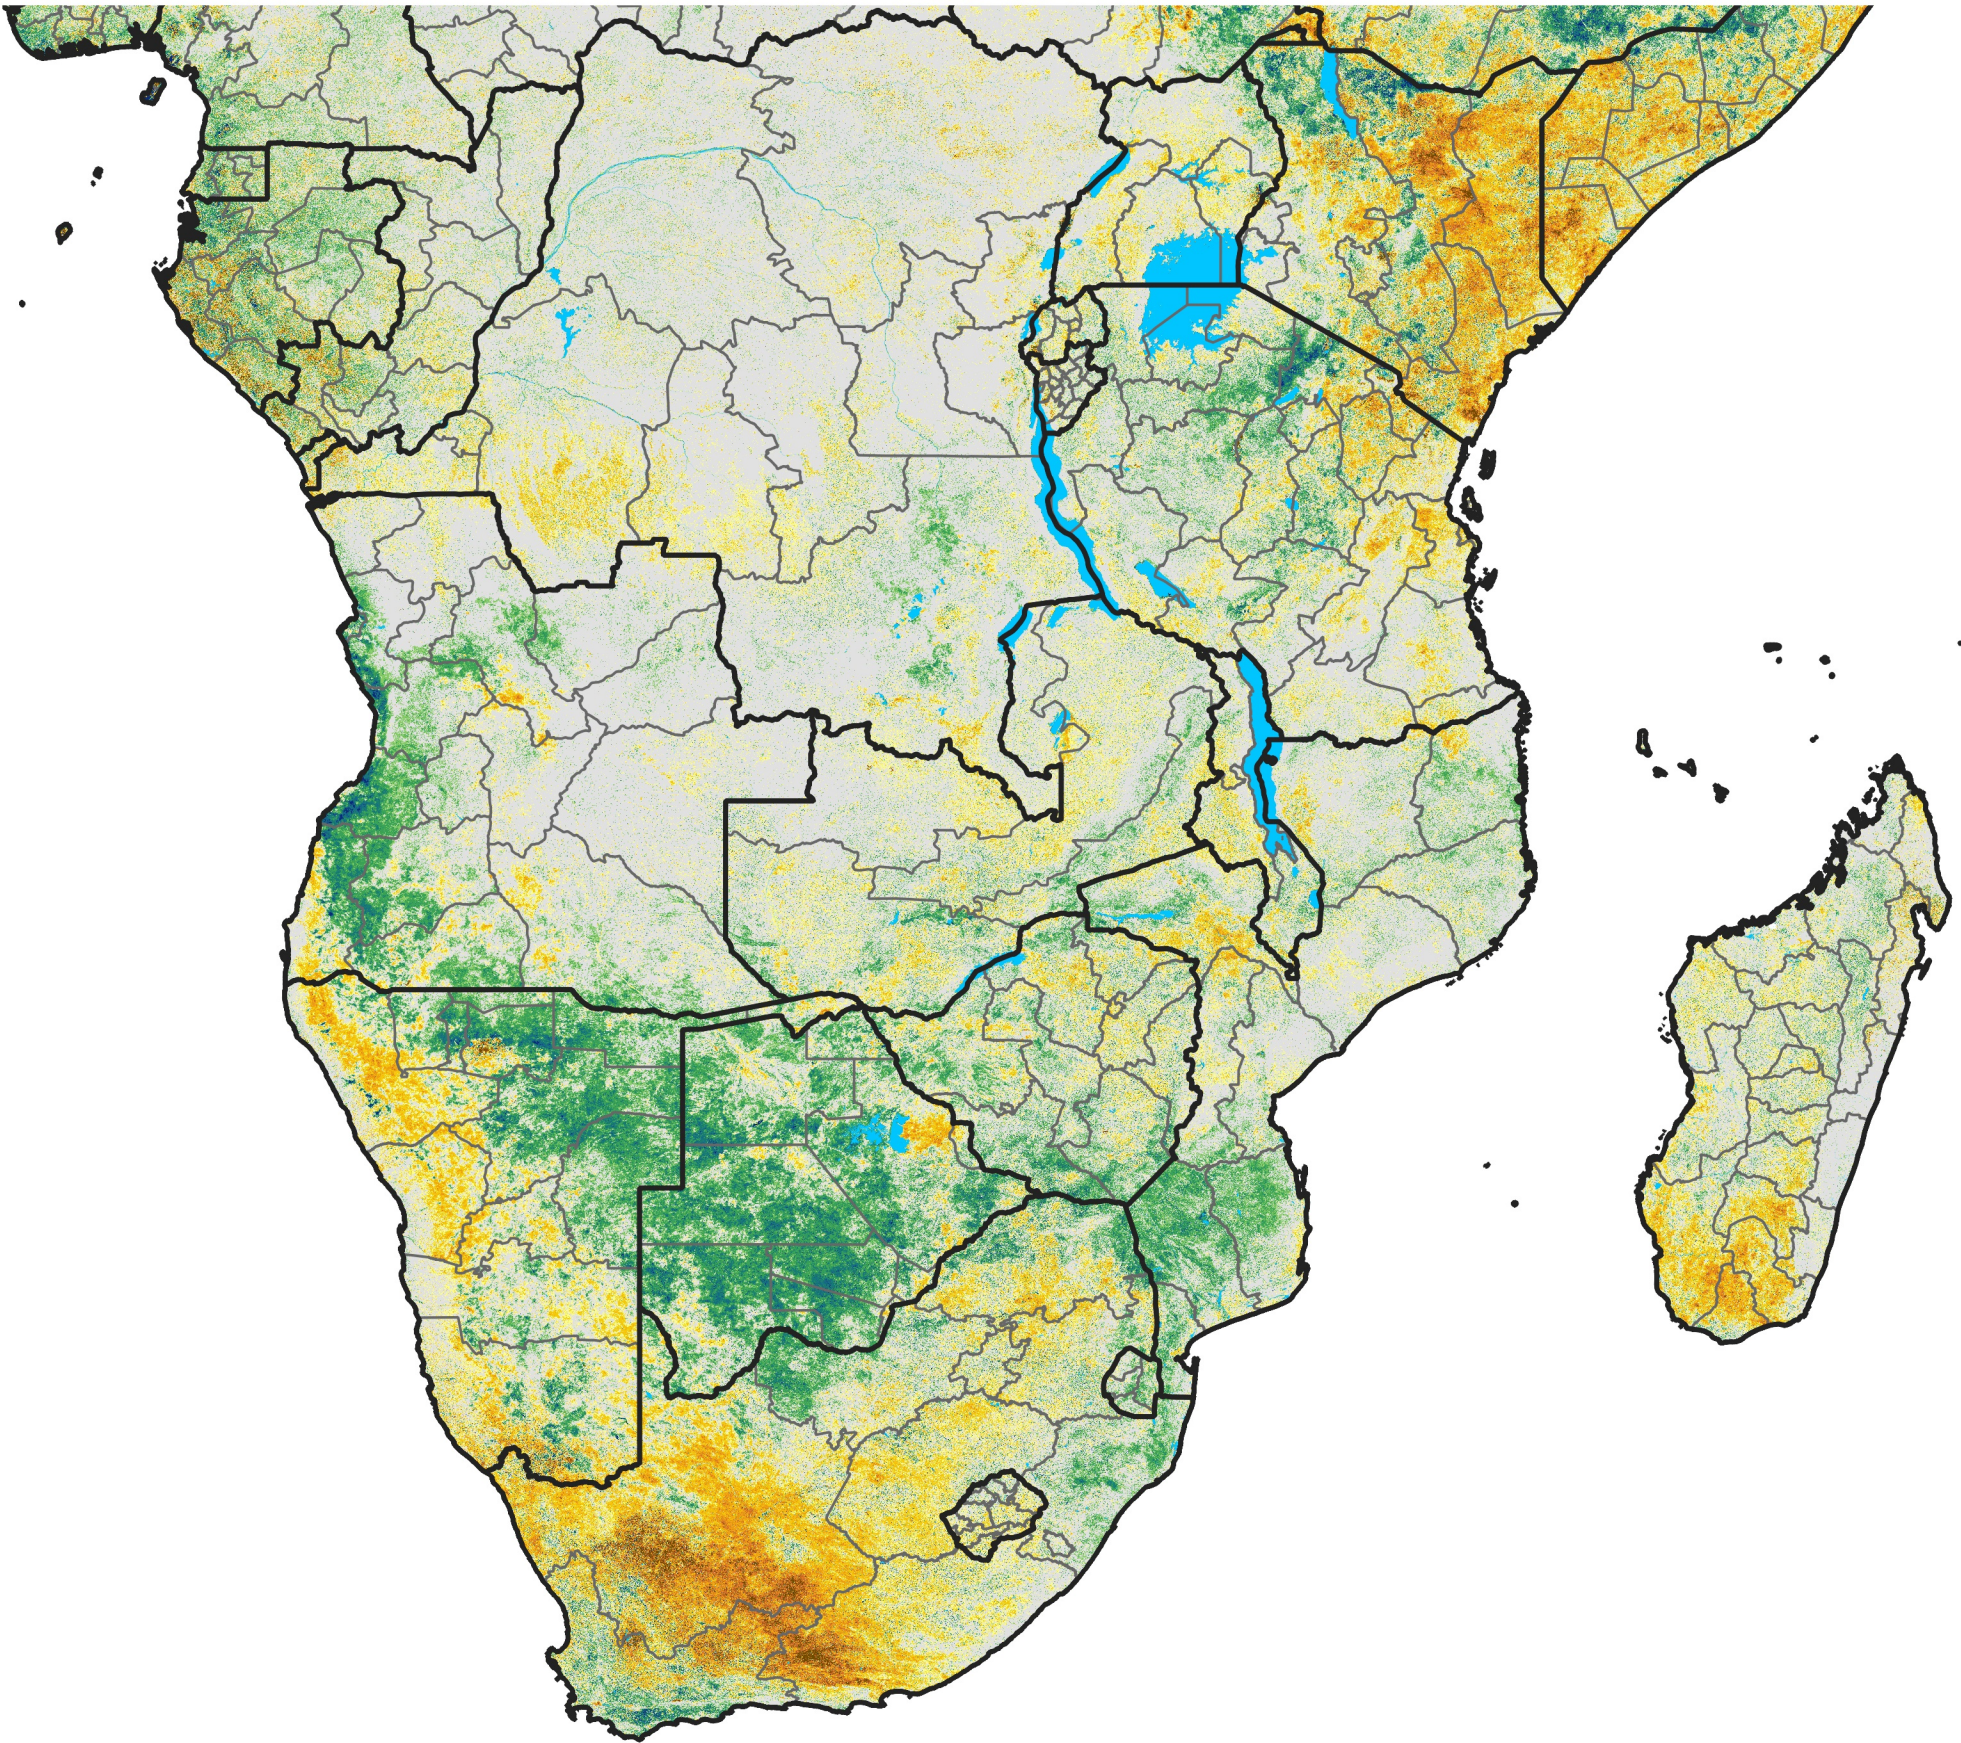

Southern Africa

Percent of Mean NDVI

2021 / Mean (2012 - 2021)
Period 33 / Jun 06 - 15, 2021

Percent of Normal