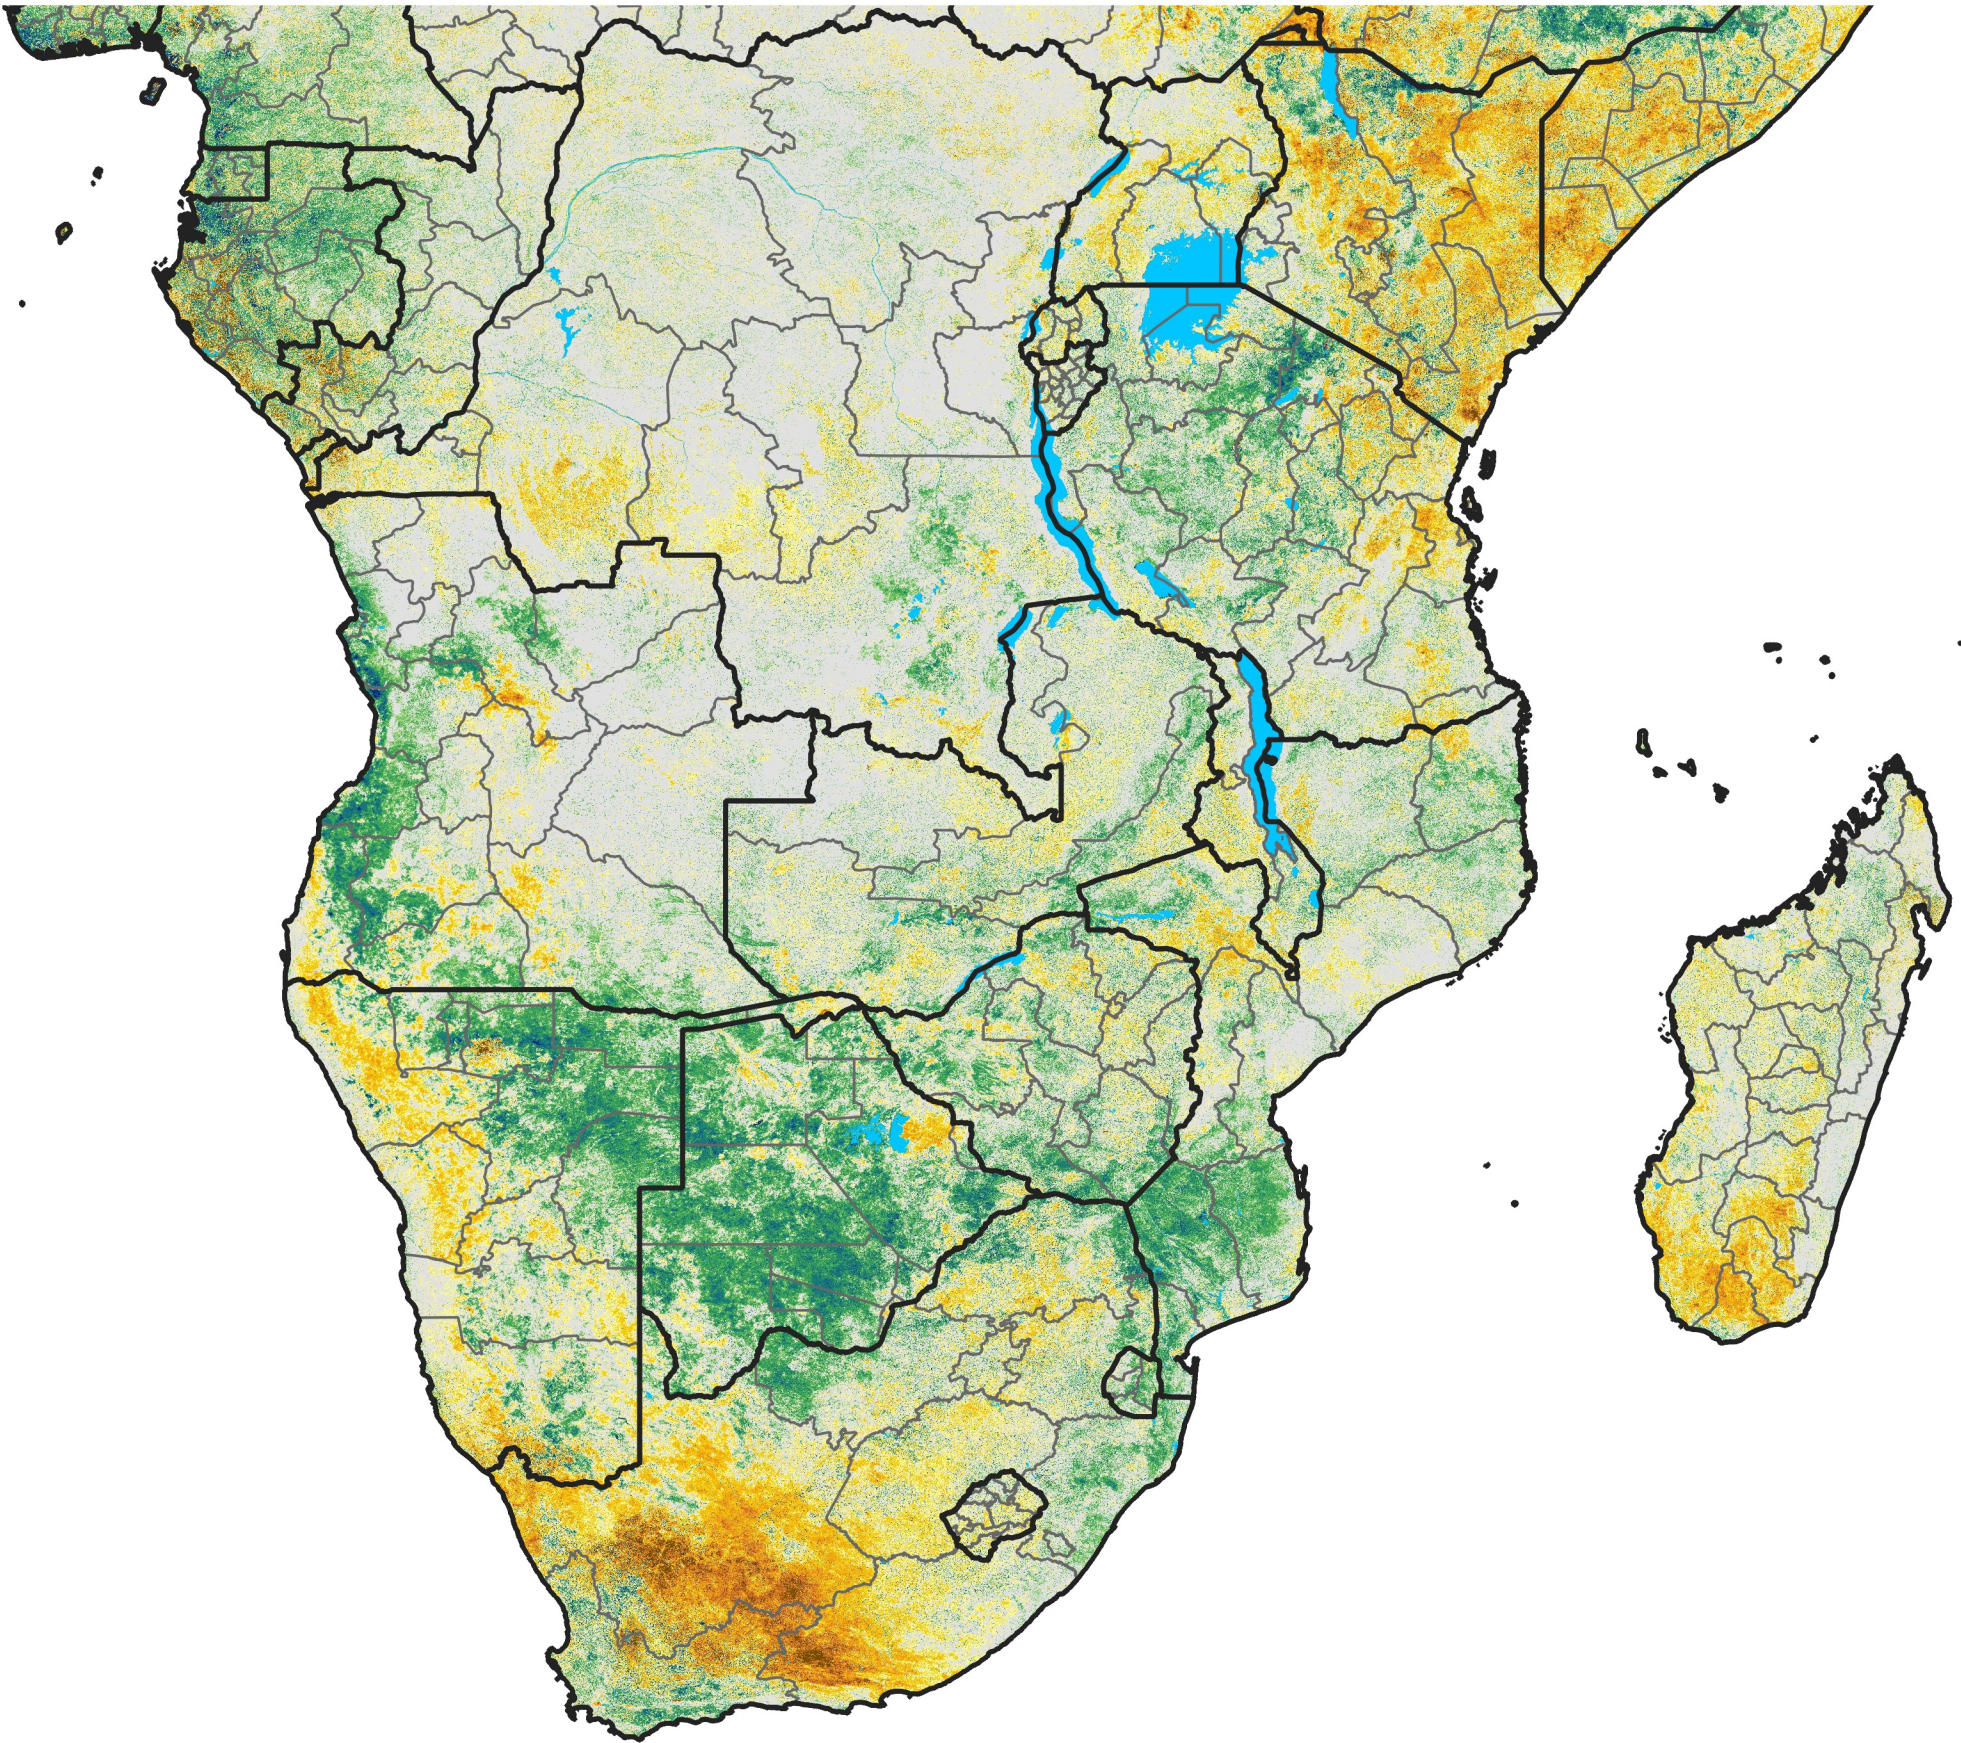

Southern Africa

Percent of Mean NDVI

2021 / Mean (2012 - 2021)
Period 36 / Jun 21 - 30, 2021

Percent of Normal