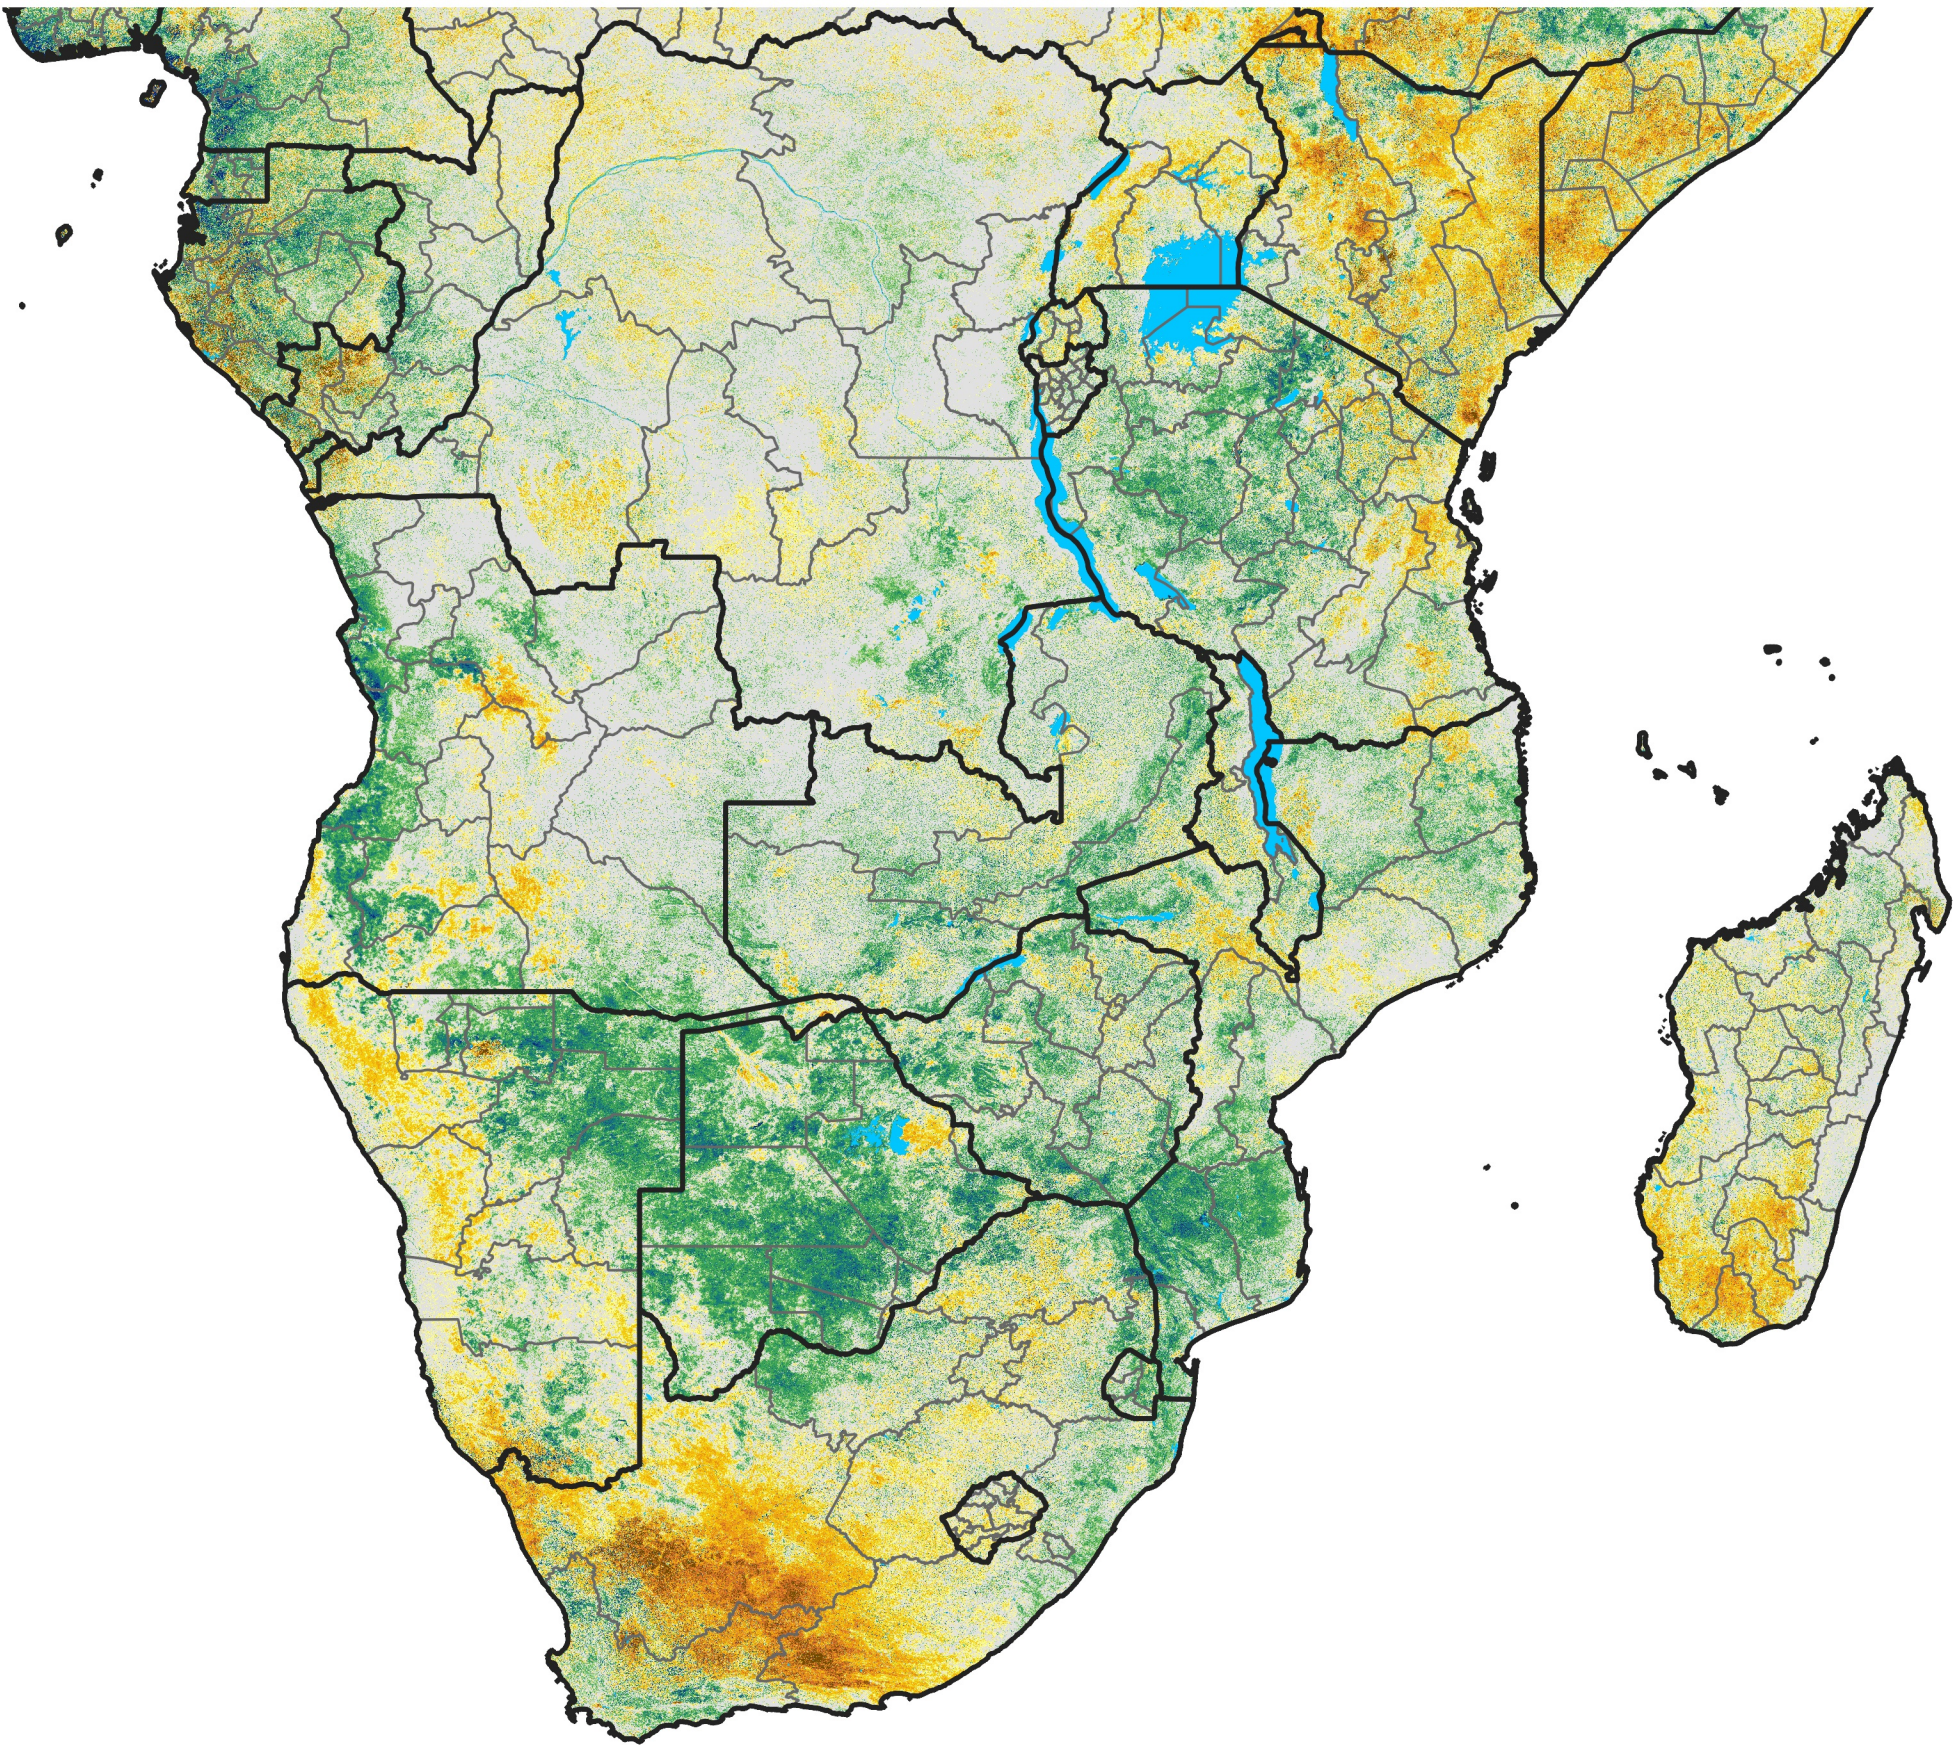

Southern Africa

Percent of Mean NDVI

2021 / Mean (2012 - 2021)

Period 39 / Jul 06 - 15, 2021

Percent of Normal