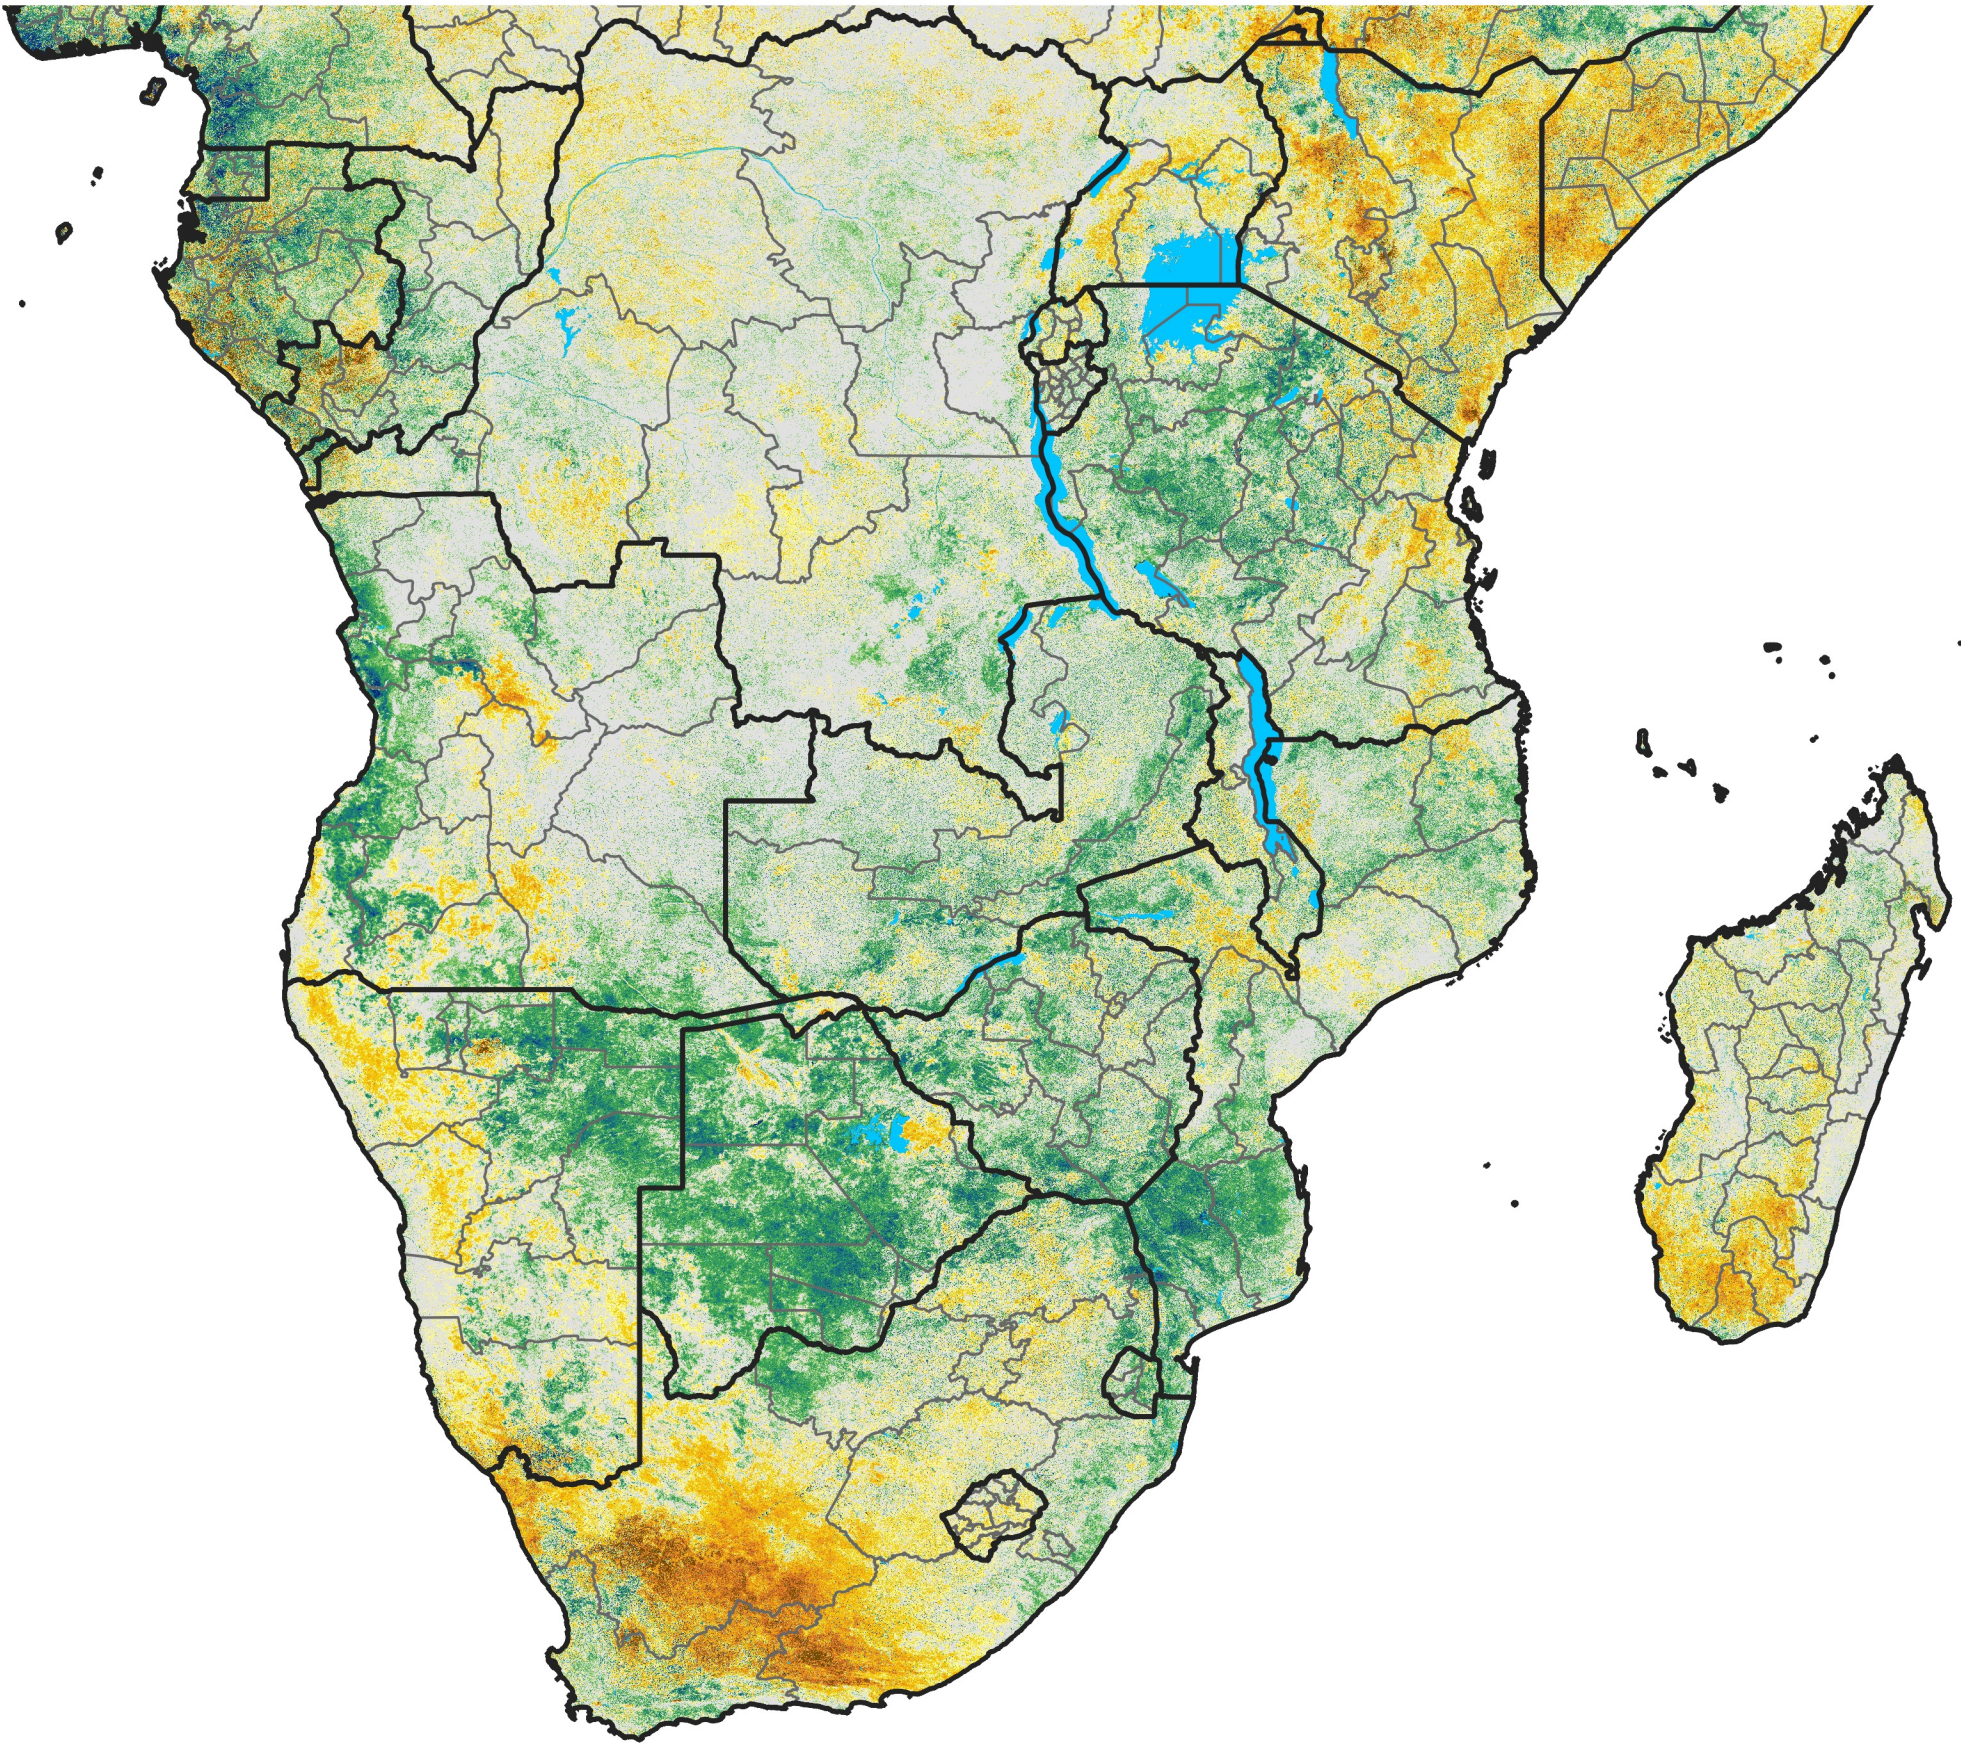

Southern Africa

Percent of Mean NDVI

2021 / Mean (2012 - 2021)

Period 40 / Jul 11 - 20, 2021

Percent of Normal