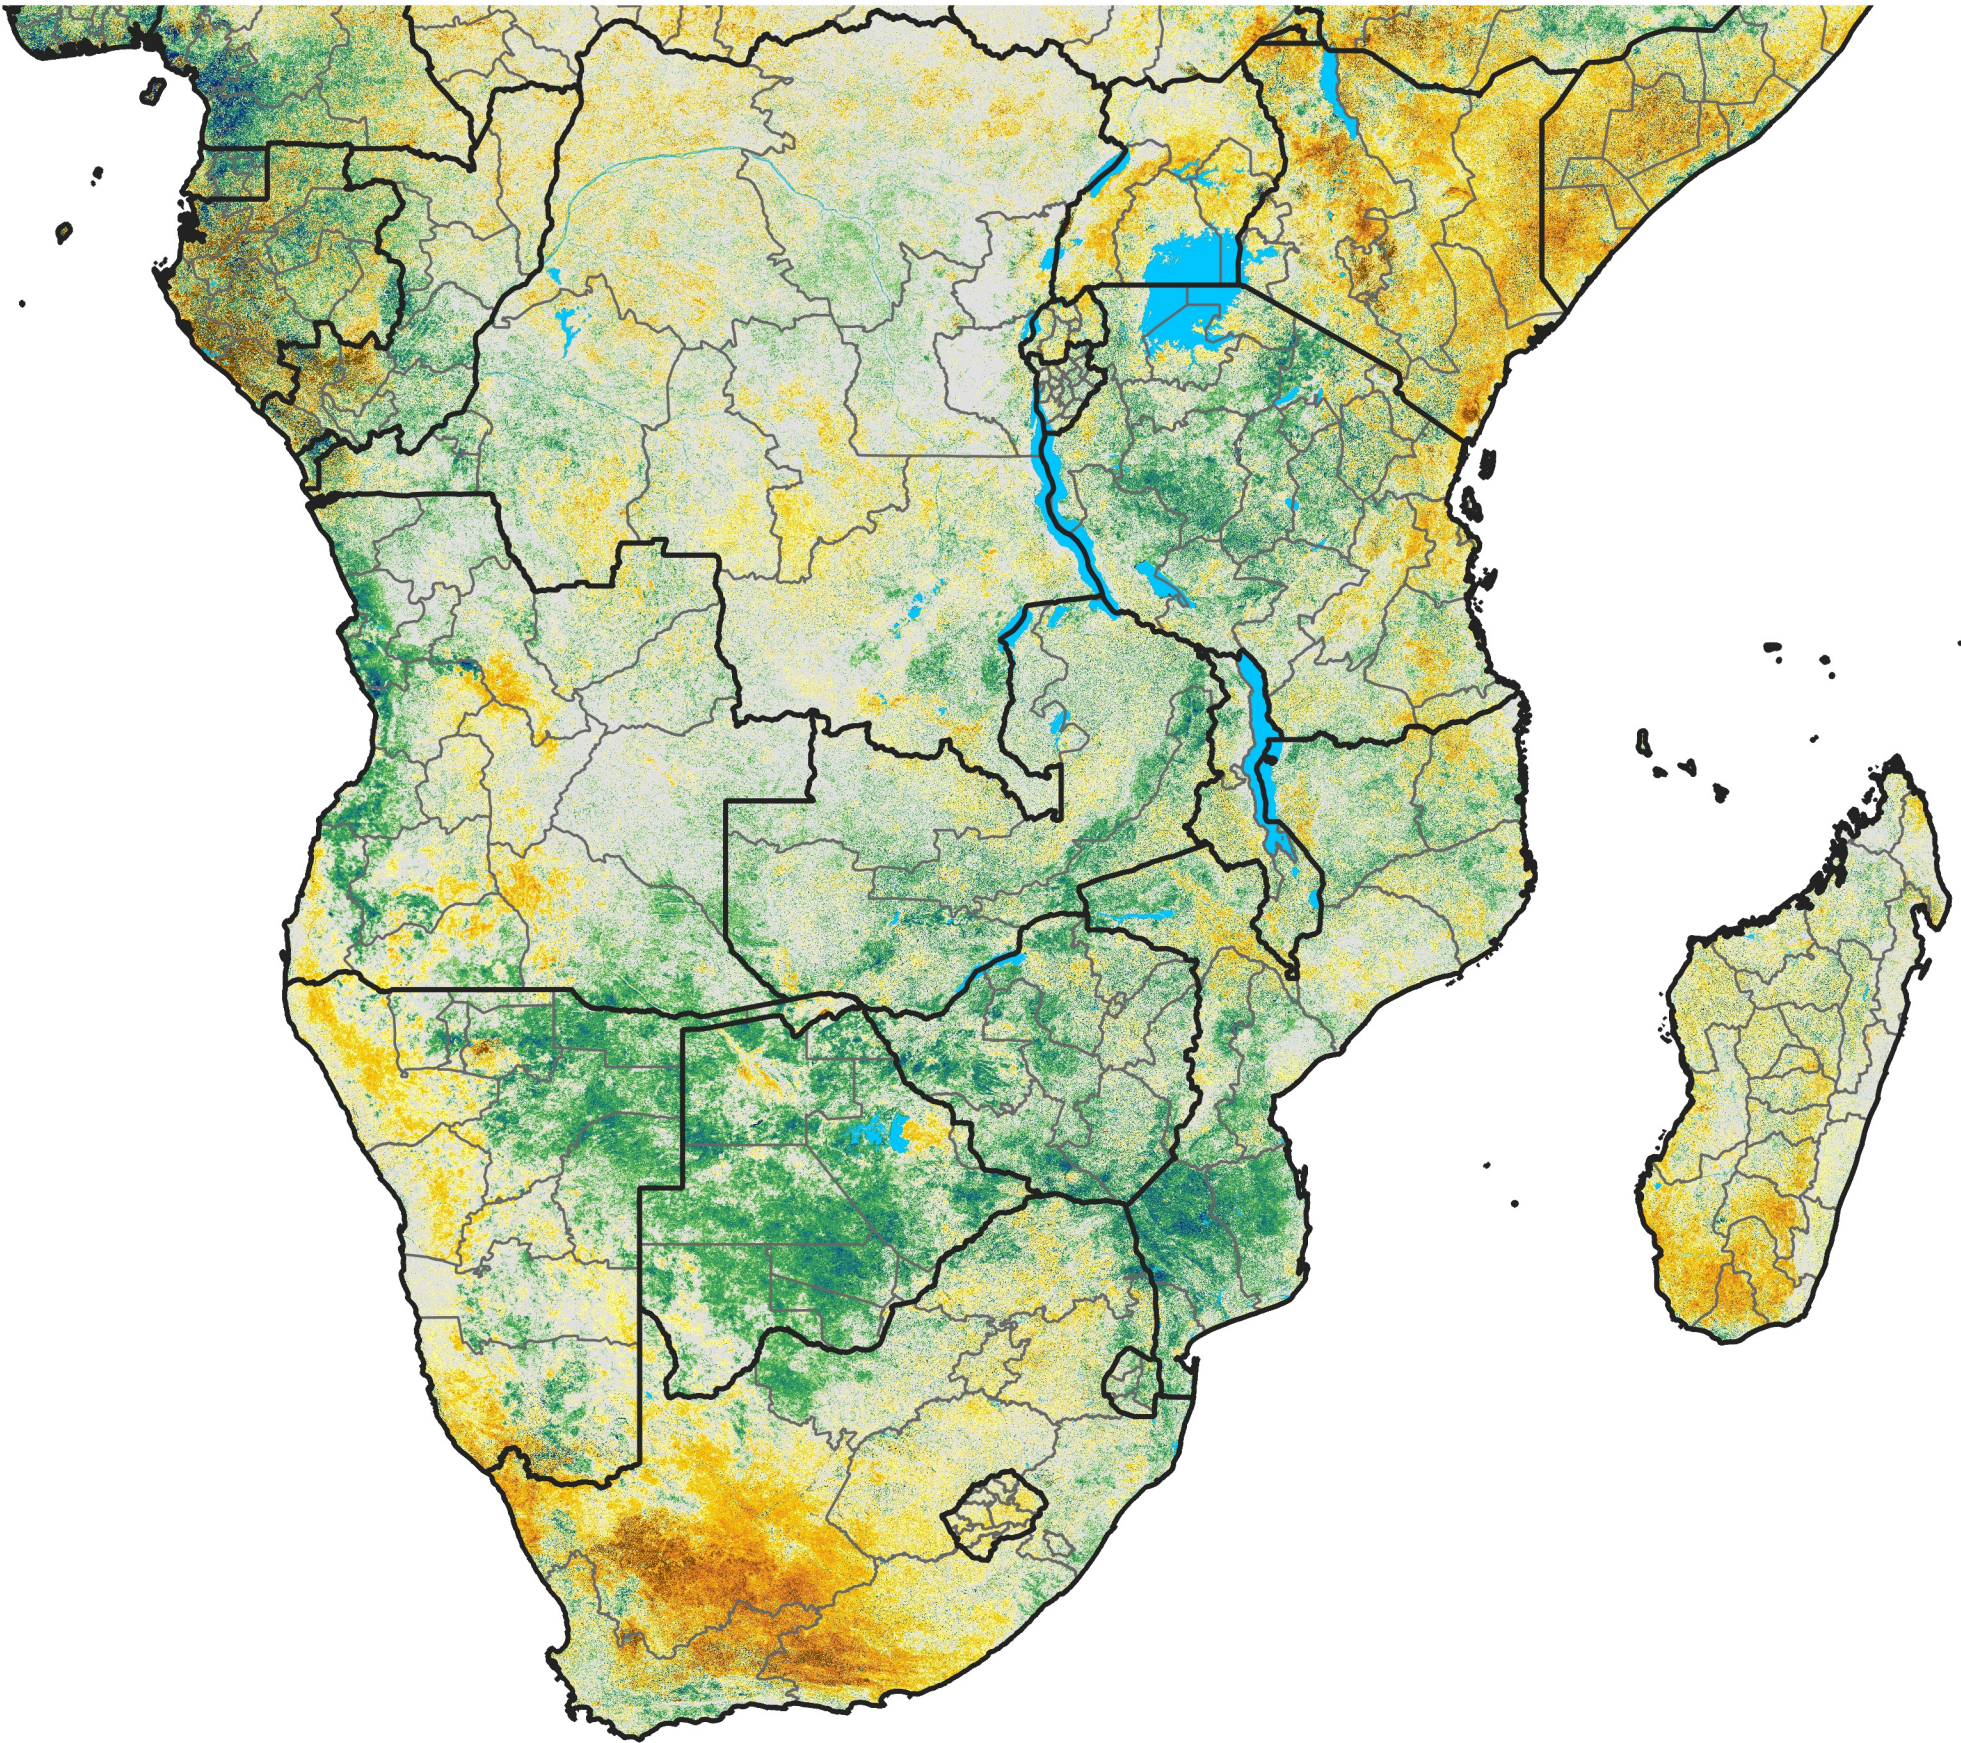

Southern Africa
Percent of Mean NDVI
2021 / Mean (2012 - 2021)
Period 43 / Jul 26 - Aug 05, 2021

Percent of Normal