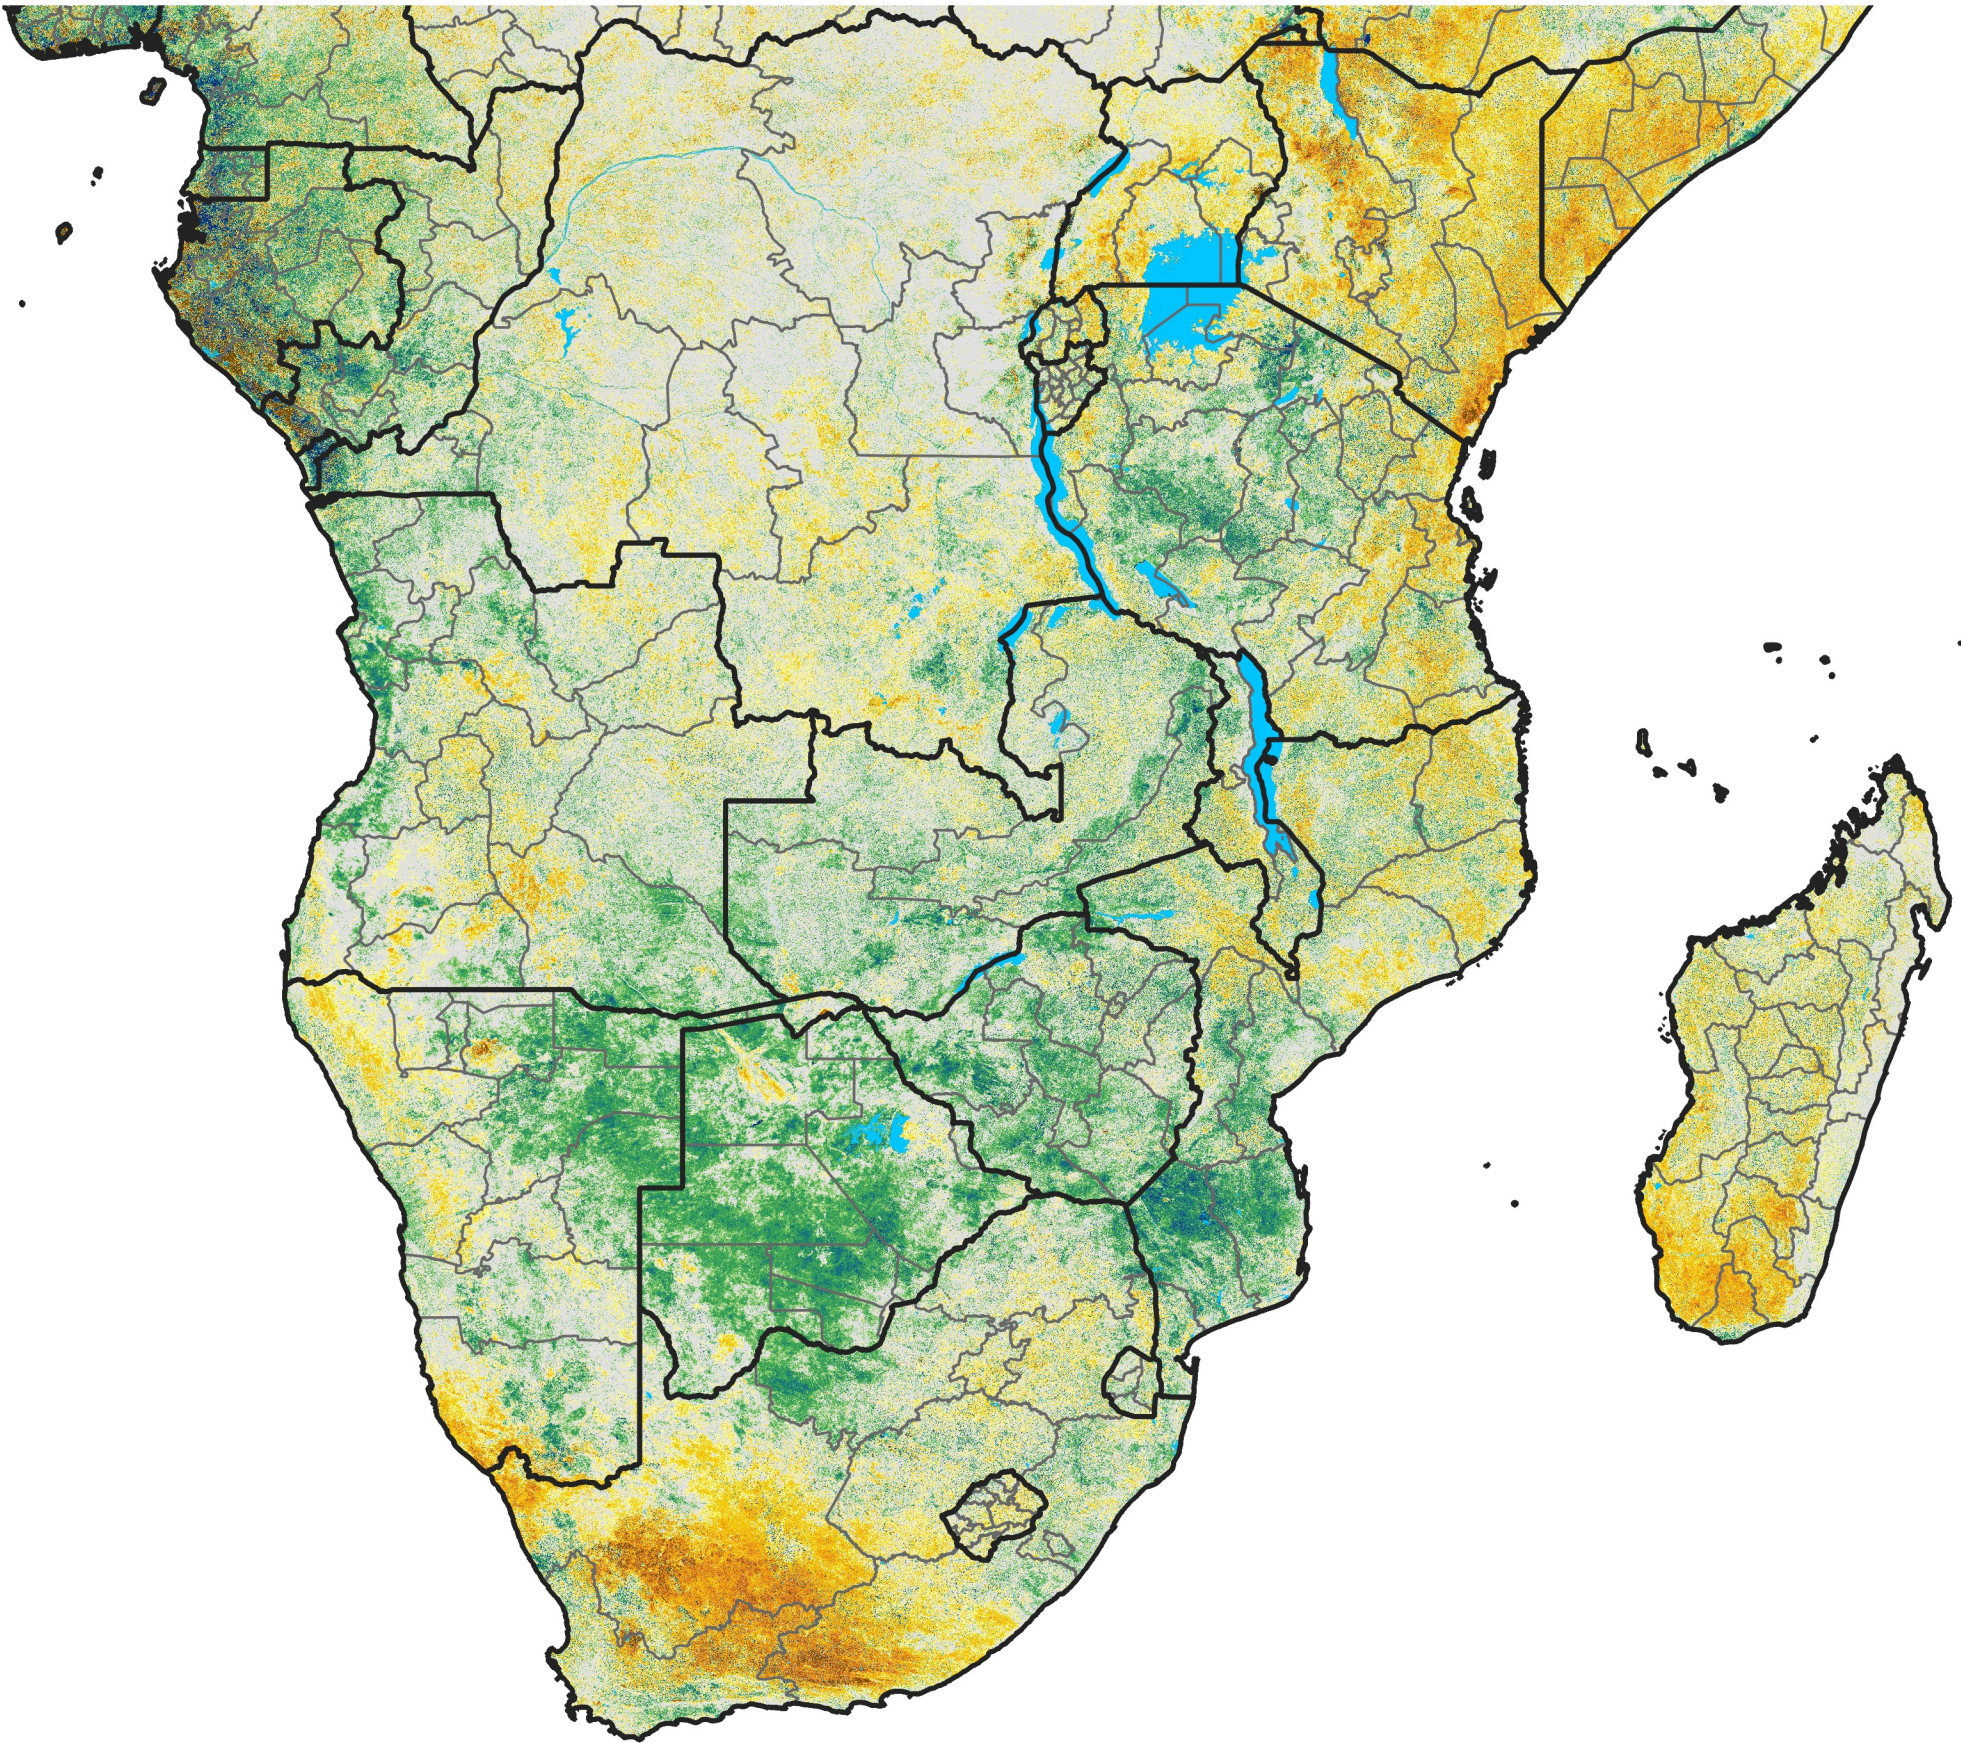

Southern Africa

Percent of Mean NDVI

2021 / Mean (2012 - 2021)

Period 49 / Aug 26 - Sep 05, 2021

Percent of Normal