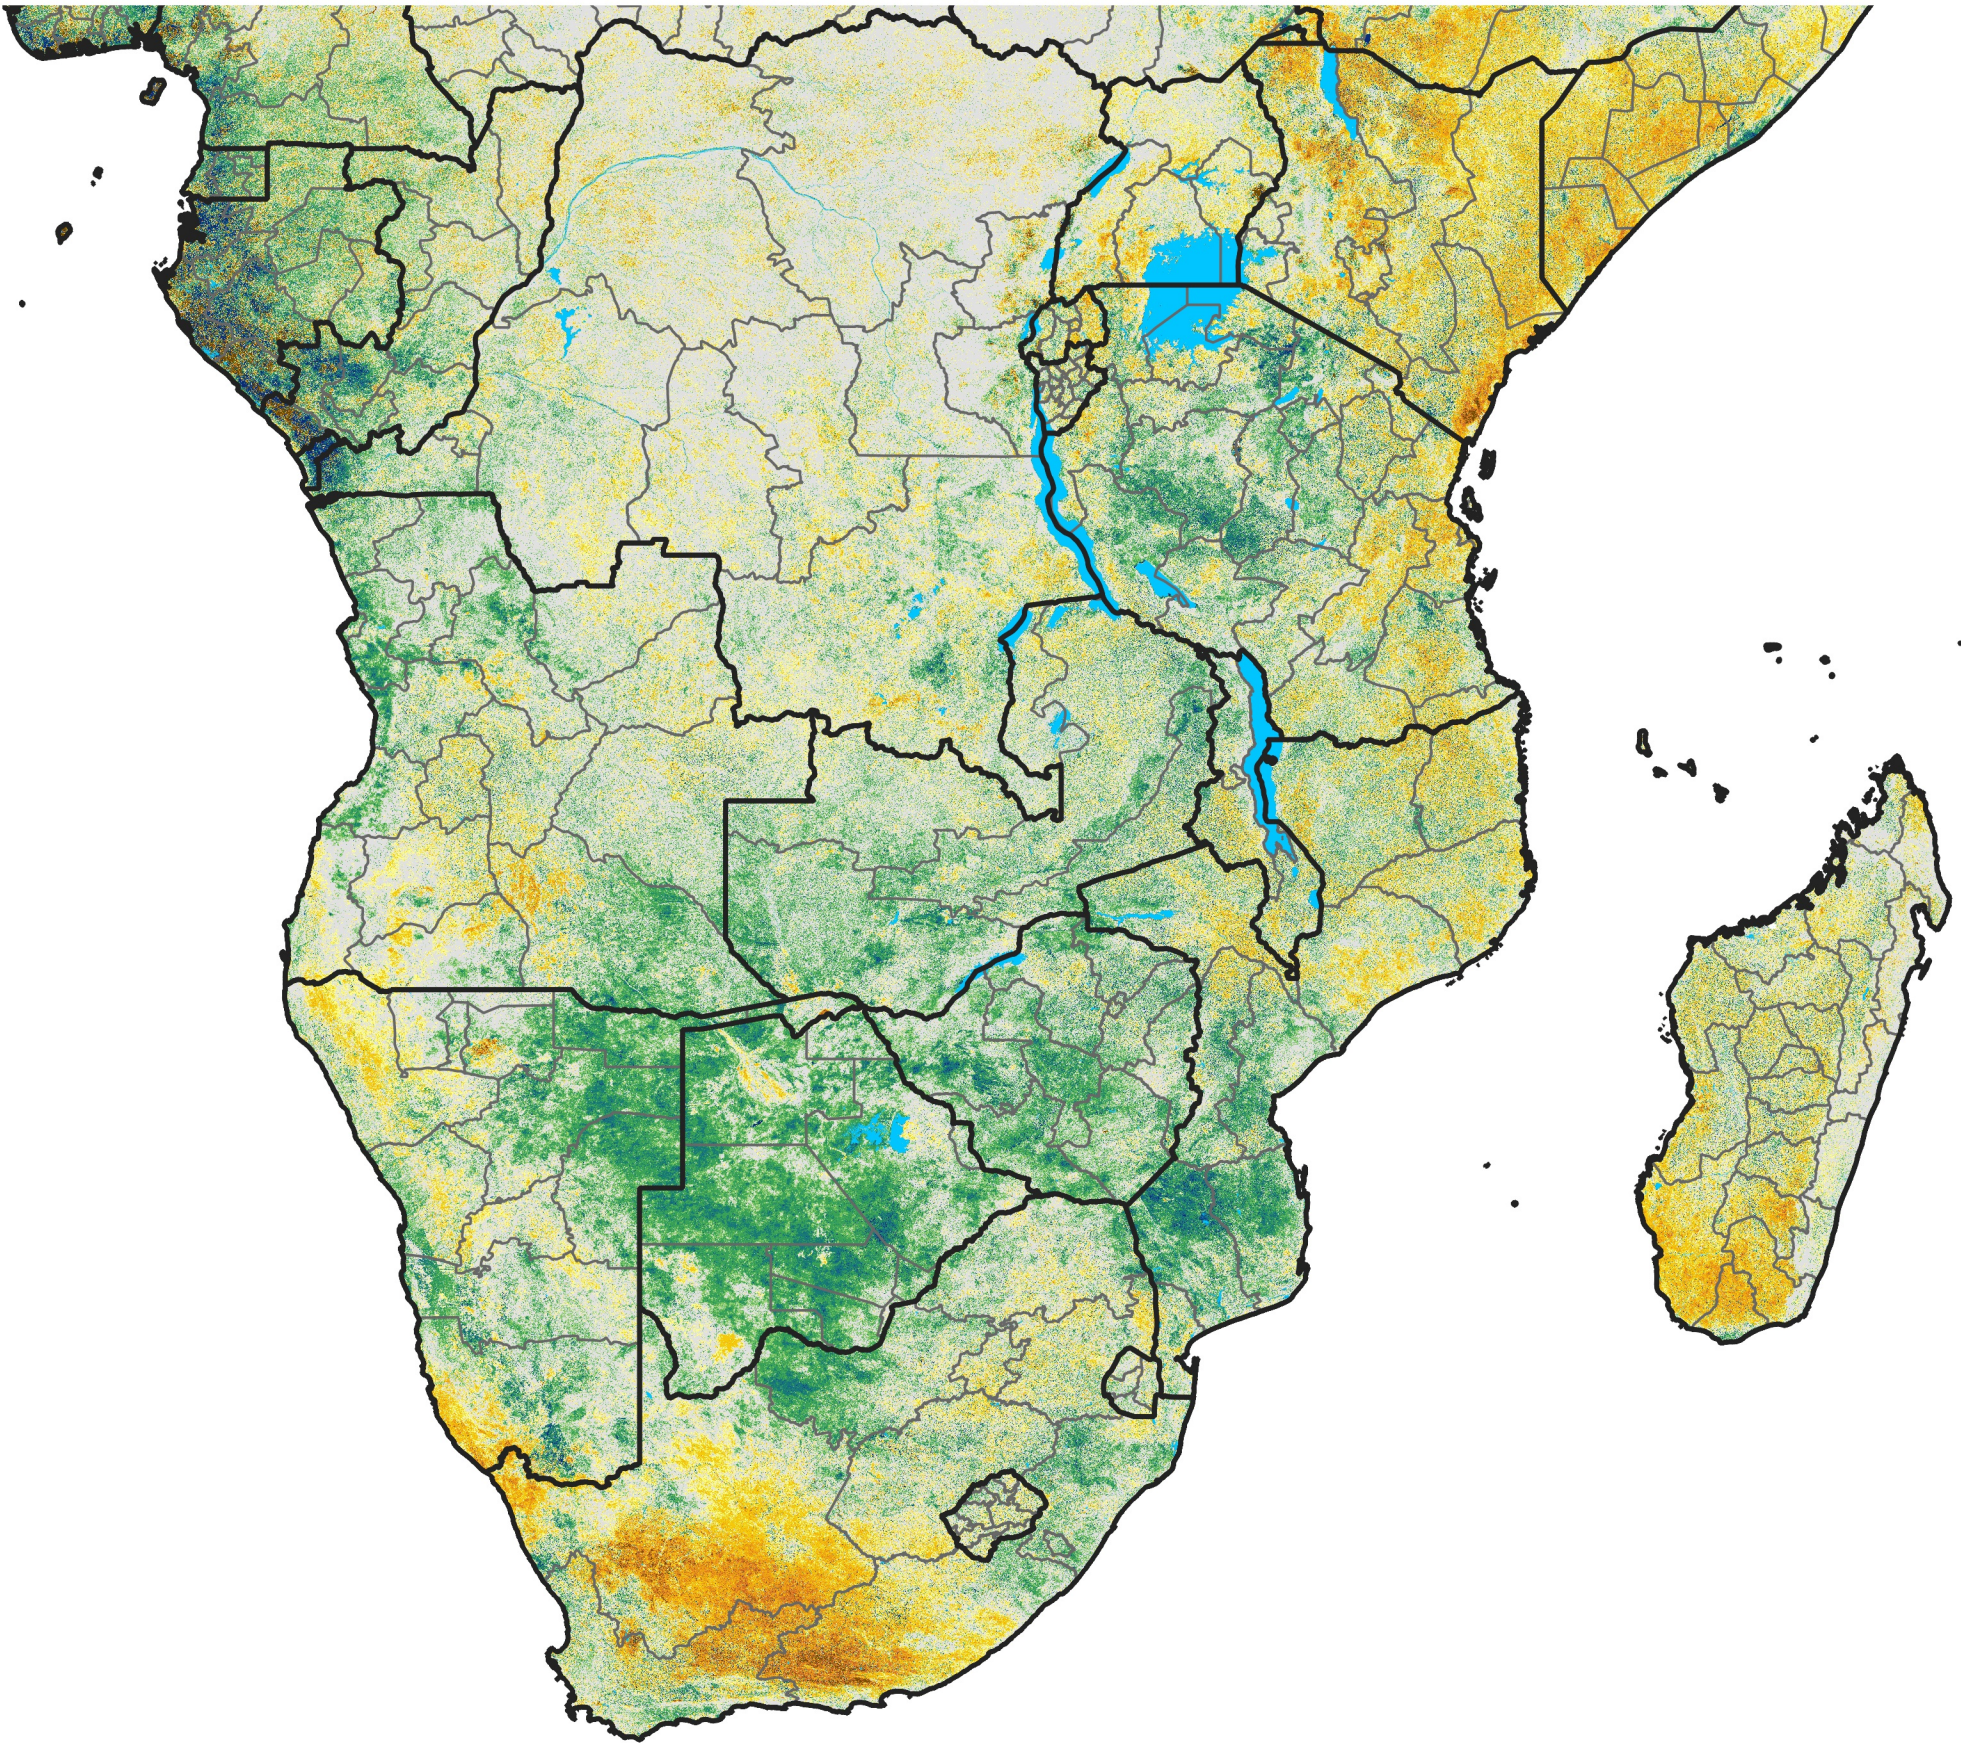

Southern Africa

Percent of Mean NDVI

2021 / Mean (2012 - 2021)
Period 51 / Sep 06 - 15, 2021

Percent of Normal