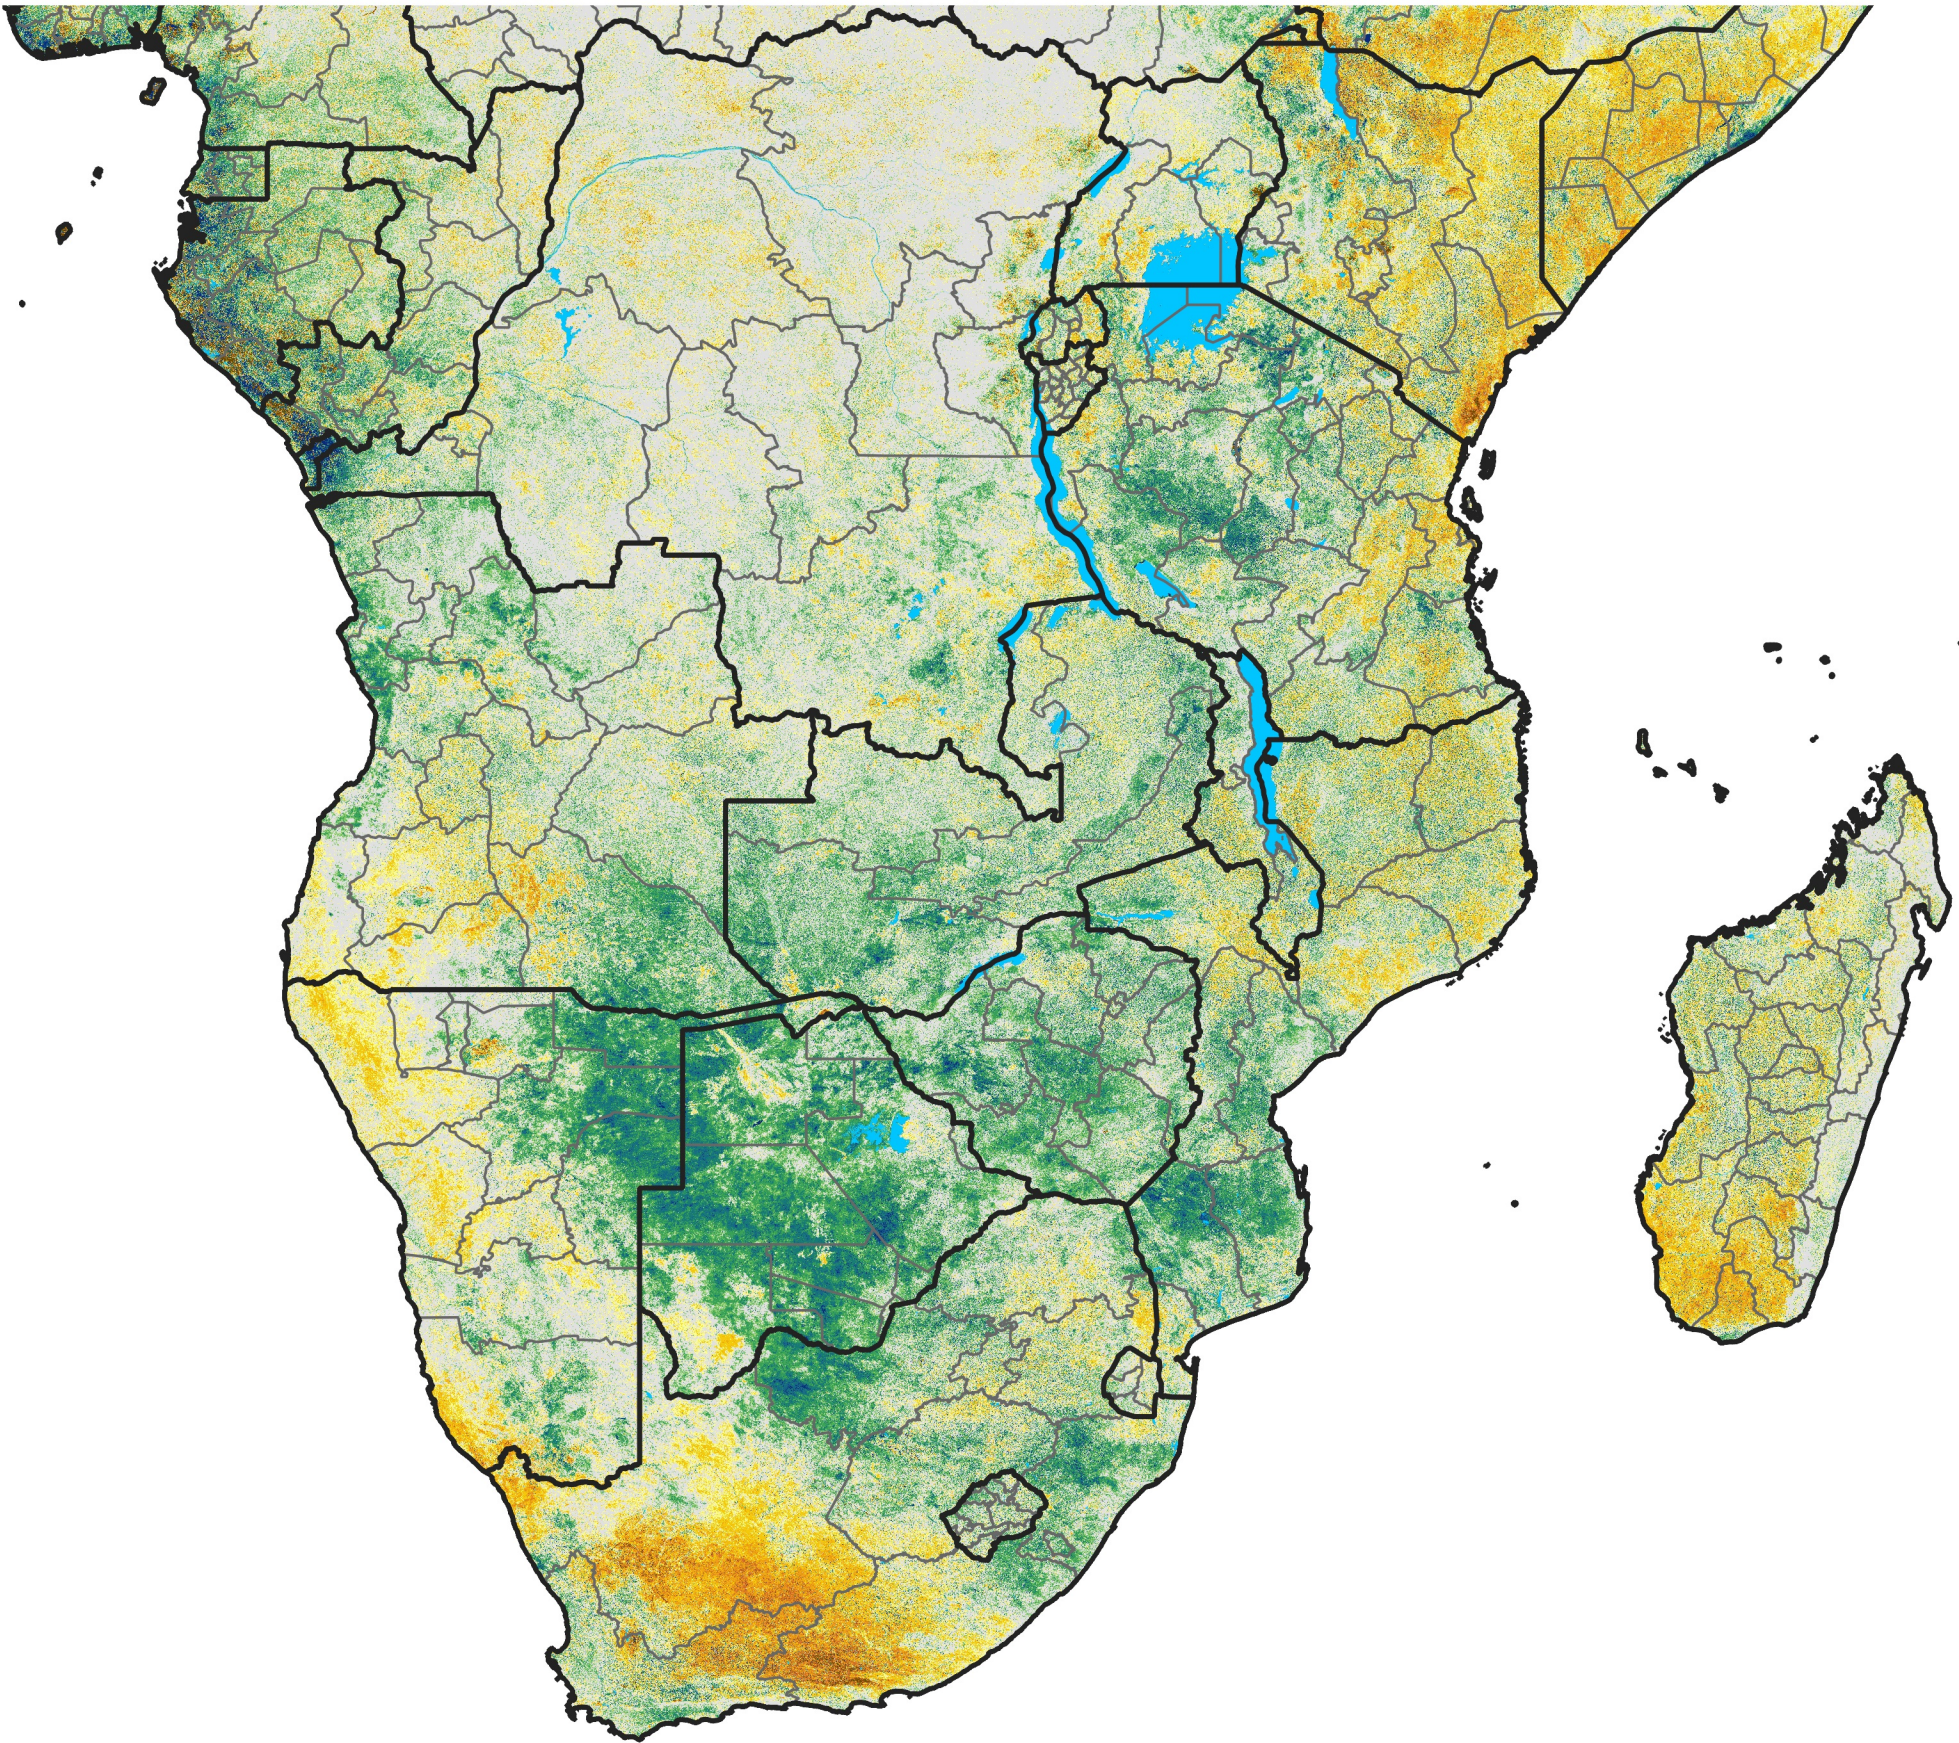

Southern Africa

Percent of Mean NDVI

2021 / Mean (2012 - 2021)
Period 53 / Sep 16 - 25, 2021

Percent of Normal