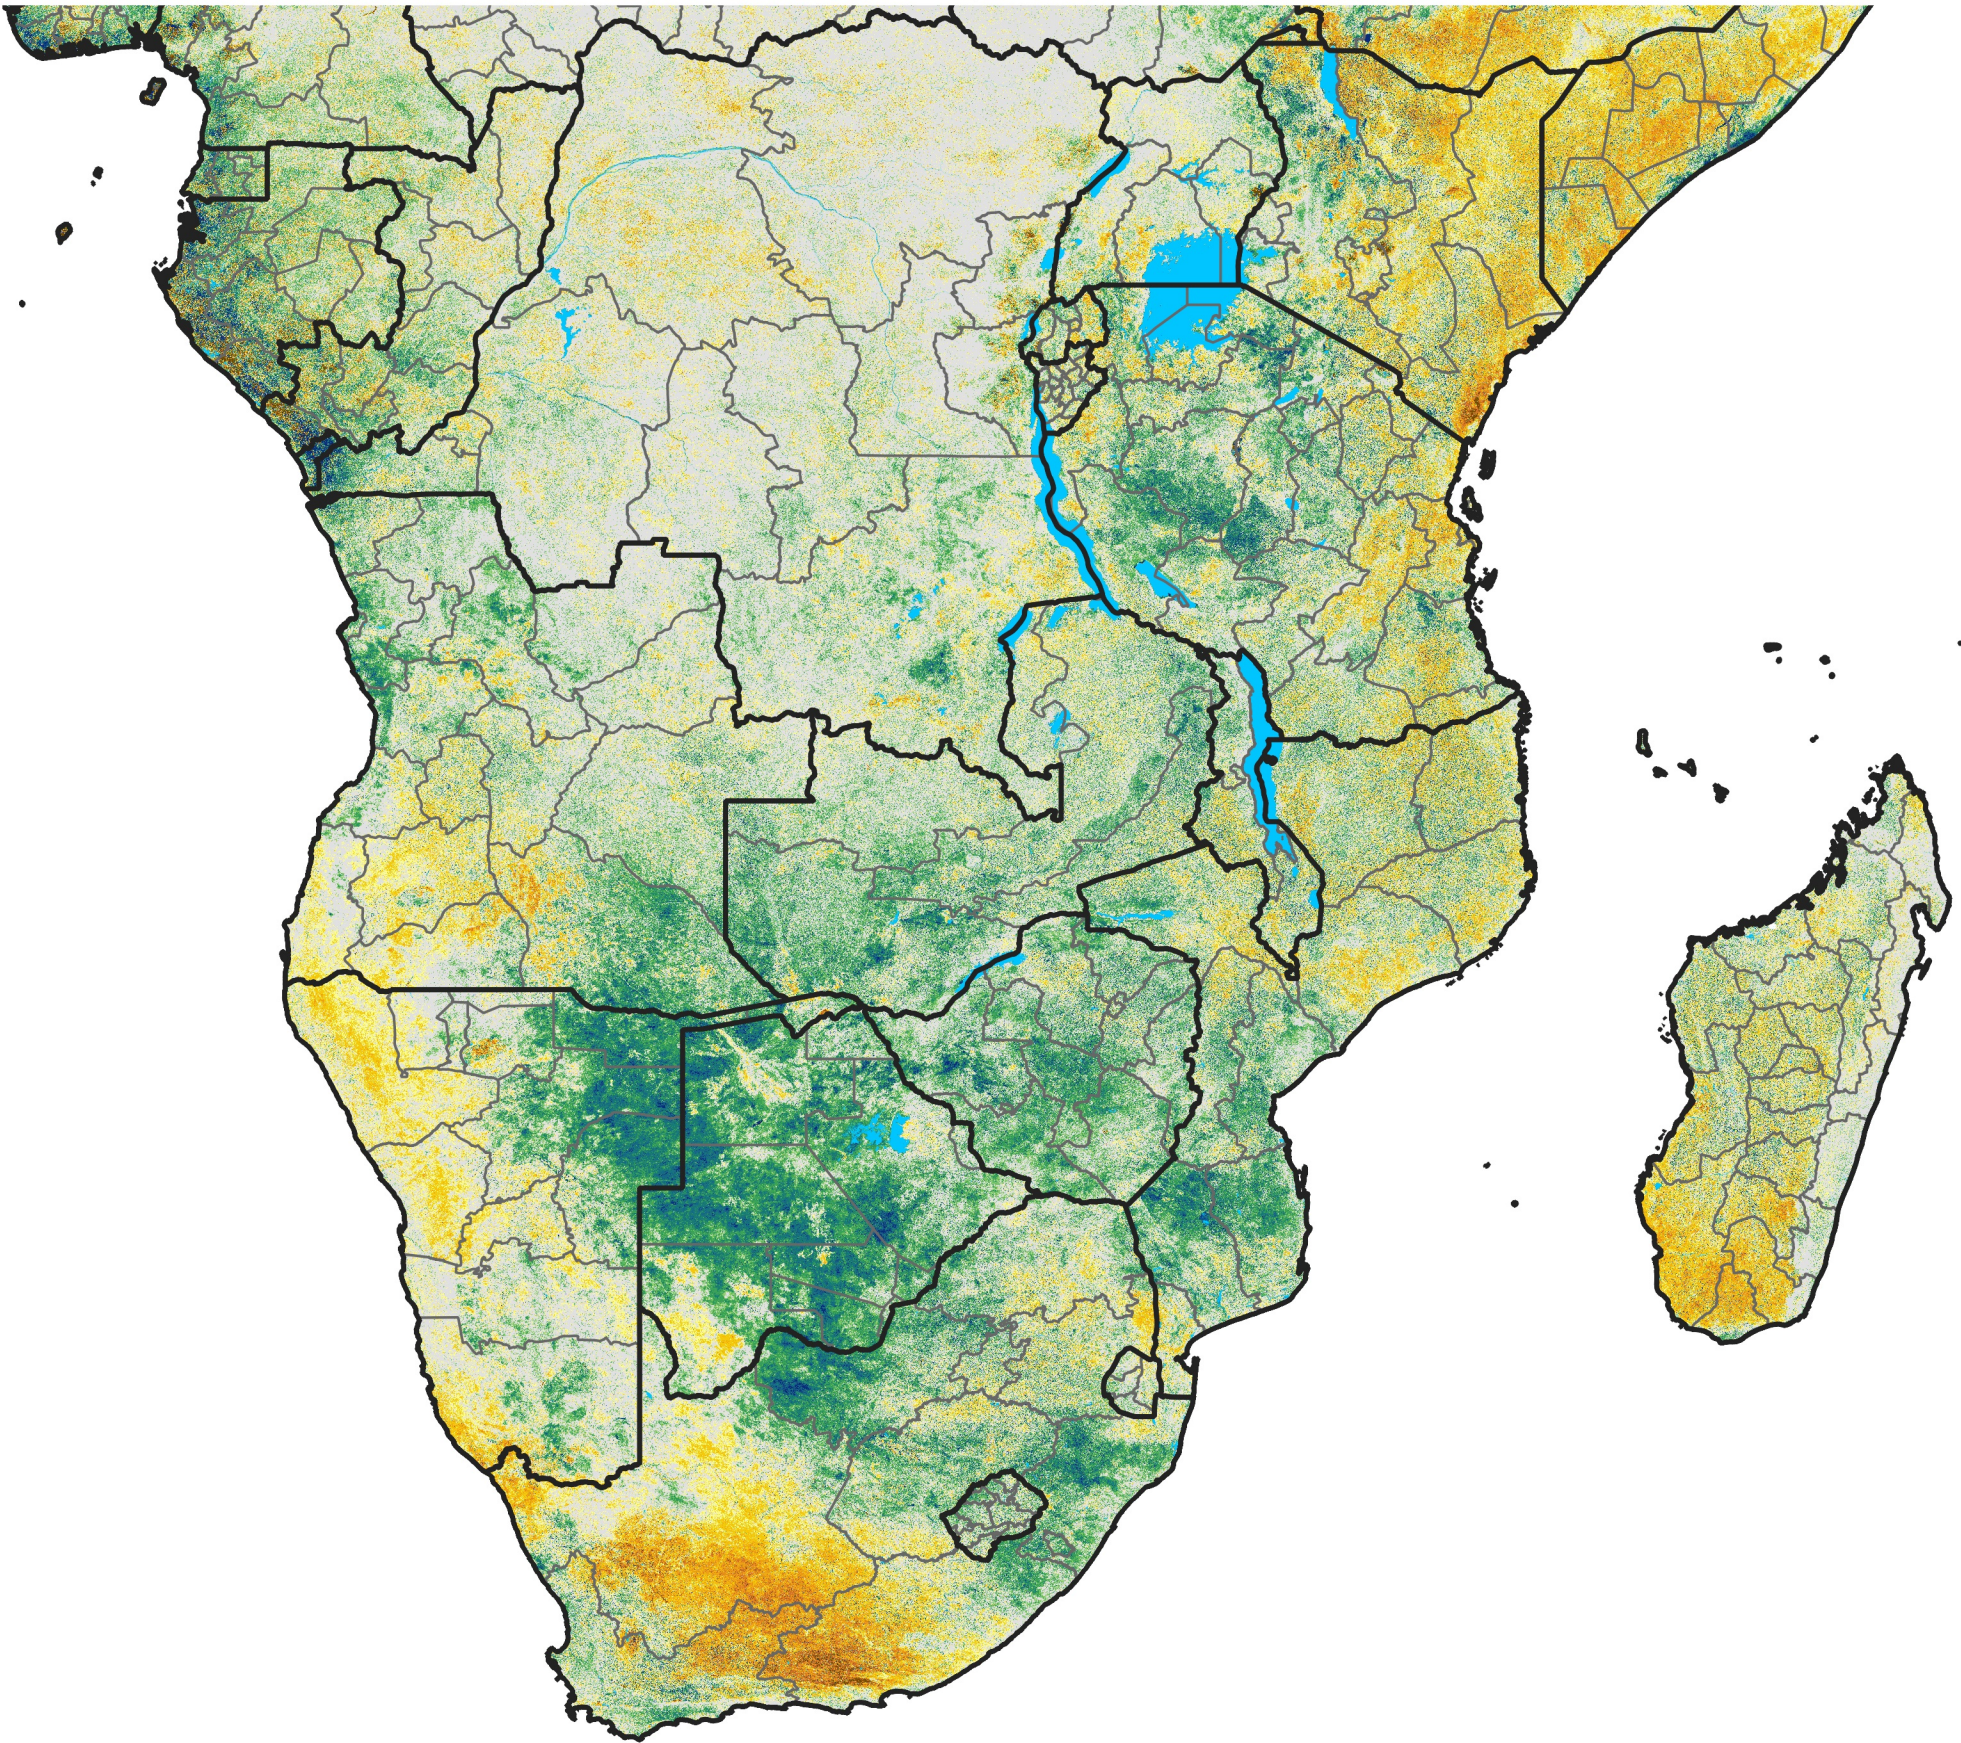

Southern Africa

Percent of Mean NDVI

2021 / Mean (2012 - 2021)
Period 54 / Sep 21 - 30, 2021

Percent of Normal