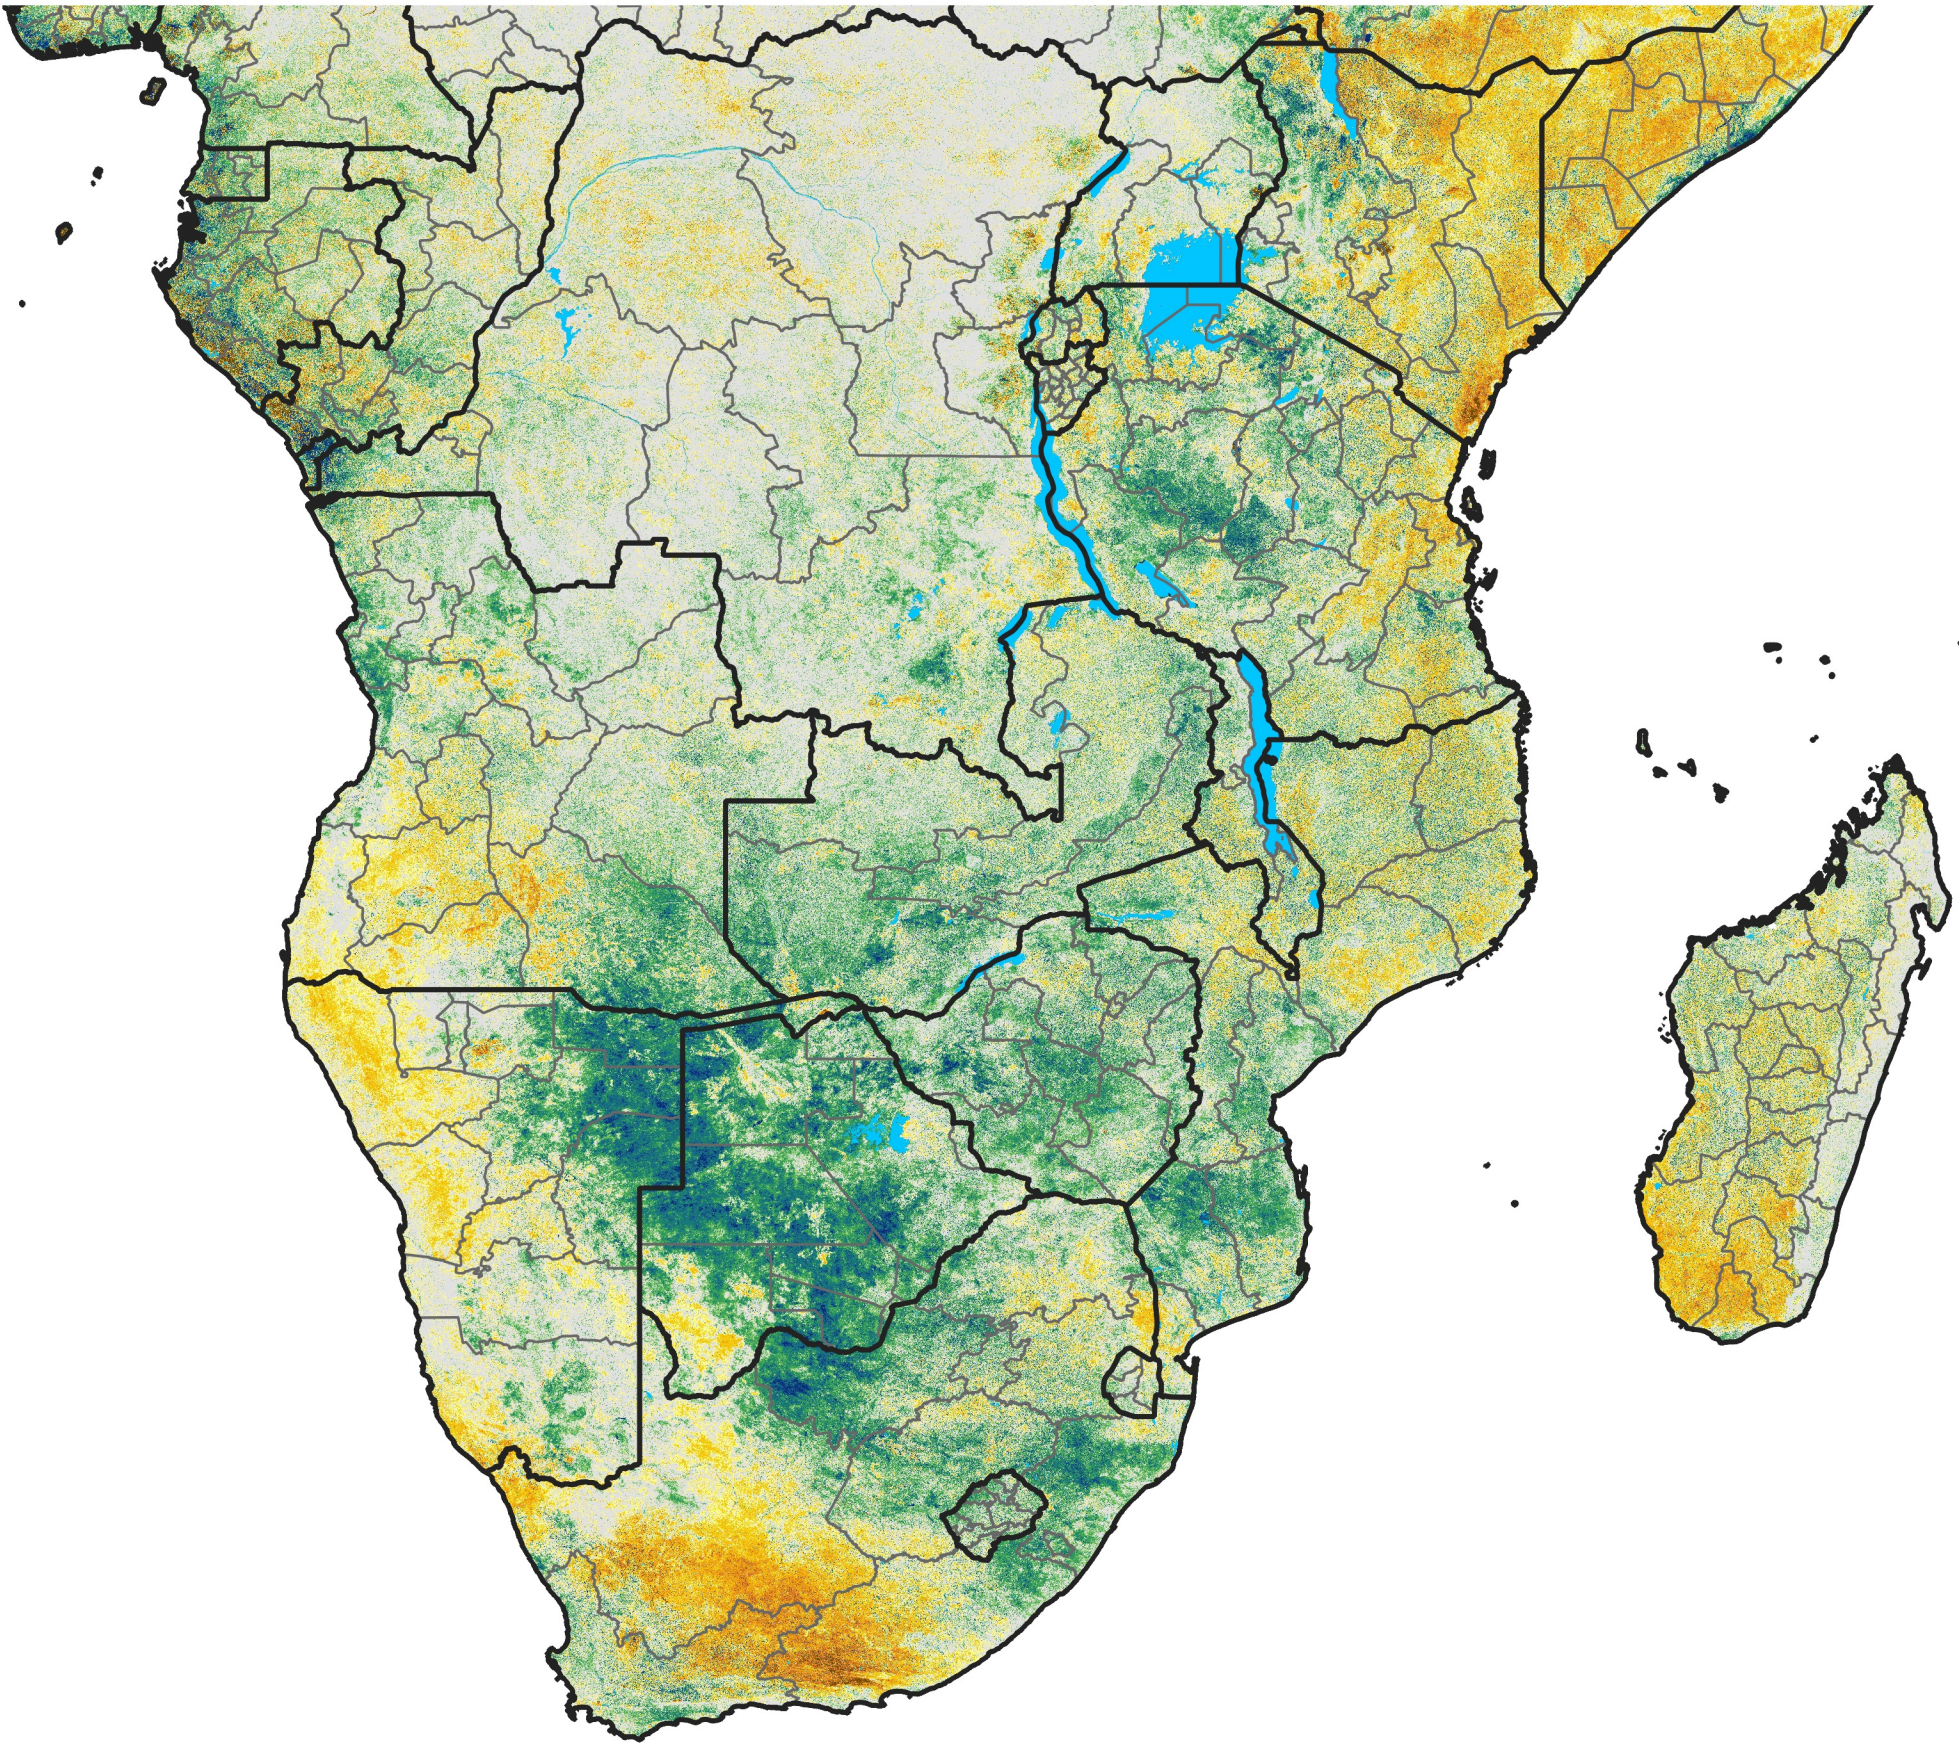

Southern Africa

Percent of Mean NDVI

2021 / Mean (2012 - 2021)

Period 55 / Sep 26 - Oct 05, 2021

Percent of Normal