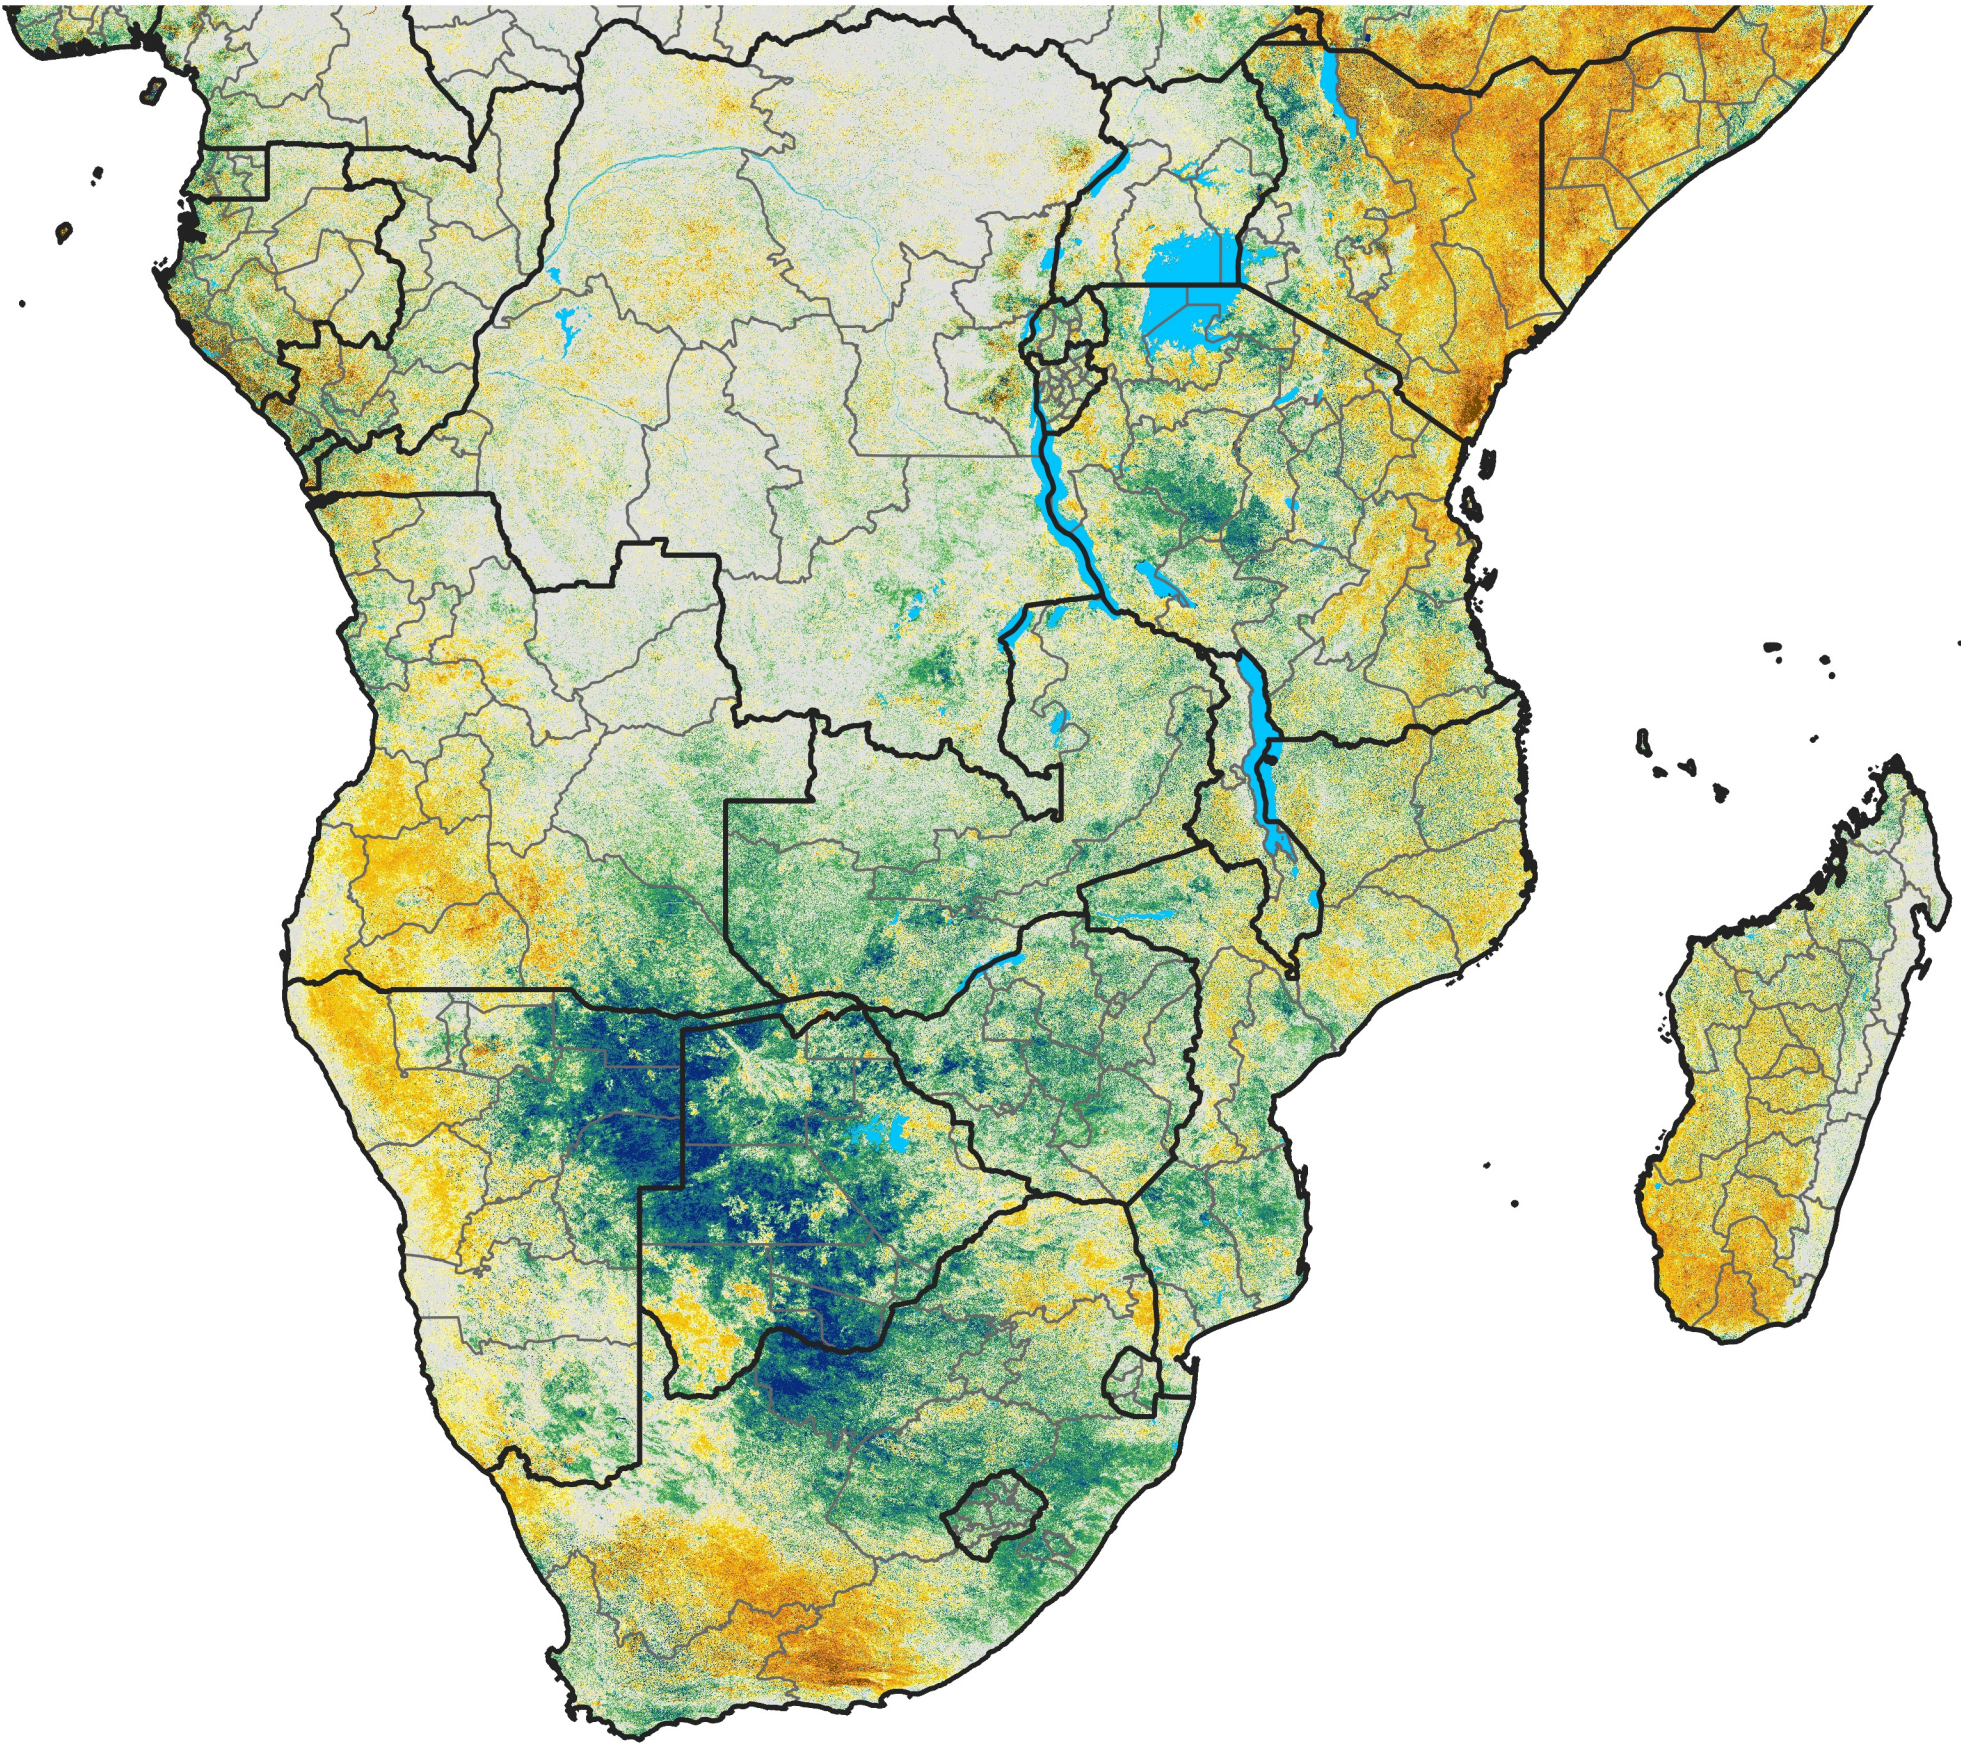

Southern Africa

Percent of Mean NDVI

2021 / Mean (2012 - 2021)
Period 59 / Oct 16 - 25, 2021

Percent of Normal