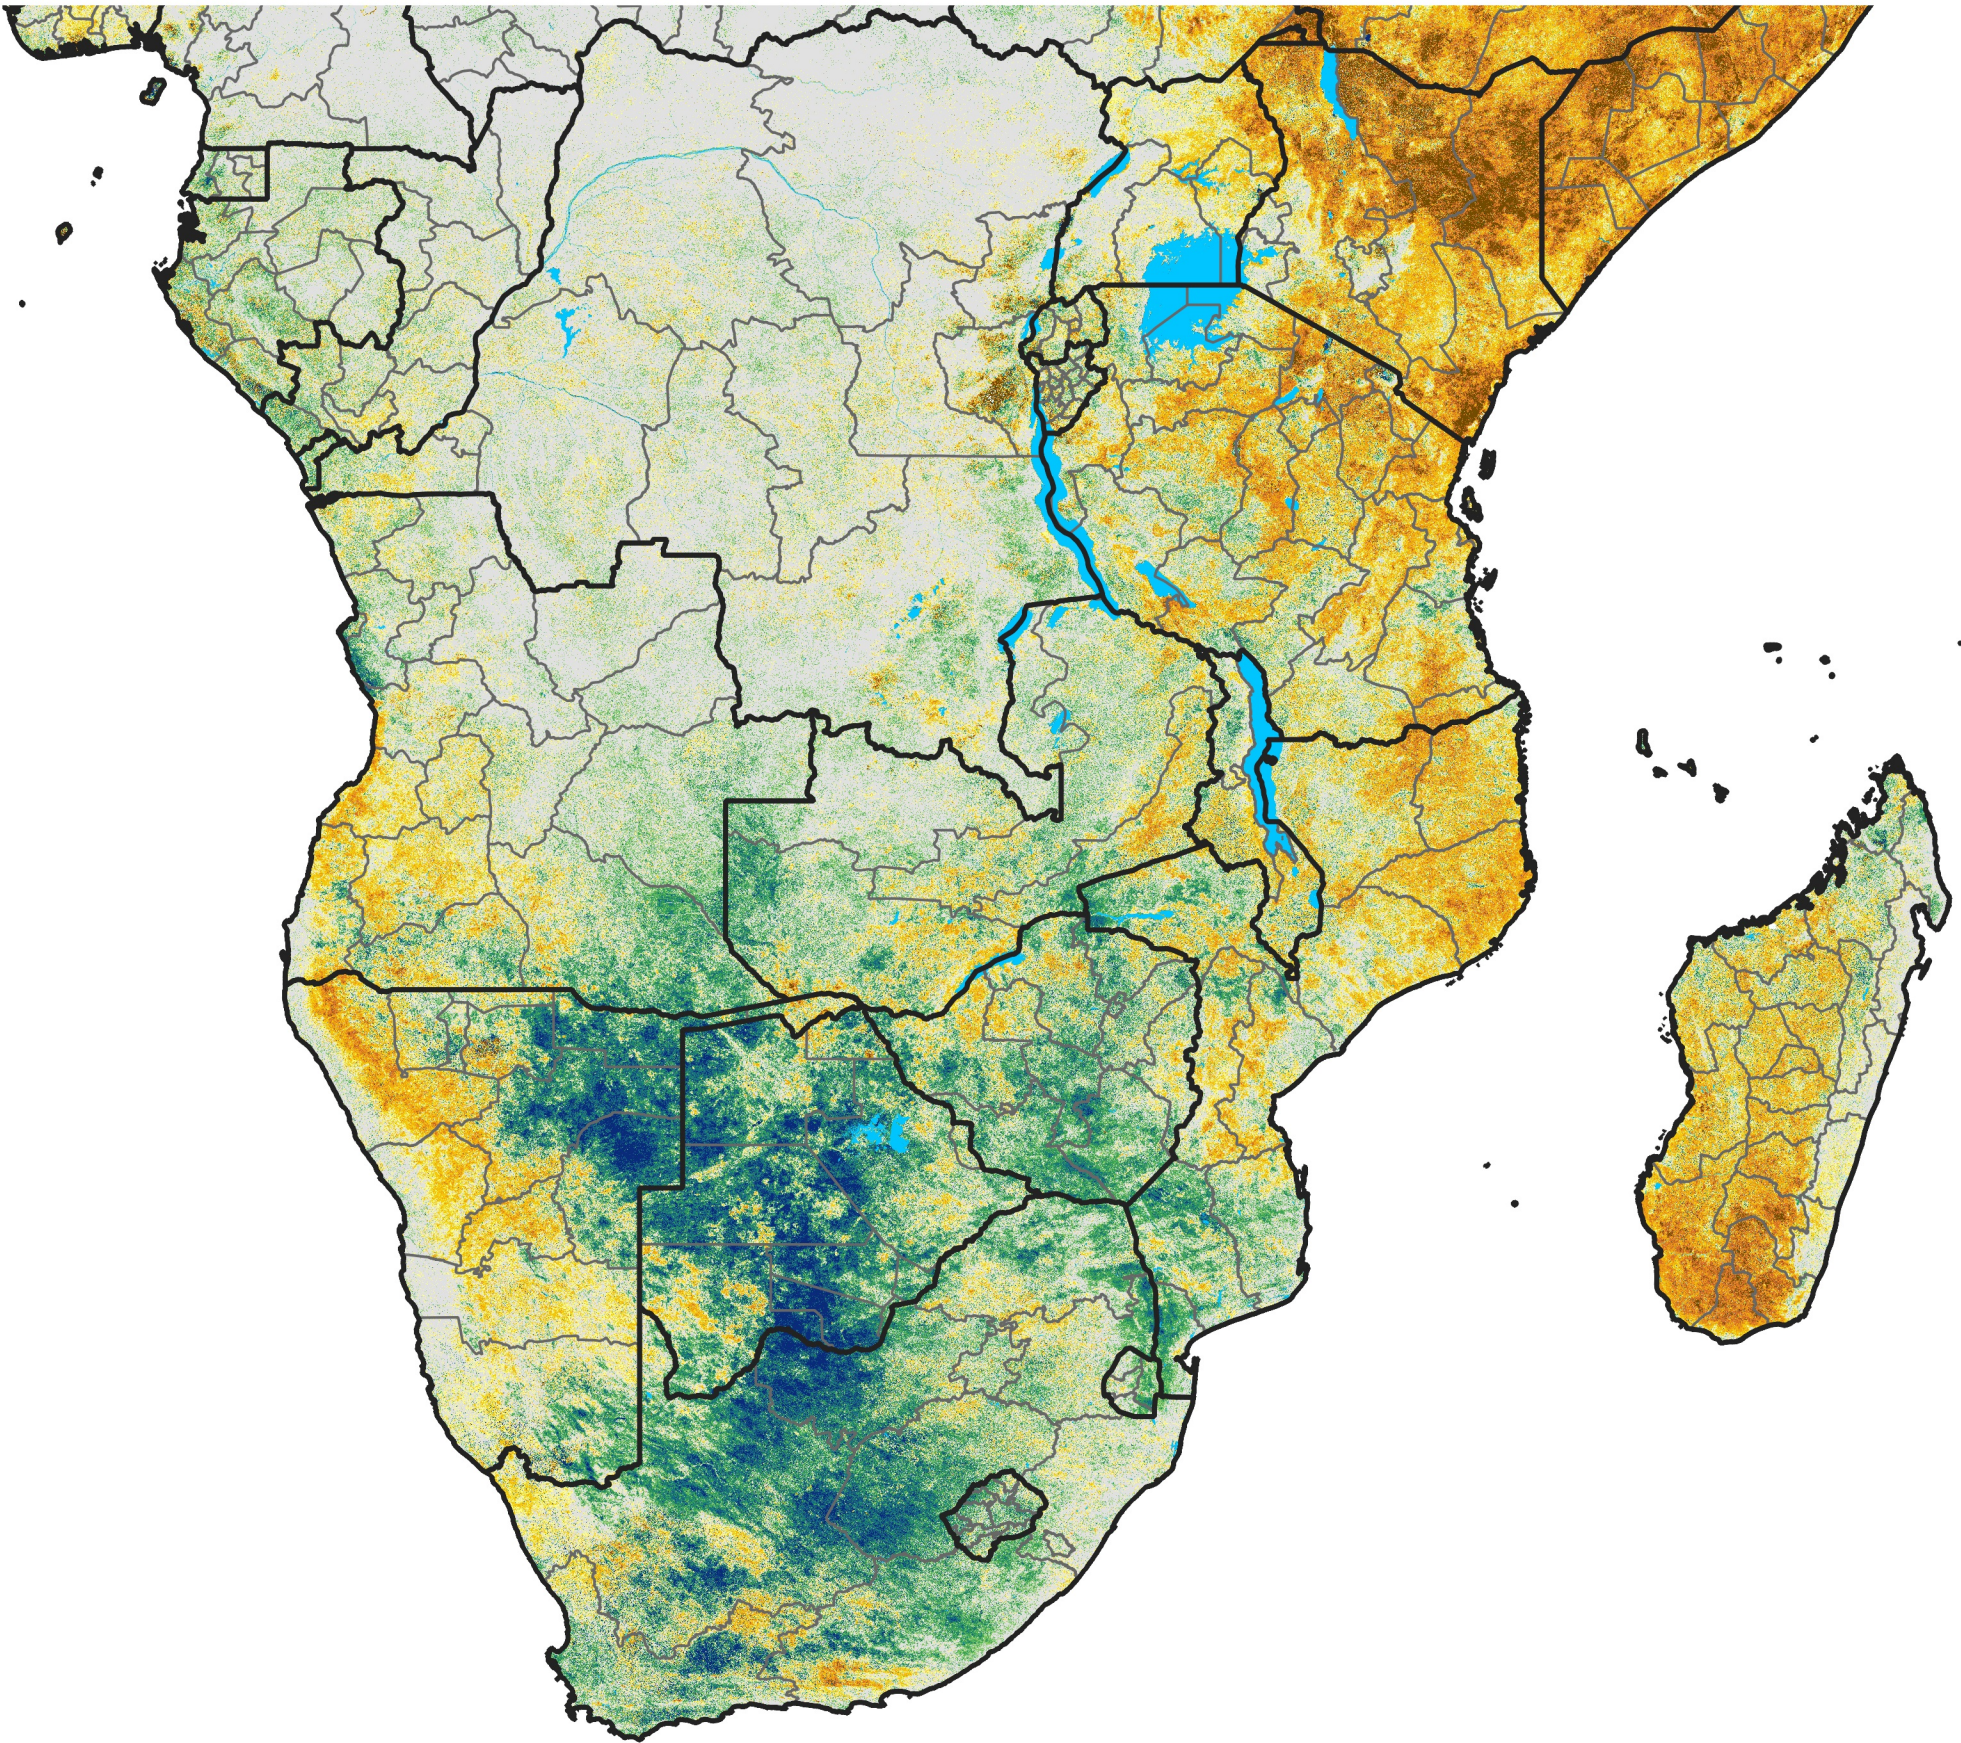

# Southern Africa

## Percent of Mean NDVI

2021 / Mean (2012 - 2021)

Period 67 / Nov 26 - Dec 05, 2021