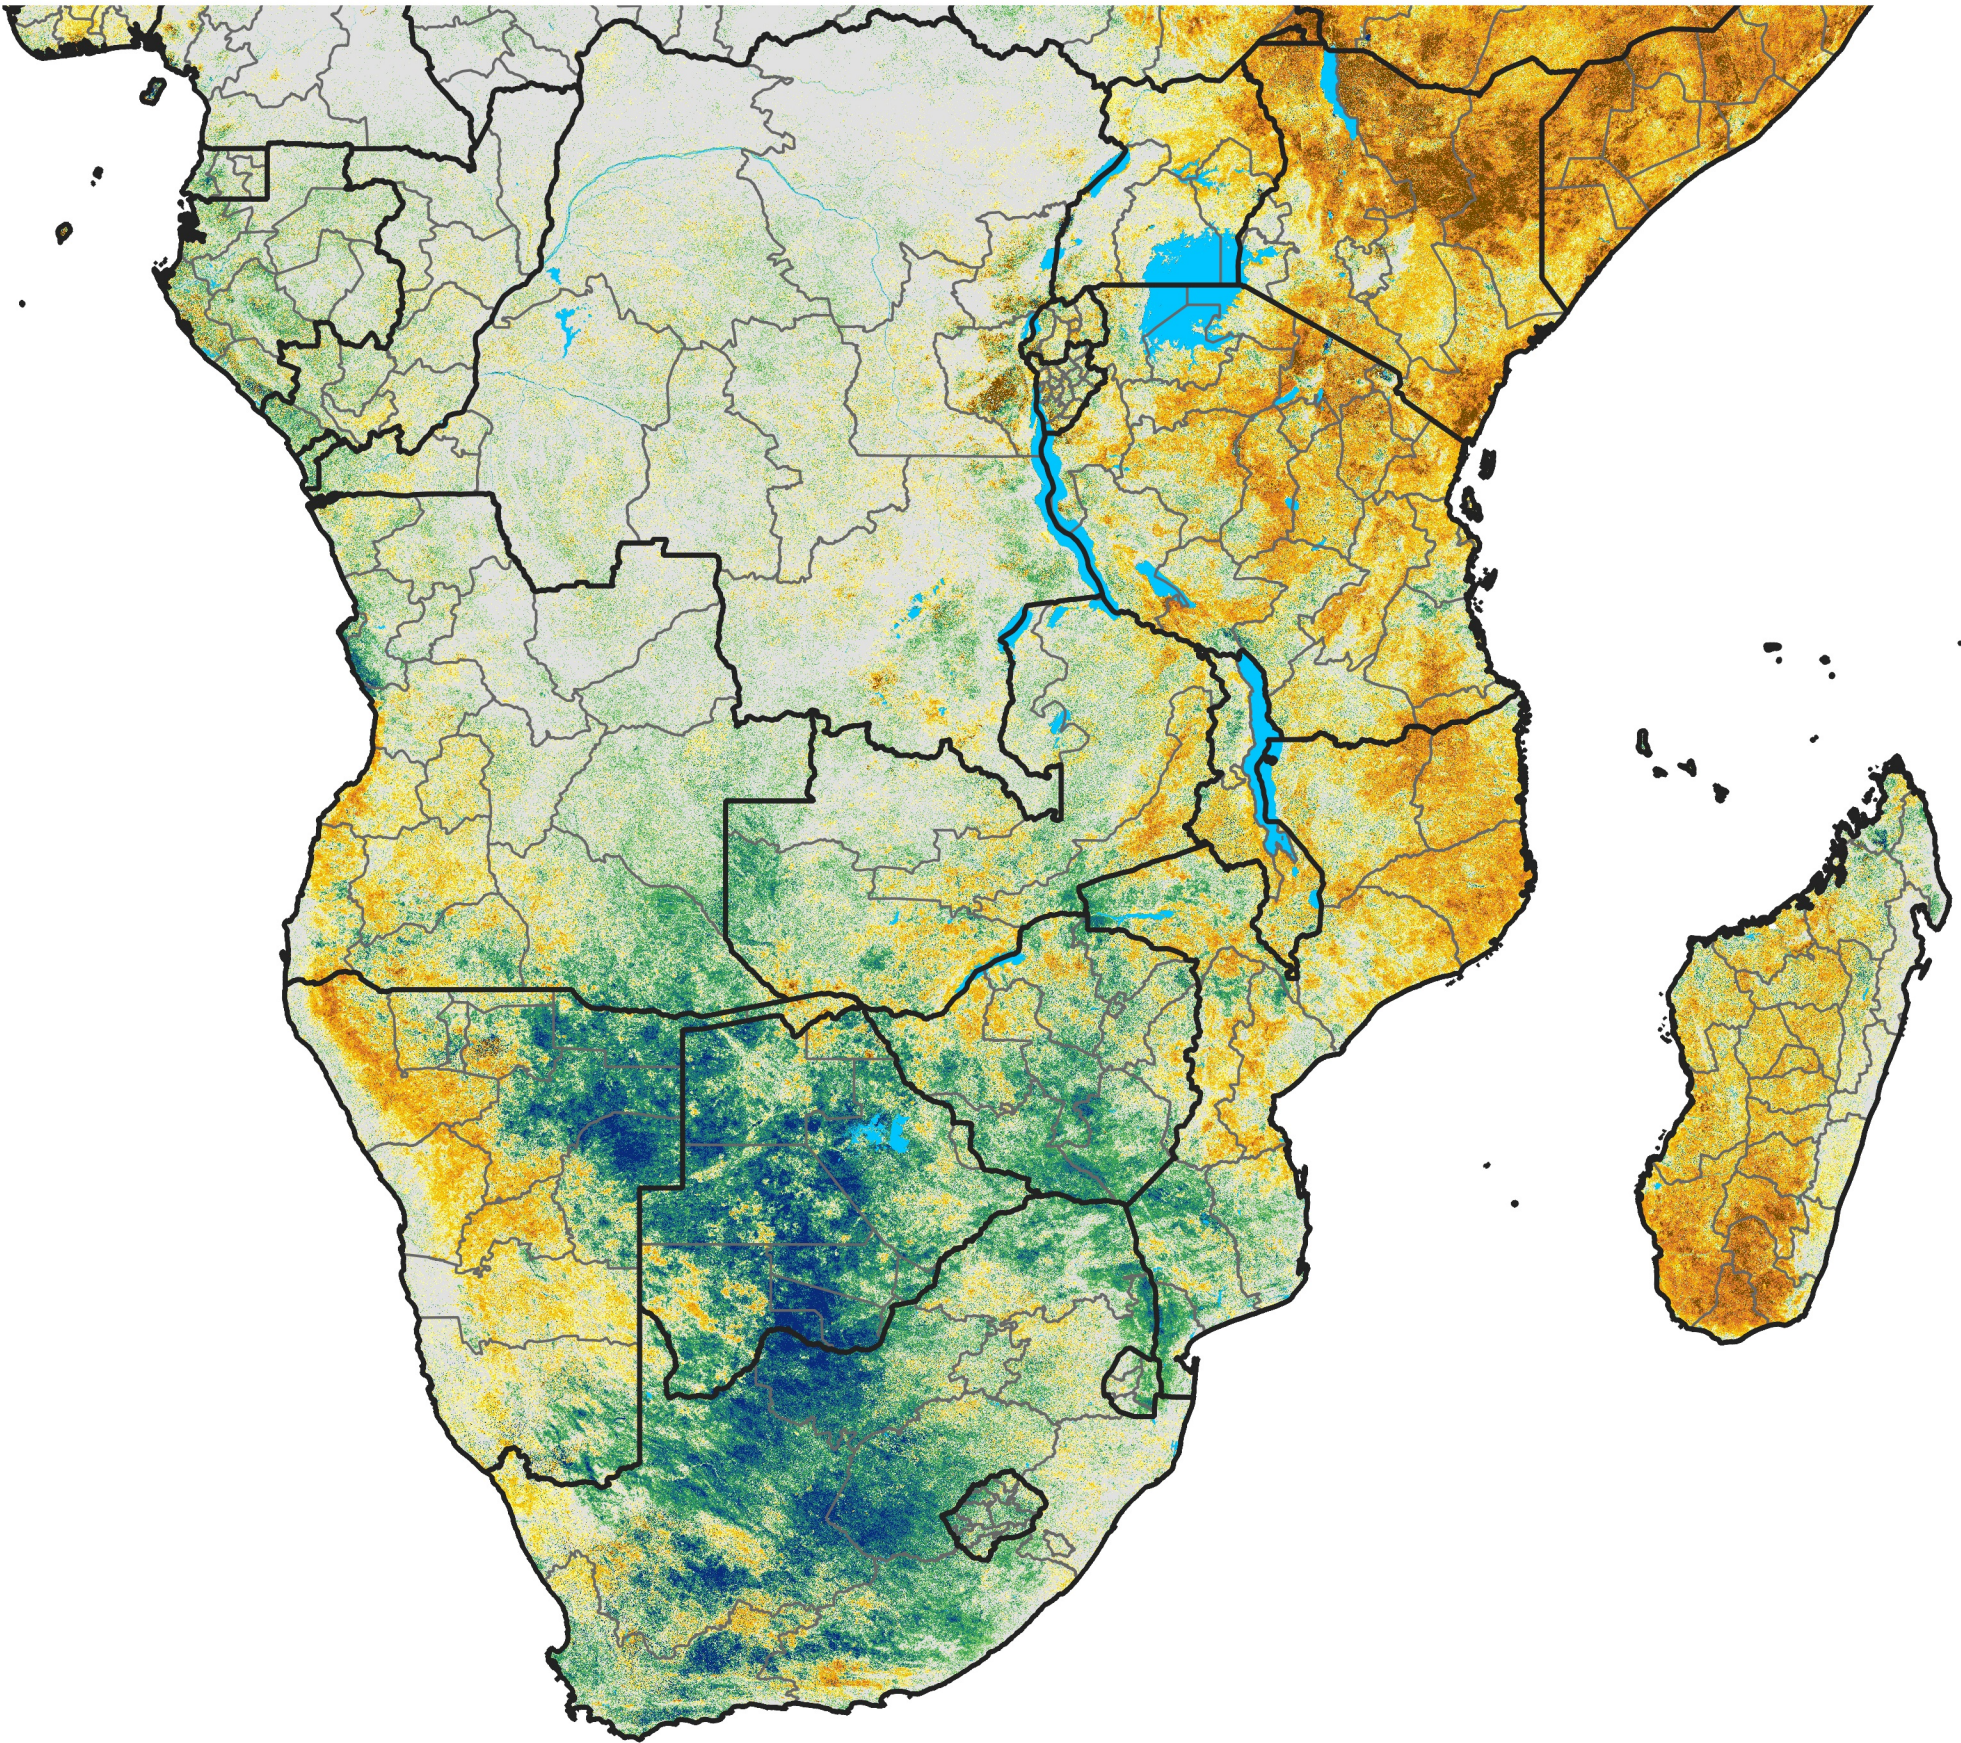

# Southern Africa

## Percent of Mean NDVI

2021 / Mean (2012 - 2021)  
Period 68 / Dec 01 - 10, 2021