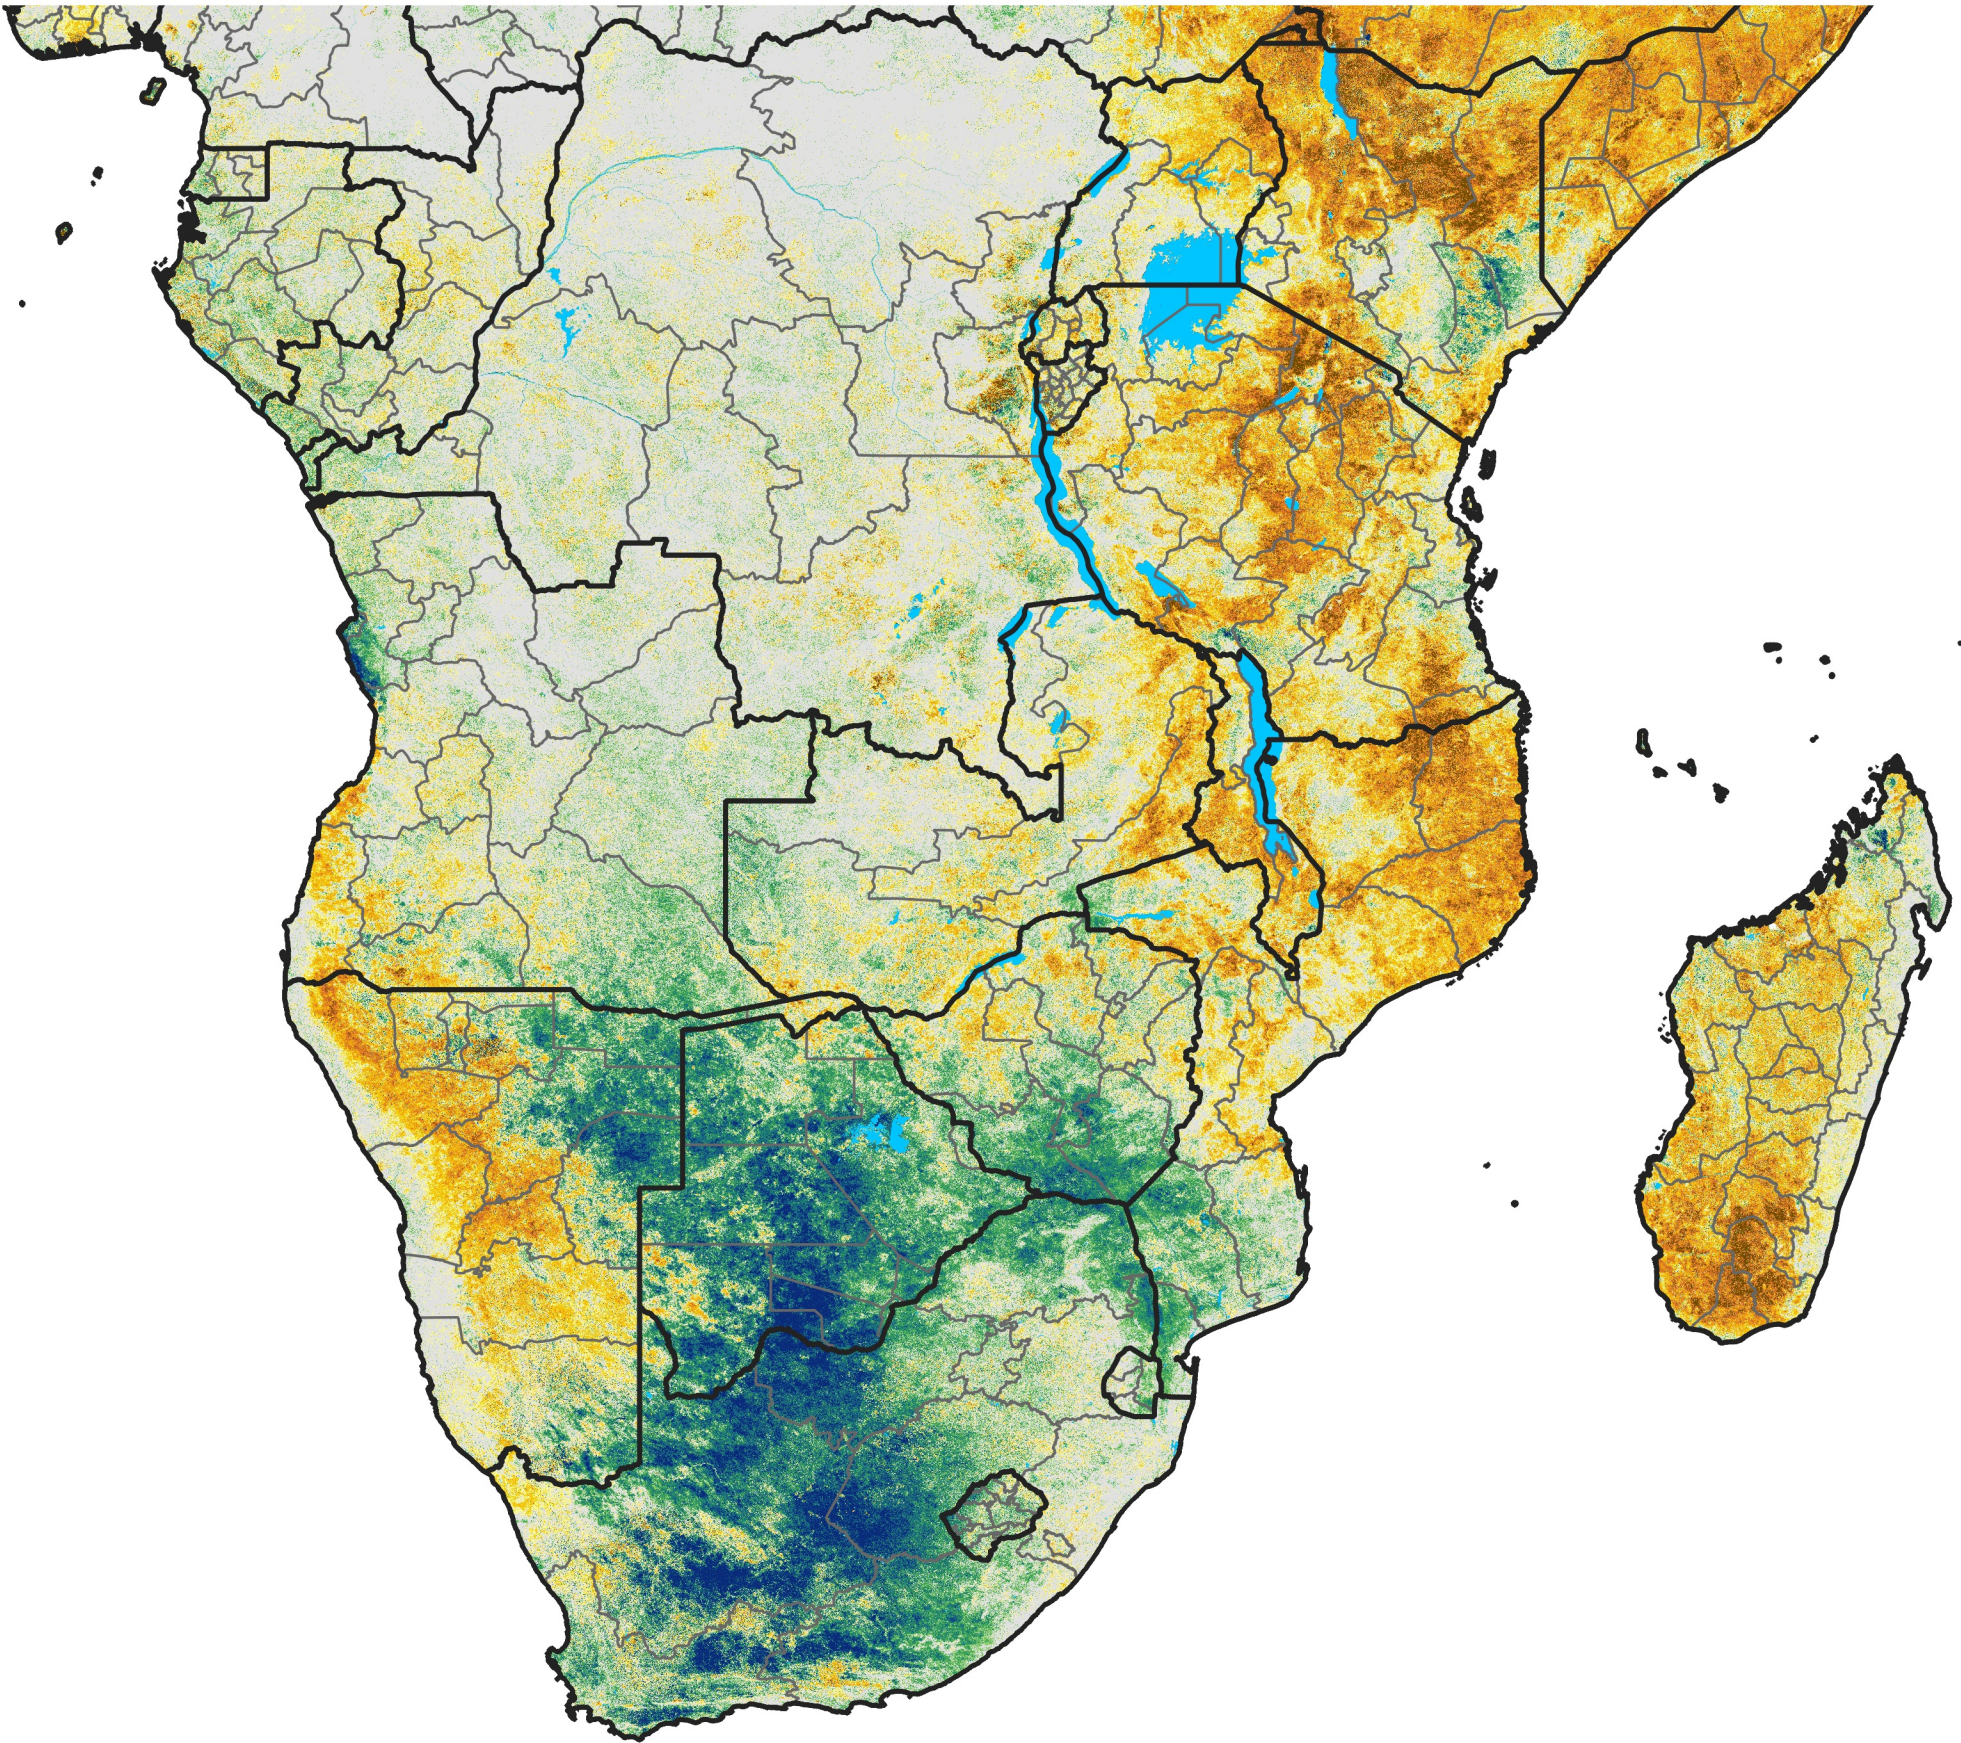

Southern Africa
Percent of Mean NDVI
2021 / Mean (2012 - 2021)
Period 71 / Dec 16 - 25, 2021

Percent of Normal