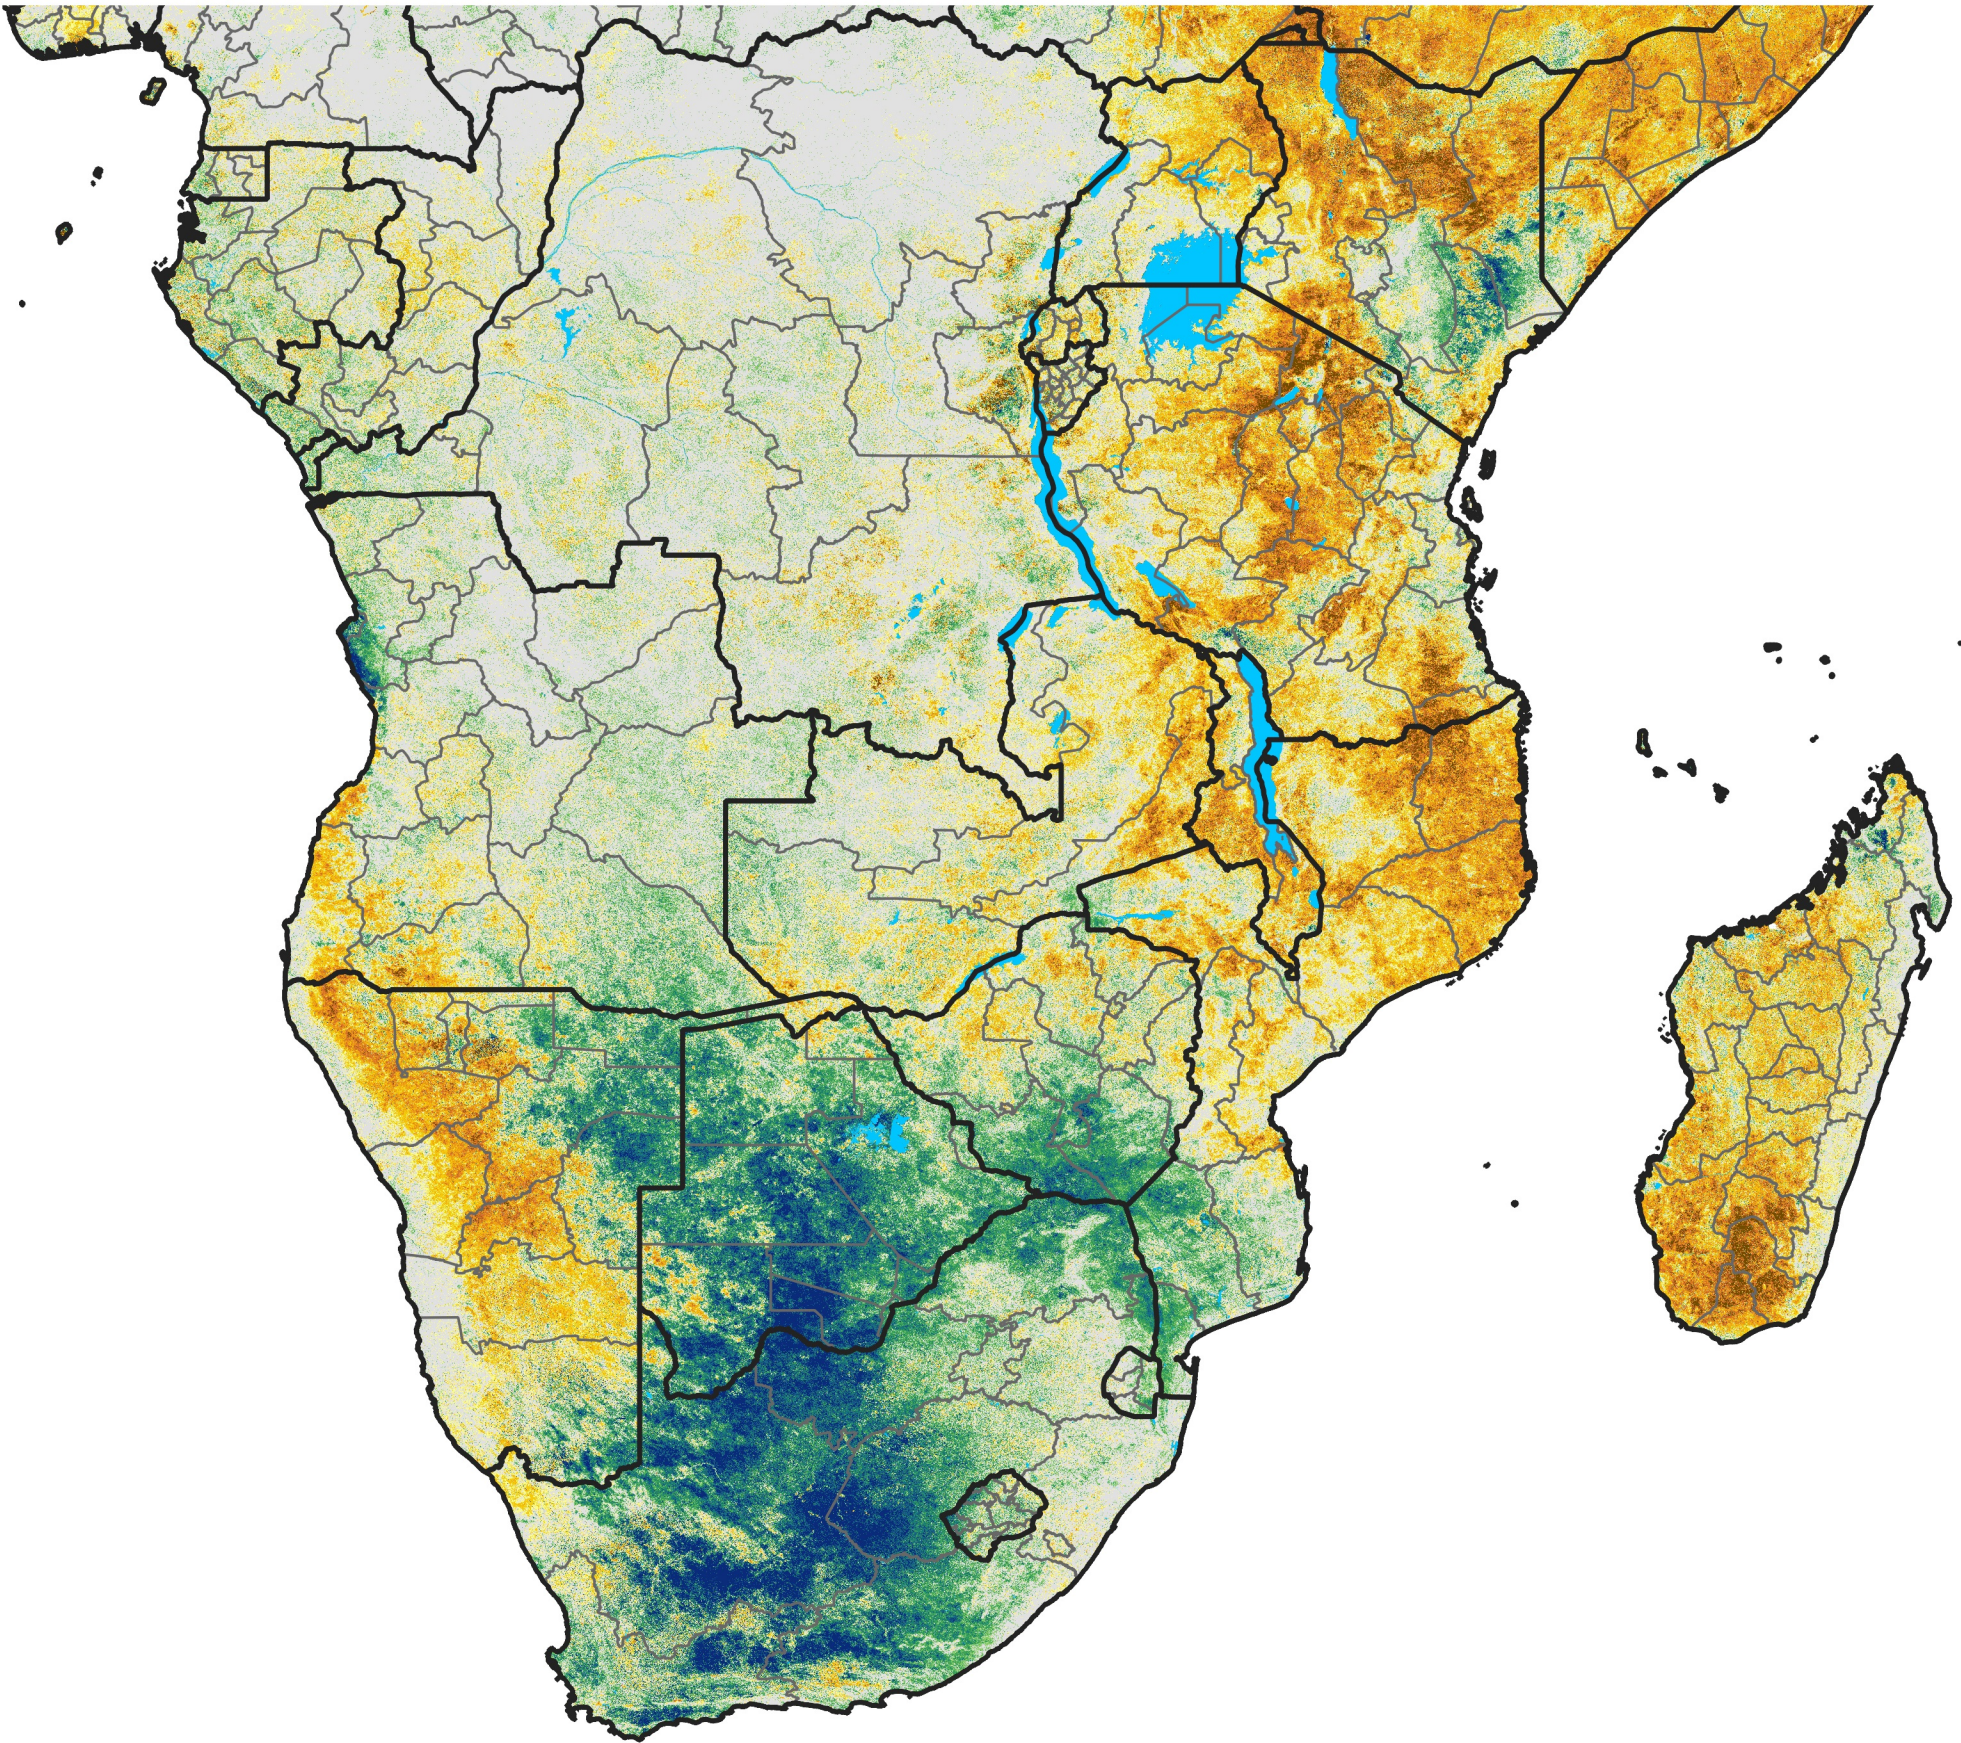

# Southern Africa

## Percent of Mean NDVI

2021 / Mean (2012 - 2021)  
Period 72 / Dec 21 - 31, 2021