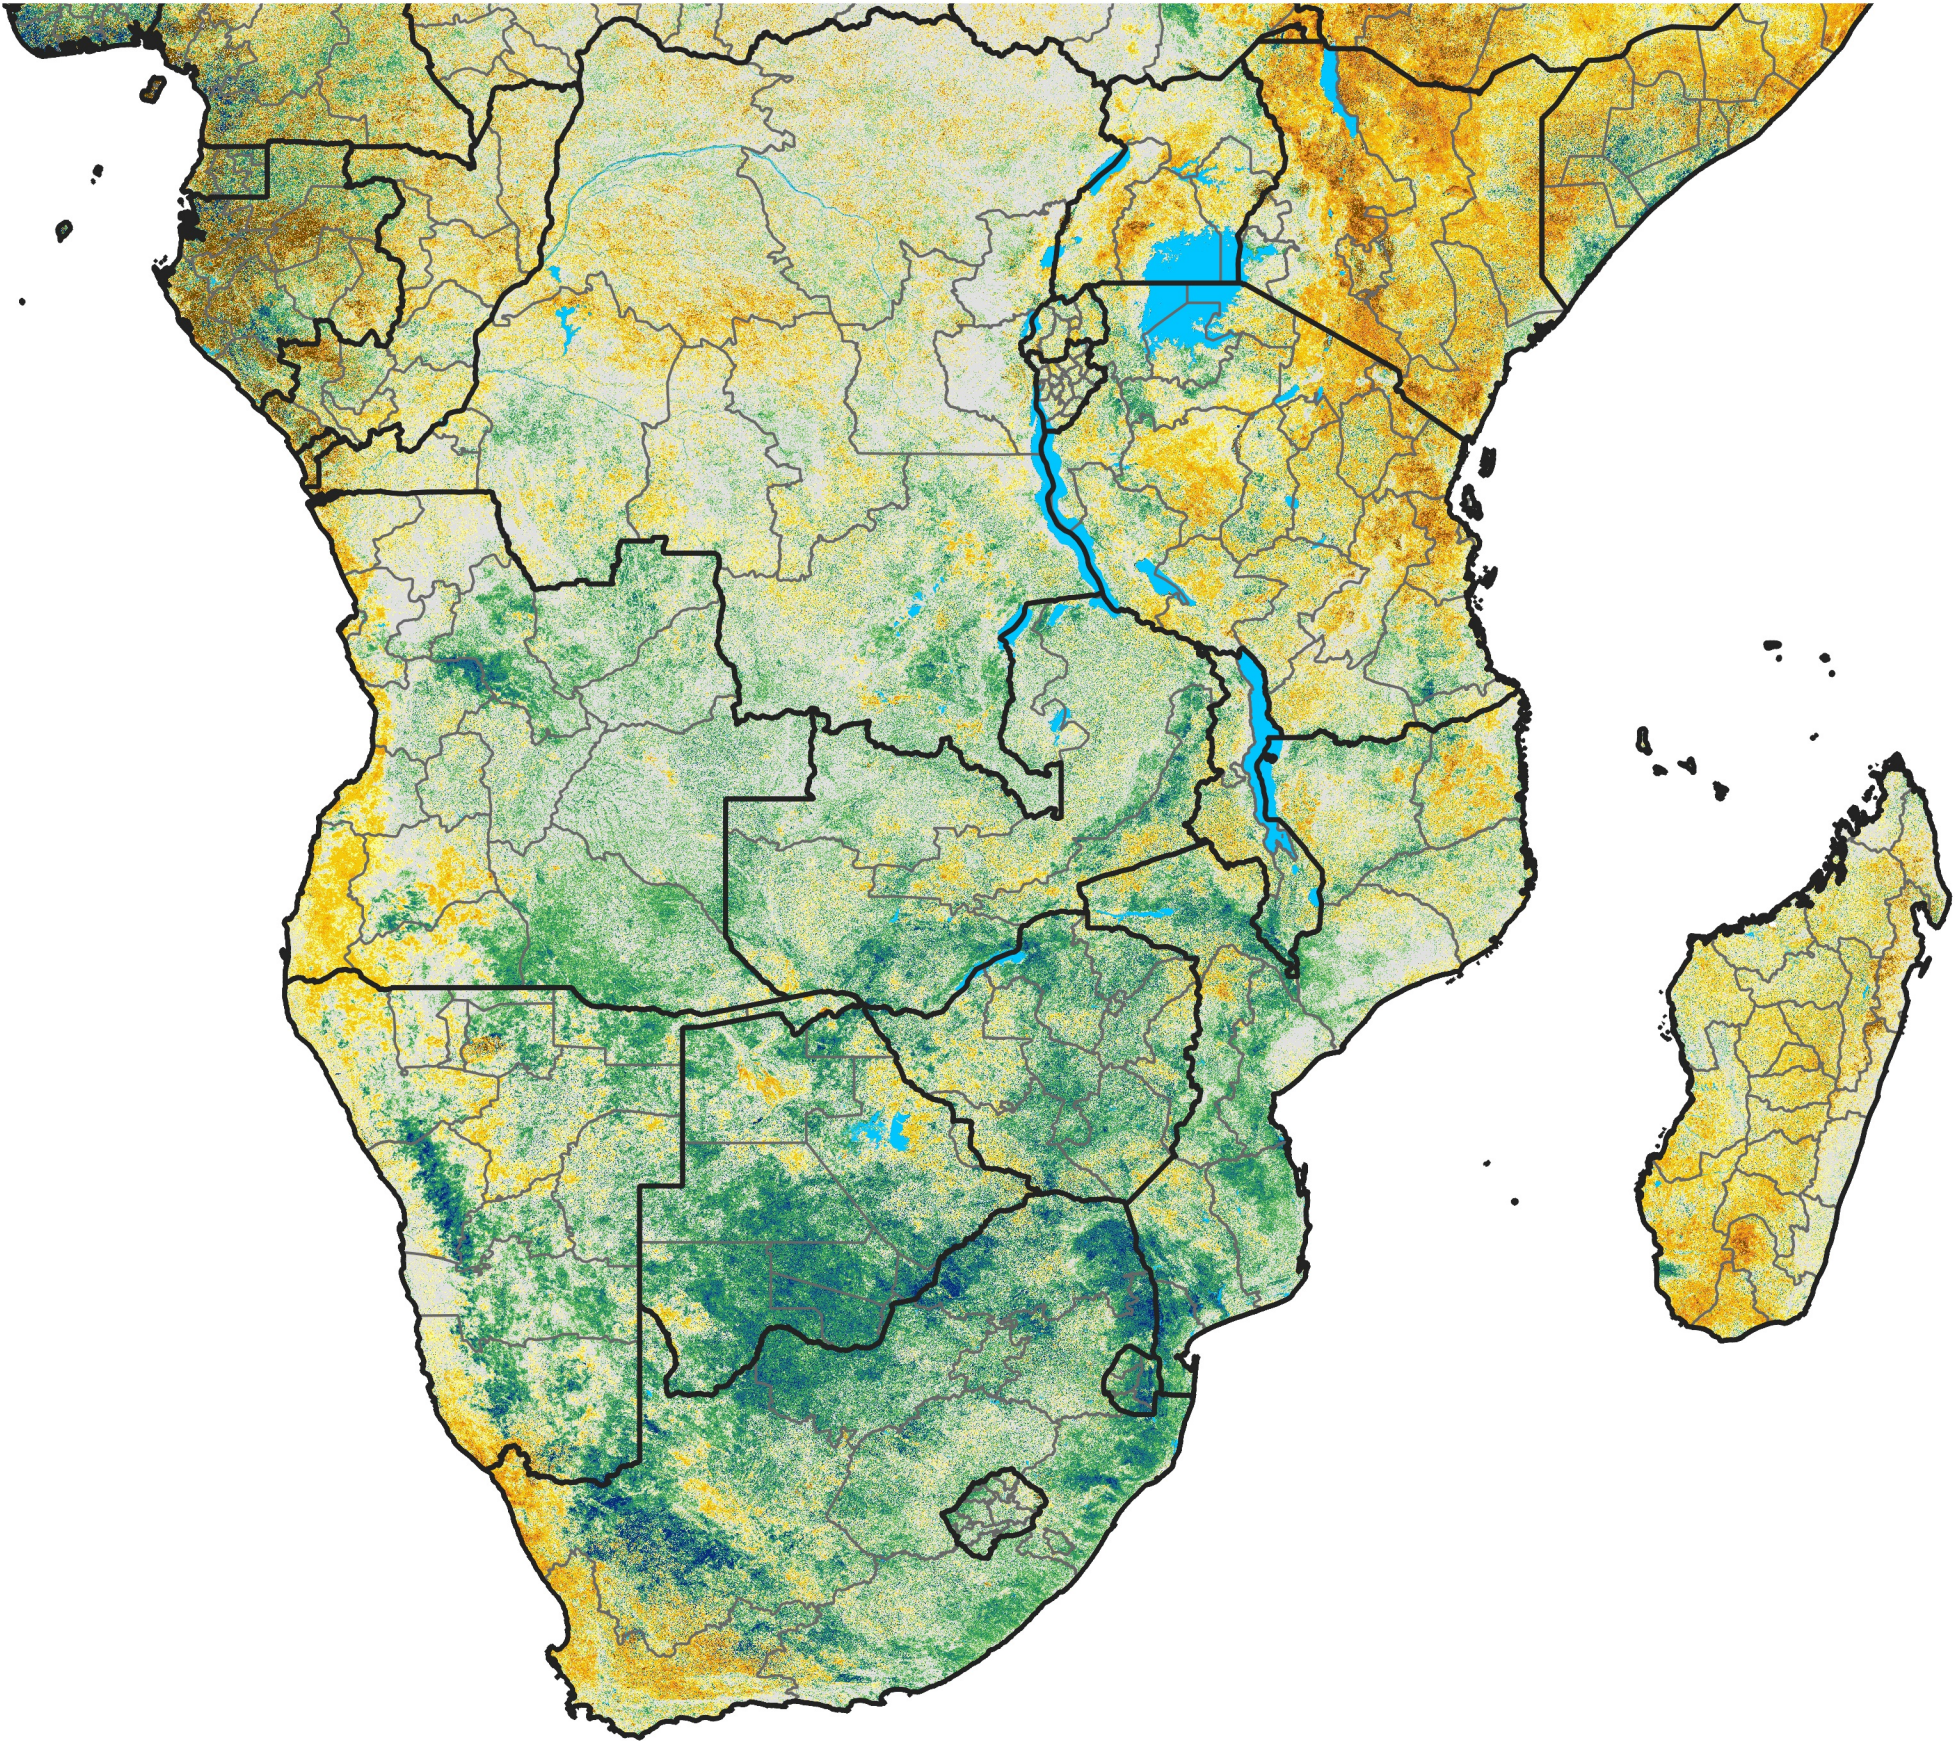

Southern Africa

Percent of Mean NDVI

2022 / Mean (2012 - 2021)
Period 42 / Jul 21 - 31, 2022

Percent of Normal