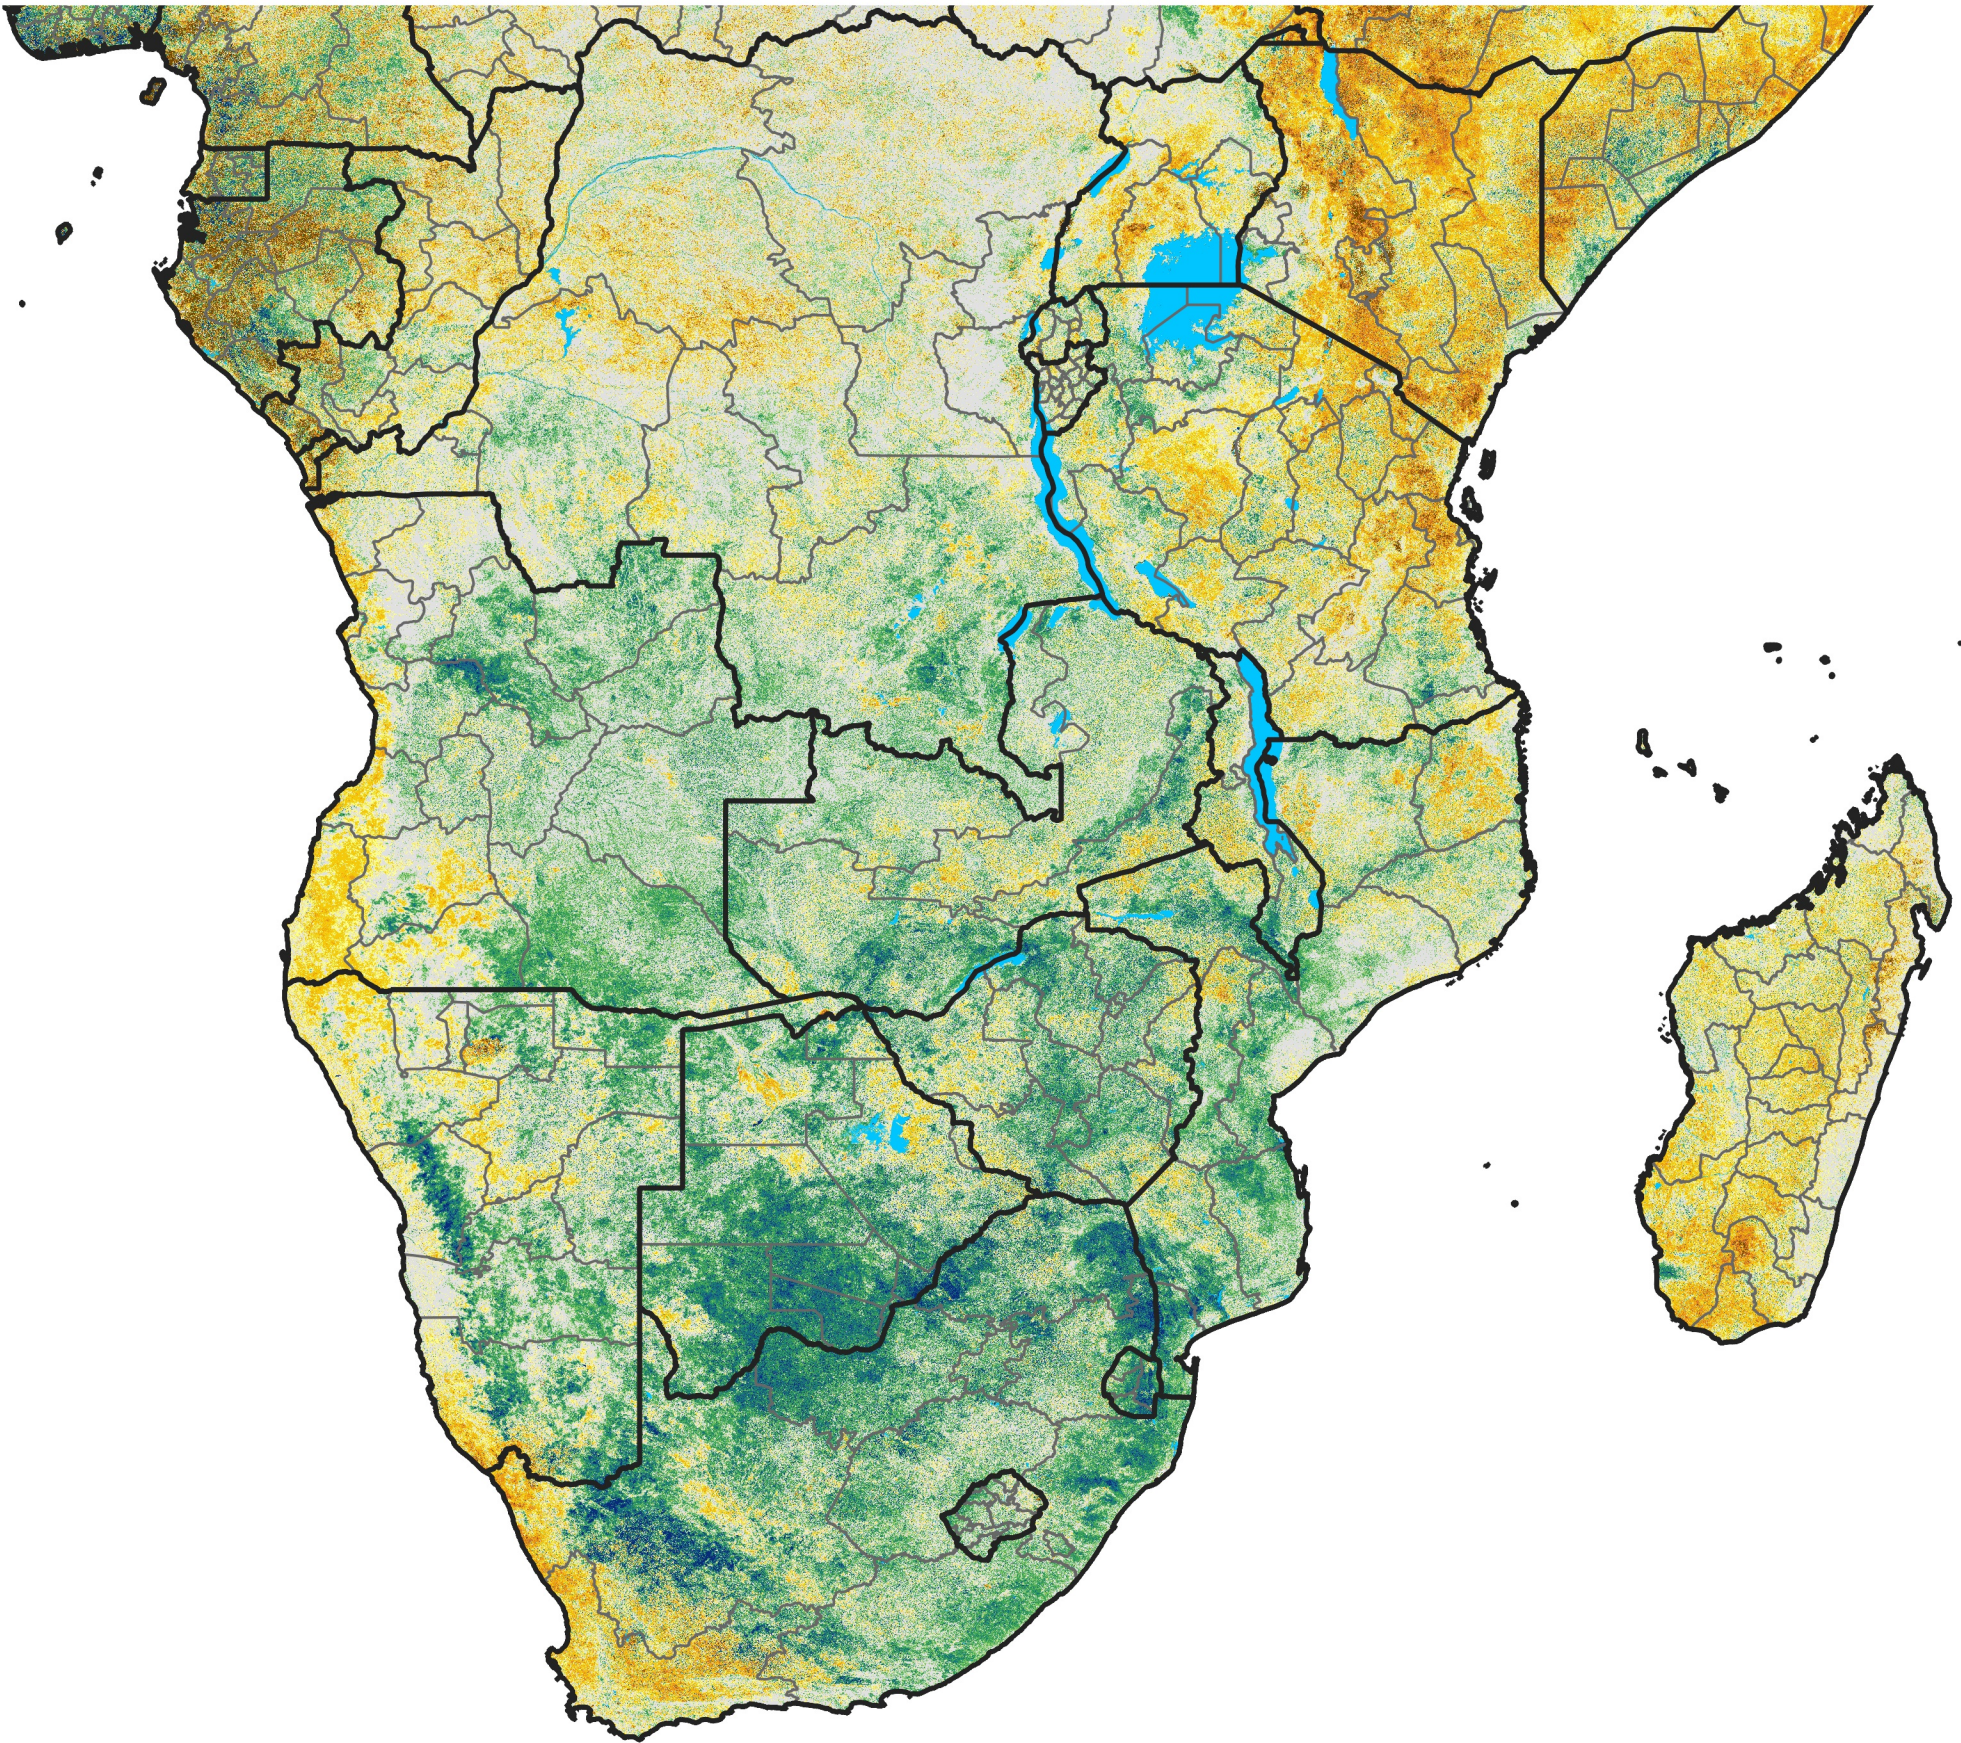

Southern Africa
Percent of Mean NDVI
2022 / Mean (2012 - 2021)
Period 43 / Jul 26 - Aug 05, 2022

Percent of Normal