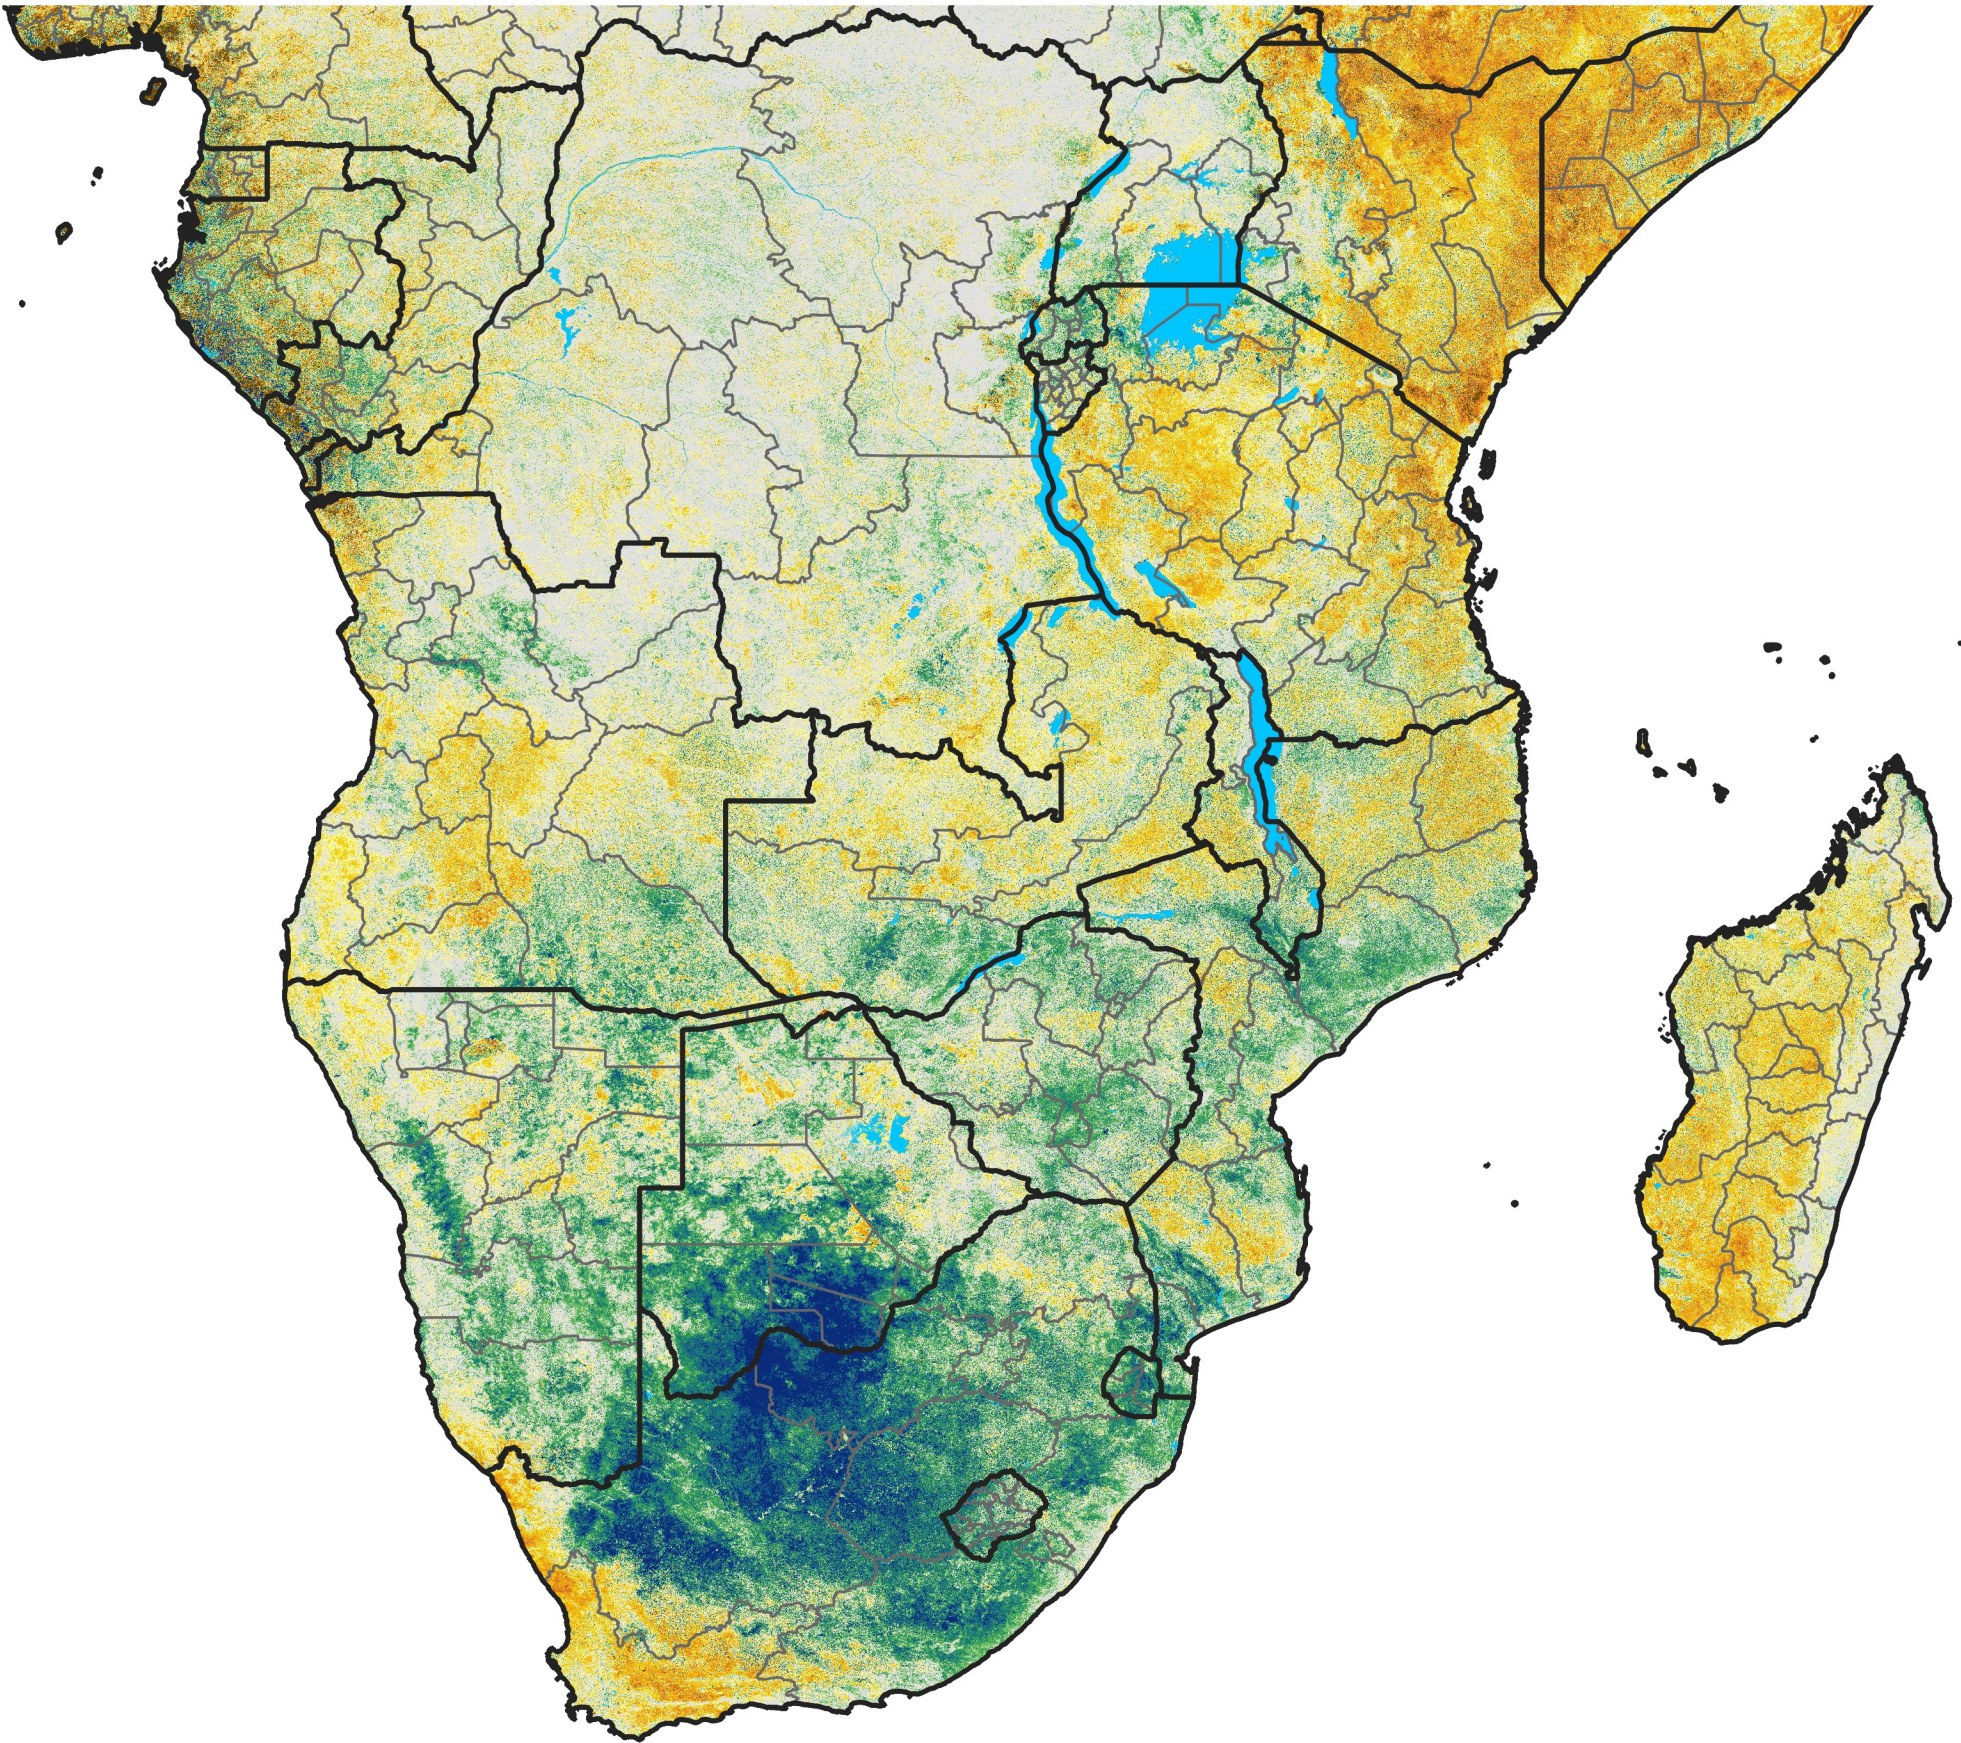

Southern Africa

Percent of Mean NDVI

2022 / Mean (2012 - 2021)

Period 55 / Sep 26 - Oct 05, 2022

Percent of Normal