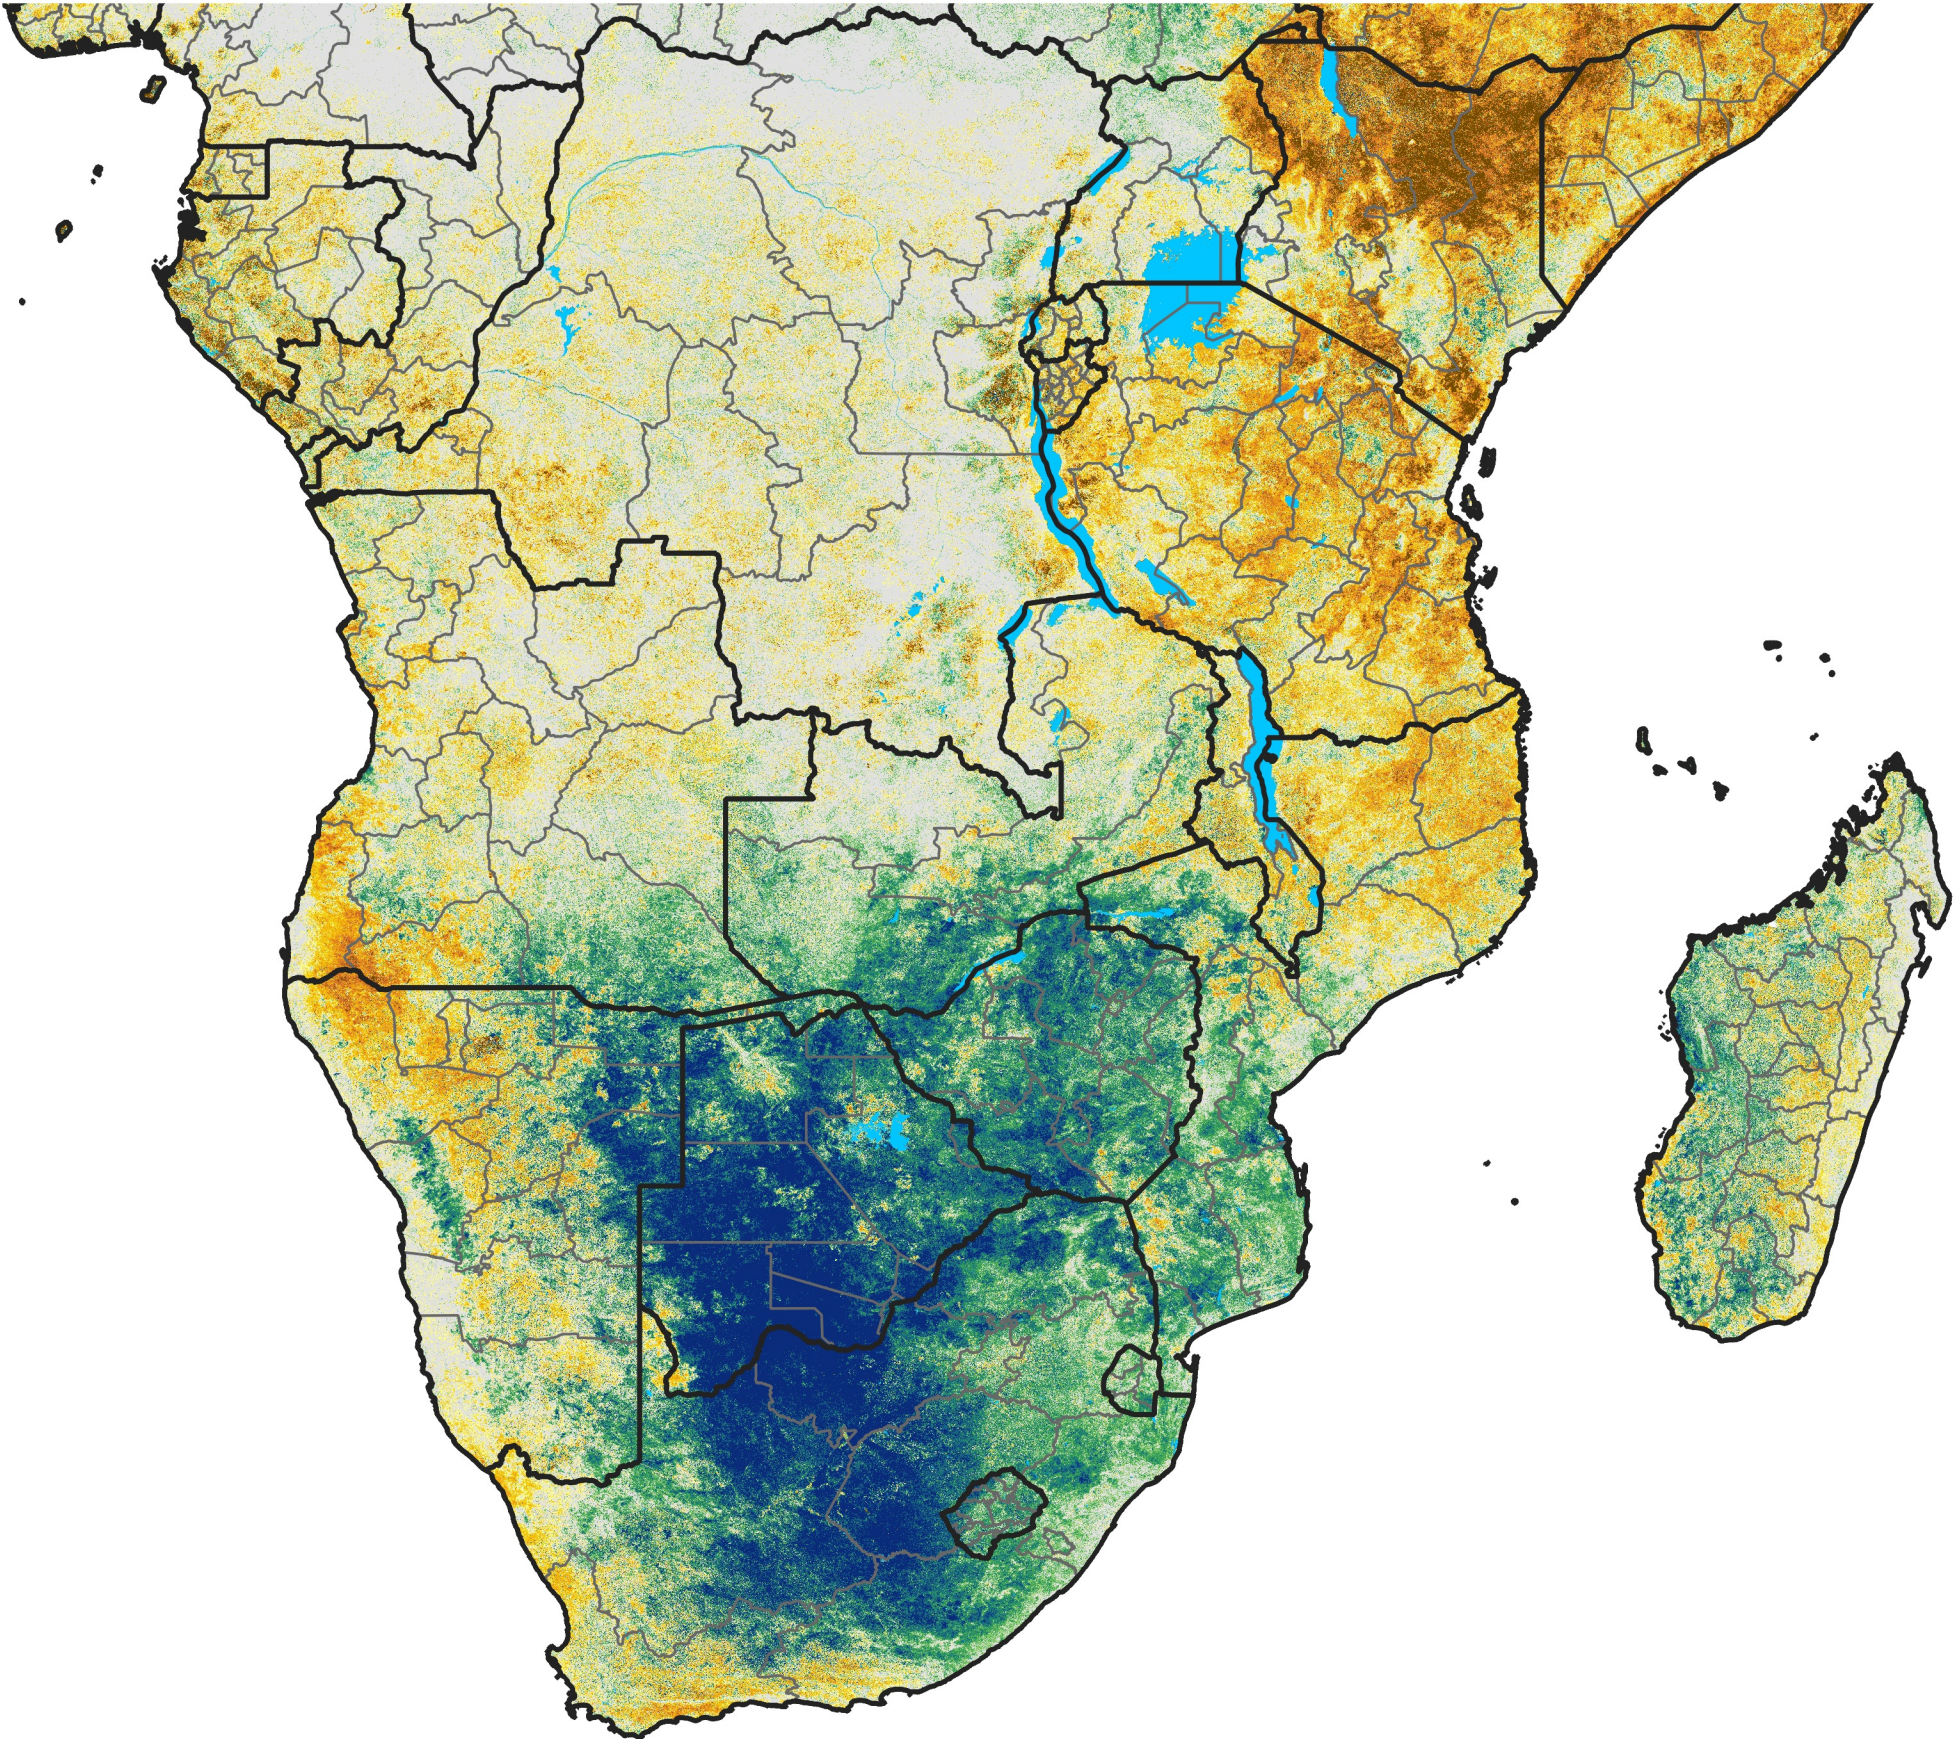

# Southern Africa

## Percent of Mean NDVI

2022 / Mean (2012 - 2021)

Period 67 / Nov 26 - Dec 05, 2022

Percent of Normal