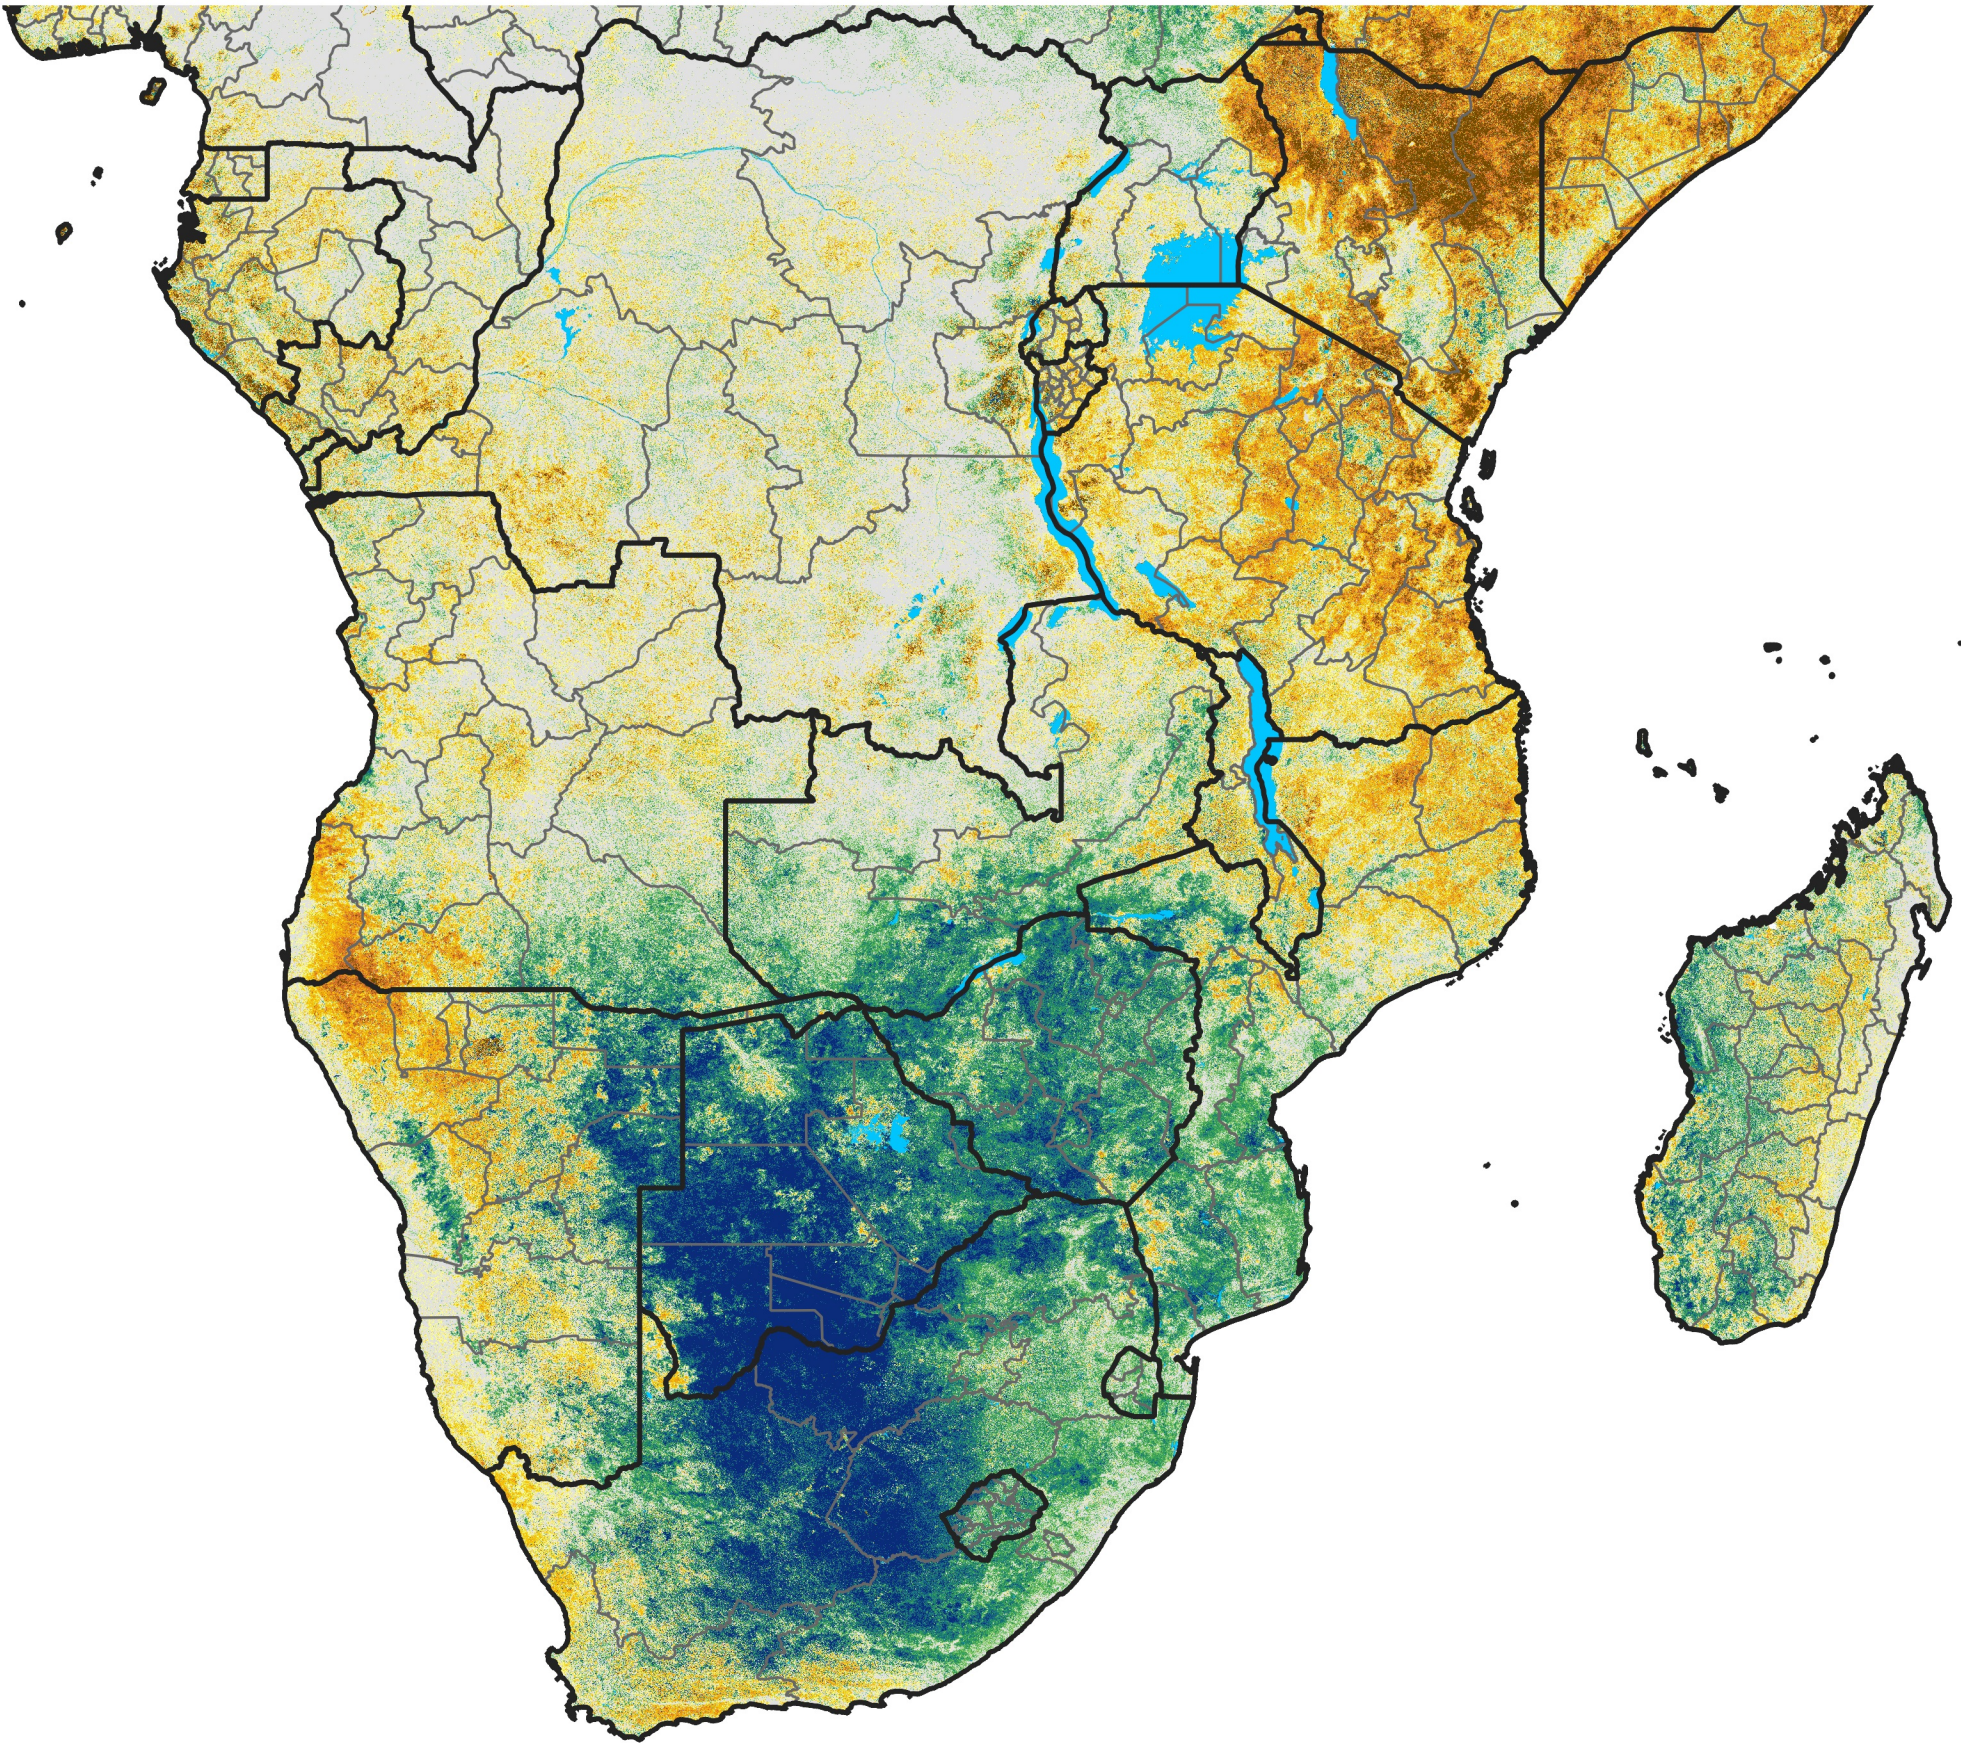

Southern Africa
Percent of Mean NDVI
2022 / Mean (2012 - 2021)
Period 68 / Dec 01 - 10, 2022

Percent of Normal