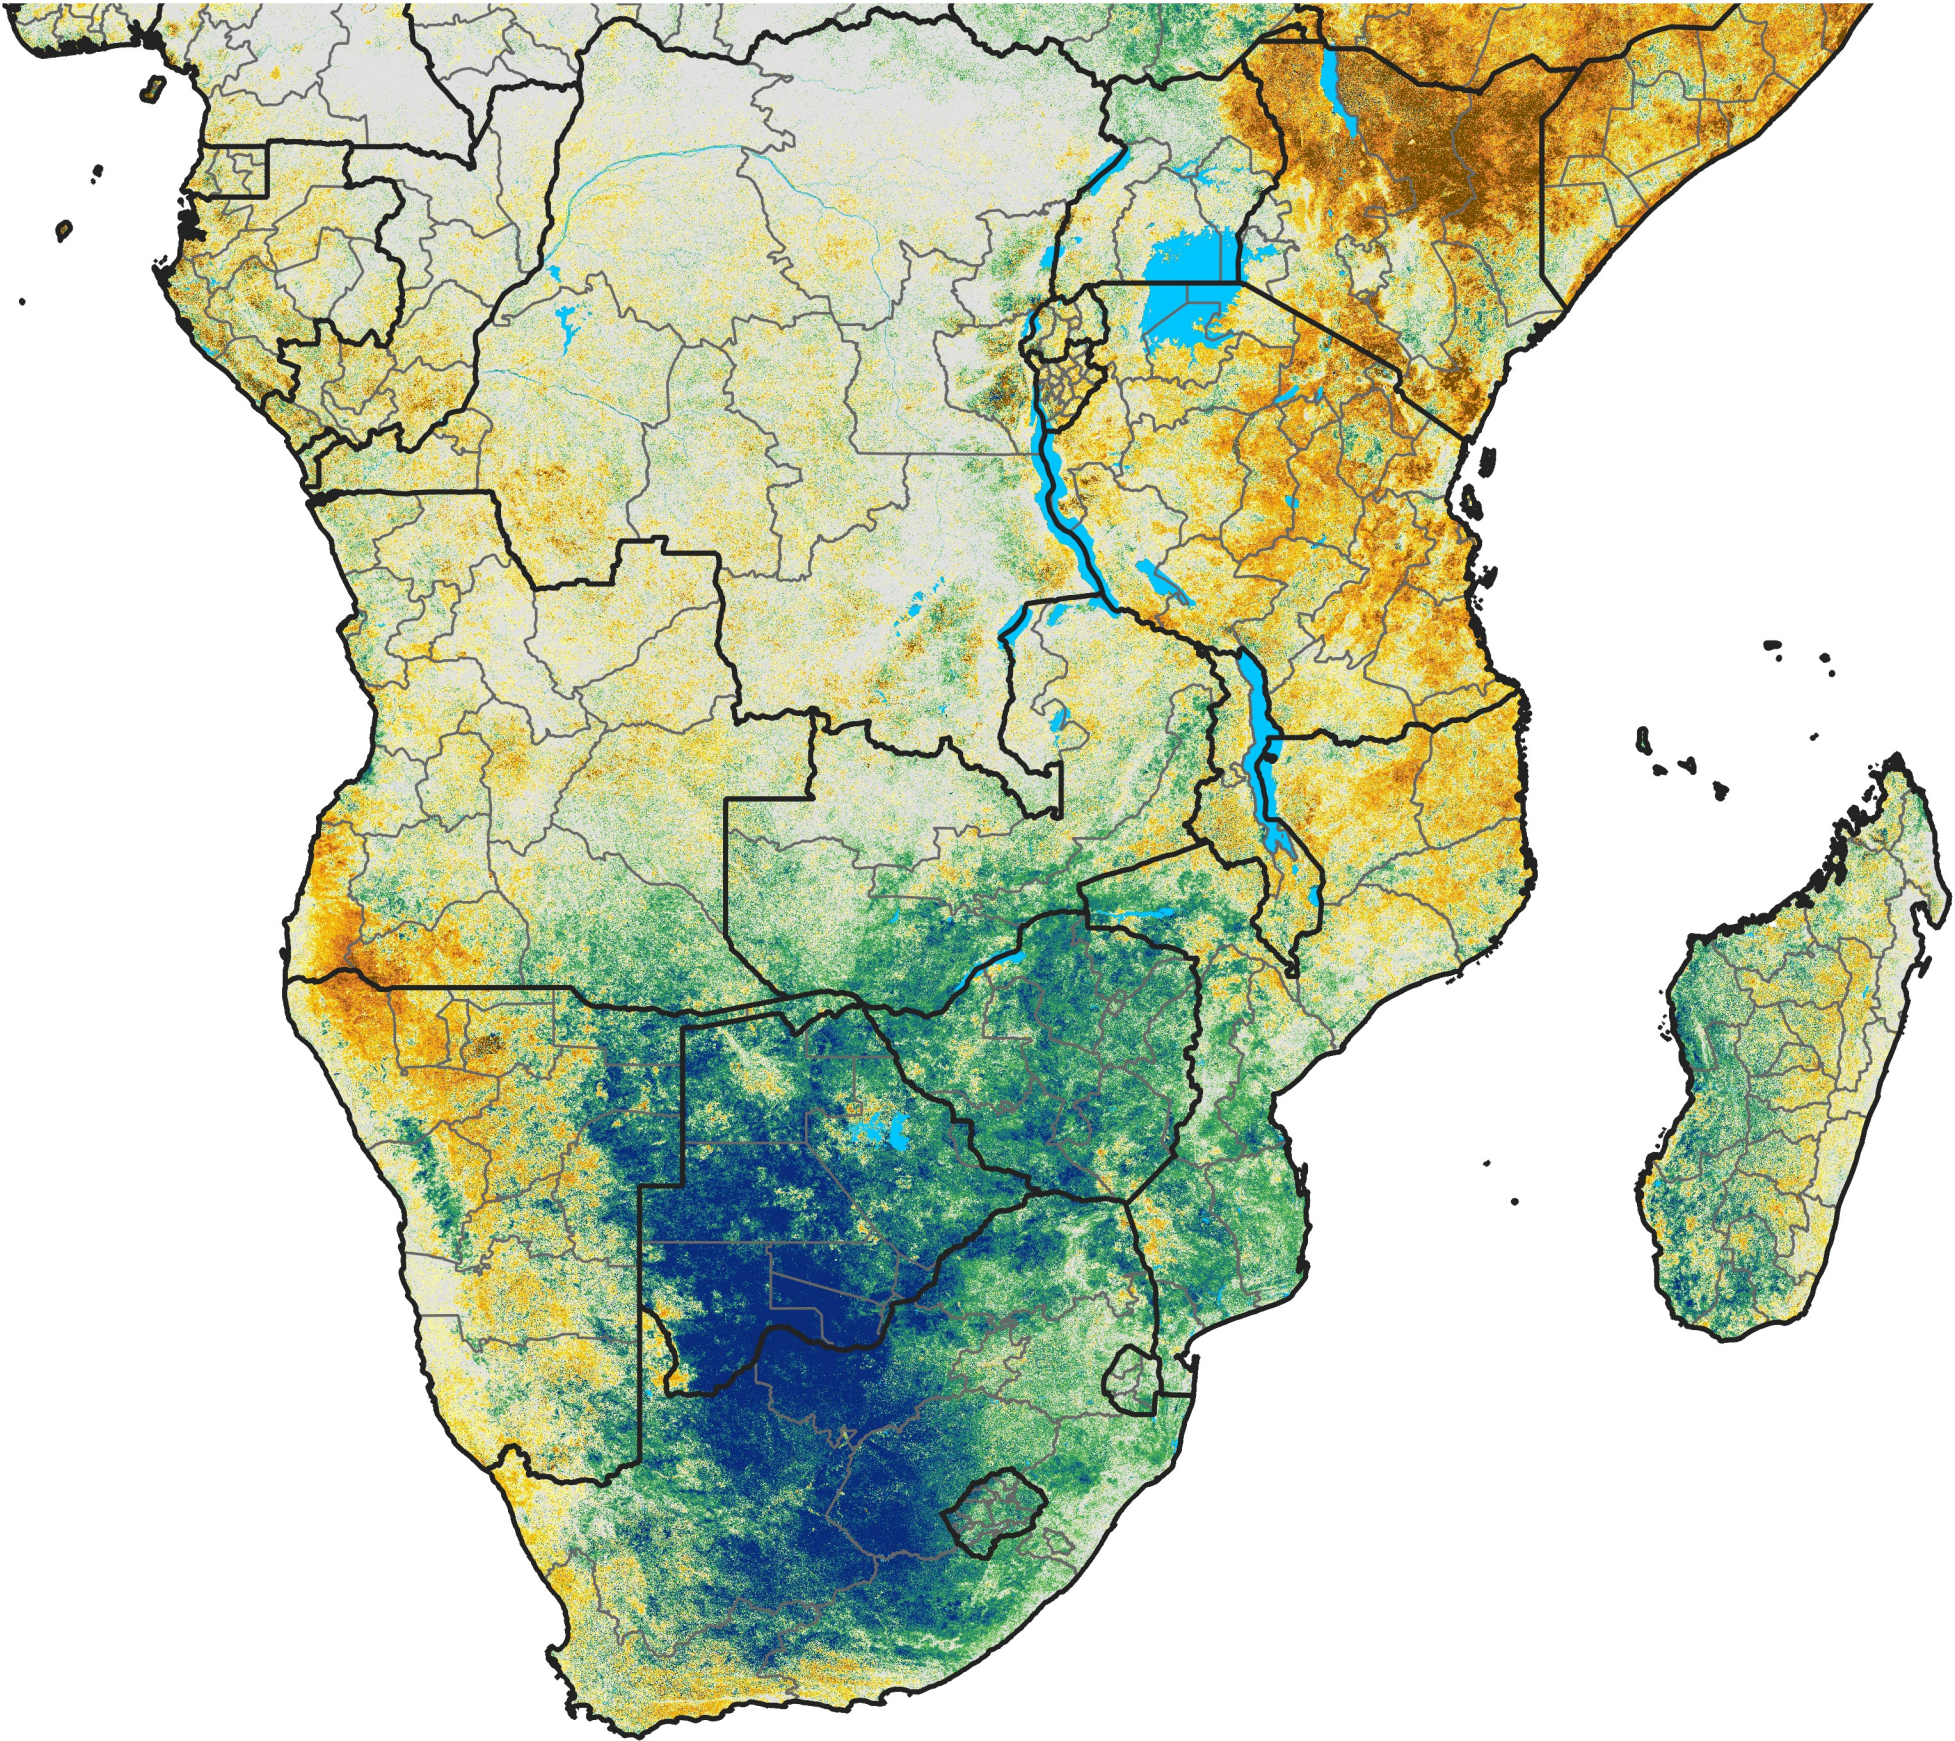

Southern Africa
Percent of Mean NDVI
2022 / Mean (2012 - 2021)
Period 69 / Dec 06 - 15, 2022

Percent of Normal